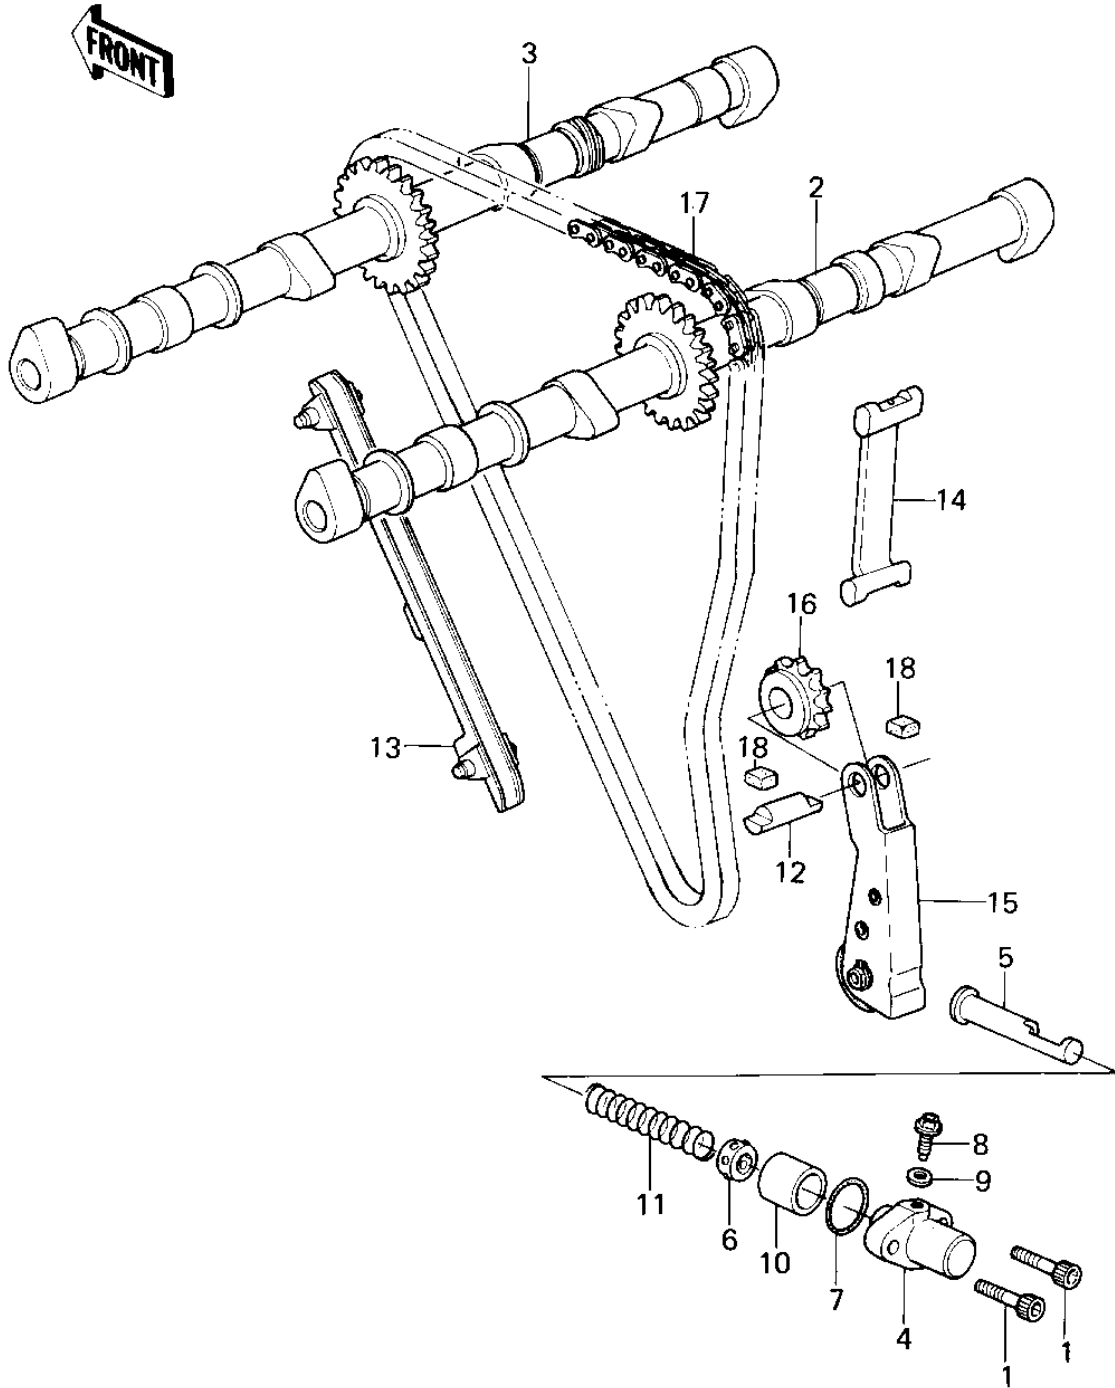

1981 KZ1300-A3 PARTS DIAGRAM

CAMSHAFTS/CHAIN/TENSIONER

1981 KZ1300-A3 PARTS LIST

CAMSHAFTS/CHAIN/TENSIONER

ITEM NAME	PART NUMBER	QUANTITY
BOLT,6X25 (Ref # 1)	120P0625	2
CAMSHAFT,VALVE,INTAKE (Ref # 2)	12044-1012	1
CAMSHAFT,VALVE,EXHUST (Ref # 3)	12044-1013	1
TENSIONER,CAM CHAIN (Ref # 4)	12049-1055	1
ROD,PUSH (Ref # 5)	13116-1015	1
RETAINER (Ref # 6)	14020-1002	1
"O" RING,22MM (Ref # 7)	670B2022	1
BELT,TENSIONER ADJUST (Ref # 8)	92001-1155	1
WASHER OIL PUMP BANJO (Ref # 9)	92022-077	1
COLLAR,TENSIONER (Ref # 10)	92027-1273	1
COLLAR,TENSIONER (Ref # 10)	92027-1273	1
SPRING,TENSIONER (Ref # 11)	92081-1105	1
SHAFT,GUIDE ROLLER (Ref # 12)	12052-005	1
GUIDE,CHAIN,CAM,FRONT (Ref # 13)	12053-1024	1
GUIDE,CHAIN,CAM,REAR (Ref # 14)	12053-1025	1
GUIDE,CHAIN,TENSIONER (Ref # 15)	12053-1028	1
SPROCKET,CAM CHAIN (Ref # 16)	21053-1004	1
CHAIN,CAMSHAFT (Ref # 17)	92057-1018	1
RUBBER,GUIDE ROLLAR (Ref # 18)	92075-232	2