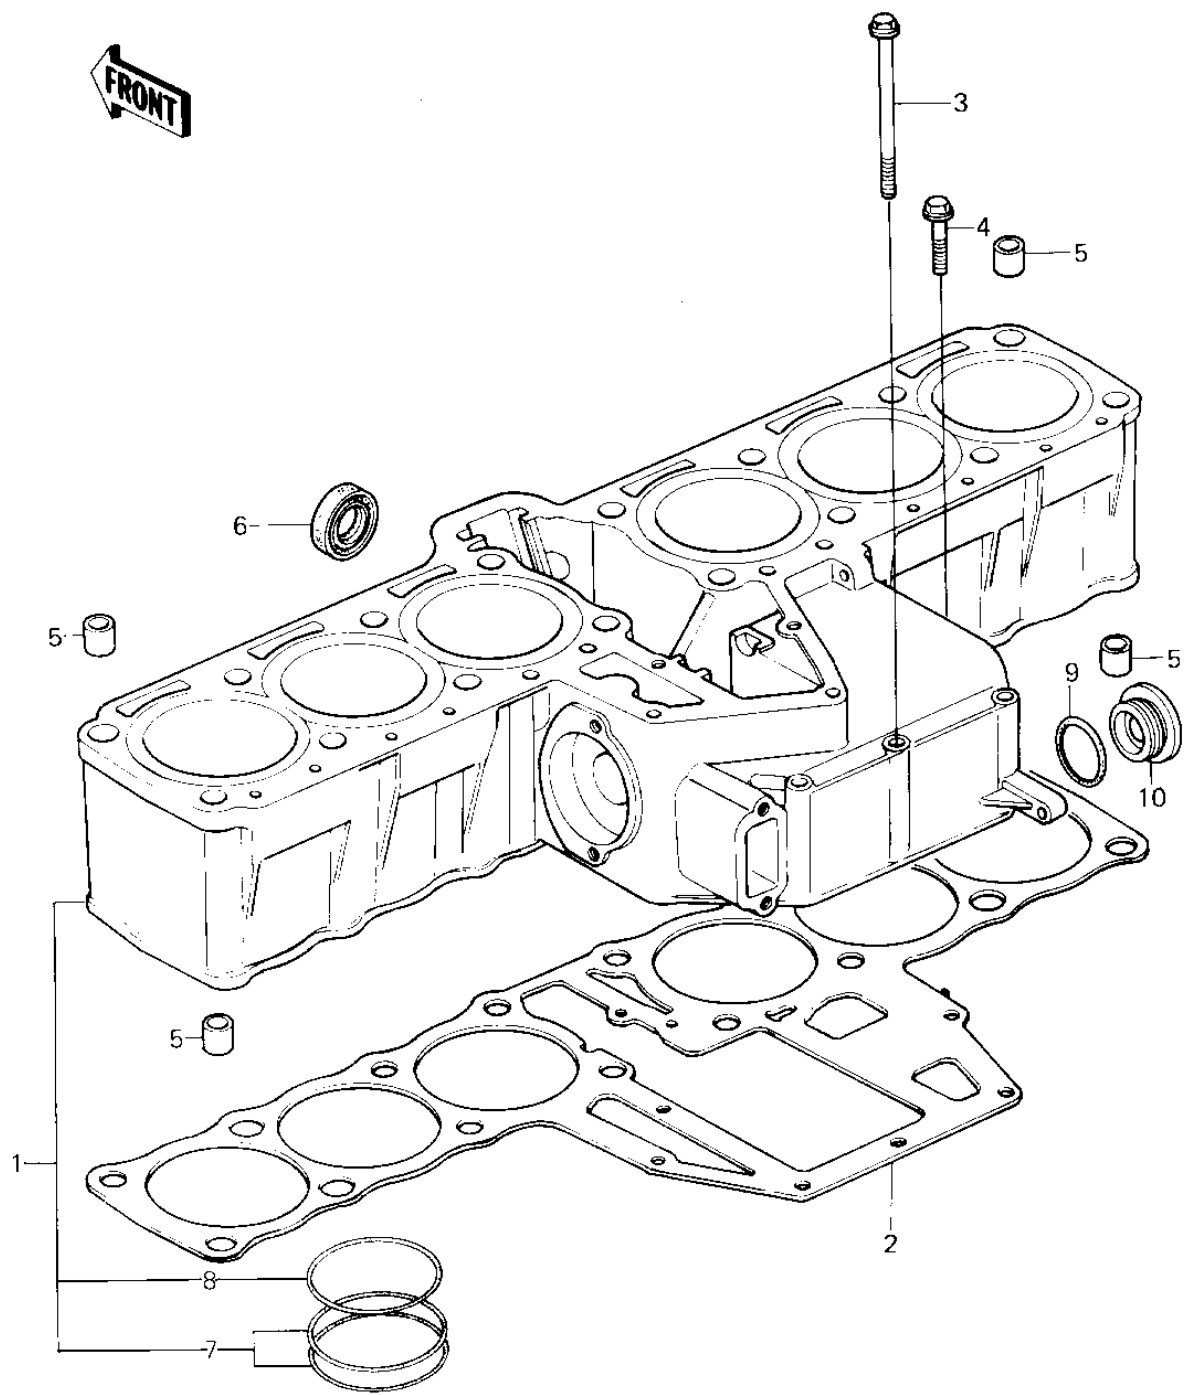

# 1979 KZ1300-A1 PARTS DIAGRAM

CYLINDER

## CYLINDER

ITEM NAME	PART NUMBER	QUANTITY
CYLINDER ASSY (Ref # 1)	11006-1003	1
CYLINDER-ENGINE (Ref # 1)	11005-1104	1
GASKET,CYLINDER BASE (Ref # 2)	11009-1101	1
BOLT,FLANGED,6X85 (Ref # 3)	130G0685	3
BOLT (Ref # 4)	92003-202	1
PIN,11X14X12.3 (Ref # 5)	92043-1266	4
OIL SEAL,TC17317 (Ref # 6)	92049-1028	1
"O" RING,67MM (Ref # 7)	92055-1032	12
"O" RING,67.5MM (Ref # 8)	92055-1035	6
"O" RING,RELEASE PLUG (Ref # 9)	92055-091	1
PLUG,RELEASE (Ref # 10)	92067-024	1