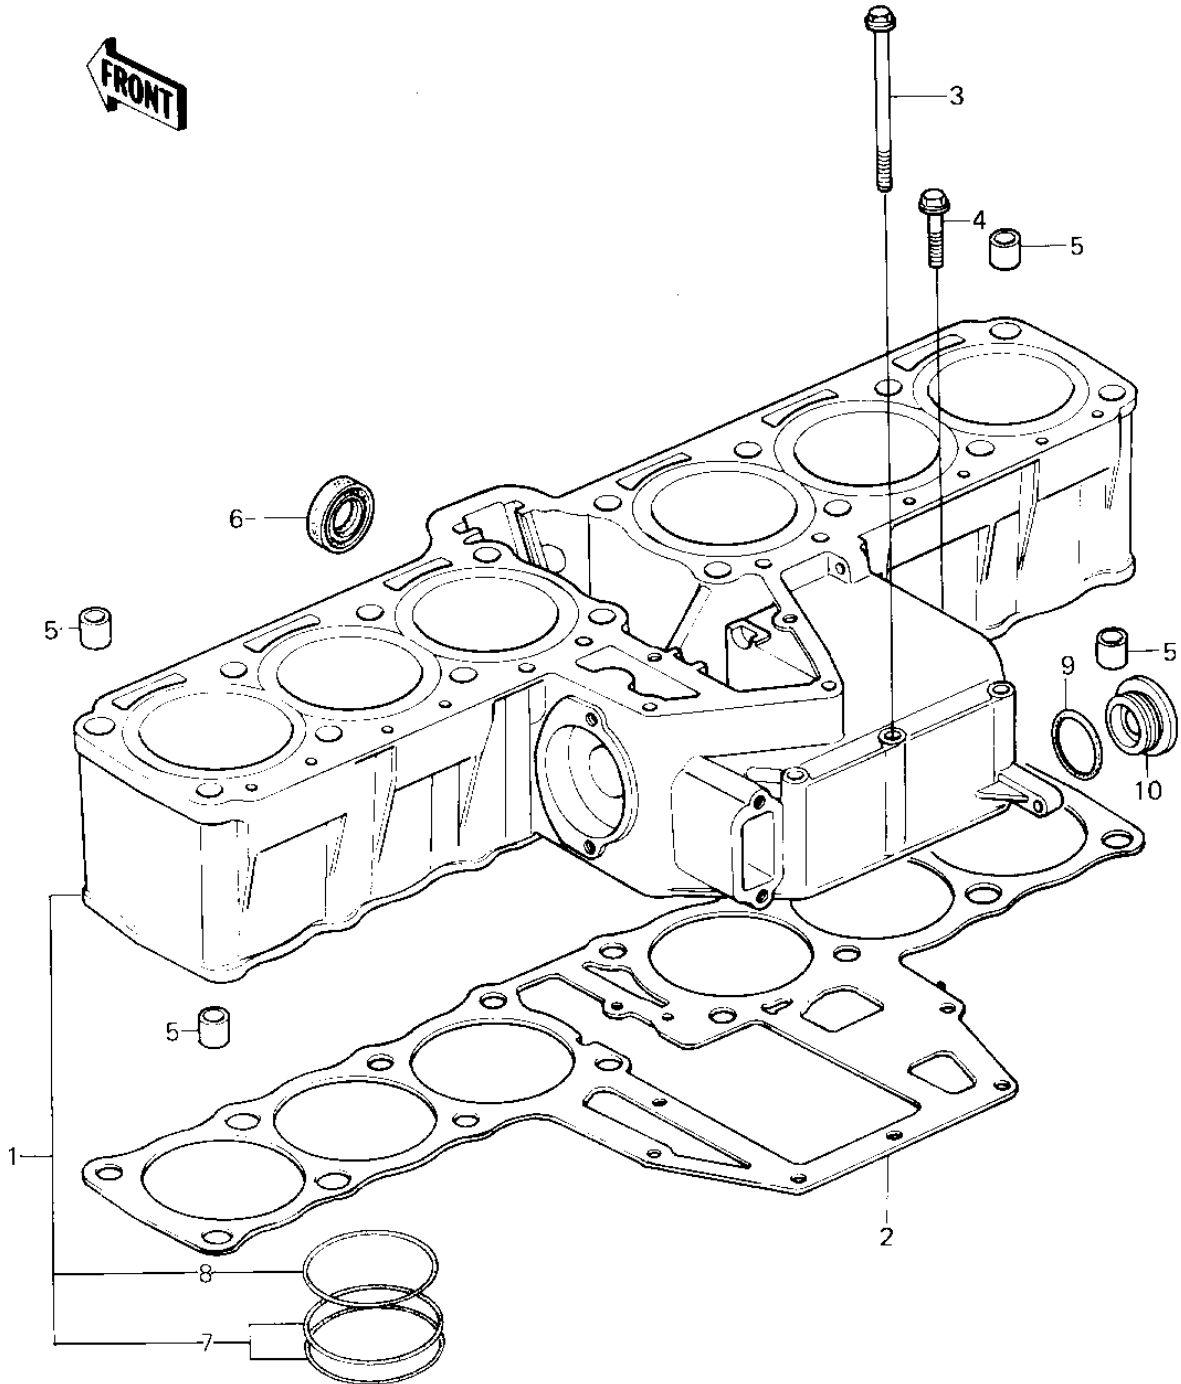

# 1981 KZ1300-A3 PARTS DIAGRAM

CYLINDER

# 1981 KZ1300-A3 PARTS LIST

## CYLINDER

ITEM NAME	PART NUMBER	QUANTITY
CYLINDER ASSY (Ref # 1)	11006-1003	1
CYLINDER-ENGINE (Ref # 1)	11005-1104	1
GASKET,CYLINDER BASE (Ref # 2)	11009-1101	1
BOLT,FLANGED,6X85 (Ref # 3)	130G0685	3
BOLT (Ref # 4)	92003-202	1
PIN,11X14X12.3 (Ref # 5)	92043-1266	4
OIL SEAL,TC17317 (Ref # 6)	92049-1028	1
"O" RING,67MM (Ref # 7)	92055-1032	12
"O" RING,67.5MM (Ref # 8)	92055-1035	6
"O" RING,RELEASE PLUG (Ref # 9)	92055-091	1
PLUG,RELEASE (Ref # 10)	92067-024	1