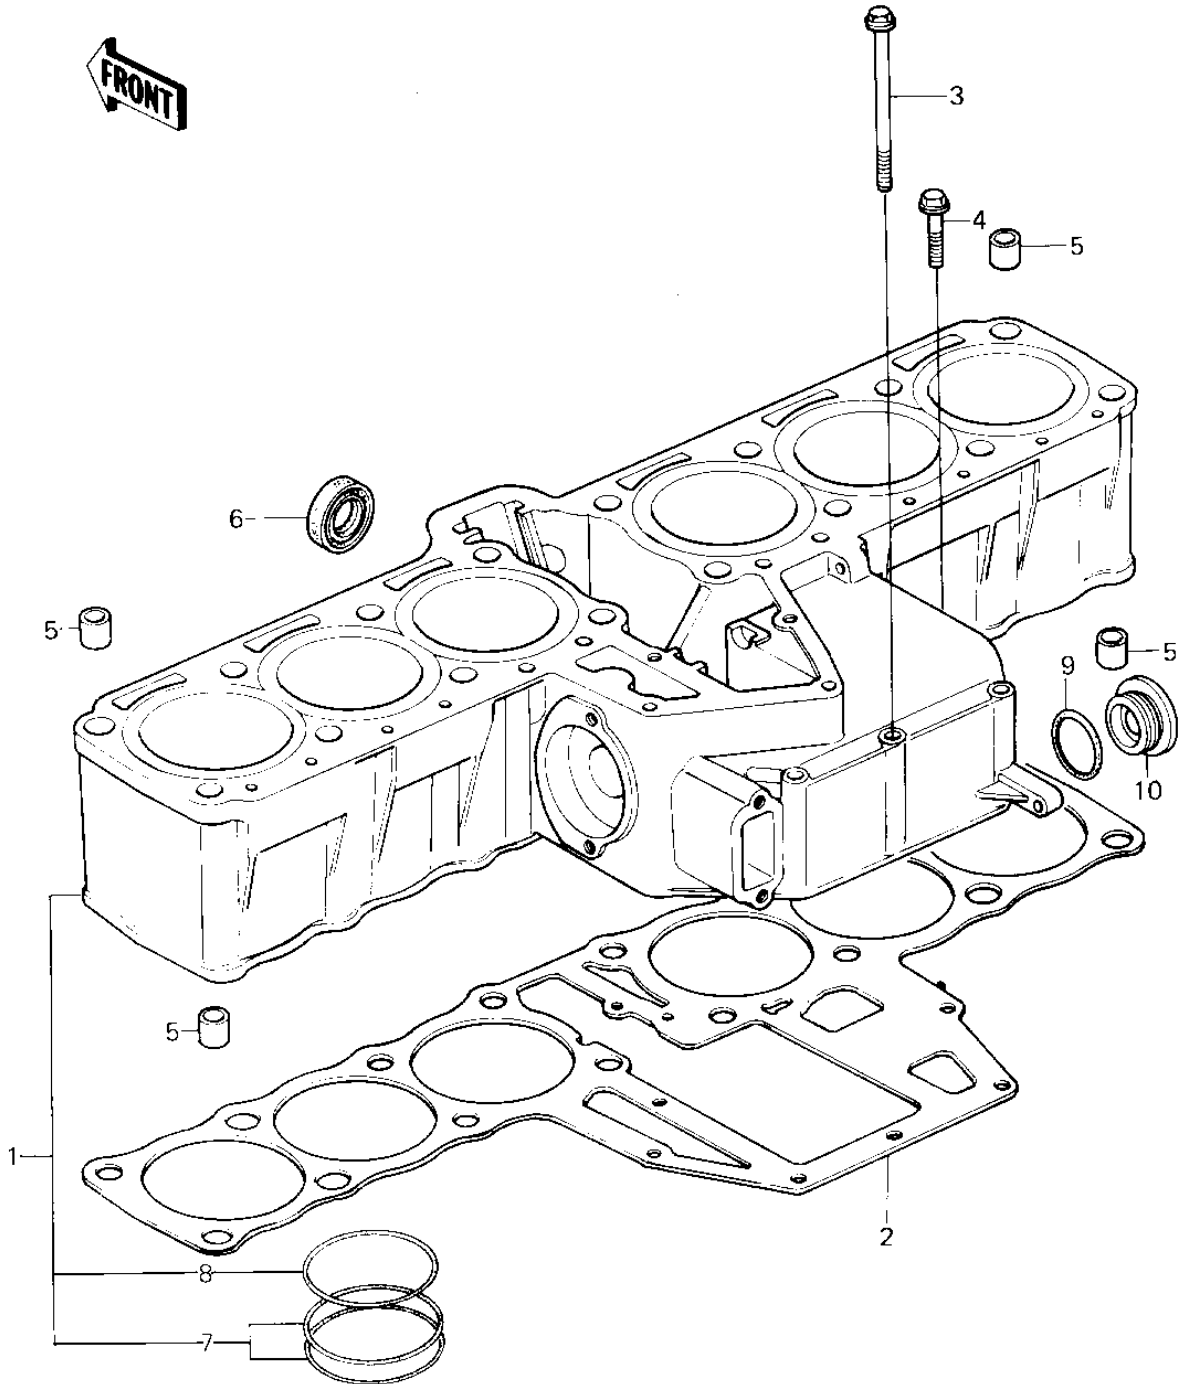

1981 KZ1300-A3 PARTS DIAGRAM

CYLINDER

1981 KZ1300-A3 PARTS LIST

CYLINDER

ITEM NAME	PART NUMBER	QUANTITY
CYLINDER ASSY (Ref # 1)	11006-1003	1
CYLINDER-ENGINE (Ref # 1)	11005-1104	1
GASKET,CYLINDER BASE (Ref # 2)	11009-1101	1
BOLT,FLANGED,6X85 (Ref # 3)	130G0685	3
BOLT (Ref # 4)	92003-202	1
PIN,11X14X12.3 (Ref # 5)	92043-1266	4
OIL SEAL,TC17317 (Ref # 6)	92049-1028	1
"O" RING,67MM (Ref # 7)	92055-1032	12
"O" RING,67.5MM (Ref # 8)	92055-1035	6
"O" RING,RELEASE PLUG (Ref # 9)	92055-091	1
PLUG,RELEASE (Ref # 10)	92067-024	1