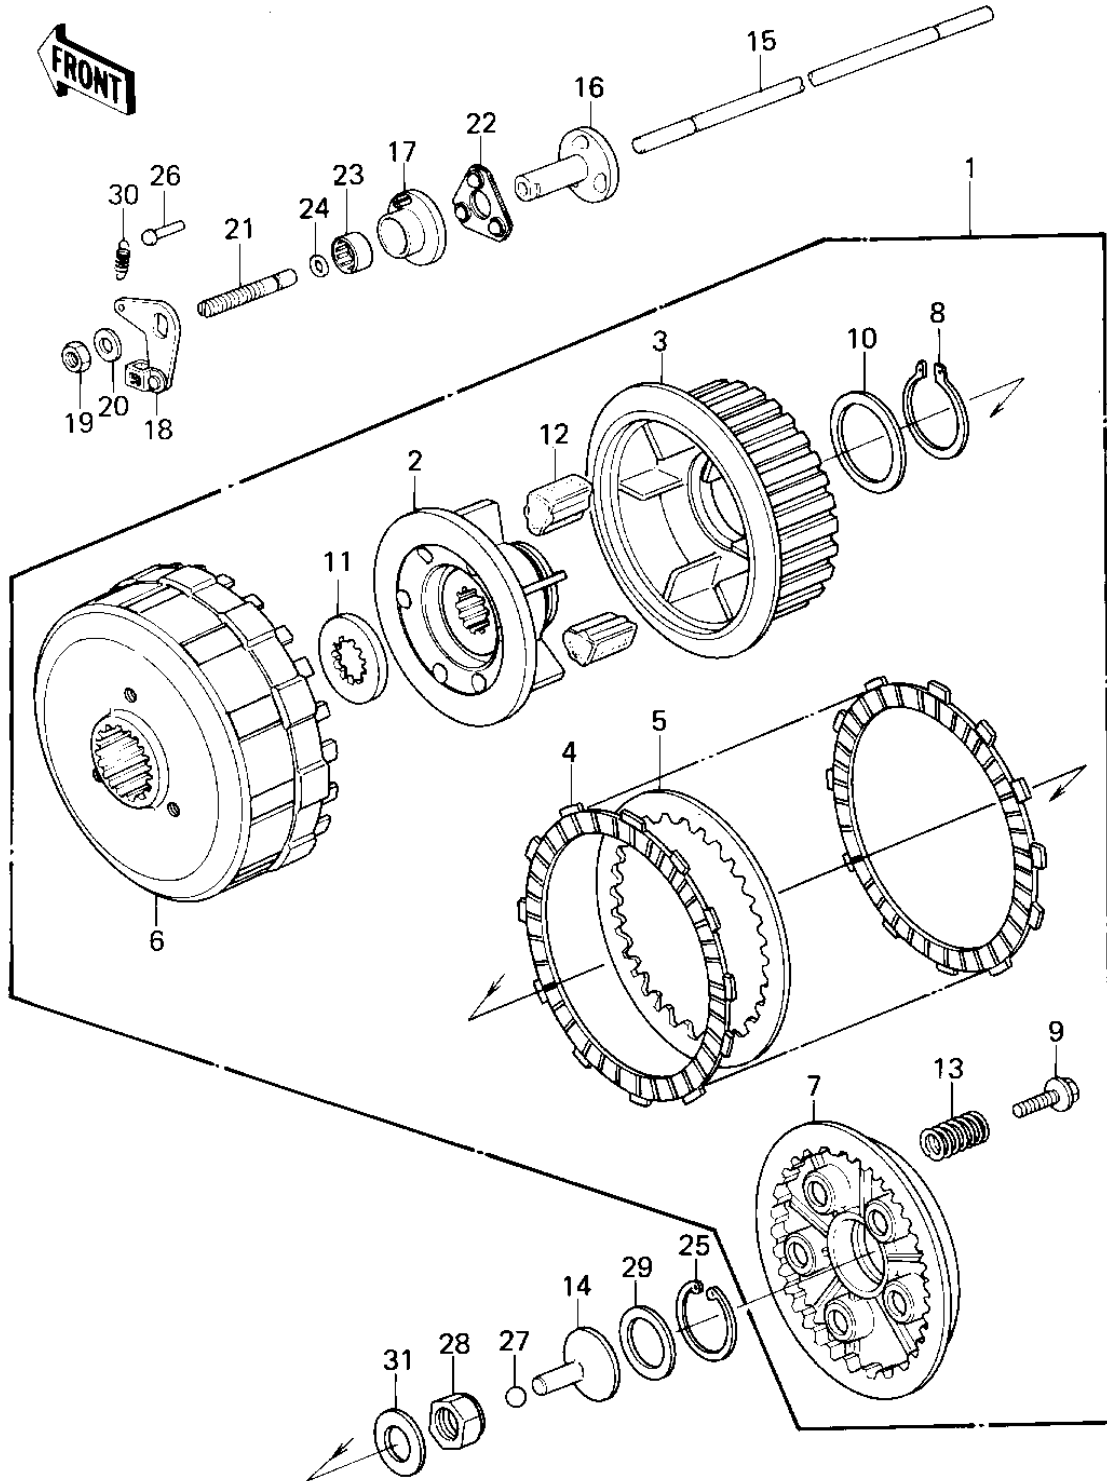

1981 KZ1300-A3 PARTS DIAGRAM

CLUTCH

1981 KZ1300-A3 PARTS LIST

CLUTCH

ITEM NAME	PART NUMBER	QUANTITY
CLUTCH-ASSY (Ref # 1)	13081-1018	1
HUB,CLUTCH,INNER (Ref # 2)	13087-1006	1
HUB,CLUTCH,OUTER (Ref # 3)	13087-1007	1
PLATE,FRICITION (Ref # 4)	13088-1004	9
PLATE,CLUTCH,STEEL (Ref # 5)	13089-1003	8
HOUSING,CLUTCH (Ref # 6)	13096-1007	1
PLATE,CLUTCH SPRING (Ref # 7)	13187-1002	1
CIRCLIP,50MM (Ref # 8)	480J5000	1
BOLT,CLUTCH SPR FITT (Ref # 9)	92001-1066	5
WASHER,50.3X60X1.0 (Ref # 10)	92022-1081	1
WASHER,SPLINED (Ref # 11)	92022-1082	1
DAMPER,CLUTCH (Ref # 12)	92075-1088	12
SPRING,CLUTCH (Ref # 13)	92081-1149	5
PUSHER,CLUTCH SPRG PL (Ref # 14)	13116-022	1
ROD,PUSH,CLUTCH,8X328 (Ref # 15)	13116-1013	1
CAM,RELEASE,INNER (Ref # 16)	13119-1005	1
CAM,RELEASE,OUTER (Ref # 17)	13119-1006	1
LEVER,CLUTCH RELEASE (Ref # 18)	13236-1008	1
NUT 8MM (Ref # 19)	318B0800	1
WASHER PLAIN 8MM (Ref # 20)	411B0800	1
SCREW,SLOTTED,8M/M (Ref # 21)	92009-1038	1
BALL ASSY,CLUTCH RELE (Ref # 22)	92045-1014	1
BEARING,N,TLA1412 (Ref # 23)	92046-1013	1
"O" RING,5MM (Ref # 24)	670B1505	1
CIRCLIP,45MM (Ref # 25)	481J4500	1
RIVET,ROUND,4X20 (Ref # 26)	530C0420	1
BALL STEEL 3/8' (Ref # 27)	600A1200	1
NUT,20M/M,CLUTCH HUB (Ref # 28)	92015-1054	1
WASHER,30X44.7X3.2 (Ref # 29)	92022-1097	1

1981 KZ1300-A3 PARTS LIST

CLUTCH

ITEM NAME	PART NUMBER	QUANTITY
SPRING GEAR CHNG LEV (Ref # 30)	92083-011	1
WASHER (Ref # 31)	92125-002	1