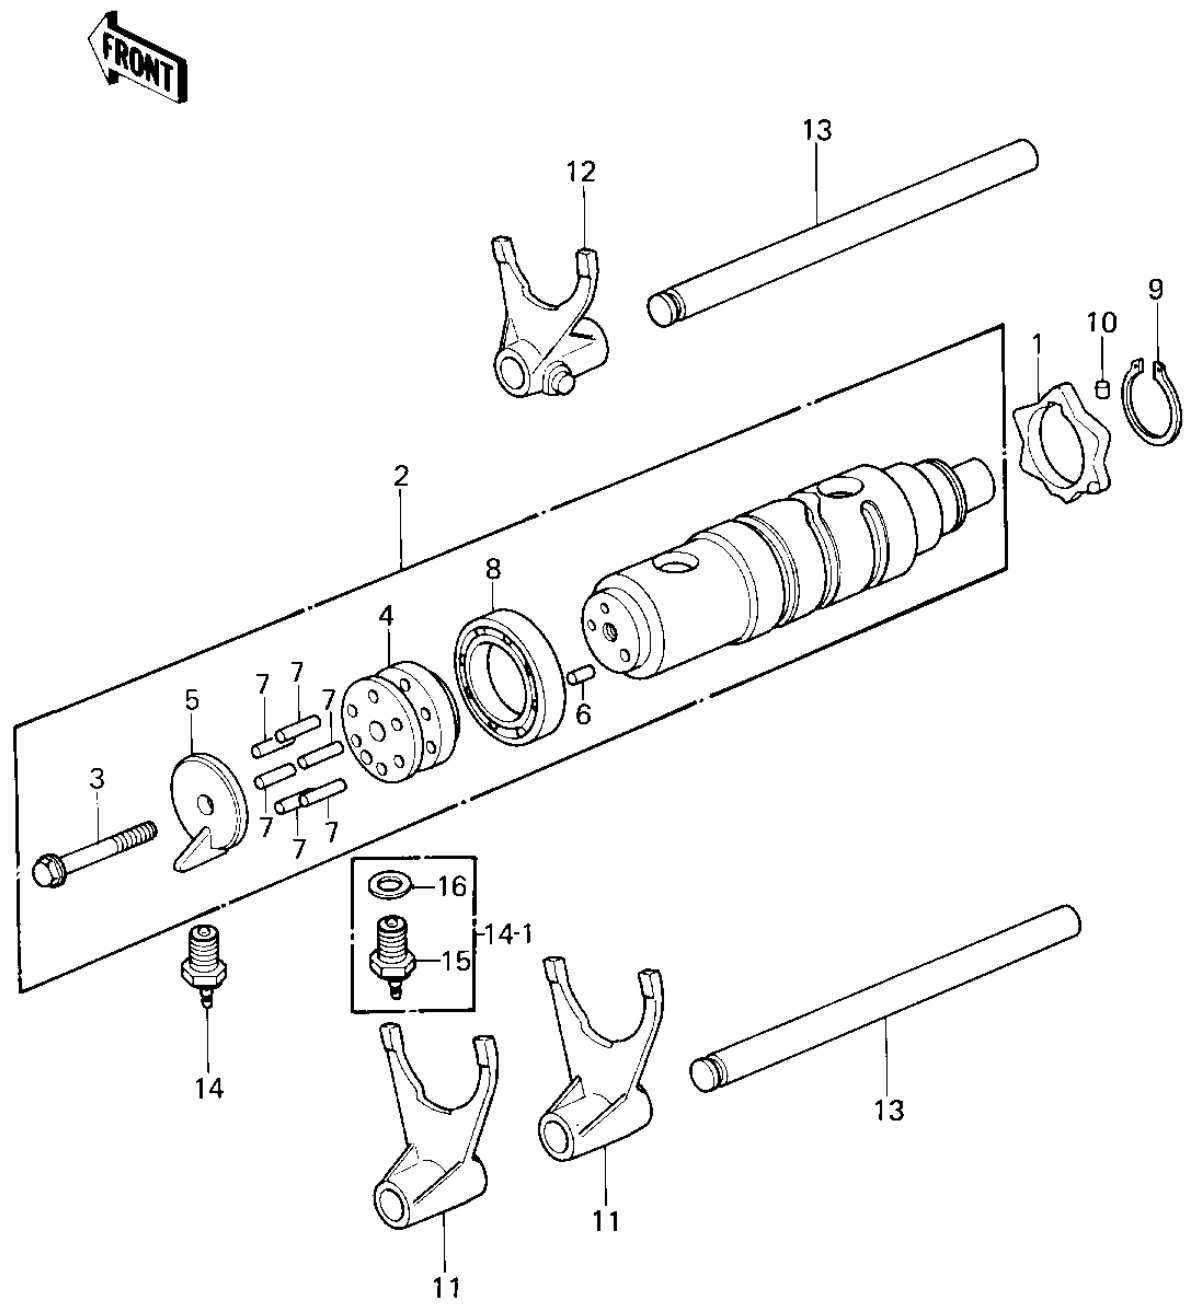

# 1979 KZ1300-A1 PARTS DIAGRAM

GEAR CHANGE DRUM & FORKS

# 1979 KZ1300-A1 PARTS LIST

## GEAR CHANGE DRUM & FORKS

ITEM NAME	PART NUMBER	QUANTITY
CAM-CHANGE DRUM (Ref # 1)	13145-1058	1
DRUM ASSY,CHANGE (Ref # 2)	13239-1020	1
DRUM ASSY,GEAR CHANGE (Ref # 2)	13239-1050	1
BOLT,FLANGED,6X40 (Ref # 2)	130G0640	1
HOLDER,BEARING (Ref # 4)	13091-1032	1
HOLDER,DRUM PIN (Ref # 5)	13091-1033	1
PIN DOWEL 4X8 (Ref # 6)	610A0408	1
PIN GEAR CHANGE DRUM (Ref # 7)	92042-014	6
BEARING,BALL,#6906 (Ref # 8)	92045-1016	1
CIRCLIP,30MM (Ref # 9)	480J3000	1
PIN-DOWEL,4X6 (Ref # 10)	610A0406	1
FORK,SHIFT,LOW,2ND,3D (Ref # 11)	13140-1019	2
FORK-SHIFT,LOW,2,3RD (Ref # 11)	13140-1050	2
FORK,SHIFT,4TH & TOP (Ref # 12)	13140-1020	1
FORK-SHIFT,4TH&TOP (Ref # 12)	13140-1051	2
ROD,SHIFT,12X173 (Ref # 13)	49047-1008	2
SWITCH,NEUTRAL (Ref # 14)	13151-5002	1
SWITCH,NEUTRAL (Ref # 14-1)	13151-5002	1
SWITCH,NEUTRAL (Ref # 15)	13151-1007	1
GASKET CHECK VALVE (Ref # 16)	92065-058	1