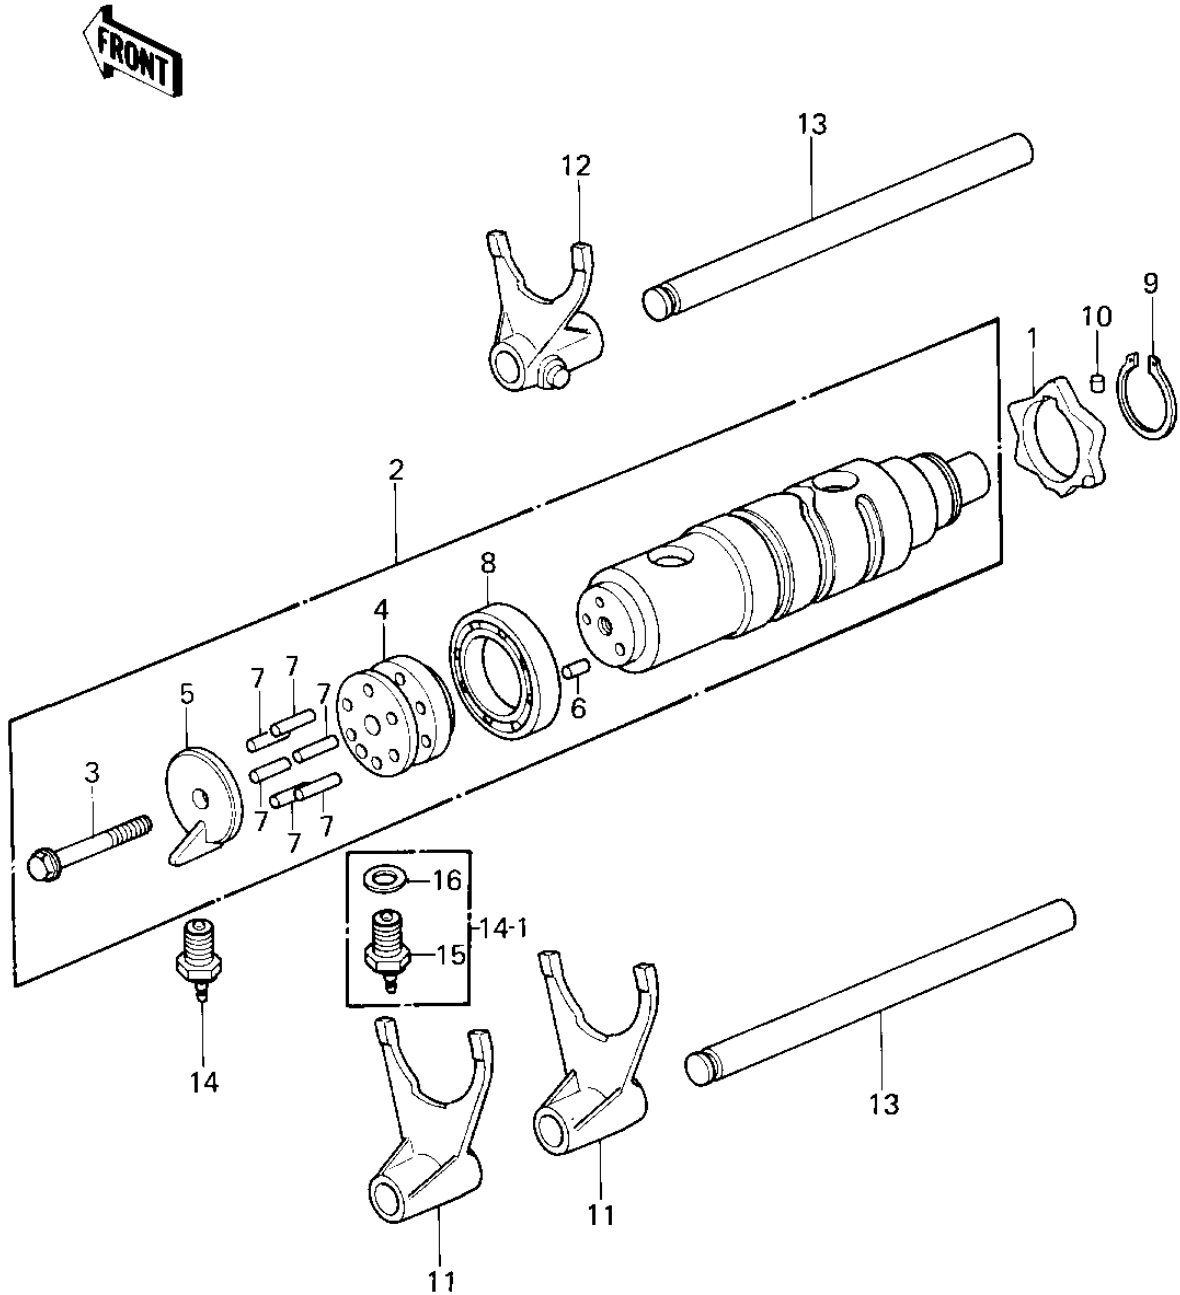

# 1981 KZ1300-A3 PARTS DIAGRAM

GEAR CHANGE DRUM & FORKS

# 1981 KZ1300-A3 PARTS LIST

## GEAR CHANGE DRUM & FORKS

ITEM NAME	PART NUMBER	QUANTITY
CAM-CHANGE DRUM (Ref # 1)	13145-1058	1
DRUM ASSY,CHANGE (Ref # 2)	13239-1020	1
DRUM ASSY,GEAR CHANGE (Ref # 2)	13239-1050	1
BOLT,FLANGED,6X40 (Ref # 2)	130G0640	1
HOLDER,BEARING (Ref # 4)	13091-1032	1
HOLDER,DRUM PIN (Ref # 5)	13091-1033	1
PIN DOWEL 4X8 (Ref # 6)	610A0408	1
PIN GEAR CHANGE DRUM (Ref # 7)	92042-014	6
BEARING,BALL,#6906 (Ref # 8)	92045-1016	1
CIRCLIP,30MM (Ref # 9)	480J3000	1
PIN-DOWEL,4X6 (Ref # 10)	610A0406	1
FORK,SHIFT,LOW,2ND,3D (Ref # 11)	13140-1019	2
FORK-SHIFT,LOW,2,3RD (Ref # 11)	13140-1050	2
FORK,SHIFT,4TH & TOP (Ref # 12)	13140-1020	1
FORK-SHIFT,4TH&TOP (Ref # 12)	13140-1051	2
ROD,SHIFT,12X173 (Ref # 13)	49047-1008	2
SWITCH,NEUTRAL (Ref # 14)	13151-5002	1
SWITCH,NEUTRAL (Ref # 14-1)	13151-5002	1
SWITCH,NEUTRAL (Ref # 15)	13151-1007	1
GASKET CHECK VALVE (Ref # 16)	92065-058	1