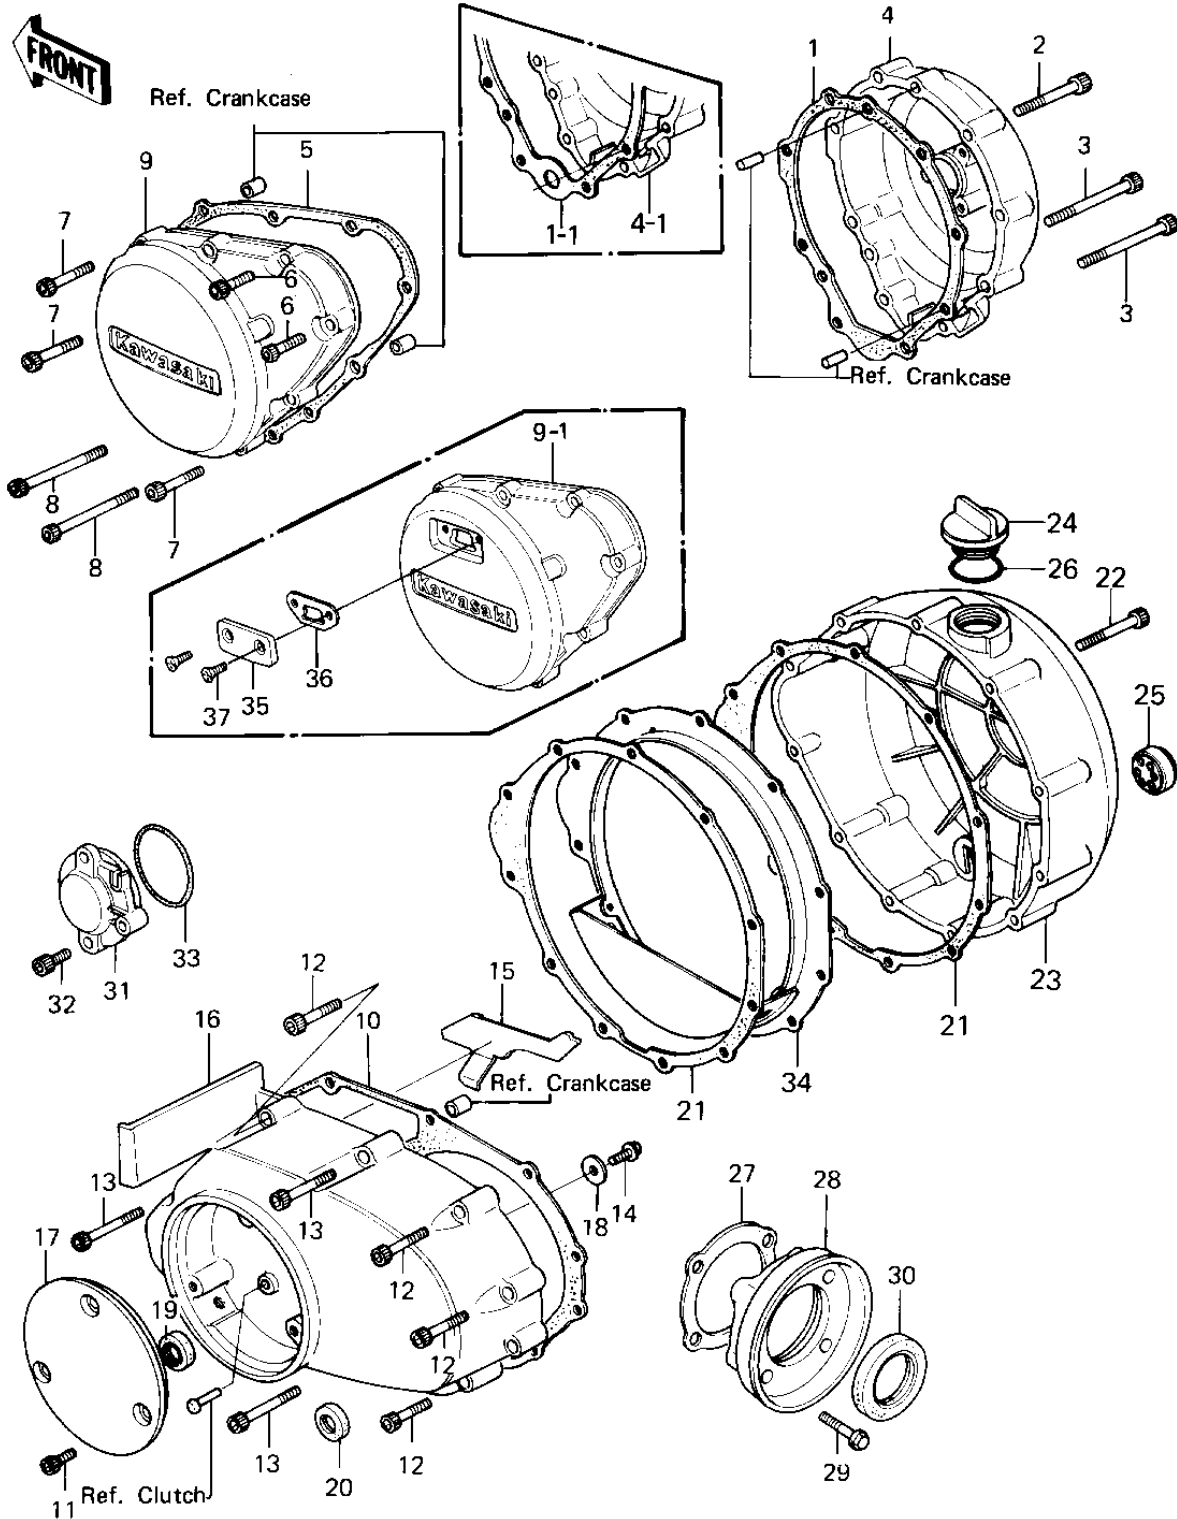

1981 KZ1300-A3 PARTS DIAGRAM

ENGINE COVERS