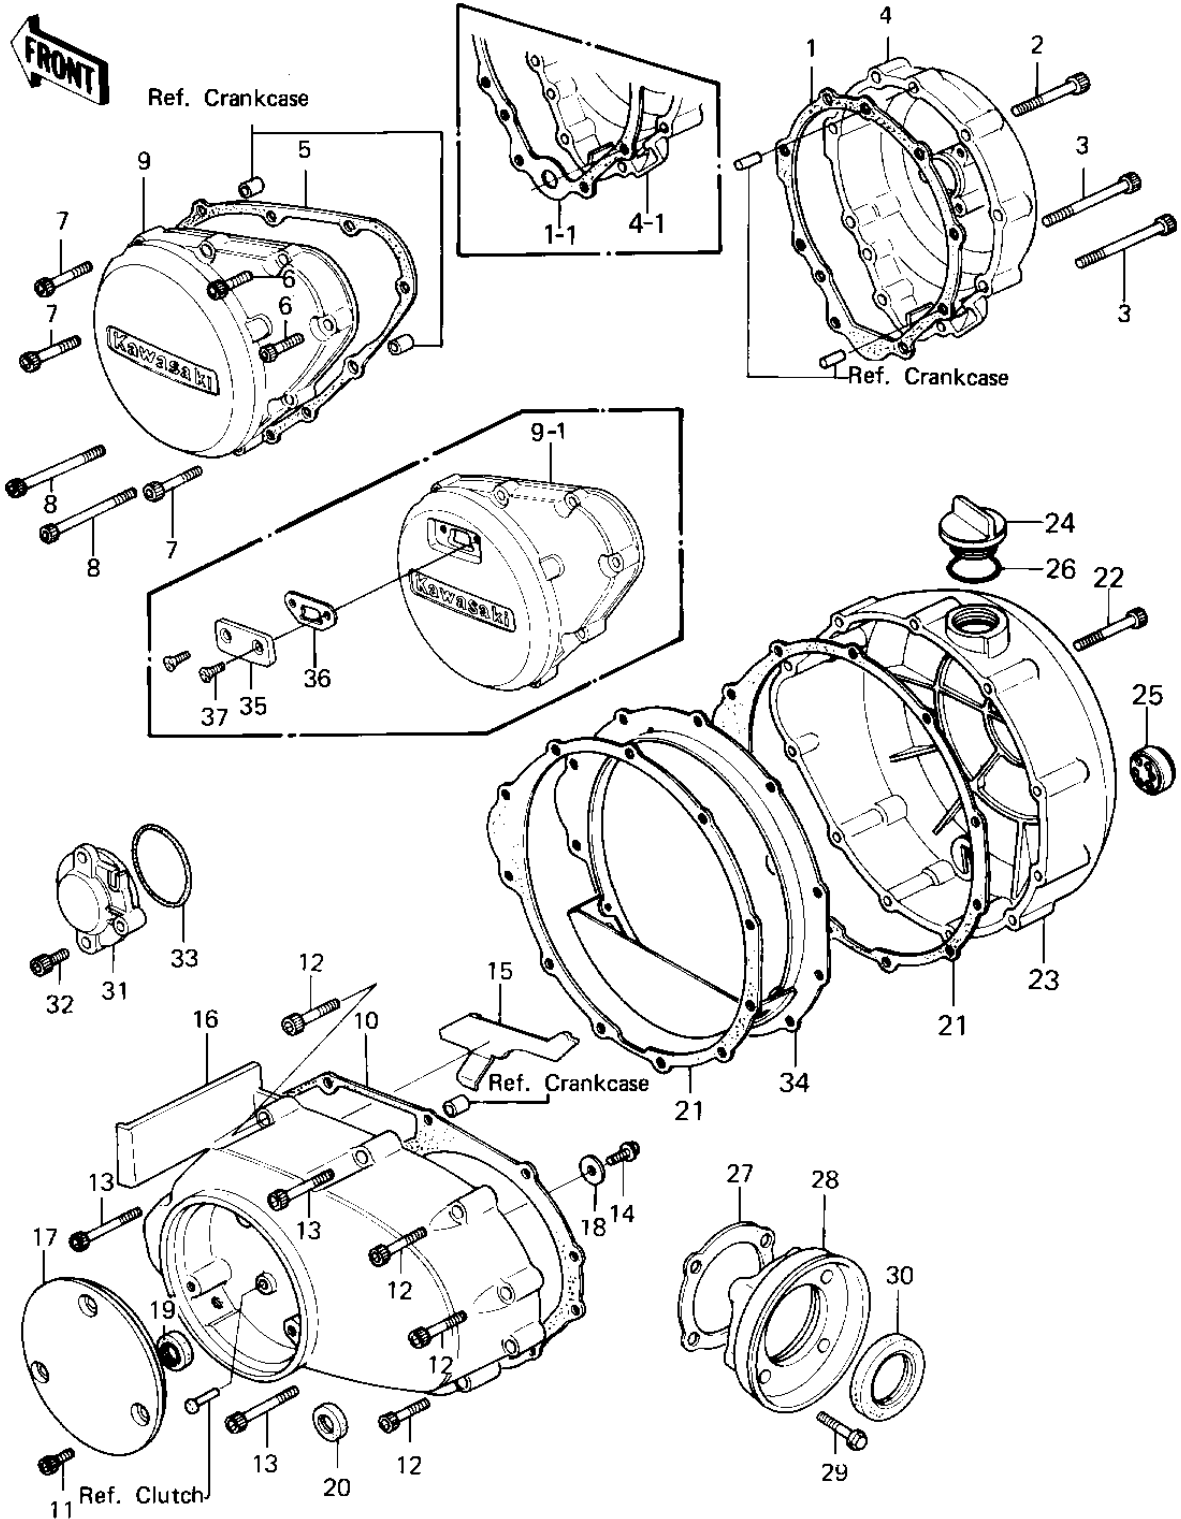

1981 KZ1300-A3 PARTS DIAGRAM

ENGINE COVERS