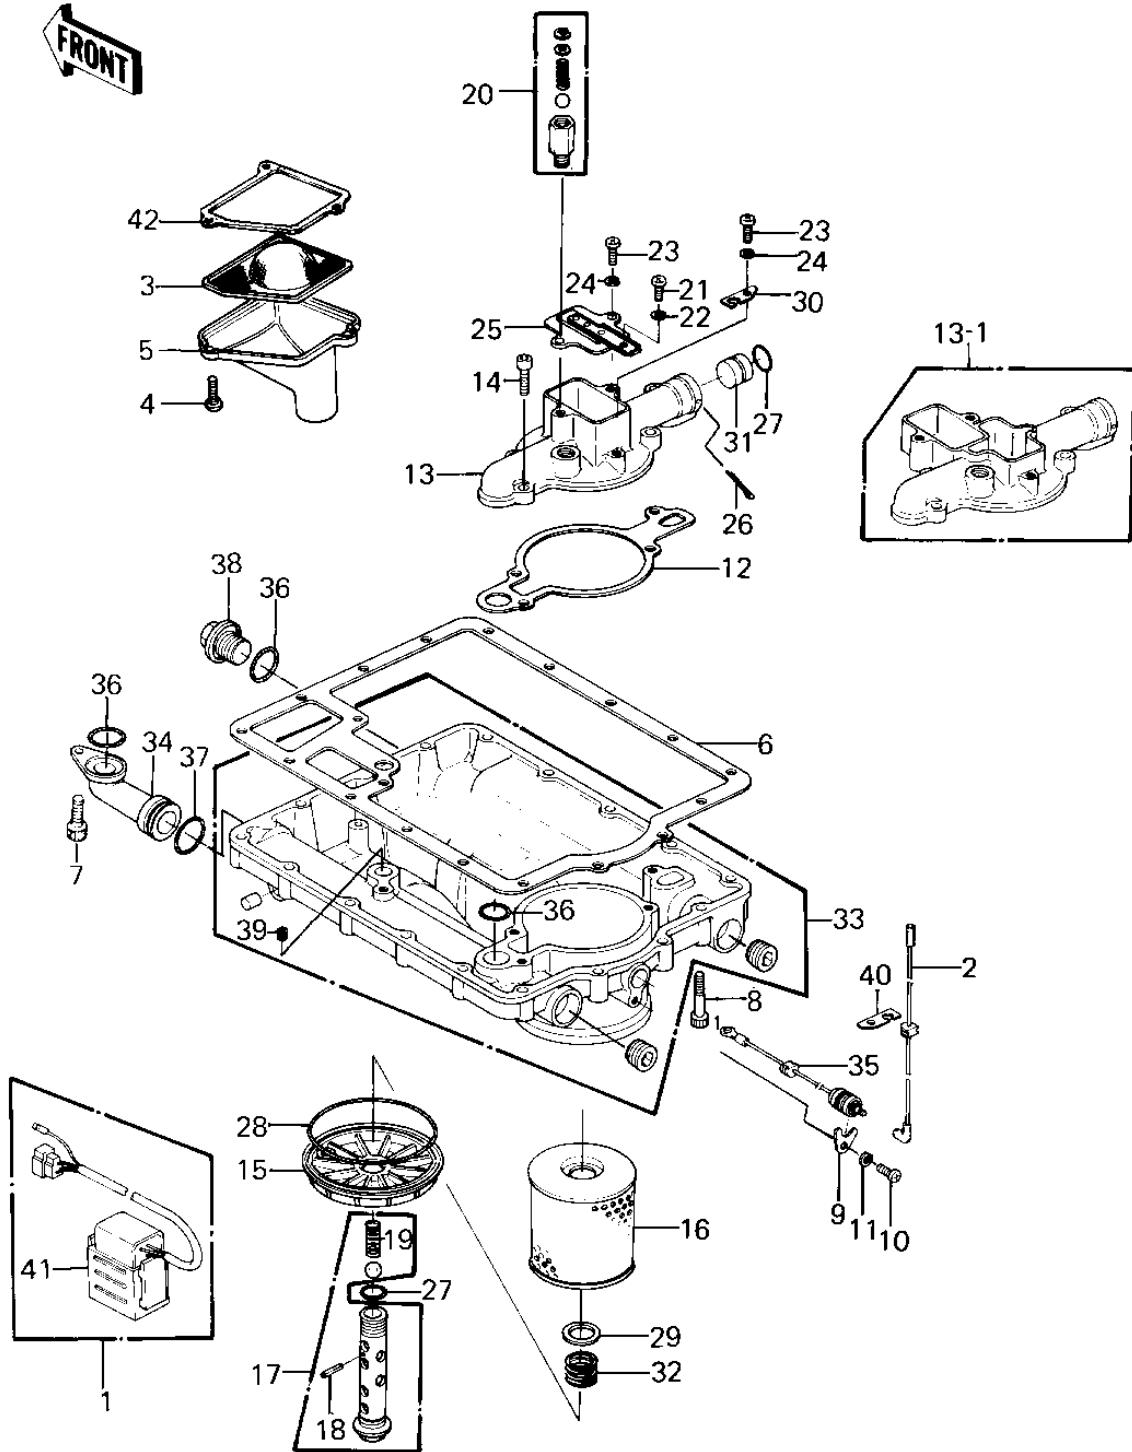

1981 KZ1300-A3 PARTS DIAGRAM

OIL PAN/OIL FILTER (E/NO. 016038)

(E/Nc)

1981 KZ1300-A3 PARTS LIST

OIL PAN/OIL FILTER (E/NO. 016038)

ITEM NAME	PART NUMBER	QUANTITY
WARNER,OIL LEVEL (Ref # 1)	25025-1003	1
WARNER,OIL LEVEL (Ref # 1)	25025-1003	1
WIRE,LEAD (Ref # 2)	26011-1085	1
FILTER,OIL (Ref # 3)	14043-1008	1
SCREW PAN HEAD 6X20 (Ref # 4)	220B0620	3
CASE,OIL FILTER (Ref # 5)	32099-1017	1
GASKET,OIL PAN (Ref # 6)	11009-1093	1
BOLT,6X20 (Ref # 7)	120P0620	1
BOLT,SOCKET,6X35 (Ref # 8)	120P0635	17
HOLDER (Ref # 9)	13091-1080	1
SCREW PAN HEAD 6X14 (Ref # 10)	220B0614	1
WASHER SPRING 6MM (Ref # 11)	461F0600	1
GASKET,OIL FILTER CAP (Ref # 12)	11009-1198	1
CAP ASSY (Ref # 13)	14075-5011	1
CAP,OIL FILTER (Ref # 13-1)	11012-1148	1
BOLT,SOCKET,6X35 (Ref # 14)	120P0635	4
COVER,OIL FILTER (Ref # 15)	14025-1170	1
ELEMENT,OIL FILTER (Ref # 16)	16099-002	1
BOLT ASSY,OIL FILTER (Ref # 17)	16126-1006	1
SPRING PIN (Ref # 18)	92043-111	1
SPRING,PISTON (Ref # 19)	92081-133	1
RELEAF VALVE ASSY (Ref # 20)	16130-1001	1
SCREW PAN HEAD 4X6 (Ref # 21)	220B0406	1
WASHER SPRING 4MM (Ref # 22)	461F0400	1
SCREW PAN HEAD 6X14 (Ref # 23)	220B0614	3
WASHER SPRING 6MM (Ref # 24)	461F0600	3
SWITCH,OIL LEVEL (Ref # 25)	27010-1038	1
PIN,COTTER,2.0X40 (Ref # 26)	550D2040	1
"O" RING,16MM (Ref # 27)	670B2016	2