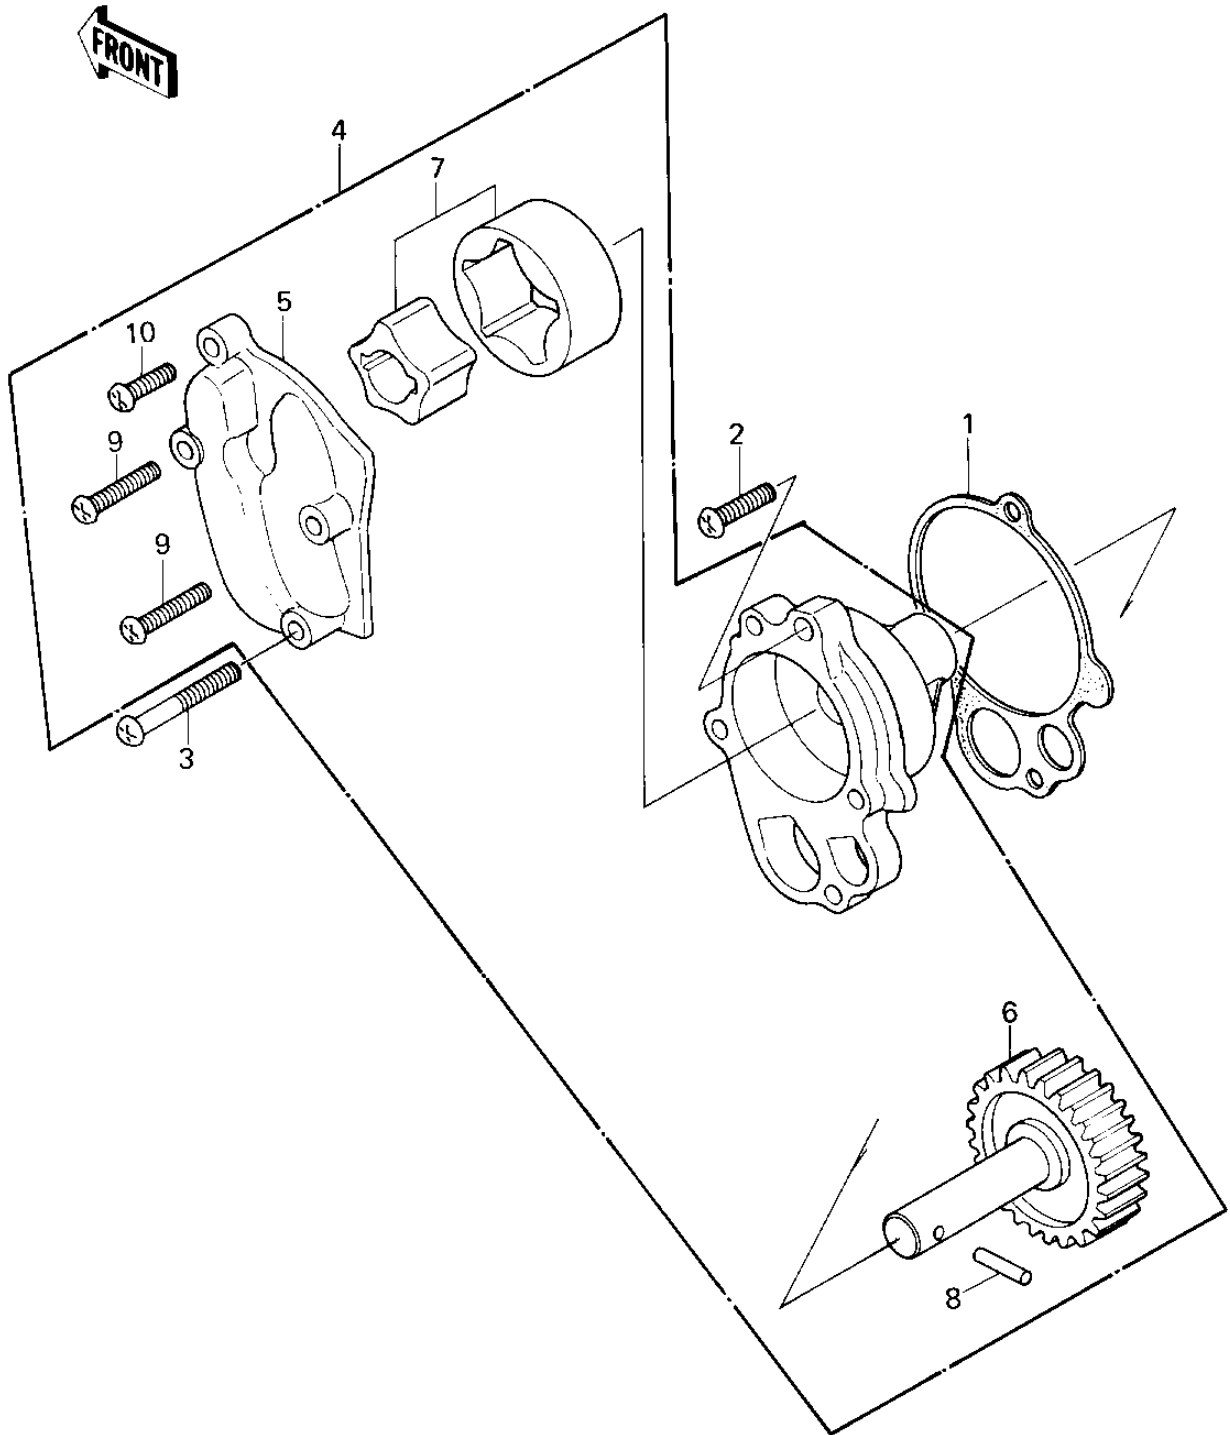

1979 KZ1300-A1 PARTS DIAGRAM

OIL PUMP

1979 KZ1300-A1 PARTS LIST

OIL PUMP

ITEM NAME	PART NUMBER	QUANTITY
GASKET,OIL PUMP (Ref # 1)	11009-1088	1
SCREW PAN HEAD 6X25 (Ref # 2)	220B0625	1
SCREW PAN HEAD 6X40 (Ref # 3)	220B0640	1
PUMP,OIL (Ref # 4)	49042-1001	1
COVER,OIL PUMP (Ref # 5)	16142-1005	1
GEAR ASSY,OIL PUMP (Ref # 6)	13216-1018	1
ROTOR ASSY,OIL PUMP (Ref # 7)	16154-1007	1
PIN,DOWEL 5X17.8 (Ref # 8)	92043-1061	1
SCREW PAN HEAD 6X28 (Ref # 9)	220B0628	2
SCREW PAN HEAD 6X18 (Ref # 10)	220B0618	1