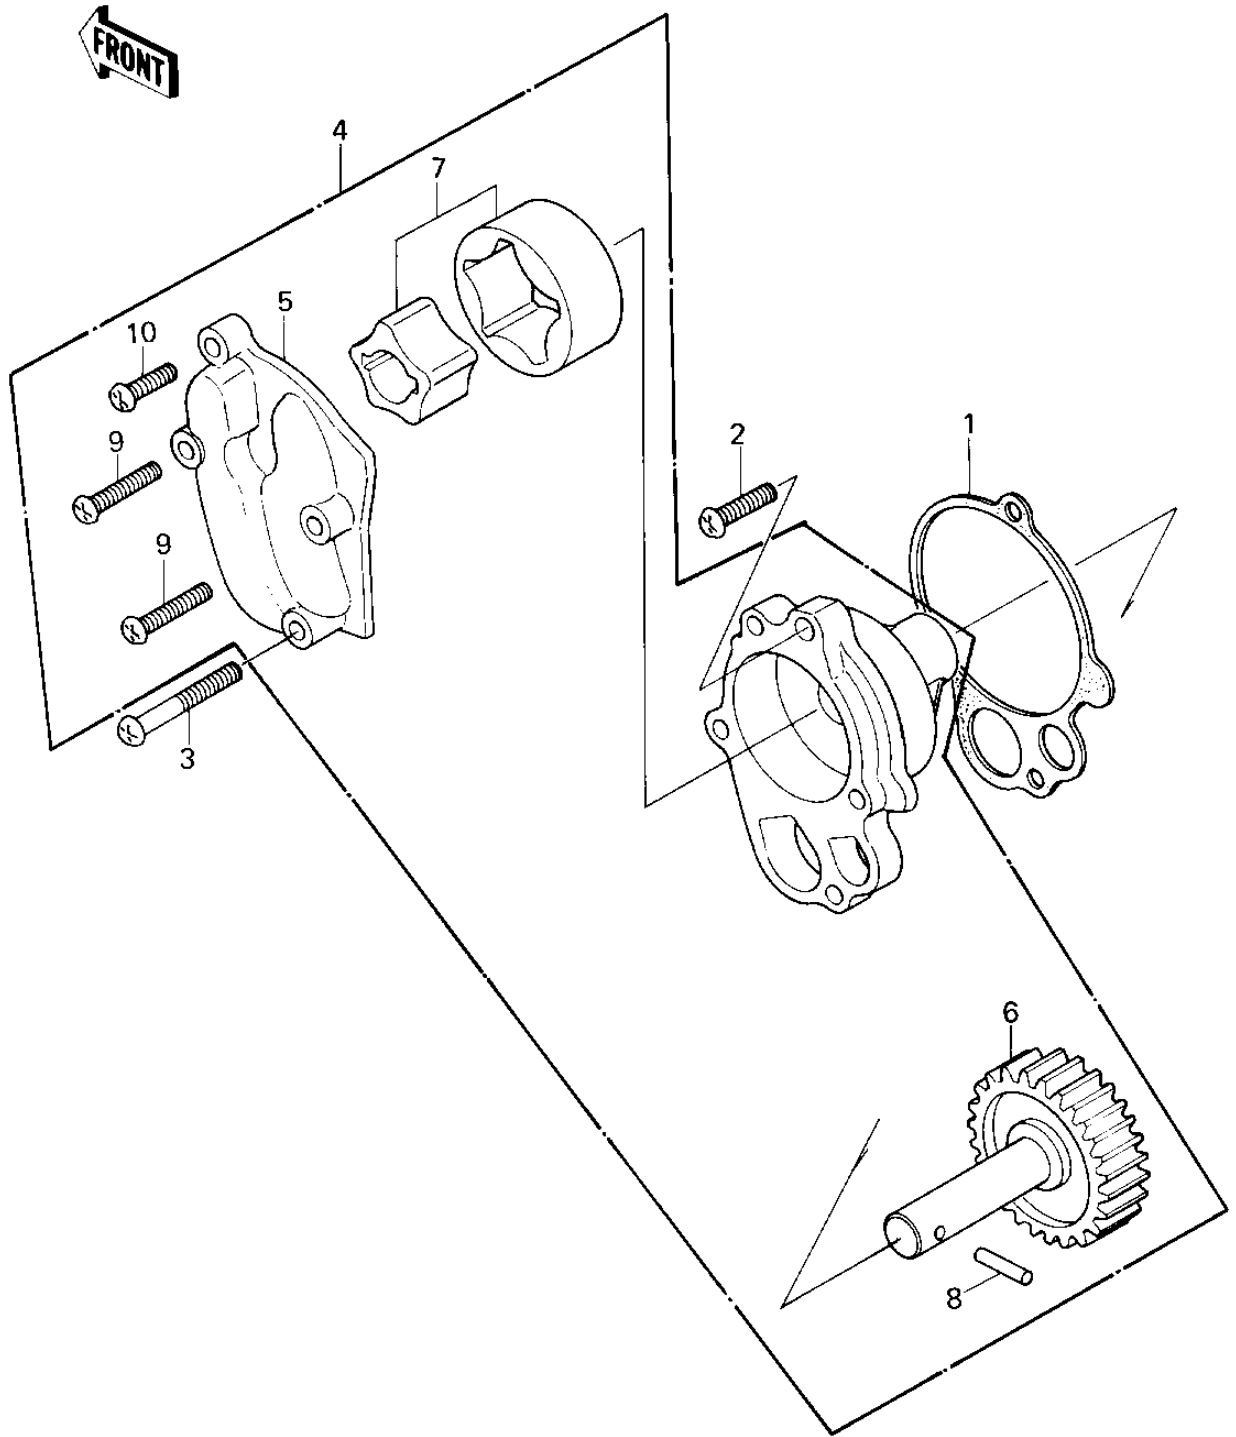

# 1979 KZ1300-A1 PARTS DIAGRAM

OIL PUMP

## OIL PUMP

ITEM NAME	PART NUMBER	QUANTITY
GASKET,OIL PUMP (Ref # 1)	11009-1088	1
SCREW PAN HEAD 6X25 (Ref # 2)	220B0625	1
SCREW PAN HEAD 6X40 (Ref # 3)	220B0640	1
PUMP,OIL (Ref # 4)	49042-1001	1
COVER,OIL PUMP (Ref # 5)	16142-1005	1
GEAR ASSY,OIL PUMP (Ref # 6)	13216-1018	1
ROTOR ASSY,OIL PUMP (Ref # 7)	16154-1007	1
PIN,DOWEL 5X17.8 (Ref # 8)	92043-1061	1
SCREW PAN HEAD 6X28 (Ref # 9)	220B0628	2
SCREW PAN HEAD 6X18 (Ref # 10)	220B0618	1