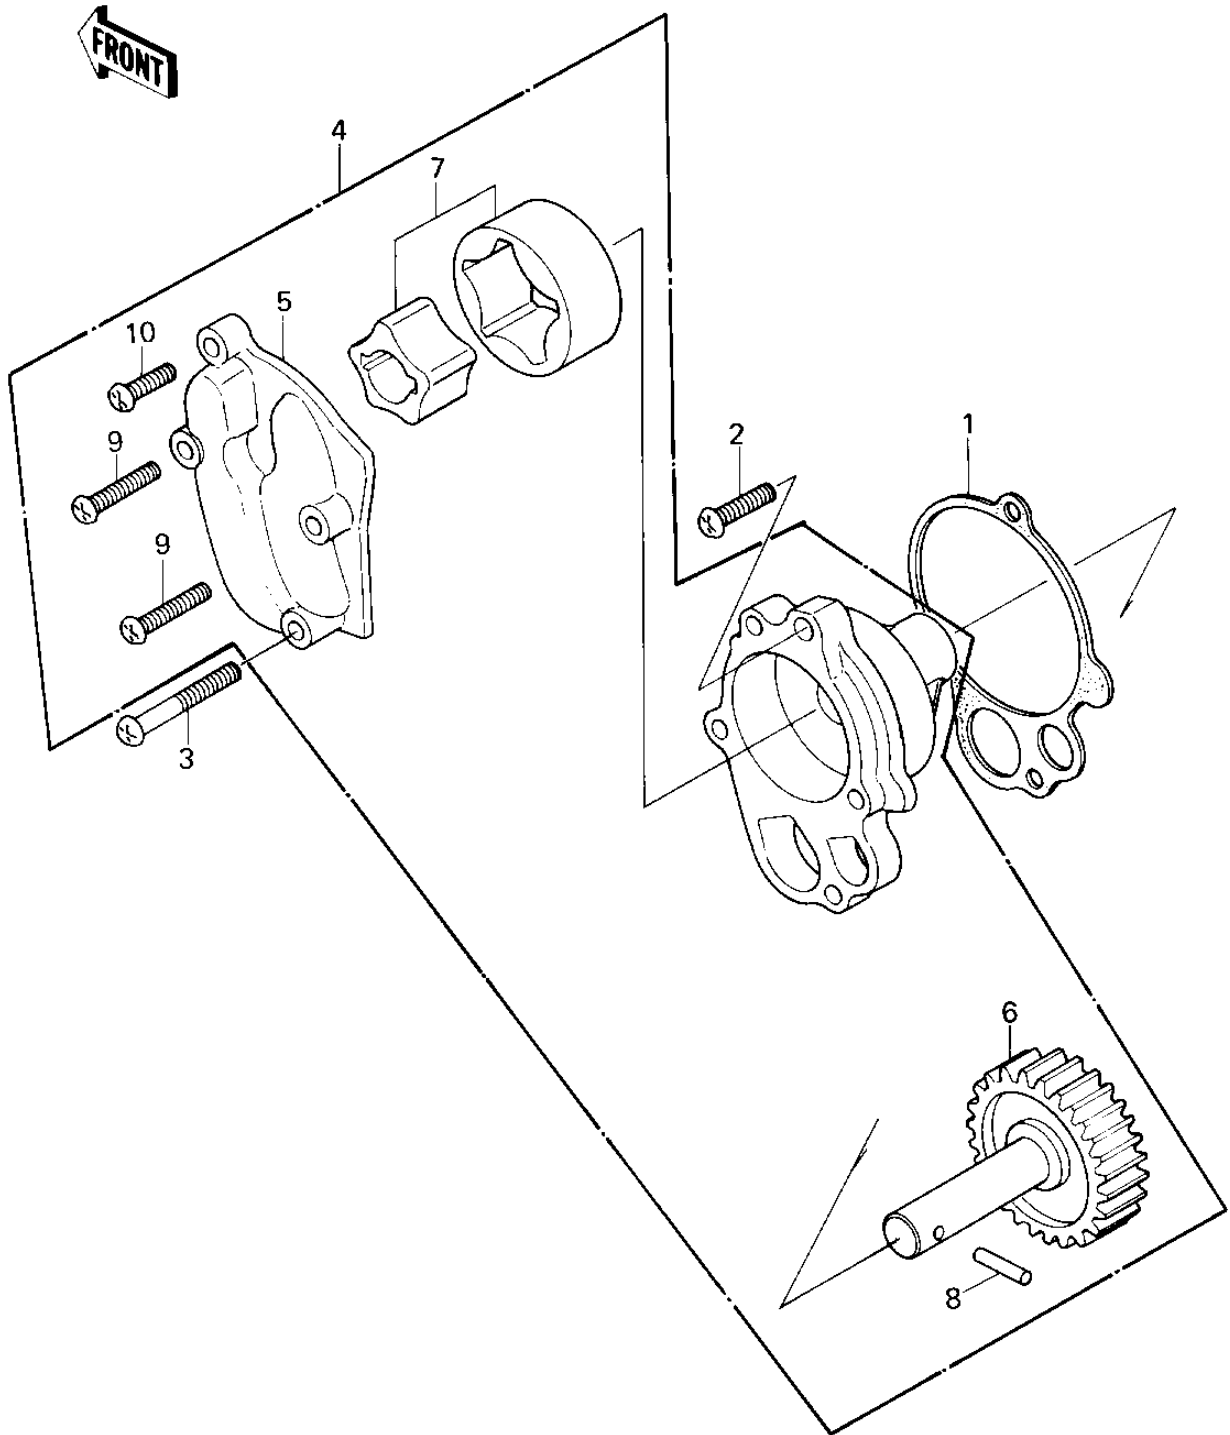

# 1981 KZ1300-A3 PARTS DIAGRAM

## OIL PUMP

## OIL PUMP

ITEM NAME	PART NUMBER	QUANTITY
GASKET,OIL PUMP (Ref # 1)	11009-1088	1
SCREW PAN HEAD 6X25 (Ref # 2)	220B0625	1
SCREW PAN HEAD 6X40 (Ref # 3)	220B0640	1
PUMP,OIL (Ref # 4)	49042-1001	1
COVER,OIL PUMP (Ref # 5)	16142-1005	1
GEAR ASSY,OIL PUMP (Ref # 6)	13216-1018	1
ROTOR ASSY,OIL PUMP (Ref # 7)	16154-1007	1
PIN,DOWEL 5X17.8 (Ref # 8)	92043-1061	1
SCREW PAN HEAD 6X28 (Ref # 9)	220B0628	2
SCREW PAN HEAD 6X18 (Ref # 10)	220B0618	1