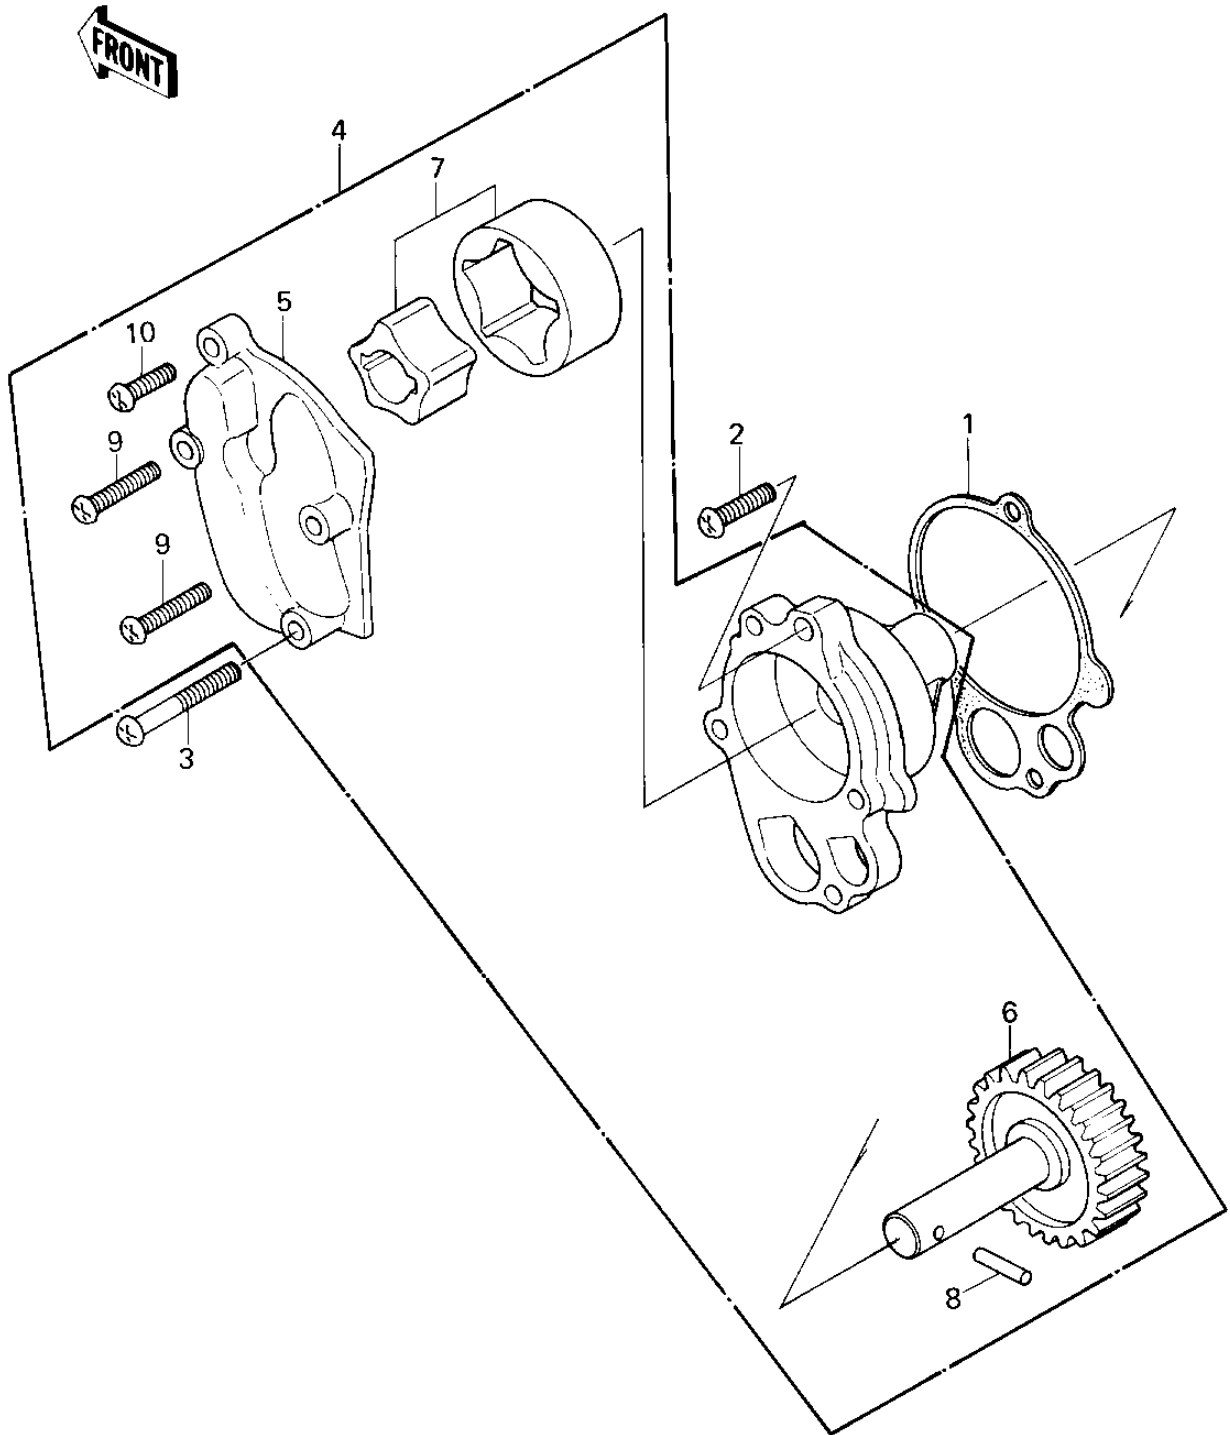

1981 KZ1300-A3 PARTS DIAGRAM

OIL PUMP

1981 KZ1300-A3 PARTS LIST

OIL PUMP

ITEM NAME	PART NUMBER	QUANTITY
GASKET,OIL PUMP (Ref # 1)	11009-1088	1
SCREW PAN HEAD 6X25 (Ref # 2)	220B0625	1
SCREW PAN HEAD 6X40 (Ref # 3)	220B0640	1
PUMP,OIL (Ref # 4)	49042-1001	1
COVER,OIL PUMP (Ref # 5)	16142-1005	1
GEAR ASSY,OIL PUMP (Ref # 6)	13216-1018	1
ROTOR ASSY,OIL PUMP (Ref # 7)	16154-1007	1
PIN,DOWEL 5X17.8 (Ref # 8)	92043-1061	1
SCREW PAN HEAD 6X28 (Ref # 9)	220B0628	2
SCREW PAN HEAD 6X18 (Ref # 10)	220B0618	1