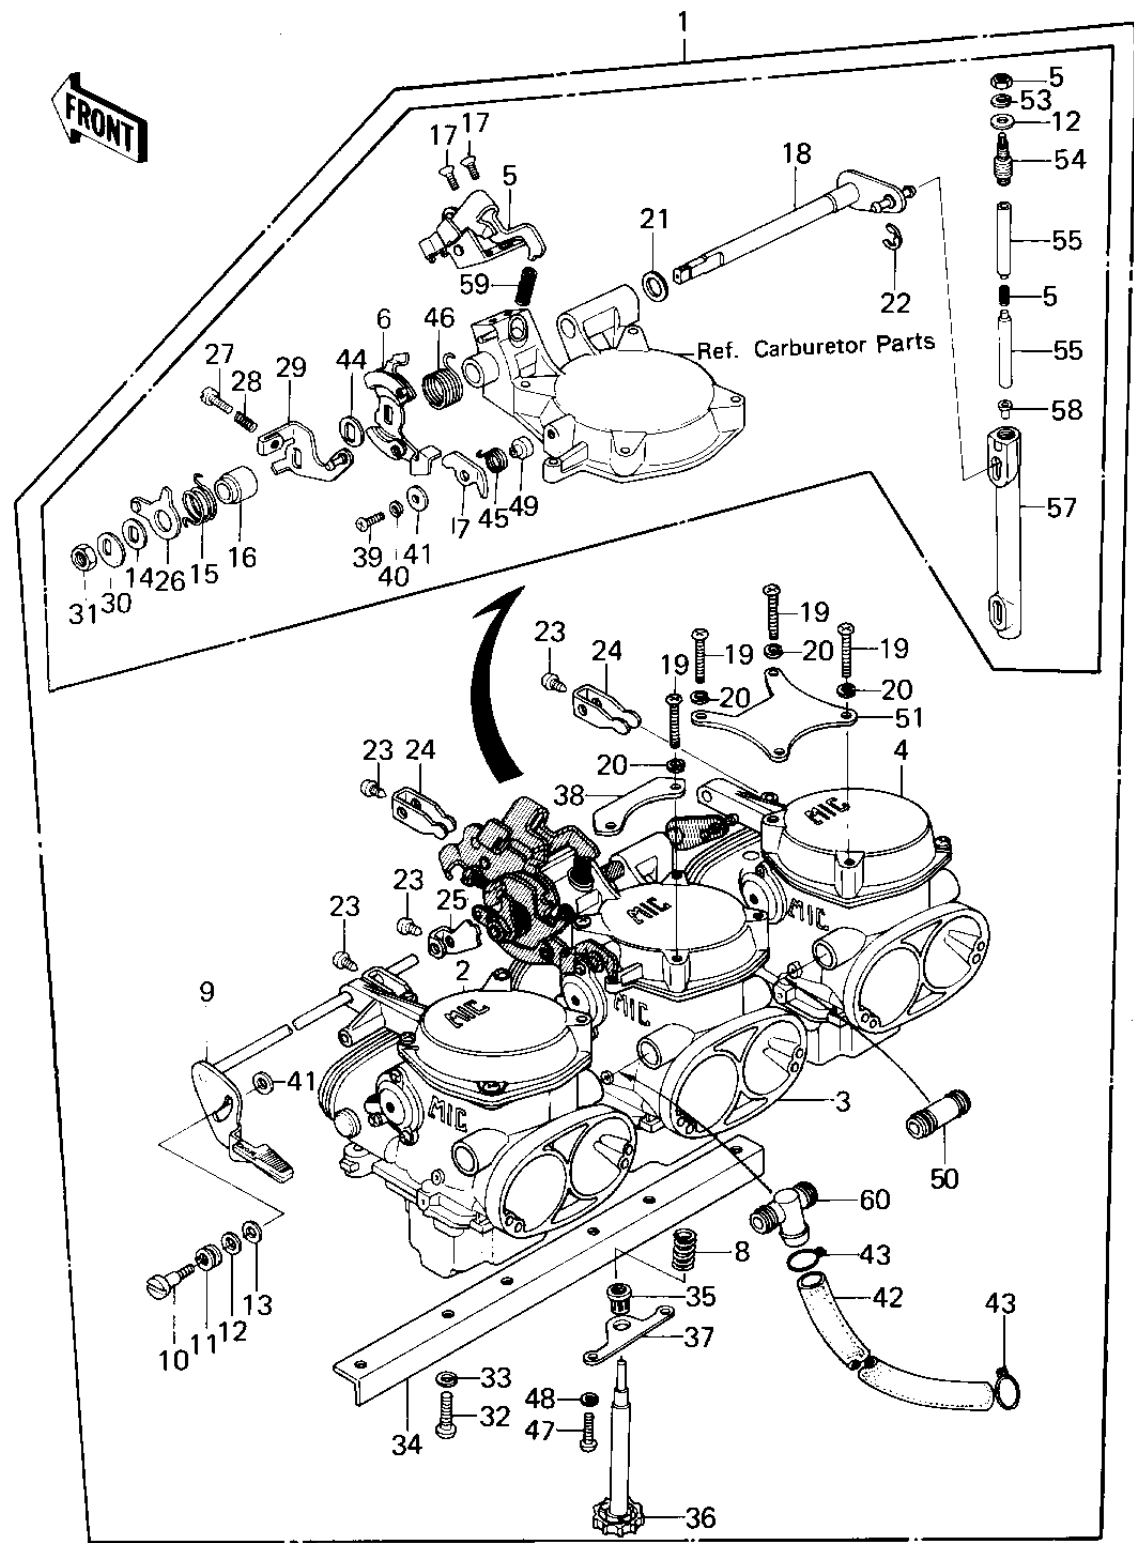

1979 KZ1300-A1 PARTS DIAGRAM

CARBURETOR ASSY