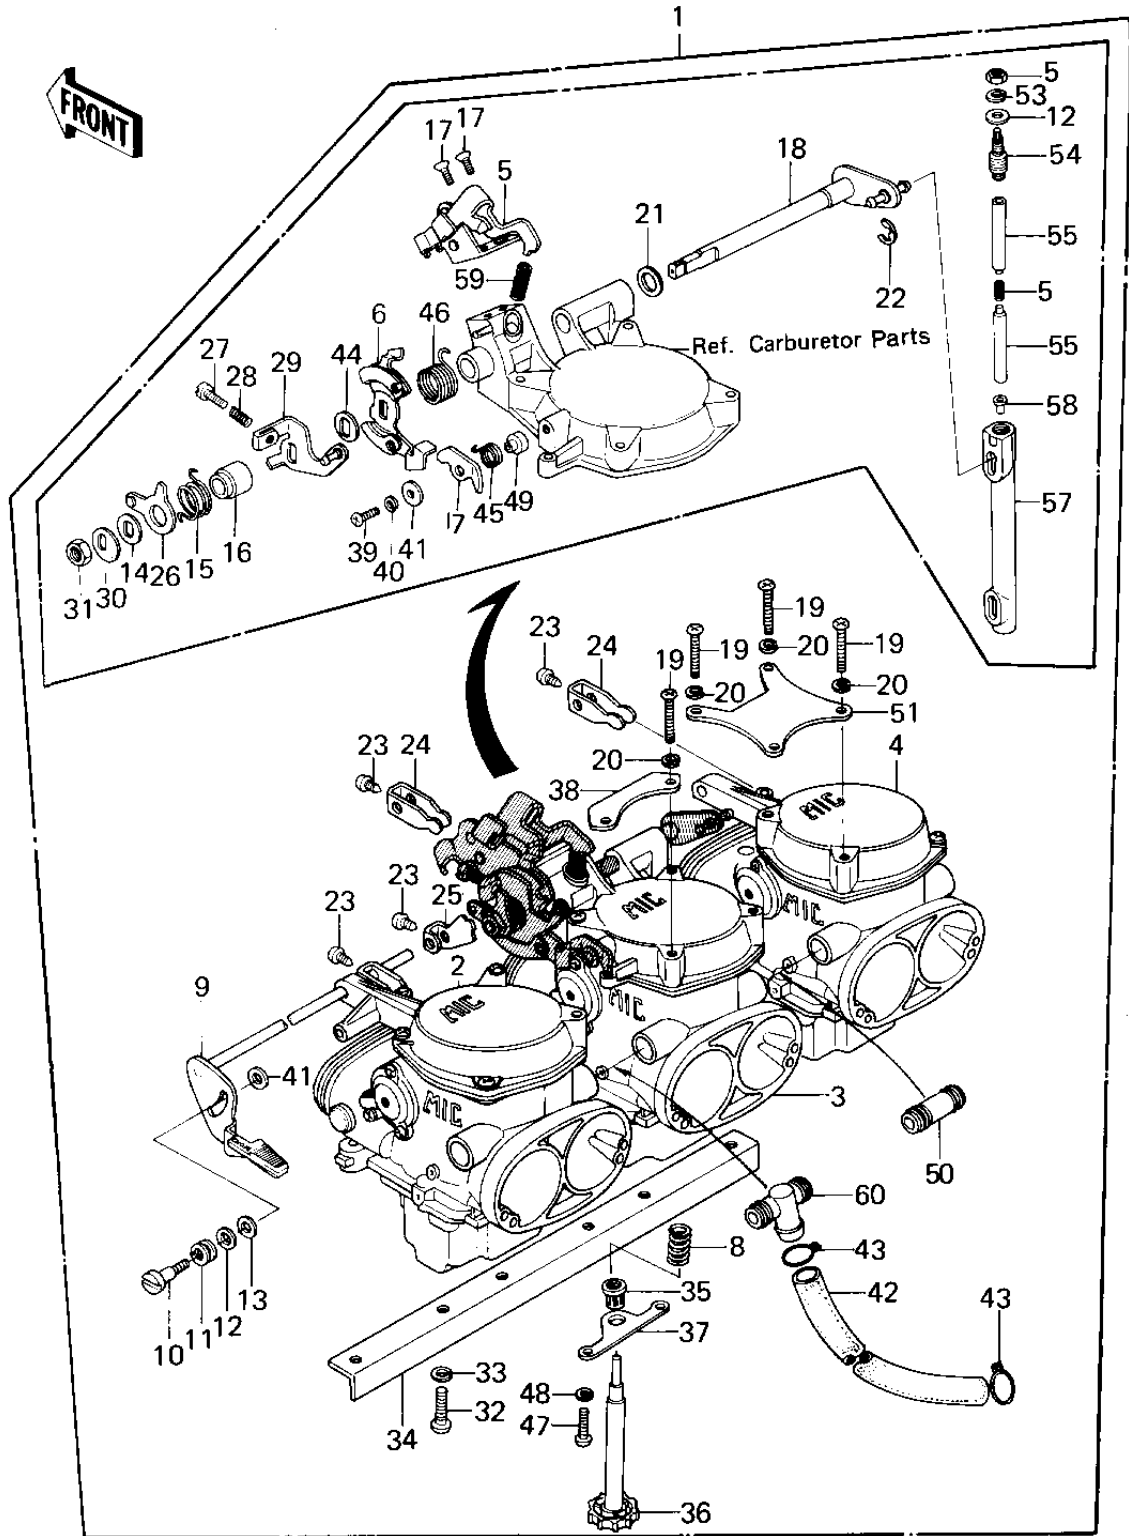

1979 KZ1300-A1 PARTS DIAGRAM

CARBURETOR ASSY