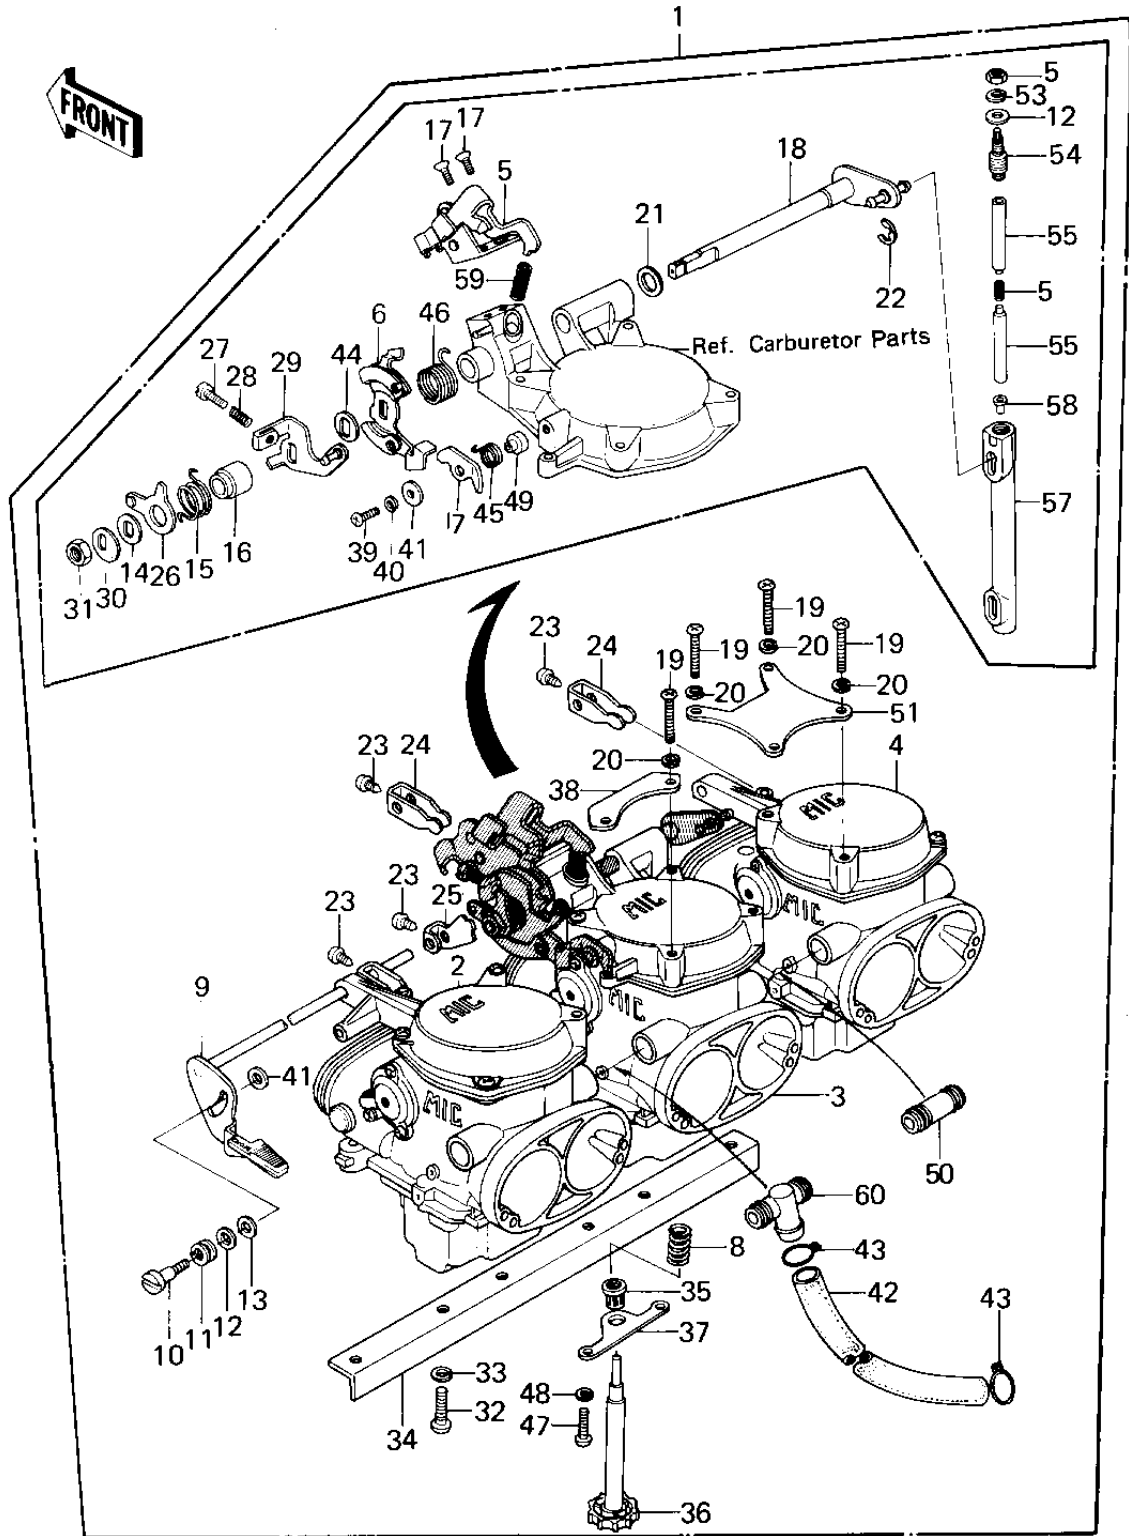

1980 KZ1300-A2 PARTS DIAGRAM

CARBURETOR ASSY

1980 KZ1300-A2 PARTS LIST

CARBURETOR ASSY

ITEM NAME	PART NUMBER	QUANTITY
16001-1262 (Canada) (Ref # 1)	16001-1138	1
CARBURETOR ASSY (Canada) (Ref # 1)	16001-1262	1
16001-1263 (Canada) (Ref # 2)	16001-1191	1
CARBURETOR,L.H (Canada) (Ref # 2)	16001-1263	1
16001-1264 (Canada) (Ref # 3)	16001-1192	1
CARBURETOR,CENTER (Canada) (Ref # 3)	16001-1264	1
16001-1265 (Canada) (Ref # 4)	16001-1193	1
CARBURETOR,R.H (Canada) (Ref # 4)	16001-1265	1
BRACKET,THRRTL PULLY (Ref # 5)	39184-1002	1
PULLY,THROTTLE CABLE (Ref # 6)	13236-1016	1
LEVER,THRRTL STP SCRW (Ref # 7)	13168-1043	1
SPRING,THRRTL STP SCRW (Ref # 8)	92081-1155	1
SHAFT,STARTER PLUNGER (Ref # 9)	16041-1006	1
SCREW (Ref # 10)	16046-005	1
SPRING,F (Ref # 11)	16040-009	1
WASHER,PLAIN (Ref # 12)	16039-020	4
WASHER,PLAIN,DURACON (Ref # 13)	92022-1147	1
WASHER,PLAIN (Ref # 14)	92022-1148	1
SPRING,CHOCK LINK (Ref # 15)	92081-1157	1
COLLAR,CHOCK LINK (Ref # 16)	92027-1201	1
SCREW CNTSNK HD 5X10 (Ref # 17)	221B0510A	2
SHAFT,THROTTLE LEVER (Ref # 18)	16041-1007	1
SCREW PAN HEAD 5X30 (Ref # 19)	220B0530	8
WASHER SPRING 6MM (Ref # 20)	461F0600	8
WASHER,PLAIN,DURACON (Ref # 21)	92022-1149	1
CIRCLIP,ROCKER ARM (Ref # 22)	92037-1139	1
SCREW,PAN HEAD,5X7 (Ref # 23)	16046-007	4
LEVER,STARTER PLUNGER (Ref # 24)	13168-1044	3
CAM,CHOCK LINK (Ref # 25)	13168-1045	1