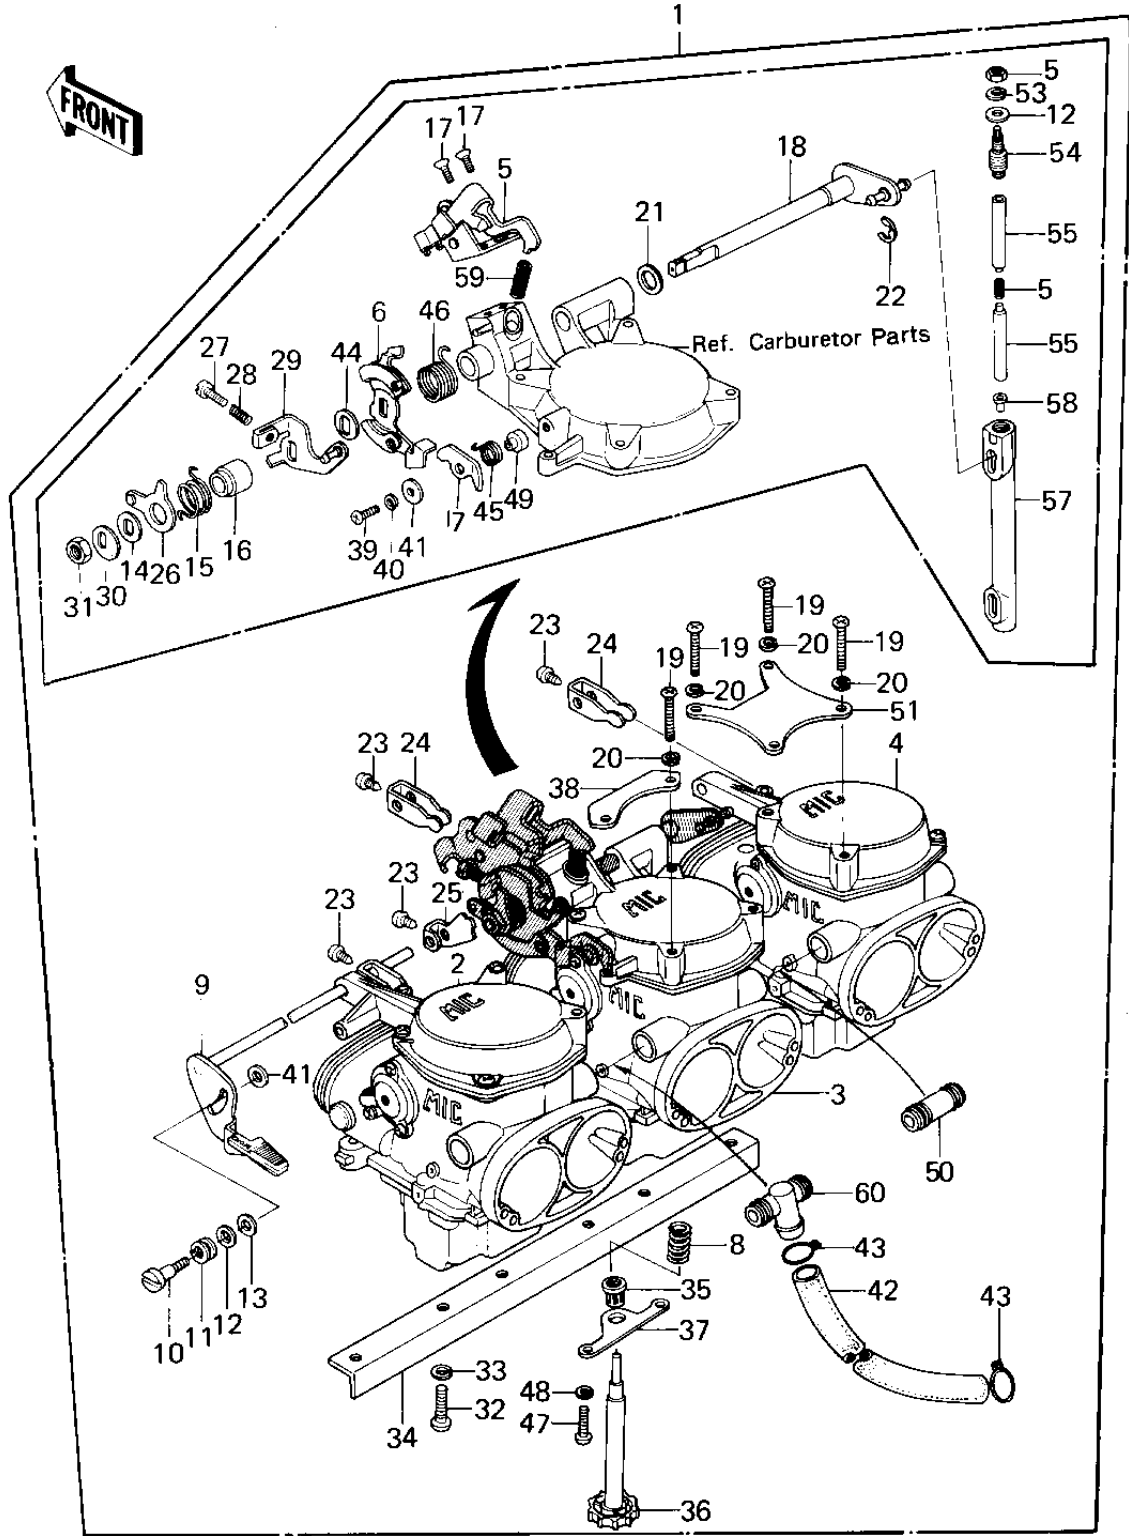

1981 KZ1300-A3 PARTS DIAGRAM

CARBURETOR ASSY