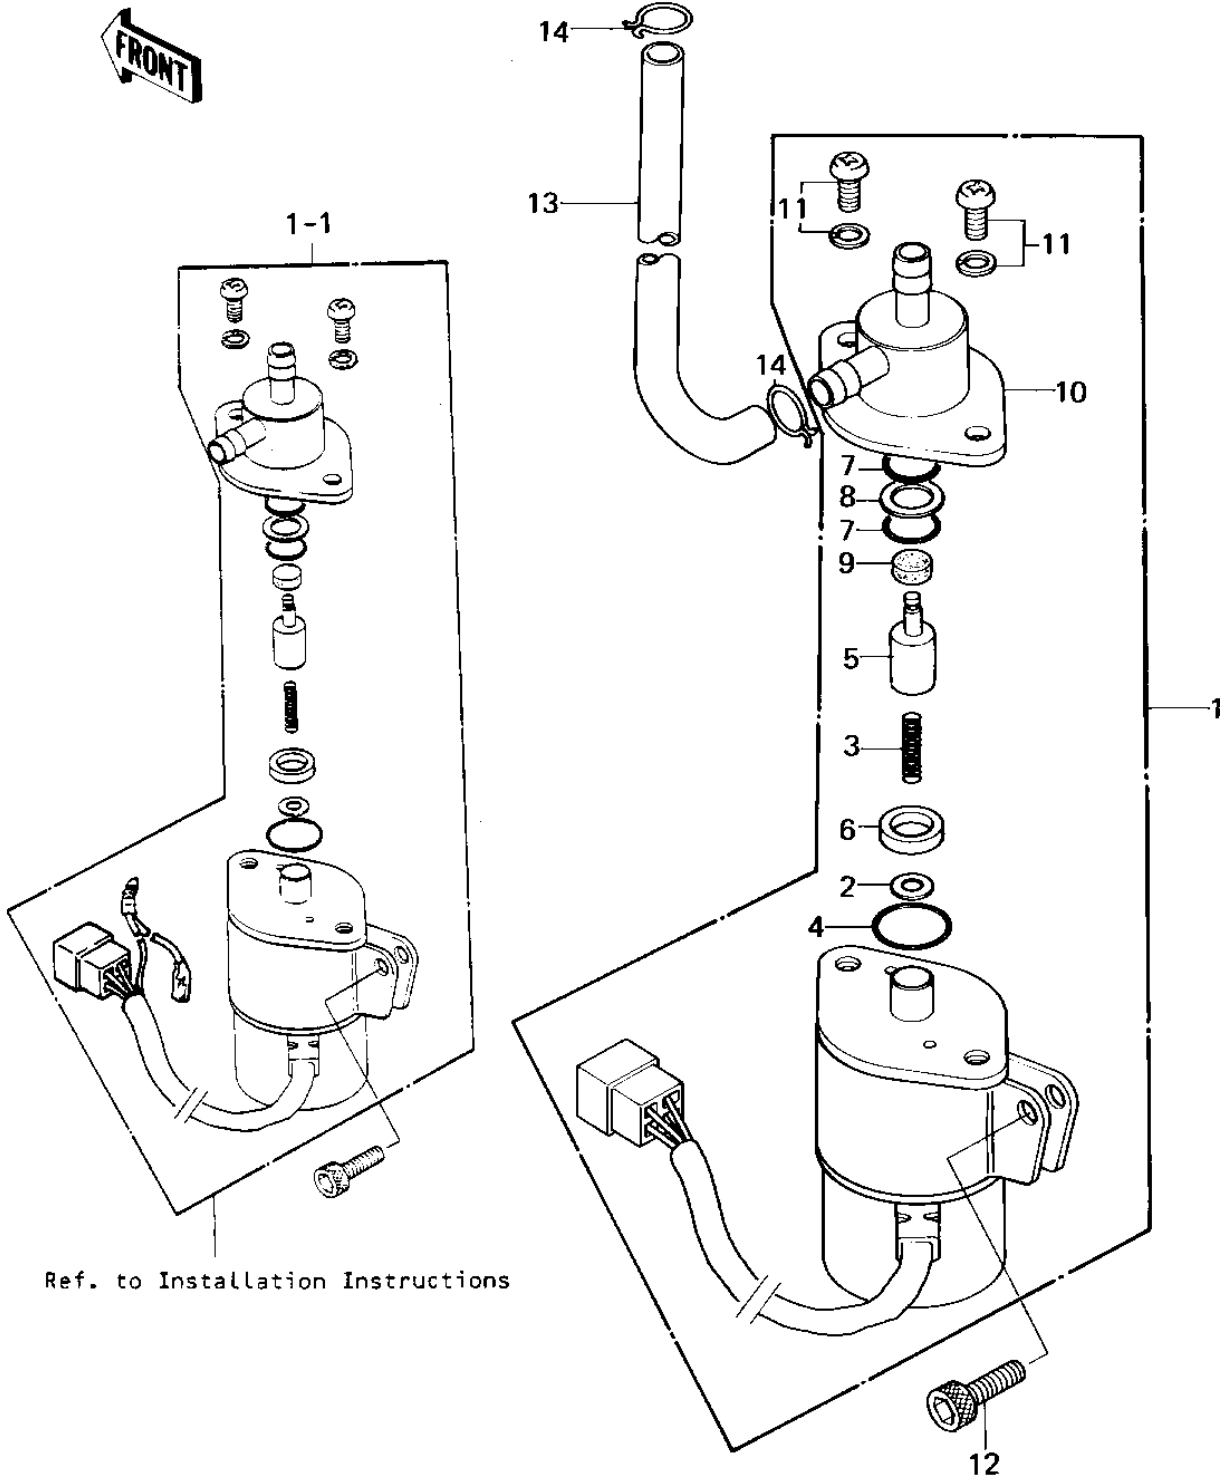

# 1979 KZ1300-A1 PARTS DIAGRAM

## FUEL SOLENOID VALVE

# 1979 KZ1300-A1 PARTS LIST

## FUEL SOLENOID VALVE

ITEM NAME	PART NUMBER	QUANTITY
VALVE ASSY,FUEL (Ref # 1)	49116-1001	1
VALVE-ASSY,FUEL (Ref # 1)	49116-1008	1
VALVE-ASSY,FUEL (Ref # 1-1)	49116-1008	1
SPACER (Ref # 2)	92026-1056	1
SPRING (Ref # 3)	92081-1170	1
"O" RING (Ref # 4)	92055-1064	1
PLUNGER (Ref # 5)	16016-1007	1
COLLAR (Ref # 6)	43058-1012	1
"O" RING (Ref # 7)	92055-1065	2
SPACER (Ref # 8)	92026-1057	1
VALVE (Ref # 9)	16126-1016	1
BODY,VALVE (Ref # 10)	16131-1003	1
SCREW,PAN HEAD (Ref # 11)	92009-1071	2
BOLT,6X14 (Ref # 12)	120P0614	1
TUBE,FUEL7.5X12.5X230 (Ref # 13)	92059-1083	1
CLAMP,FUEL TUBE (Ref # 14)	92037-1141	2