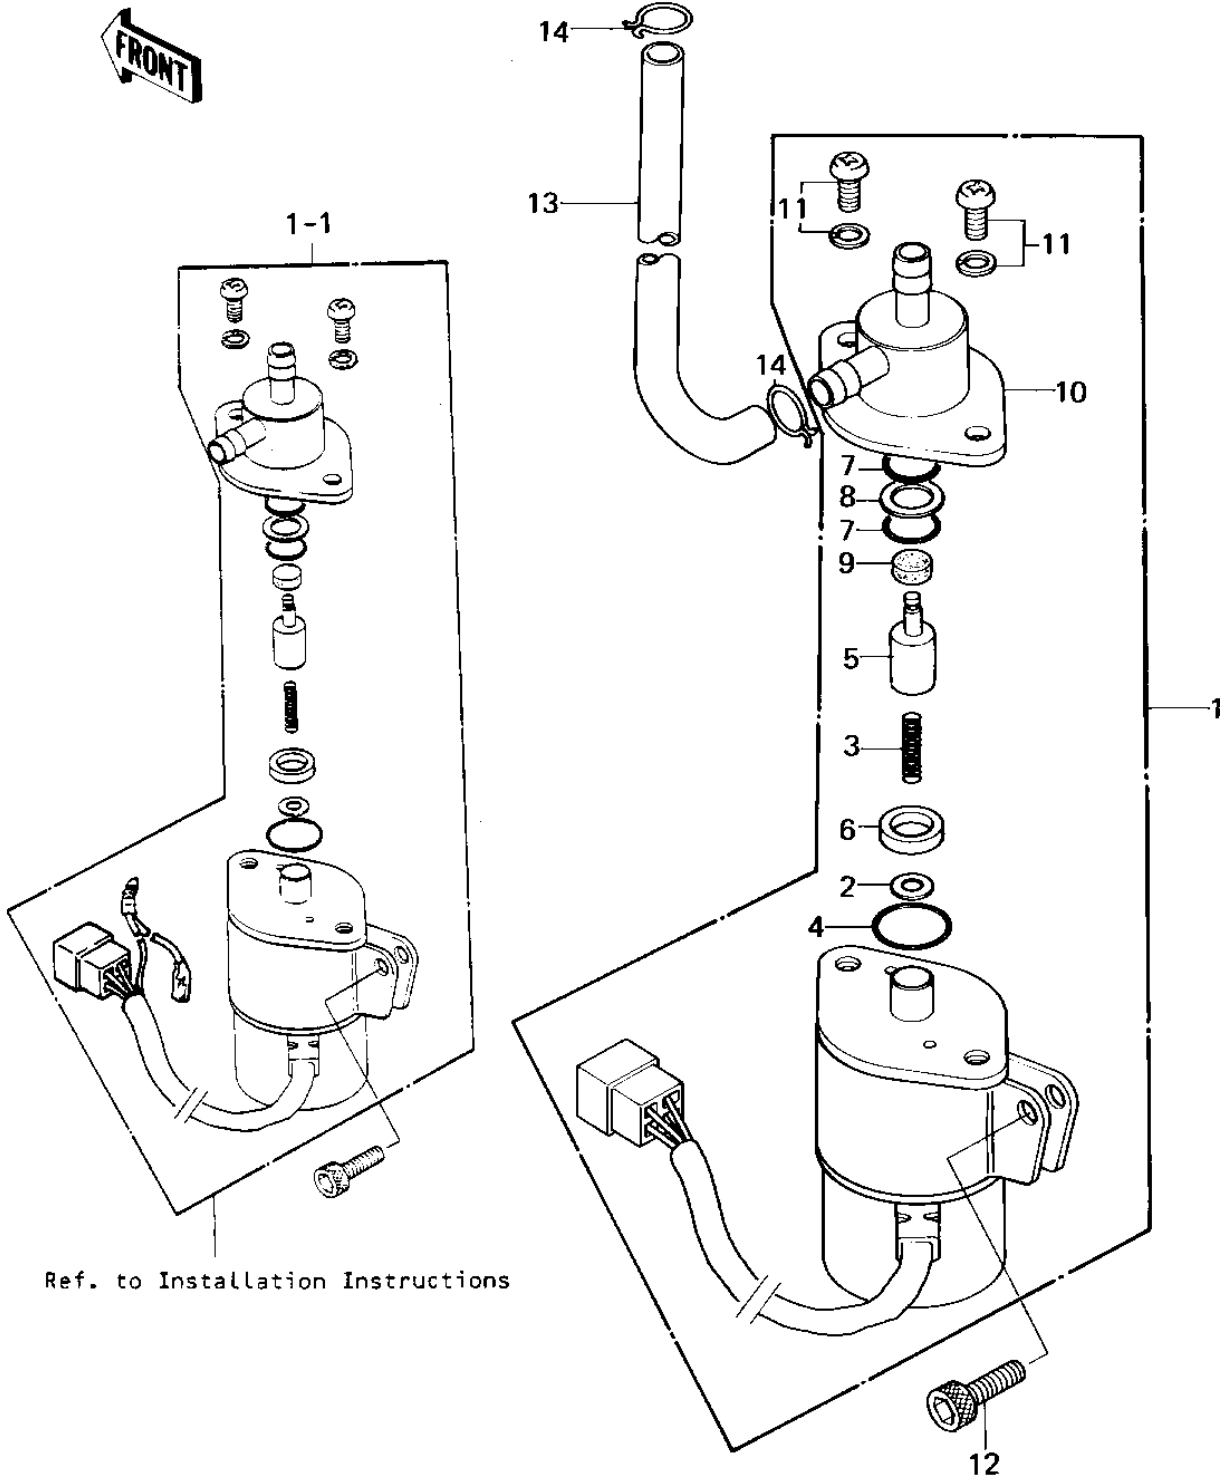

1980 KZ1300-A2 PARTS DIAGRAM

FUEL SOLENOID VALVE

1980 KZ1300-A2 PARTS LIST

FUEL SOLENOID VALVE

ITEM NAME	PART NUMBER	QUANTITY
VALVE ASSY,FUEL (Ref # 1)	49116-1001	1
VALVE-ASSY,FUEL (Ref # 1)	49116-1008	1
VALVE-ASSY,FUEL (Ref # 1-1)	49116-1008	1
SPACER (Ref # 2)	92026-1056	1
SPRING (Ref # 3)	92081-1170	1
"O" RING (Ref # 4)	92055-1064	1
PLUNGER (Ref # 5)	16016-1007	1
COLLAR (Ref # 6)	43058-1012	1
"O" RING (Ref # 7)	92055-1065	2
SPACER (Ref # 8)	92026-1057	1
VALVE (Ref # 9)	16126-1016	1
BODY,VALVE (Ref # 10)	16131-1003	1
SCREW,PAN HEAD (Ref # 11)	92009-1071	2
BOLT,6X14 (Ref # 12)	120P0614	1
TUBE,FUEL7.5X12.5X230 (Ref # 13)	92059-1083	1
CLAMP,FUEL TUBE (Ref # 14)	92037-1141	2