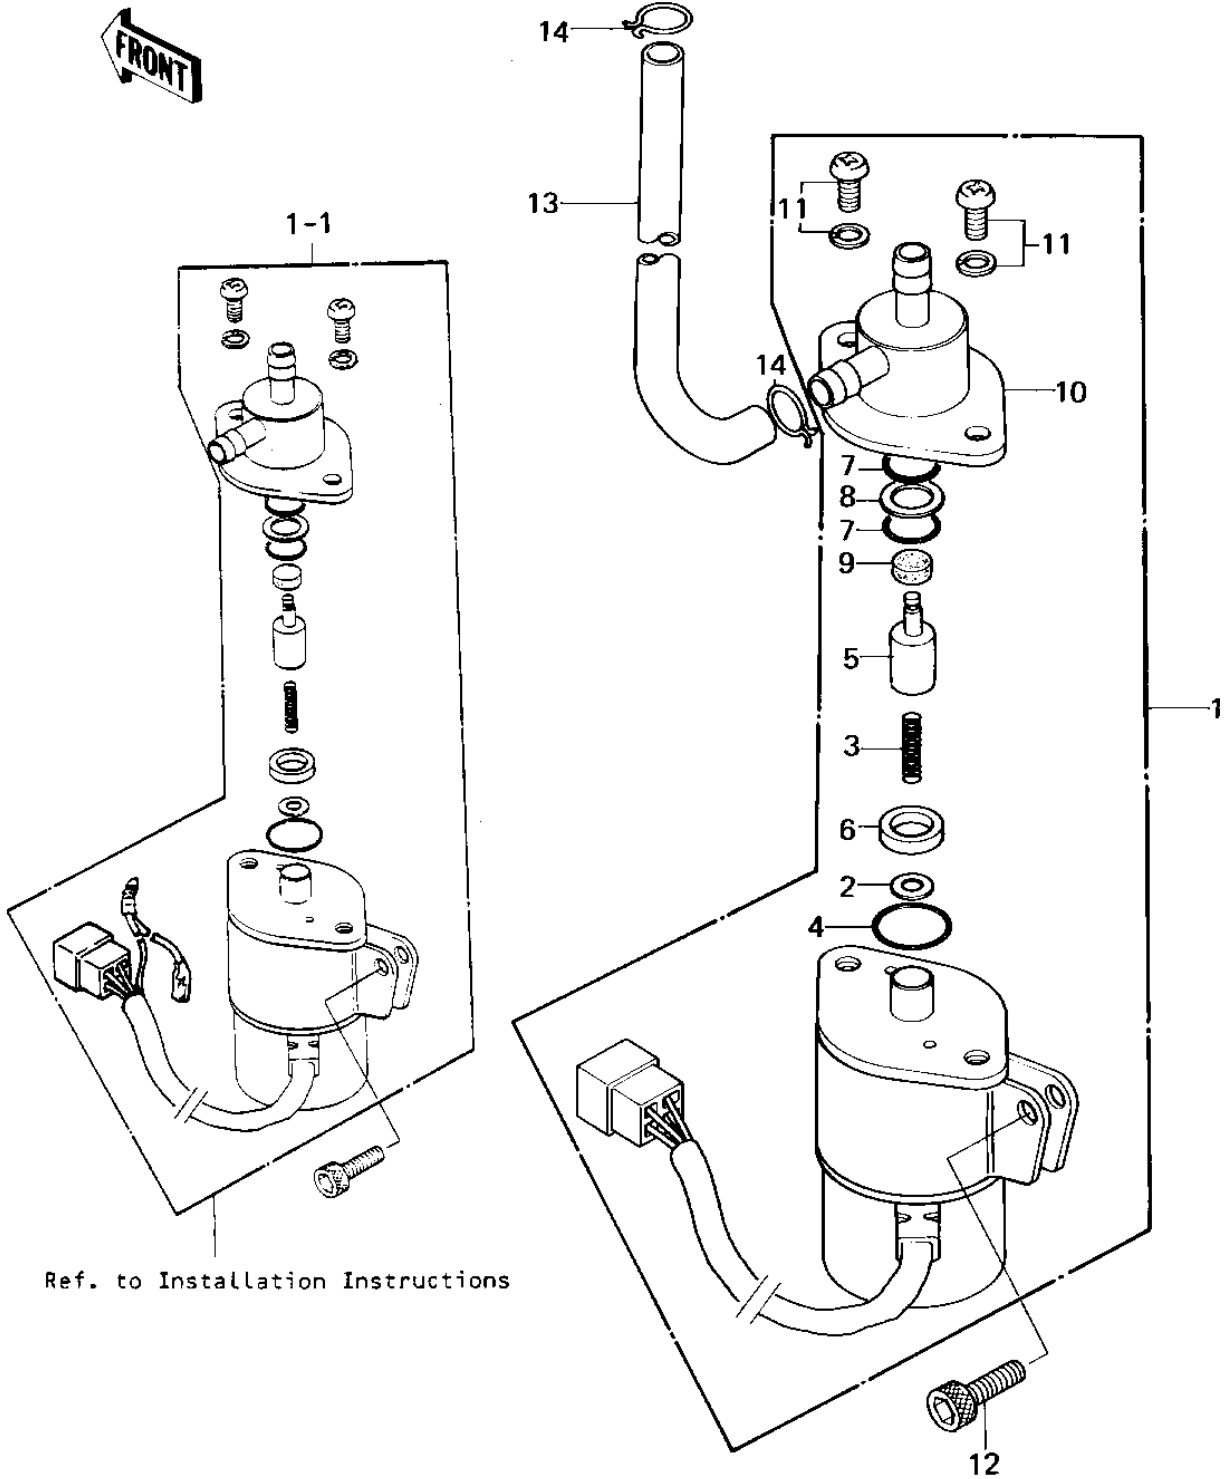

1981 KZ1300-A3 PARTS DIAGRAM

FUEL SOLENOID VALVE

1981 KZ1300-A3 PARTS LIST

FUEL SOLENOID VALVE

ITEM NAME	PART NUMBER	QUANTITY
VALVE ASSY,FUEL (Ref # 1)	49116-1001	1
VALVE-ASSY,FUEL (Ref # 1)	49116-1008	1
VALVE-ASSY,FUEL (Ref # 1-1)	49116-1008	1
SPACER (Ref # 2)	92026-1056	1
SPRING (Ref # 3)	92081-1170	1
"O" RING (Ref # 4)	92055-1064	1
PLUNGER (Ref # 5)	16016-1007	1
COLLAR (Ref # 6)	43058-1012	1
"O" RING (Ref # 7)	92055-1065	2
SPACER (Ref # 8)	92026-1057	1
VALVE (Ref # 9)	16126-1016	1
BODY,VALVE (Ref # 10)	16131-1003	1
SCREW,PAN HEAD (Ref # 11)	92009-1071	2
BOLT,6X14 (Ref # 12)	120P0614	1
TUBE,FUEL7.5X12.5X230 (Ref # 13)	92059-1083	1
CLAMP,FUEL TUBE (Ref # 14)	92037-1141	2