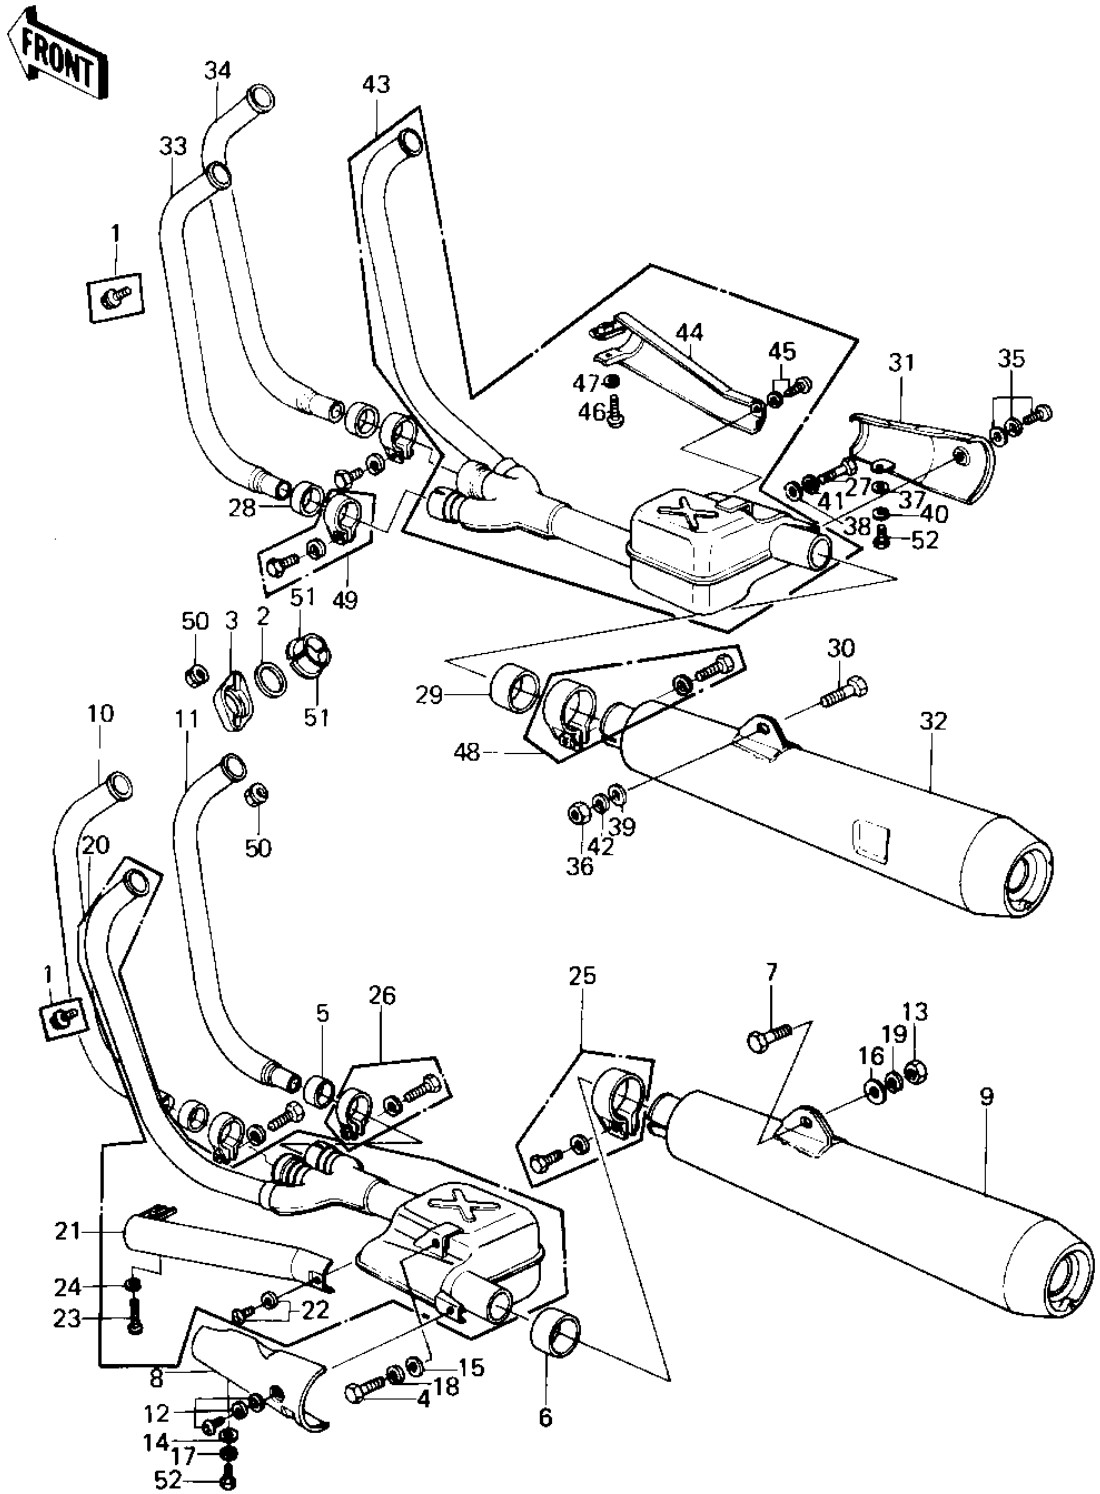

1979 KZ1300-A1 PARTS DIAGRAM

MUFFLERS

1979 KZ1300-A1 PARTS LIST

MUFFLERS

ITEM NAME	PART NUMBER	QUANTITY
BOLT,FLANGED,6X10 (Ref # 1)	130N0610	6
GASKET,EXHAUST PIPE H (Ref # 2)	11009-1866	6
HOLDER,EXHAUST PIPE (Ref # 3)	18069-1010	6
BOLT,8X25 (Ref # 4)	114N0825	1
GASKET,MUFFLER CONNEC (Ref # 5)	11060-1051	2
GASKET,EXHAUST PIPE C (Ref # 6)	11009-1666	1
BOLT,HEX HEAD 10X40 (Ref # 7)	92001-1253	1
COVER,MUFFLER,L.H,RER (Ref # 8)	14025-1149	1
BODY-COMP-MUFFLER,LH (Ref # 9)	18002-1375	1
BODY-COMP-MUFFLER,LH (Ref # 9)	18002-1375	1
PIPE-EXHAUST,#2 (Ref # 10)	18049-1164	1
PIPE-EXHAUST,#2 (Ref # 10)	18049-1164	1
PIPE-EXHAUST,#3 (Ref # 11)	18049-1165	1
PIPE-EXHAUST,#3 (Ref # 11)	18049-1165	1
SCREW,6X10 (Ref # 12)	92009-1098	1
NUT,10MM (Ref # 13)	314B1000	1
WASHER PLAIN 6MM (Ref # 14)	411B0600	1
WASHER,PLAIN,8MM (Ref # 15)	411D0800	1
WASHER PLAIN 10MM (Ref # 16)	411B1000	1
WASHER SPRING 6MM (Ref # 17)	461F0600	1
WASHER SPRING 8MM (Ref # 18)	461S0800	1
WASHER SPRING 10MM (Ref # 19)	461F1000	1
CHAMBER,POWER,L.H. (Ref # 20)	49070-1021	1
MUFFLER-COMP,LH (Ref # 20)	49070-1101	1
COVER,MUFFLER,L.H,FR (Ref # 21)	14025-1147	1
SCREW,6X12 (Ref # 22)	92009-1088	1
SCREW PAN HEAD 6X40 (Ref # 23)	220B0640	1
WASHER SPRING 6MM (Ref # 24)	461F0600	1
CLAMP,MUFFLER (Ref # 25)	92037-1105	1