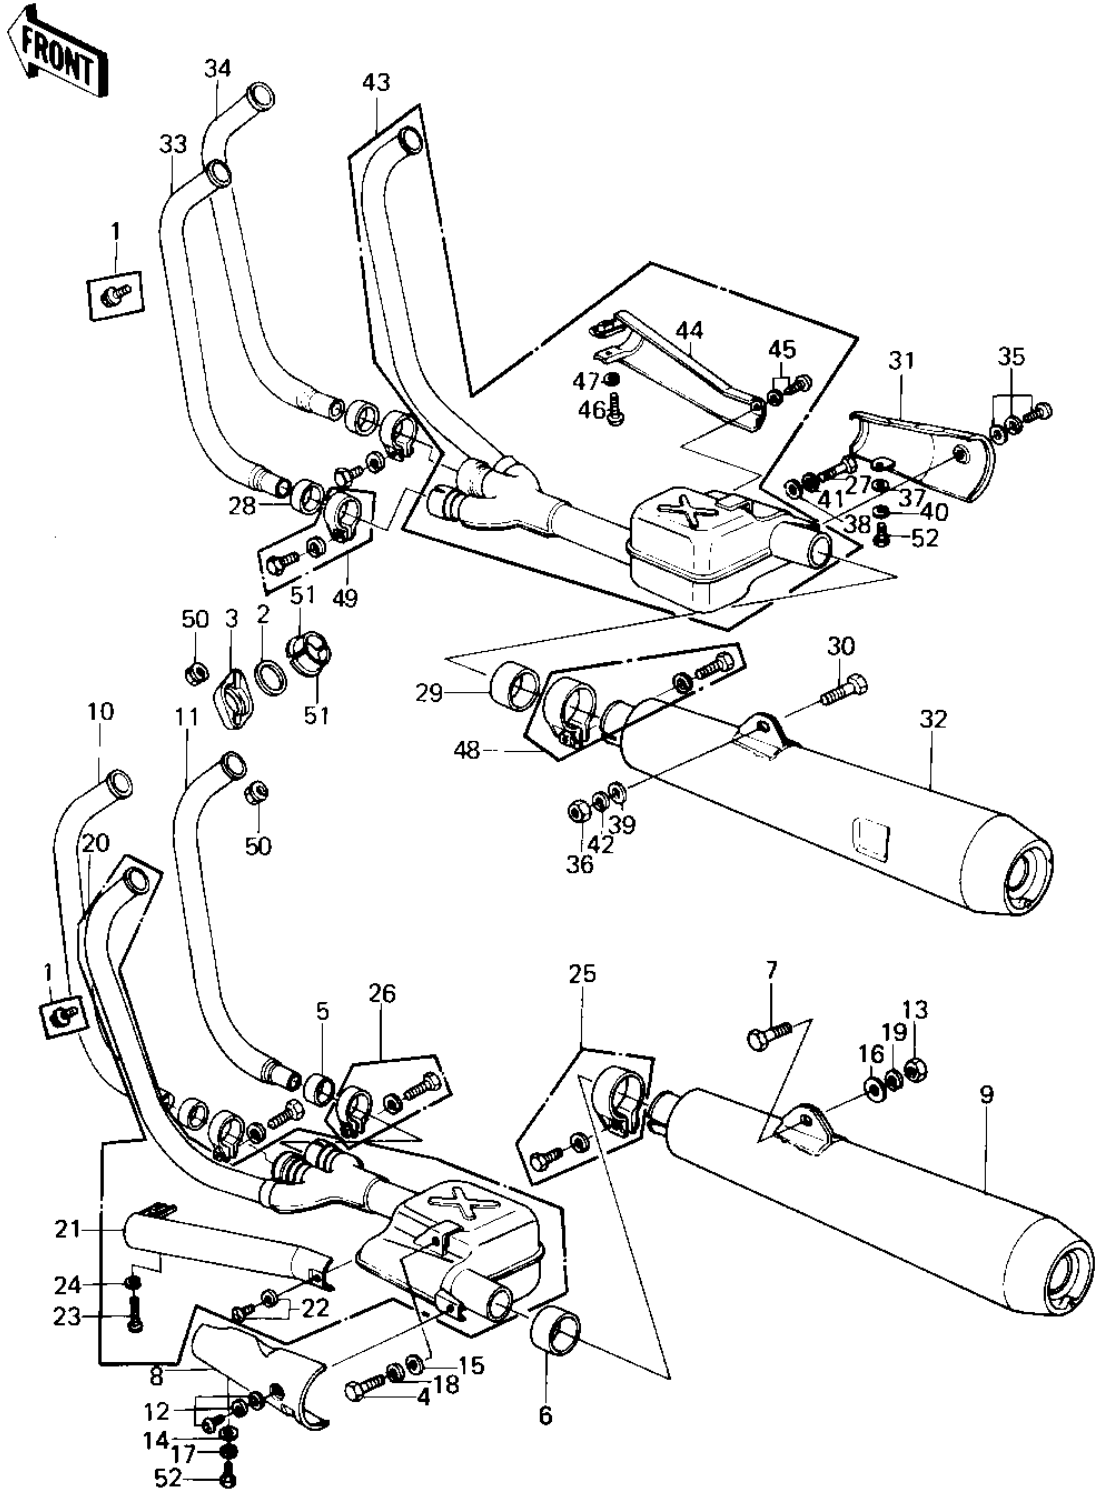

1980 KZ1300-A2 PARTS DIAGRAM

MUFFLERS

1980 KZ1300-A2 PARTS LIST

MUFFLERS

ITEM NAME	PART NUMBER	QUANTITY
BOLT,FLANGED,6X10 (Ref # 1)	130N0610	2
GASKET,EXHAUST PIPE H (Ref # 2)	11009-1866	2
HOLDER,EXHAUST PIPE (Ref # 3)	18069-1010	2
BOLT,8X25 (Ref # 4)	114N0825	2
GASKET,MUFFLER CONNEC (Ref # 5)	11060-1051	2
GASKET,EXHAUST PIPE C (Ref # 6)	11009-1666	2
BOLT,HEX HEAD 10X40 (Ref # 7)	92001-1253	2
COVER,MUFFLER,L.H,RER (Ref # 8)	14025-1149	2
BODY-COMP-MUFFLER,LH (Ref # 9)	18002-1375	2
BODY-COMP-MUFFLER,LH (Ref # 9)	18002-1375	2
PIPE-EXHAUST,#2 (Ref # 10)	18049-1164	2
PIPE-EXHAUST,#2 (Ref # 10)	18049-1164	2
PIPE-EXHAUST,#3 (Ref # 11)	18049-1165	2
PIPE-EXHAUST,#3 (Ref # 11)	18049-1165	2
SCREW,6X10 (Ref # 12)	92009-1098	2
NUT,10MM (Ref # 13)	314B1000	2
WASHER PLAIN 6MM (Ref # 14)	411B0600	2
WASHER,PLAIN,8MM (Ref # 15)	411D0800	2
WASHER PLAIN 10MM (Ref # 16)	411B1000	2
WASHER SPRING 6MM (Ref # 17)	461F0600	2
WASHER SPRING 8MM (Ref # 18)	461S0800	2
WASHER SPRING 10MM (Ref # 19)	461F1000	2
CHAMBER,POWER,L.H. (Ref # 20)	49070-1021	2
MUFFLER-COMP,LH (Ref # 20)	49070-1101	2
COVER,MUFFLER,L.H,FR (Ref # 21)	14025-1147	2
SCREW,6X12 (Ref # 22)	92009-1088	2
SCREW PAN HEAD 6X40 (Ref # 23)	220B0640	2
WASHER SPRING 6MM (Ref # 24)	461F0600	2
CLAMP,MUFFLER (Ref # 25)	92037-1105	2