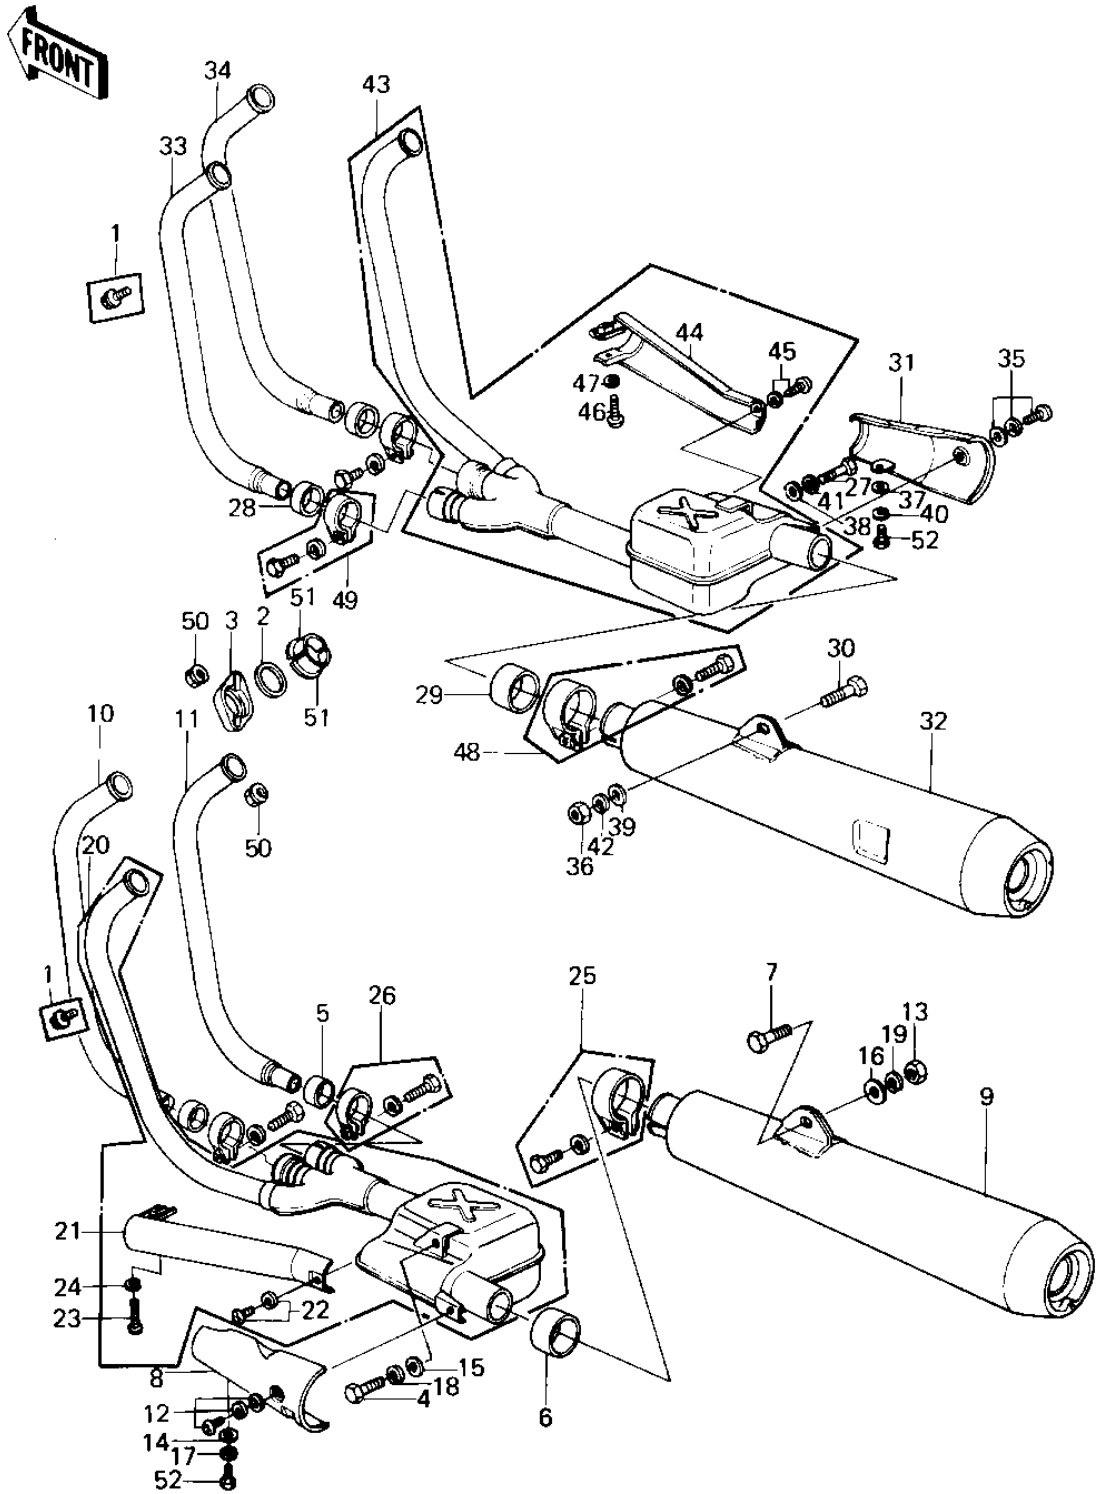

1980 KZ1300-A2 PARTS DIAGRAM

MUFFLERS

1980 KZ1300-A2 PARTS LIST

MUFFLERS

ITEM NAME	PART NUMBER	QUANTITY
BOLT,FLANGED,6X10 (Ref # 1)	130N0610	2
GASKET,EXHAUST PIPE H (Ref # 2)	11009-1866	2
HOLDER,EXHAUST PIPE (Ref # 3)	18069-1010	2
BOLT,8X25 (Ref # 4)	114N0825	2
GASKET,MUFFLER CONNEC (Ref # 5)	11060-1051	2
GASKET,EXHAUST PIPE C (Ref # 6)	11009-1666	2
BOLT,HEX HEAD 10X40 (Ref # 7)	92001-1253	2
COVER,MUFFLER,L.H,RER (Ref # 8)	14025-1149	2
BODY-COMP-MUFFLER,LH (Ref # 9)	18002-1375	2
BODY-COMP-MUFFLER,LH (Ref # 9)	18002-1375	2
PIPE-EXHAUST,#2 (Ref # 10)	18049-1164	2
PIPE-EXHAUST,#2 (Ref # 10)	18049-1164	2
PIPE-EXHAUST,#3 (Ref # 11)	18049-1165	2
PIPE-EXHAUST,#3 (Ref # 11)	18049-1165	2
SCREW,6X10 (Ref # 12)	92009-1098	2
NUT,10MM (Ref # 13)	314B1000	2
WASHER PLAIN 6MM (Ref # 14)	411B0600	2
WASHER,PLAIN,8MM (Ref # 15)	411D0800	2
WASHER PLAIN 10MM (Ref # 16)	411B1000	2
WASHER SPRING 6MM (Ref # 17)	461F0600	2
WASHER SPRING 8MM (Ref # 18)	461S0800	2
WASHER SPRING 10MM (Ref # 19)	461F1000	2
CHAMBER,POWER,L.H. (Ref # 20)	49070-1021	2
MUFFLER-COMP,LH (Ref # 20)	49070-1101	2
COVER,MUFFLER,L.H,FR (Ref # 21)	14025-1147	2
SCREW,6X12 (Ref # 22)	92009-1088	2
SCREW PAN HEAD 6X40 (Ref # 23)	220B0640	2
WASHER SPRING 6MM (Ref # 24)	461F0600	2
CLAMP,MUFFLER (Ref # 25)	92037-1105	2