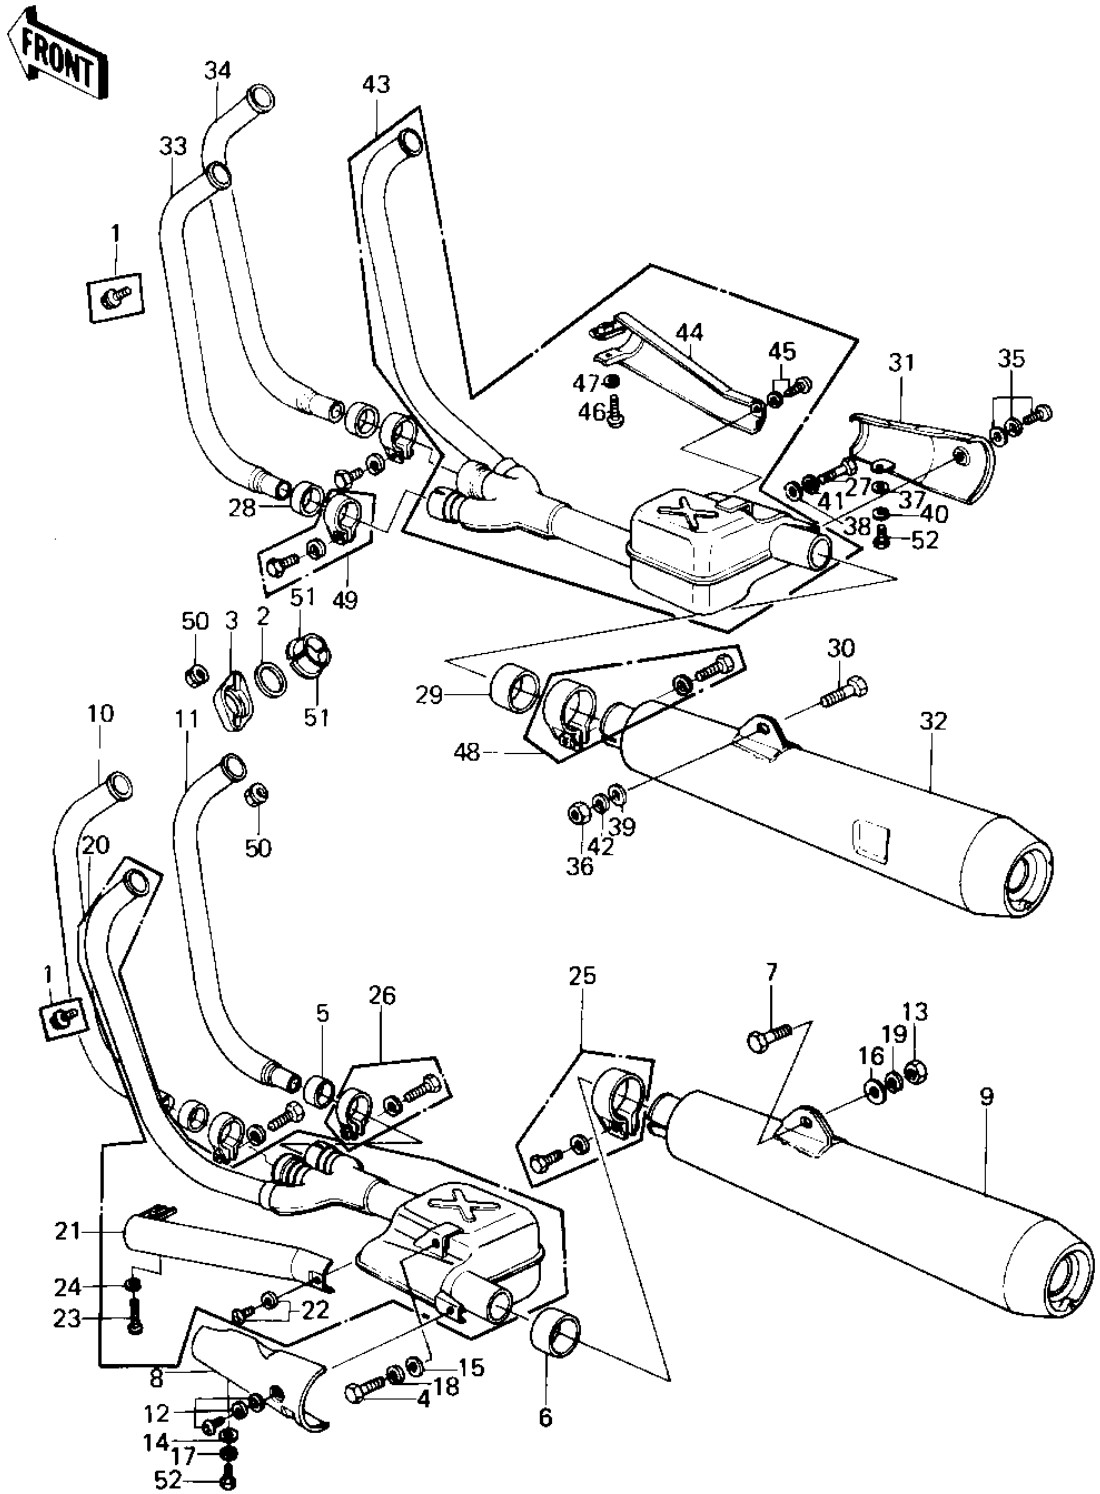

# 1981 KZ1300-A3 PARTS DIAGRAM

# 1981 KZ1300-A3 PARTS LIST

## MUFFLERS

ITEM NAME	PART NUMBER	QUANTITY
BOLT,FLANGED,6X10 (Ref # 1)	130N0610	6
GASKET,EXHAUST PIPE H (Ref # 2)	11009-1866	6
HOLDER,EXHAUST PIPE (Ref # 3)	18069-1010	6
BOLT,8X25 (Ref # 4)	114N0825	1
GASKET,MUFFLER CONNEC (Ref # 5)	11060-1051	2
GASKET,EXHAUST PIPE C (Ref # 6)	11009-1666	1
BOLT,HEX HEAD 10X40 (Ref # 7)	92001-1253	1
COVER,MUFFLER,L.H,RER (Ref # 8)	14025-1149	1
BODY-COMP-MUFFLER,LH (Ref # 9)	18002-1375	1
BODY-COMP-MUFFLER,LH (Ref # 9)	18002-1375	1
PIPE-EXHAUST,#2 (Ref # 10)	18049-1164	1
PIPE-EXHAUST,#2 (Ref # 10)	18049-1164	1
PIPE-EXHAUST,#3 (Ref # 11)	18049-1165	1
PIPE-EXHAUST,#3 (Ref # 11)	18049-1165	1
SCREW,6X10 (Ref # 12)	92009-1098	1
NUT,10MM (Ref # 13)	314B1000	1
WASHER PLAIN 6MM (Ref # 14)	411B0600	1
WASHER,PLAIN,8MM (Ref # 15)	411D0800	1
WASHER PLAIN 10MM (Ref # 16)	411B1000	1
WASHER SPRING 6MM (Ref # 17)	461F0600	1
WASHER SPRING 8MM (Ref # 18)	461S0800	1
WASHER SPRING 10MM (Ref # 19)	461F1000	1
CHAMBER,POWER,L.H. (Ref # 20)	49070-1021	1
MUFFLER-COMP,LH (Ref # 20)	49070-1101	1
COVER,MUFFLER,L.H,FR (Ref # 21)	14025-1147	1
SCREW,6X12 (Ref # 22)	92009-1088	1
SCREW PAN HEAD 6X40 (Ref # 23)	220B0640	1
WASHER SPRING 6MM (Ref # 24)	461F0600	1
CLAMP,MUFFLER (Ref # 25)	92037-1105	1