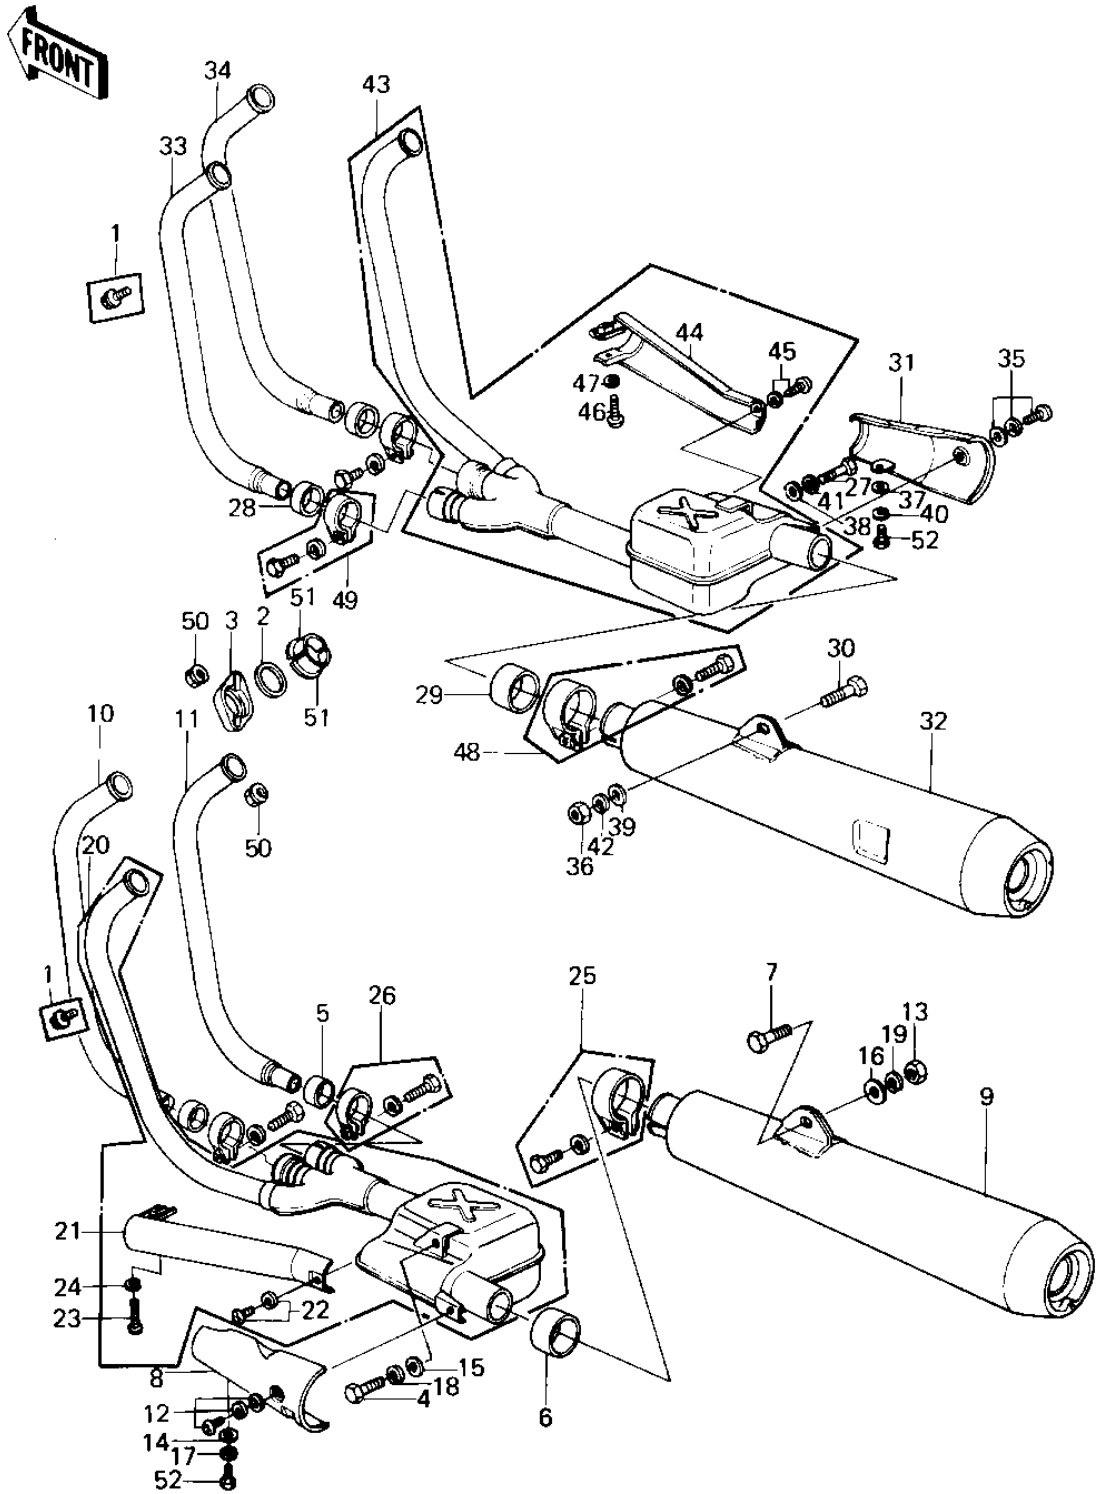

1981 KZ1300-A3 PARTS DIAGRAM

MUFFLERS

1981 KZ1300-A3 PARTS LIST

MUFFLERS

ITEM NAME	PART NUMBER	QUANTITY
BOLT,FLANGED,6X10 (Ref # 1)	130N0610	6
GASKET,EXHAUST PIPE H (Ref # 2)	11009-1866	6
HOLDER,EXHAUST PIPE (Ref # 3)	18069-1010	6
BOLT,8X25 (Ref # 4)	114N0825	1
GASKET,MUFFLER CONNEC (Ref # 5)	11060-1051	2
GASKET,EXHAUST PIPE C (Ref # 6)	11009-1666	1
BOLT,HEX HEAD 10X40 (Ref # 7)	92001-1253	1
COVER,MUFFLER,L.H,RER (Ref # 8)	14025-1149	1
BODY-COMP-MUFFLER,LH (Ref # 9)	18002-1375	1
BODY-COMP-MUFFLER,LH (Ref # 9)	18002-1375	1
PIPE-EXHAUST,#2 (Ref # 10)	18049-1164	1
PIPE-EXHAUST,#2 (Ref # 10)	18049-1164	1
PIPE-EXHAUST,#3 (Ref # 11)	18049-1165	1
PIPE-EXHAUST,#3 (Ref # 11)	18049-1165	1
SCREW,6X10 (Ref # 12)	92009-1098	1
NUT,10MM (Ref # 13)	314B1000	1
WASHER PLAIN 6MM (Ref # 14)	411B0600	1
WASHER,PLAIN,8MM (Ref # 15)	411D0800	1
WASHER PLAIN 10MM (Ref # 16)	411B1000	1
WASHER SPRING 6MM (Ref # 17)	461F0600	1
WASHER SPRING 8MM (Ref # 18)	461S0800	1
WASHER SPRING 10MM (Ref # 19)	461F1000	1
CHAMBER,POWER,L.H. (Ref # 20)	49070-1021	1
MUFFLER-COMP,LH (Ref # 20)	49070-1101	1
COVER,MUFFLER,L.H,FR (Ref # 21)	14025-1147	1
SCREW,6X12 (Ref # 22)	92009-1088	1
SCREW PAN HEAD 6X40 (Ref # 23)	220B0640	1
WASHER SPRING 6MM (Ref # 24)	461F0600	1
CLAMP,MUFFLER (Ref # 25)	92037-1105	1