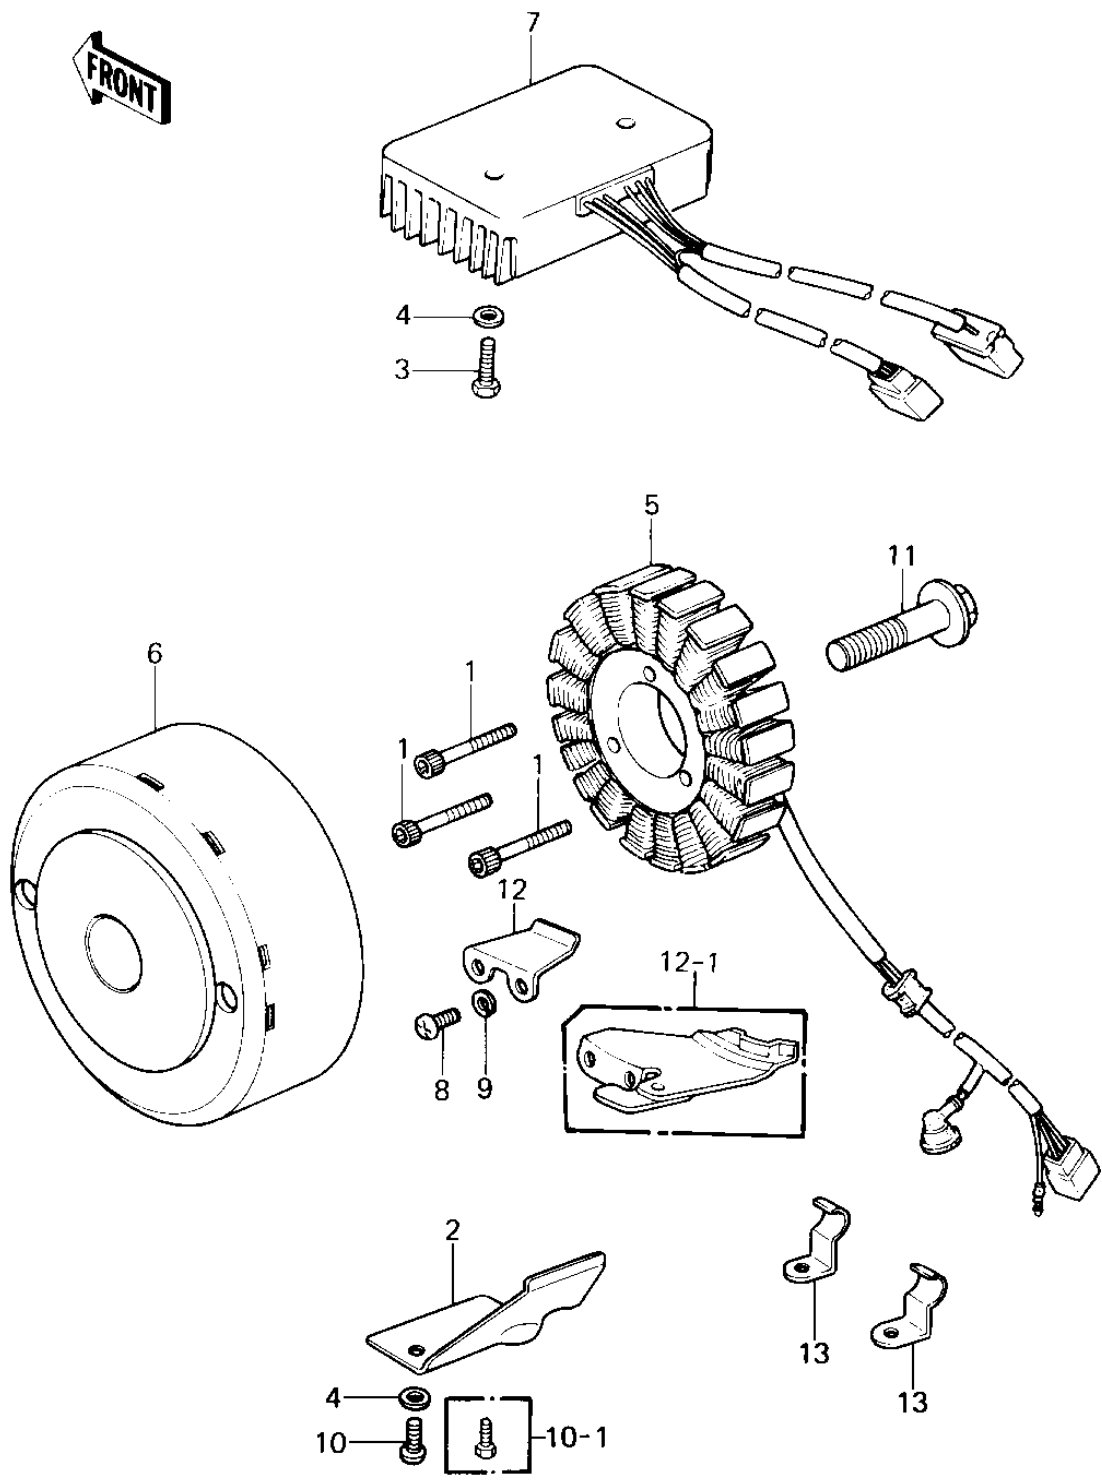

# 1979 KZ1300-A1 PARTS DIAGRAM

GENERATOR/REGULATOR

# 1979 KZ1300-A1 PARTS LIST

## GENERATOR/REGULATOR

ITEM NAME	PART NUMBER	QUANTITY
BOLT,SOCKET,5X30 (Ref # 1)	120Q0530A	3
BOLT,SOCKET,5X35 (Ref # 1)	120Q0535A	3
COVER,GENERATOR LEAD (Ref # 2)	14025-1153	1
BOLT-UPSET (Ref # 3)	112G0625	2
BOLT-UPSET 6X14 (Ref # 3)	112B0614	2
WASHER PLAIN 6MM (Ref # 4)	410B0600	4
STATOR ASSY (Ref # 5)	21003-1020	1
STATOR ASSY (Ref # 5)	21003-1035	1
ROTOR (Ref # 6)	21007-1015	1
ROTOR (Ref # 6)	21007-1029	1
REGULATOR,VOLTAGE (Ref # 7)	21066-1007	1
REGULATOR,VOLTAGE (Ref # 7)	21066-1015	1
SCREW PAN HEAD 5X12 (Ref # 8)	220B0512	2
WASHER SPRING 5MM (Ref # 9)	461F0500	2
SCREW PAN HEAD 6X10 (Ref # 10)	220B0610	2
BOLT,6X10 (Ref # 10-1)	112G0610	2
BOLT,10X40 (Ref # 11)	92001-1201	1
CLAMP,GENERATOR LEAD (Ref # 12)	92037-1098	1
CLAMP,GENERATOR LEAD (Ref # 12)	92037-1098	1
CLAMP,GENERATOR LEAD (Ref # 12-1)	92037-1207	1
CLAMP,LEAD WIRE (Ref # 13)	92037-1345	2