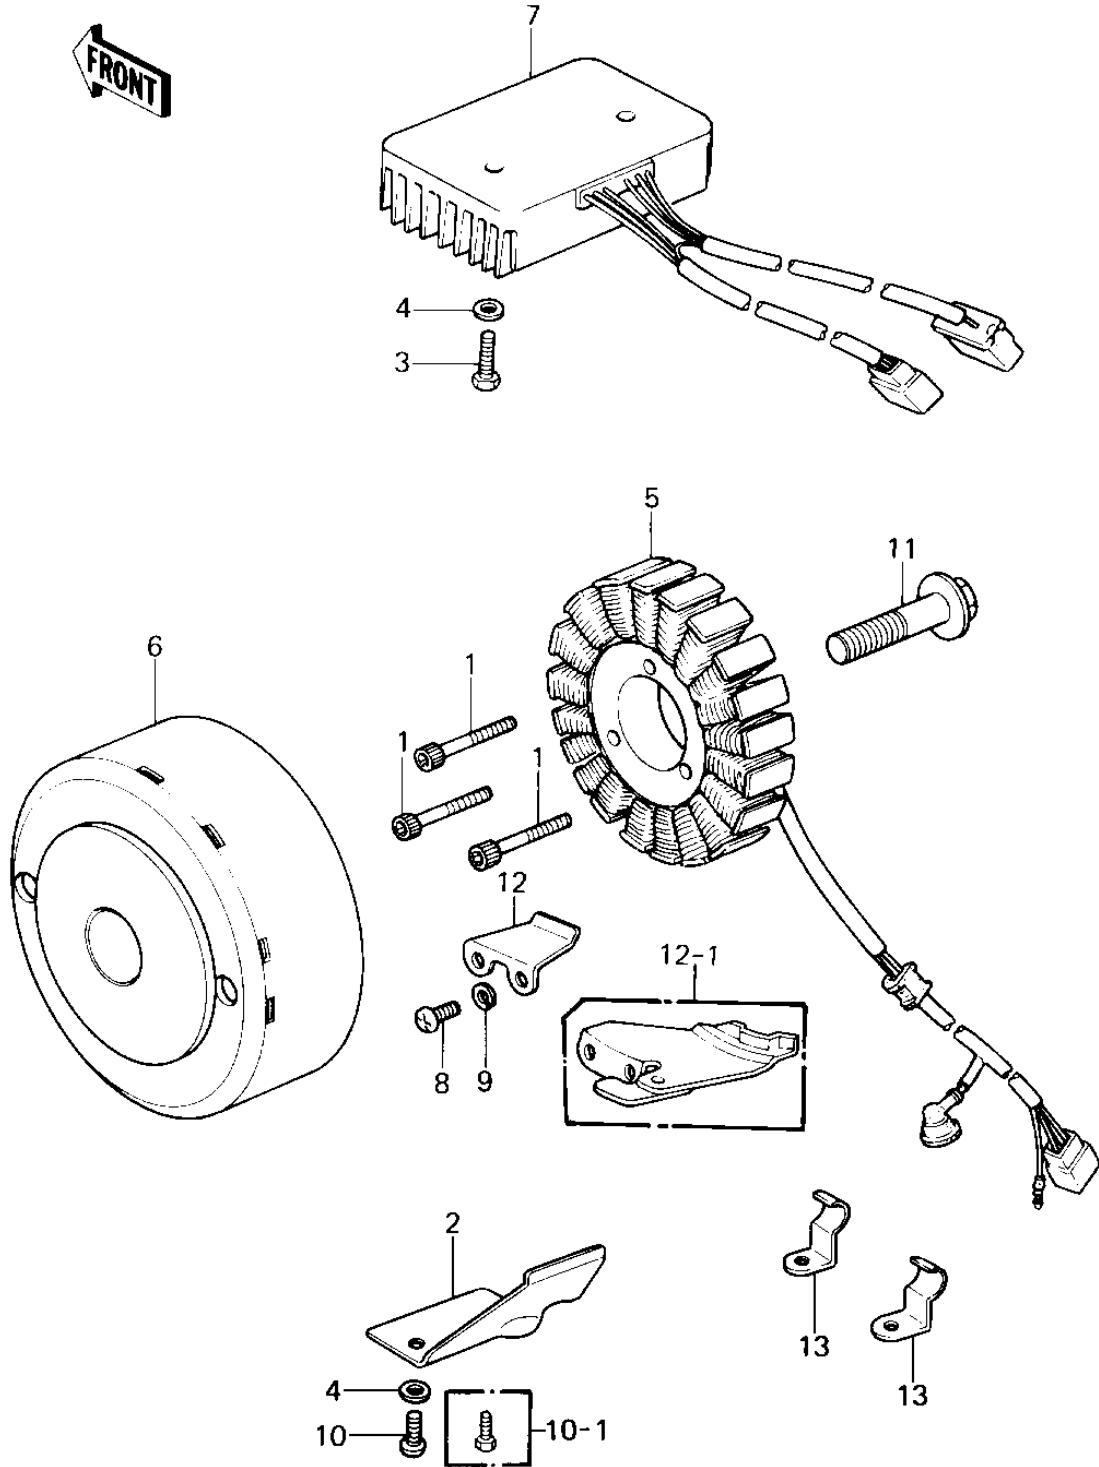

1980 KZ1300-A2 PARTS DIAGRAM

GENERATOR/REGULATOR

1980 KZ1300-A2 PARTS LIST

GENERATOR/REGULATOR

ITEM NAME	PART NUMBER	QUANTITY
BOLT,SOCKET,5X30 (Ref # 1)	120Q0530A	1
BOLT,SOCKET,5X35 (Ref # 1)	120Q0535A	1
COVER,GENERATOR LEAD (Ref # 2)	14025-1153	1
BOLT-UPSET (Ref # 3)	112G0625	1
BOLT-UPSET 6X14 (Ref # 3)	112B0614	1
WASHER PLAIN 6MM (Ref # 4)	410B0600	1
STATOR ASSY (Ref # 5)	21003-1020	1
STATOR ASSY (Ref # 5)	21003-1035	1
ROTOR (Ref # 6)	21007-1015	1
ROTOR (Ref # 6)	21007-1029	1
REGULATOR,VOLTAGE (Ref # 7)	21066-1007	1
REGULATOR,VOLTAGE (Ref # 7)	21066-1015	1
SCREW PAN HEAD 5X12 (Ref # 8)	220B0512	1
WASHER SPRING 5MM (Ref # 9)	461F0500	1
SCREW PAN HEAD 6X10 (Ref # 10)	220B0610	1
BOLT,6X10 (Ref # 10-1)	112G0610	1
BOLT,10X40 (Ref # 11)	92001-1201	1
CLAMP,GENERATOR LEAD (Ref # 12)	92037-1098	1
CLAMP,GENERATOR LEAD (Ref # 12)	92037-1098	1
CLAMP,GENERATOR LEAD (Ref # 12-1)	92037-1207	1
CLAMP,LEAD WIRE (Ref # 13)	92037-1345	1