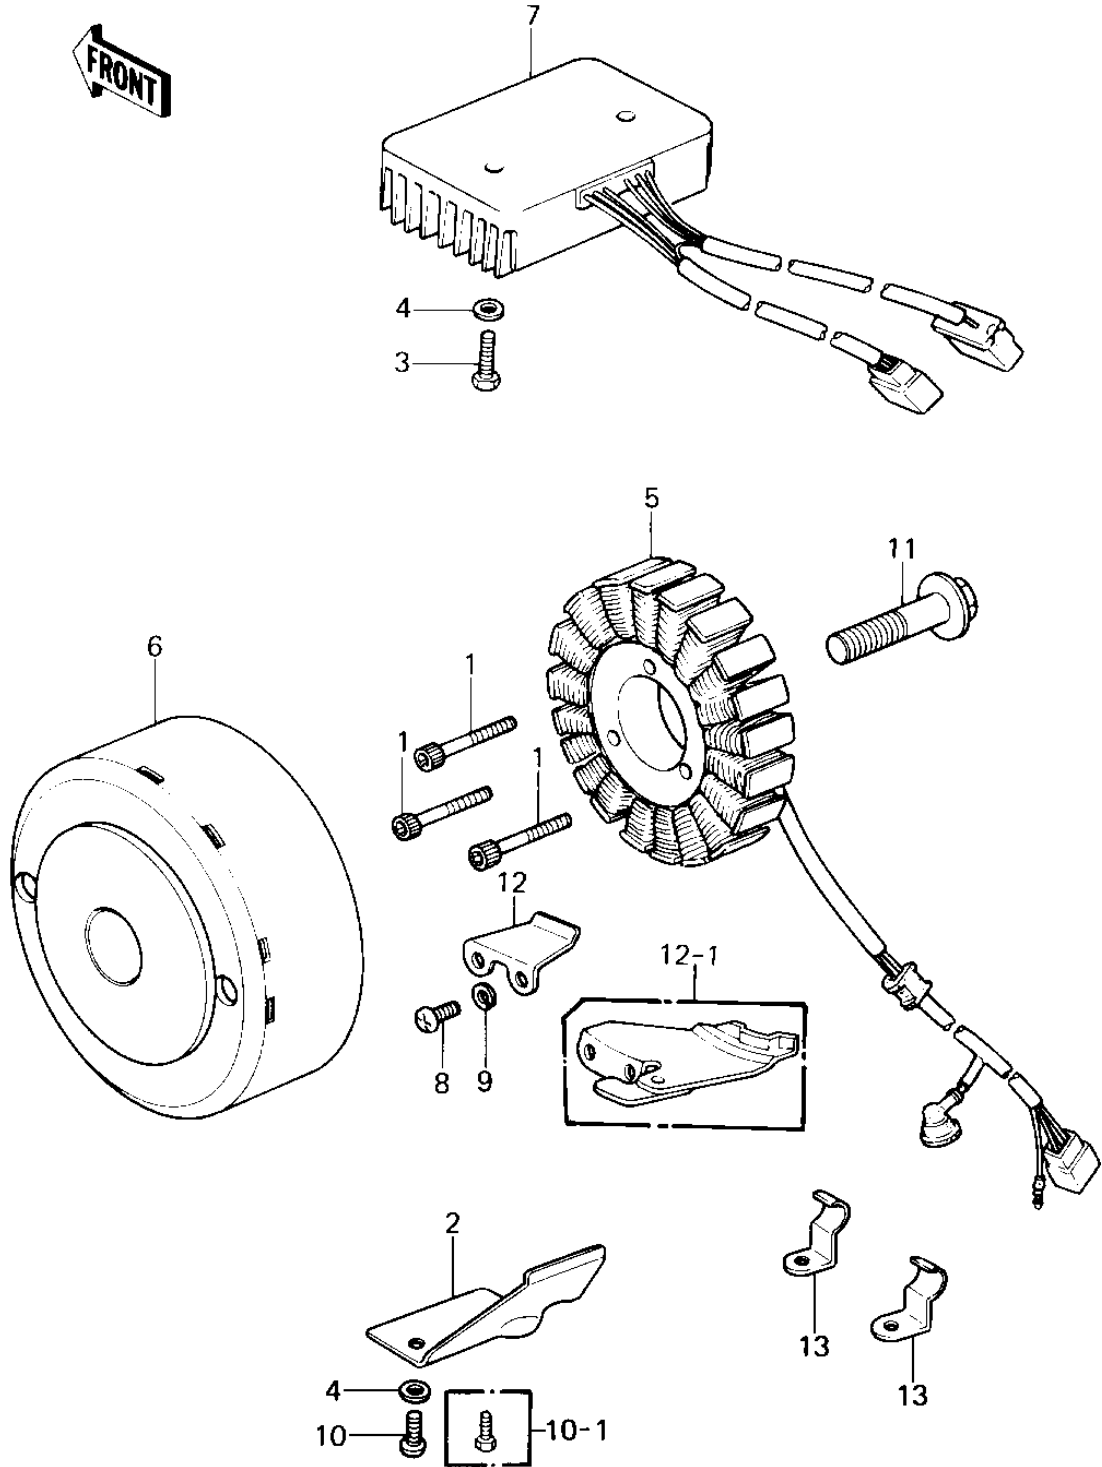

# 1981 KZ1300-A3 PARTS DIAGRAM

GENERATOR/REGULATOR

# 1981 KZ1300-A3 PARTS LIST

## GENERATOR/REGULATOR

ITEM NAME	PART NUMBER	QUANTITY
BOLT,SOCKET,5X30 (Ref # 1)	120Q0530A	3
BOLT,SOCKET,5X35 (Ref # 1)	120Q0535A	3
COVER,GENERATOR LEAD (Ref # 2)	14025-1153	1
BOLT-UPSET (Ref # 3)	112G0625	2
BOLT-UPSET 6X14 (Ref # 3)	112B0614	2
WASHER PLAIN 6MM (Ref # 4)	410B0600	4
STATOR ASSY (Ref # 5)	21003-1020	1
STATOR ASSY (Ref # 5)	21003-1035	1
ROTOR (Ref # 6)	21007-1015	1
ROTOR (Ref # 6)	21007-1029	1
REGULATOR,VOLTAGE (Ref # 7)	21066-1007	1
REGULATOR,VOLTAGE (Ref # 7)	21066-1015	1
SCREW PAN HEAD 5X12 (Ref # 8)	220B0512	2
WASHER SPRING 5MM (Ref # 9)	461F0500	2
SCREW PAN HEAD 6X10 (Ref # 10)	220B0610	2
BOLT,6X10 (Ref # 10-1)	112G0610	2
BOLT,10X40 (Ref # 11)	92001-1201	1
CLAMP,GENERATOR LEAD (Ref # 12)	92037-1098	1
CLAMP,GENERATOR LEAD (Ref # 12)	92037-1098	1
CLAMP,GENERATOR LEAD (Ref # 12-1)	92037-1207	1
CLAMP,LEAD WIRE (Ref # 13)	92037-1345	2