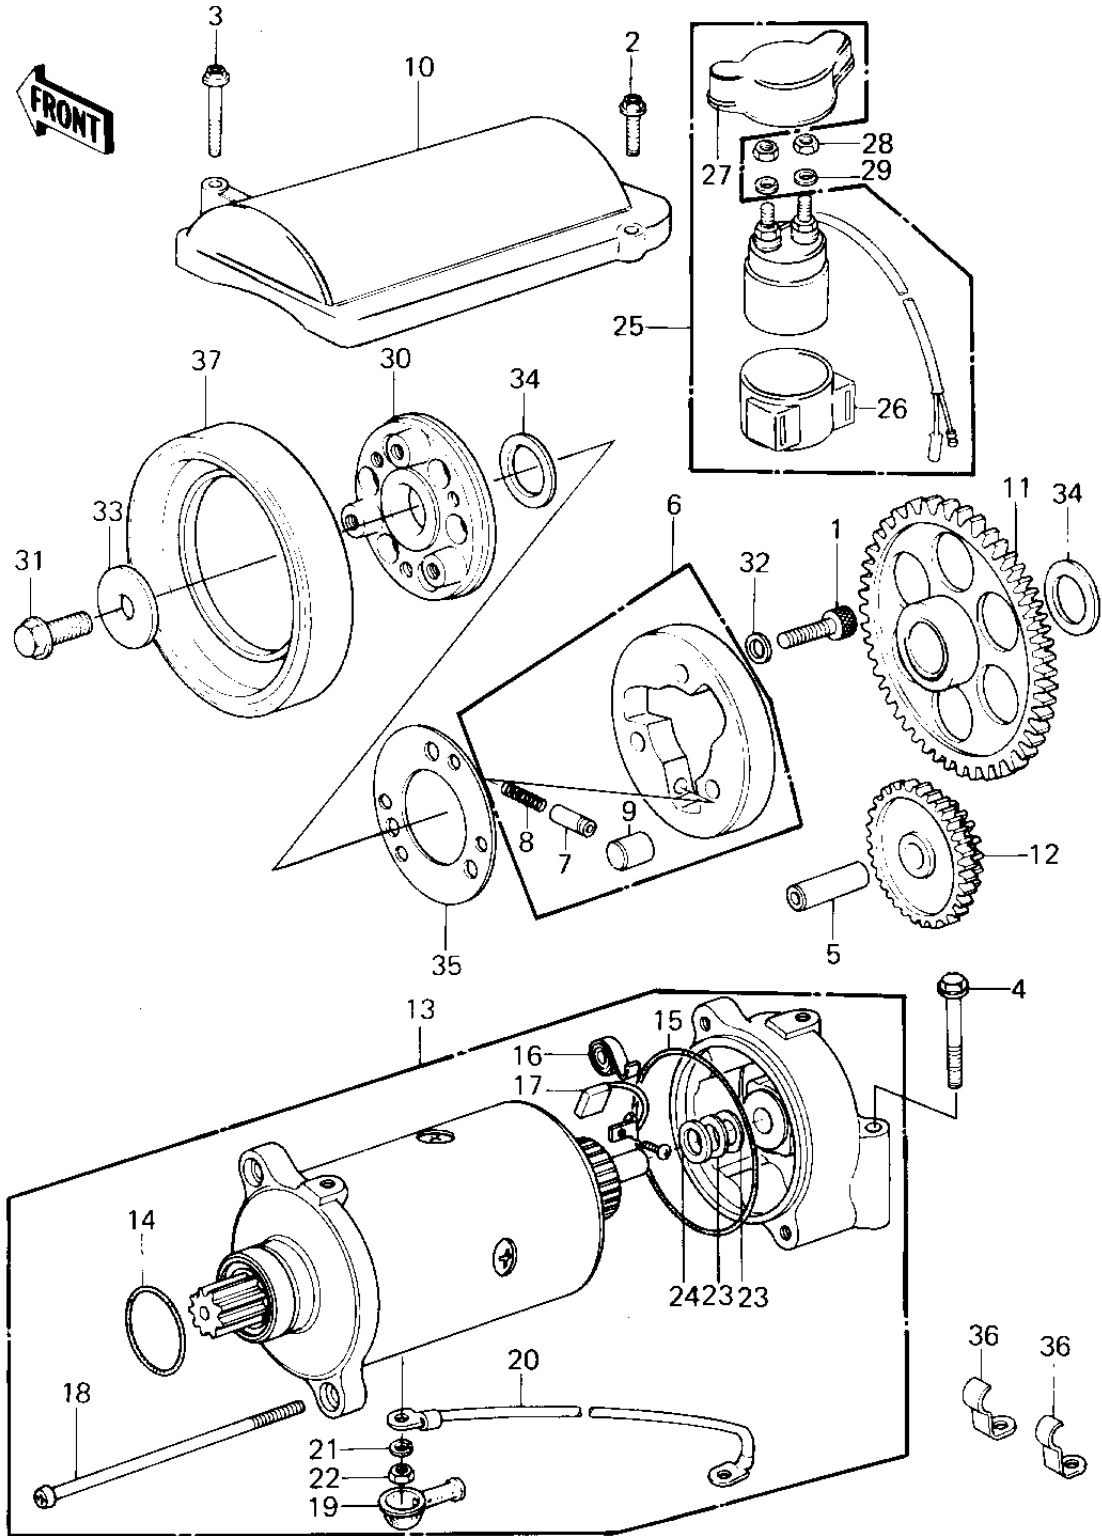

1979 KZ1300-A1 PARTS DIAGRAM

STARTER MOTOR/STARTER CLUTCH (KZ1300-A1/

1979 KZ1300-A1 PARTS LIST

STARTER MOTOR/STARTER CLUTCH (KZ1300-A1/

ITEM NAME	PART NUMBER	QUANTITY
BOLT,SOCKET,8X30 (Ref # 1)	120P0830	3
BOLT,FLANGED,6X25 (Ref # 2)	130B0625	1
BOLT,FLANGED,6X40 (Ref # 3)	130B0640	1
BOLT,FLANGED,6X55 (Ref # 4)	130G0655	2
PIN-PISTON (Ref # 5)	13002-019	2
CLUTCH-ASSY-ONEWAY (Ref # 6)	13193-1012	1
PIN (Ref # 7)	92043-087	3
SPRING (Ref # 8)	92081-110	3
ROLLER (Ref # 9)	92122-004	3
COVER,STARTER MOTOR (Ref # 10)	14025-1752	1
GEAR,STARTER CLUTCH (Ref # 11)	16085-1010	1
GEAR,STARTER REDUCTON (Ref # 12)	16085-1011	1
MOTOR ASSY,STARTER (Ref # 13)	21163-1005	1
"0" RING,STARTING MTR (Ref # 14)	21027-004	1
"0" RING,STARTING MTR (Ref # 15)	21027-003	2
SPRING,CARBON BRUSH (Ref # 16)	21040-003	2
CARBON BRUSH (Ref # 17)	21039-003	2
SCREW,PAN HEAD,6X110 (Ref # 18)	21015-005	2
GROMMET,CORD (Ref # 19)	21017-017	1
WIRE,LEAD,STARTER MTR (Ref # 20)	26011-1054	1
WASHER SPRING 6MM (Ref # 21)	461F0600	2
NUT 6MM (Ref # 22)	312B0600	2
WASHER,THRUST,0.2T (Ref # 23)	21025-011	AR
WASHER,THRUST,1.6T (Ref # 24)	21025-010	1
SWITCH,MAGNETIC (Ref # 25)	27010-1025	1
DAMPER MAG SWITCH SHK (Ref # 26)	21064-002	1
COVER,MAGNETIC SWITCH (Ref # 27)	14025-1165	1
NUT 6MM (Ref # 28)	312B0600	2
WASHER SPRING 6MM (Ref # 29)	461F0600	2

1979 KZ1300-A1 PARTS LIST

STARTER MOTOR/STARTER CLUTCH (KZ1300-A1/

ITEM NAME	PART NUMBER	QUANTITY
HUB,TORSION DAMPER (Ref # 30)	49030-1002	1
BOLT,DAMPER,L.H.THRED (Ref # 31)	92001-1212	1
WASHER,PLAIN (Ref # 32)	92022-1108	3
WASHER-PLN,11X36X4 (Ref # 33)	92022-307	2
SPACER,25X34X2.3 (Ref # 34)	92026-1059	2
PLATE,CLUTCH STARTER (Ref # 35)	92026-112	1
CLAMP,LEAD WIRE (Ref # 36)	92037-1345	1
DAMPER,TORSION (Ref # 37)	92075-1118	1