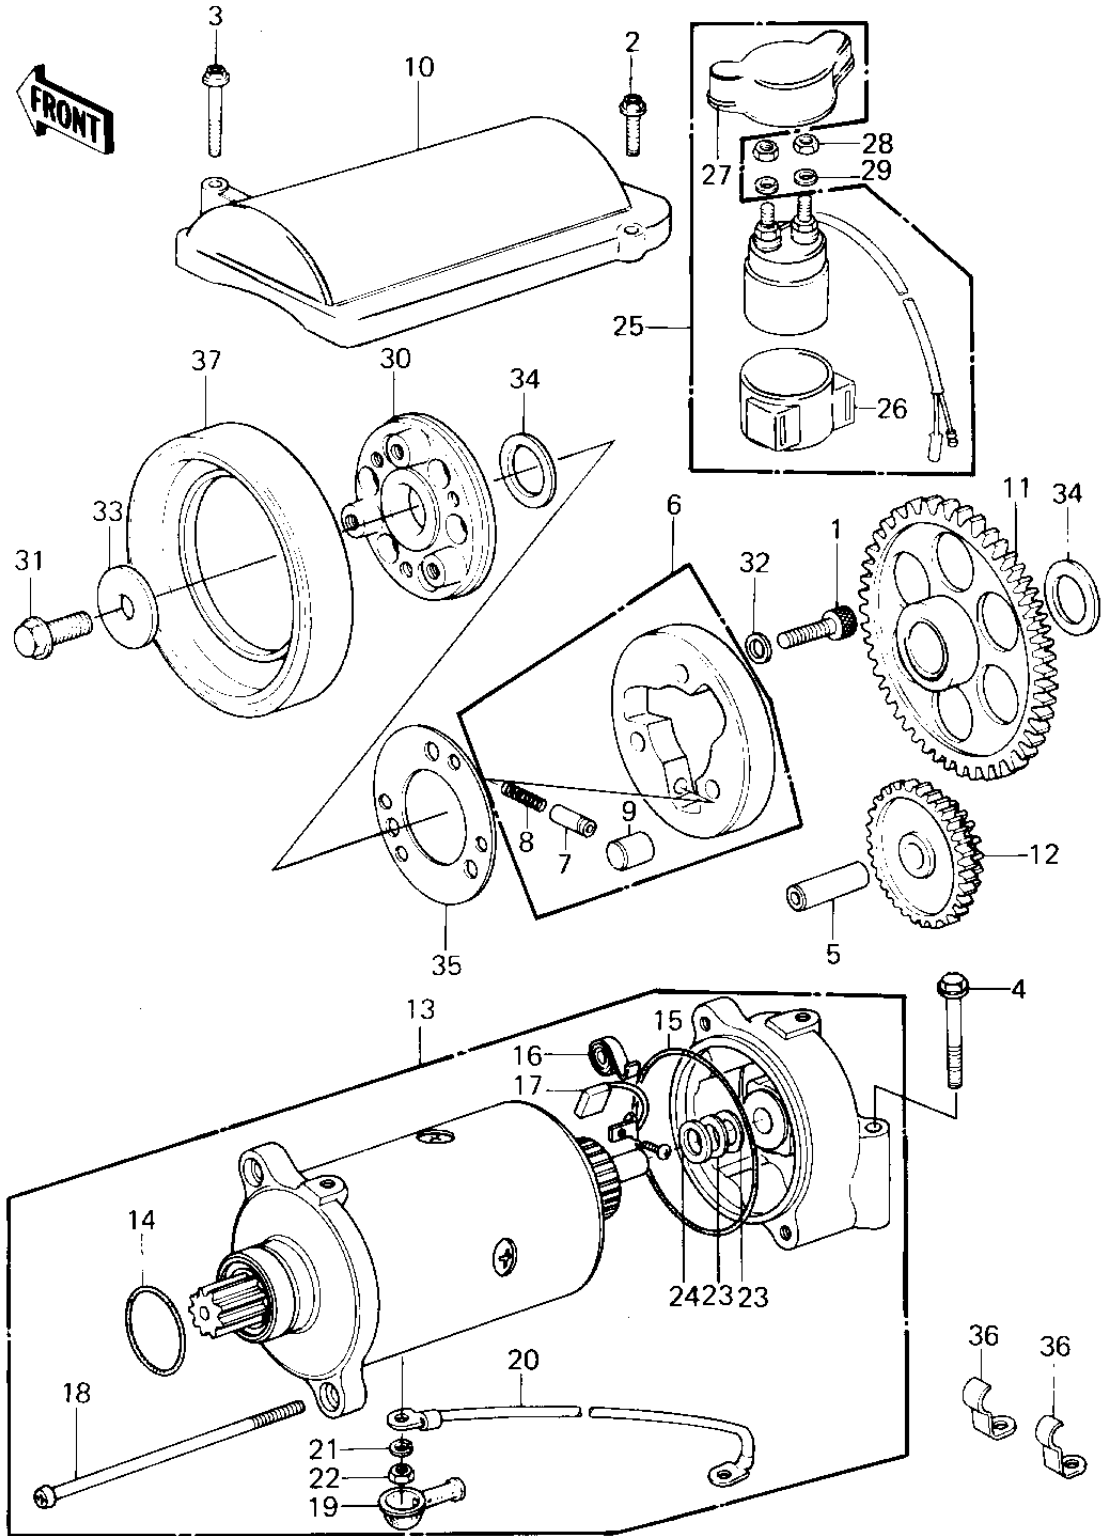

# 1979 KZ1300-A1 PARTS DIAGRAM

STARTER MOTOR/STARTER CLUTCH (KZ1300-A1/

## STARTER MOTOR/STARTER CLUTCH (KZ1300-A1/

ITEM NAME	PART NUMBER	QUANTITY
BOLT,SOCKET,8X30 (Ref # 1)	120P0830	3
BOLT,FLANGED,6X25 (Ref # 2)	130B0625	1
BOLT,FLANGED,6X40 (Ref # 3)	130B0640	1
BOLT,FLANGED,6X55 (Ref # 4)	130G0655	2
PIN-PISTON (Ref # 5)	13002-019	2
CLUTCH-ASSY-ONEWAY (Ref # 6)	13193-1012	1
PIN (Ref # 7)	92043-087	3
SPRING (Ref # 8)	92081-110	3
ROLLER (Ref # 9)	92122-004	3
COVER,STARTER MOTOR (Ref # 10)	14025-1752	1
GEAR,STARTER CLUTCH (Ref # 11)	16085-1010	1
GEAR,STARTER REDUCTON (Ref # 12)	16085-1011	1
MOTOR ASSY,STARTER (Ref # 13)	21163-1005	1
"0" RING,STARTING MTR (Ref # 14)	21027-004	1
"0" RING,STARTING MTR (Ref # 15)	21027-003	2
SPRING,CARBON BRUSH (Ref # 16)	21040-003	2
CARBON BRUSH (Ref # 17)	21039-003	2
SCREW,PAN HEAD,6X110 (Ref # 18)	21015-005	2
GROMMET,CORD (Ref # 19)	21017-017	1
WIRE,LEAD,STARTER MTR (Ref # 20)	26011-1054	1
WASHER SPRING 6MM (Ref # 21)	461F0600	2
NUT 6MM (Ref # 22)	312B0600	2
WASHER,THRUST,0.2T (Ref # 23)	21025-011	AR
WASHER,THRUST,1.6T (Ref # 24)	21025-010	1
SWITCH,MAGNETIC (Ref # 25)	27010-1025	1
DAMPER MAG SWITCH SHK (Ref # 26)	21064-002	1
COVER,MAGNETIC SWITCH (Ref # 27)	14025-1165	1
NUT 6MM (Ref # 28)	312B0600	2
WASHER SPRING 6MM (Ref # 29)	461F0600	2

## STARTER MOTOR/STARTER CLUTCH (KZ1300-A1/

ITEM NAME	PART NUMBER	QUANTITY
HUB,TORSION DAMPER (Ref # 30)	49030-1002	1
BOLT,DAMPER,L.H.THRED (Ref # 31)	92001-1212	1
WASHER,PLAIN (Ref # 32)	92022-1108	3
WASHER-PLN,11X36X4 (Ref # 33)	92022-307	2
SPACER,25X34X2.3 (Ref # 34)	92026-1059	2
PLATE,CLUTCH STARTER (Ref # 35)	92026-112	1
CLAMP,LEAD WIRE (Ref # 36)	92037-1345	1
DAMPER,TORSION (Ref # 37)	92075-1118	1