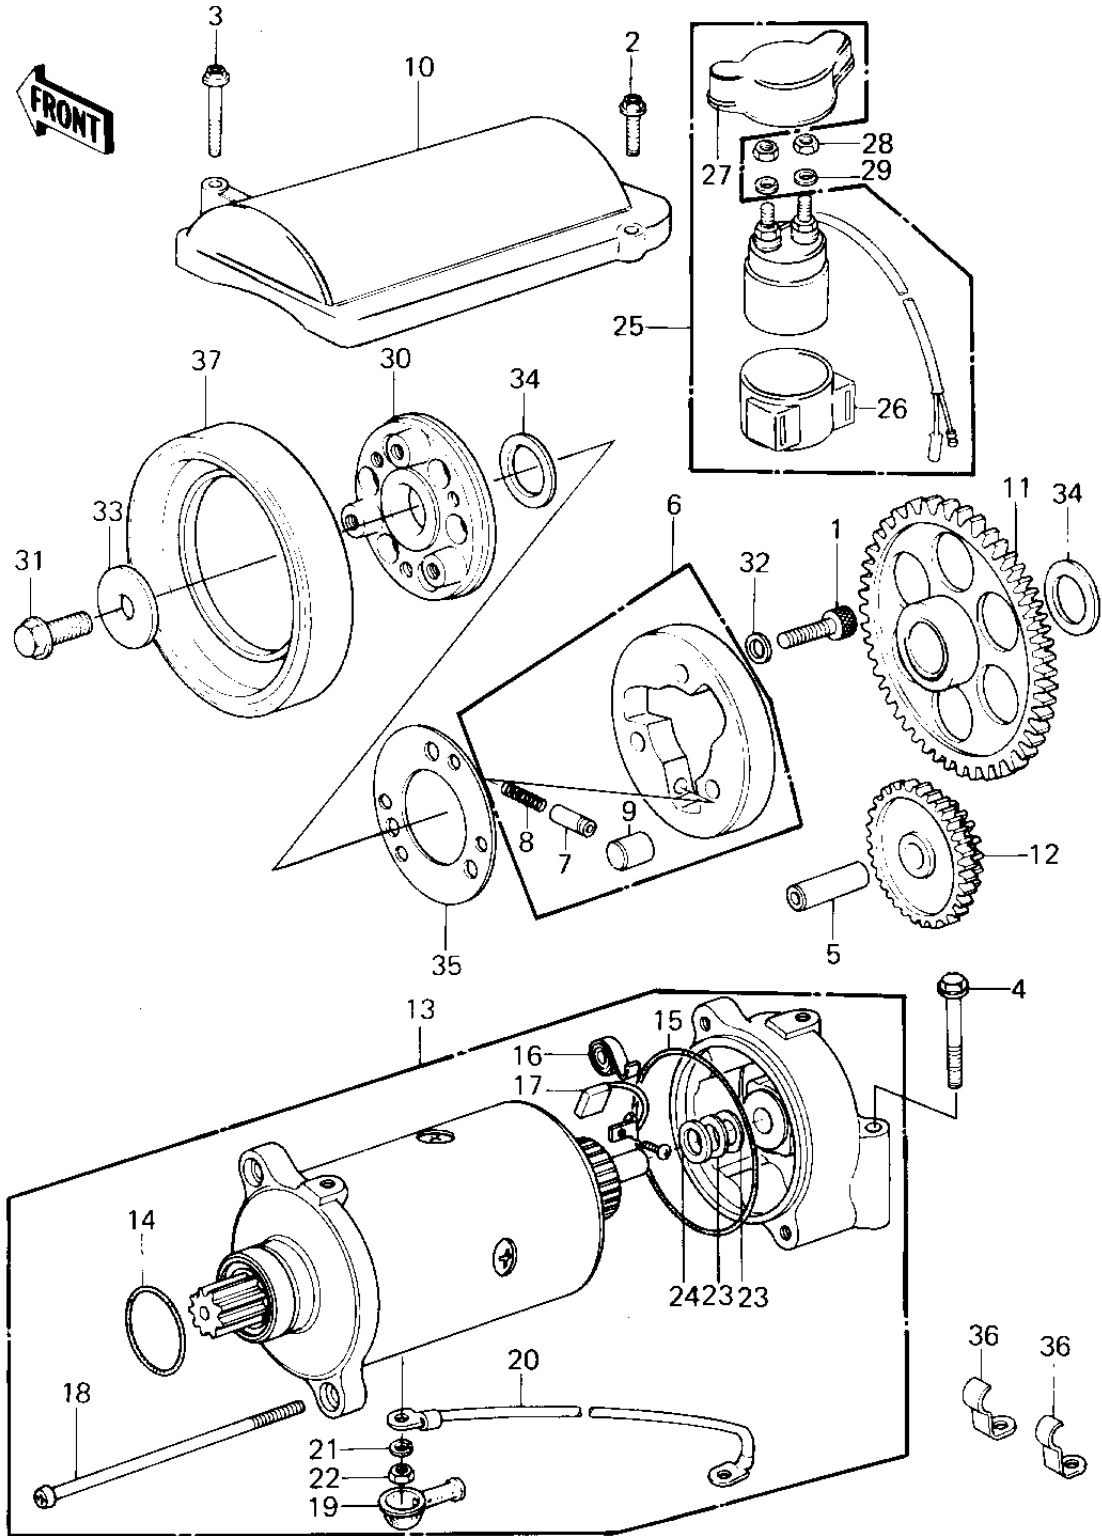

# 1980 KZ1300-A2 PARTS DIAGRAM

STARTER MOTOR/STARTER CLUTCH (KZ1300-A1/

## STARTER MOTOR/STARTER CLUTCH (KZ1300-A1/

ITEM NAME	PART NUMBER	QUANTITY
BOLT,SOCKET,8X30 (Ref # 1)	120P0830	1
BOLT,FLANGED,6X25 (Ref # 2)	130B0625	1
BOLT,FLANGED,6X40 (Ref # 3)	130B0640	1
BOLT,FLANGED,6X55 (Ref # 4)	130G0655	1
PIN-PISTON (Ref # 5)	13002-019	1
CLUTCH-ASSY-ONEWAY (Ref # 6)	13193-1012	1
PIN (Ref # 7)	92043-087	1
SPRING (Ref # 8)	92081-110	1
ROLLER (Ref # 9)	92122-004	1
COVER,STARTER MOTOR (Ref # 10)	14025-1752	1
GEAR,STARTER CLUTCH (Ref # 11)	16085-1010	1
GEAR,STARTER REDUCTON (Ref # 12)	16085-1011	1
MOTOR ASSY,STARTER (Ref # 13)	21163-1005	1
"0" RING,STARTING MTR (Ref # 14)	21027-004	1
"0" RING,STARTING MTR (Ref # 15)	21027-003	1
SPRING,CARBON BRUSH (Ref # 16)	21040-003	1
CARBON BRUSH (Ref # 17)	21039-003	1
SCREW,PAN HEAD,6X110 (Ref # 18)	21015-005	1
GROMMET,CORD (Ref # 19)	21017-017	1
WIRE,LEAD,STARTER MTR (Ref # 20)	26011-1054	1
WASHER SPRING 6MM (Ref # 21)	461F0600	1
NUT 6MM (Ref # 22)	312B0600	1
WASHER,THRUST,0.2T (Ref # 23)	21025-011	1
WASHER,THRUST,1.6T (Ref # 24)	21025-010	1
SWITCH,MAGNETIC (Ref # 25)	27010-1025	1
DAMPER MAG SWITCH SHK (Ref # 26)	21064-002	1
COVER,MAGNETIC SWITCH (Ref # 27)	14025-1165	1
NUT 6MM (Ref # 28)	312B0600	1
WASHER SPRING 6MM (Ref # 29)	461F0600	1

## STARTER MOTOR/STARTER CLUTCH (KZ1300-A1/

ITEM NAME	PART NUMBER	QUANTITY
HUB,TORSION DAMPER (Ref # 30)	49030-1002	1
BOLT,DAMPER,L.H.THRED (Ref # 31)	92001-1212	1
WASHER,PLAIN (Ref # 32)	92022-1108	1
WASHER-PLN,11X36X4 (Ref # 33)	92022-307	1
SPACER,25X34X2.3 (Ref # 34)	92026-1059	1
PLATE,CLUTCH STARTER (Ref # 35)	92026-112	1
CLAMP,LEAD WIRE (Ref # 36)	92037-1345	1
DAMPER,TORSION (Ref # 37)	92075-1118	1