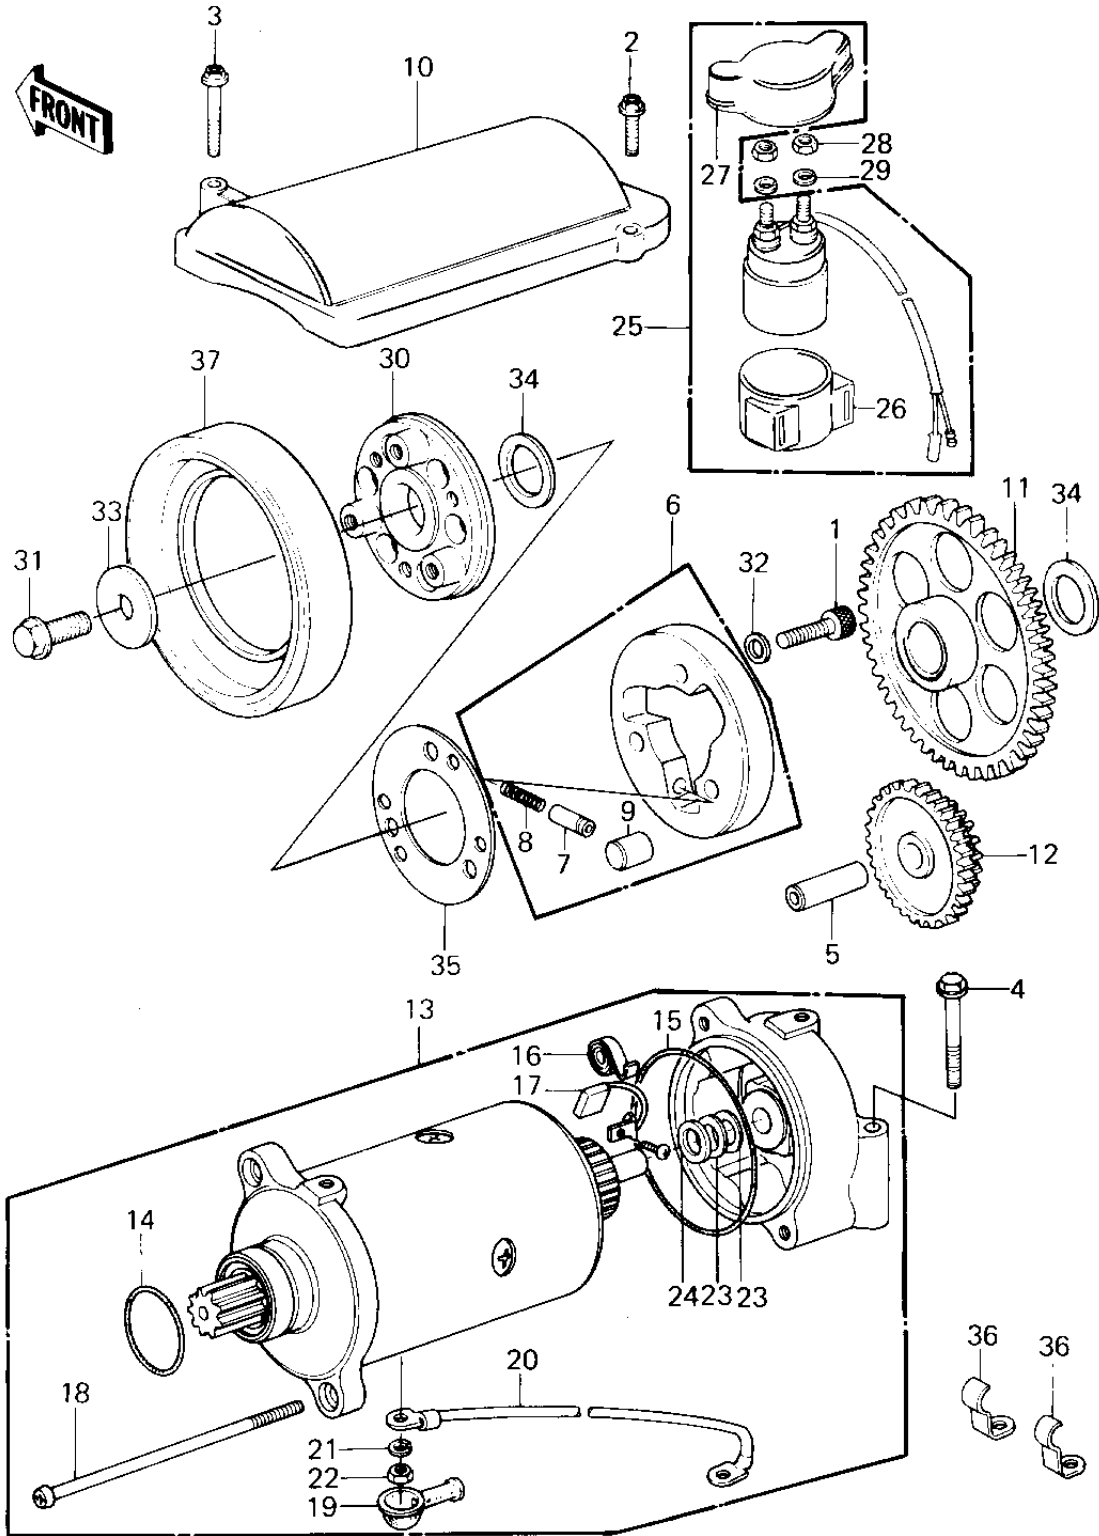

1981 KZ1300-A3 PARTS DIAGRAM

STARTER MOTOR/STARTER CLUTCH (KZ1300-A1/

1981 KZ1300-A3 PARTS LIST

STARTER MOTOR/STARTER CLUTCH (KZ1300-A1/

ITEM NAME	PART NUMBER	QUANTITY
BOLT,SOCKET,8X30 (Ref # 1)	120P0830	3
BOLT,FLANGED,6X25 (Ref # 2)	130B0625	1
BOLT,FLANGED,6X40 (Ref # 3)	130B0640	1
BOLT,FLANGED,6X55 (Ref # 4)	130G0655	2
PIN-PISTON (Ref # 5)	13002-019	2
CLUTCH-ASSY-ONEWAY (Ref # 6)	13193-1012	1
PIN (Ref # 7)	92043-087	3
SPRING (Ref # 8)	92081-110	3
ROLLER (Ref # 9)	92122-004	3
COVER,STARTER MOTOR (Ref # 10)	14025-1752	1
GEAR,STARTER CLUTCH (Ref # 11)	16085-1010	1
GEAR,STARTER REDUCTON (Ref # 12)	16085-1011	1
MOTOR ASSY,STARTER (Ref # 13)	21163-1005	1
"0" RING,STARTING MTR (Ref # 14)	21027-004	1
"0" RING,STARTING MTR (Ref # 15)	21027-003	2
SPRING,CARBON BRUSH (Ref # 16)	21040-003	2
CARBON BRUSH (Ref # 17)	21039-003	2
SCREW,PAN HEAD,6X110 (Ref # 18)	21015-005	2
GROMMET,CORD (Ref # 19)	21017-017	1
WIRE,LEAD,STARTER MTR (Ref # 20)	26011-1054	1
WASHER SPRING 6MM (Ref # 21)	461F0600	2
NUT 6MM (Ref # 22)	312B0600	2
WASHER,THRUST,0.2T (Ref # 23)	21025-011	AR
WASHER,THRUST,1.6T (Ref # 24)	21025-010	1
SWITCH,MAGNETIC (Ref # 25)	27010-1025	1
DAMPER MAG SWITCH SHK (Ref # 26)	21064-002	1
COVER,MAGNETIC SWITCH (Ref # 27)	14025-1165	1
NUT 6MM (Ref # 28)	312B0600	2
WASHER SPRING 6MM (Ref # 29)	461F0600	2

1981 KZ1300-A3 PARTS LIST

STARTER MOTOR/STARTER CLUTCH (KZ1300-A1/

ITEM NAME	PART NUMBER	QUANTITY
HUB,TORSION DAMPER (Ref # 30)	49030-1002	1
BOLT,DAMPER,L.H.THRED (Ref # 31)	92001-1212	1
WASHER,PLAIN (Ref # 32)	92022-1108	3
WASHER-PLN,11X36X4 (Ref # 33)	92022-307	2
SPACER,25X34X2.3 (Ref # 34)	92026-1059	2
PLATE,CLUTCH STARTER (Ref # 35)	92026-112	1
CLAMP,LEAD WIRE (Ref # 36)	92037-1345	1
DAMPER,TORSION (Ref # 37)	92075-1118	1