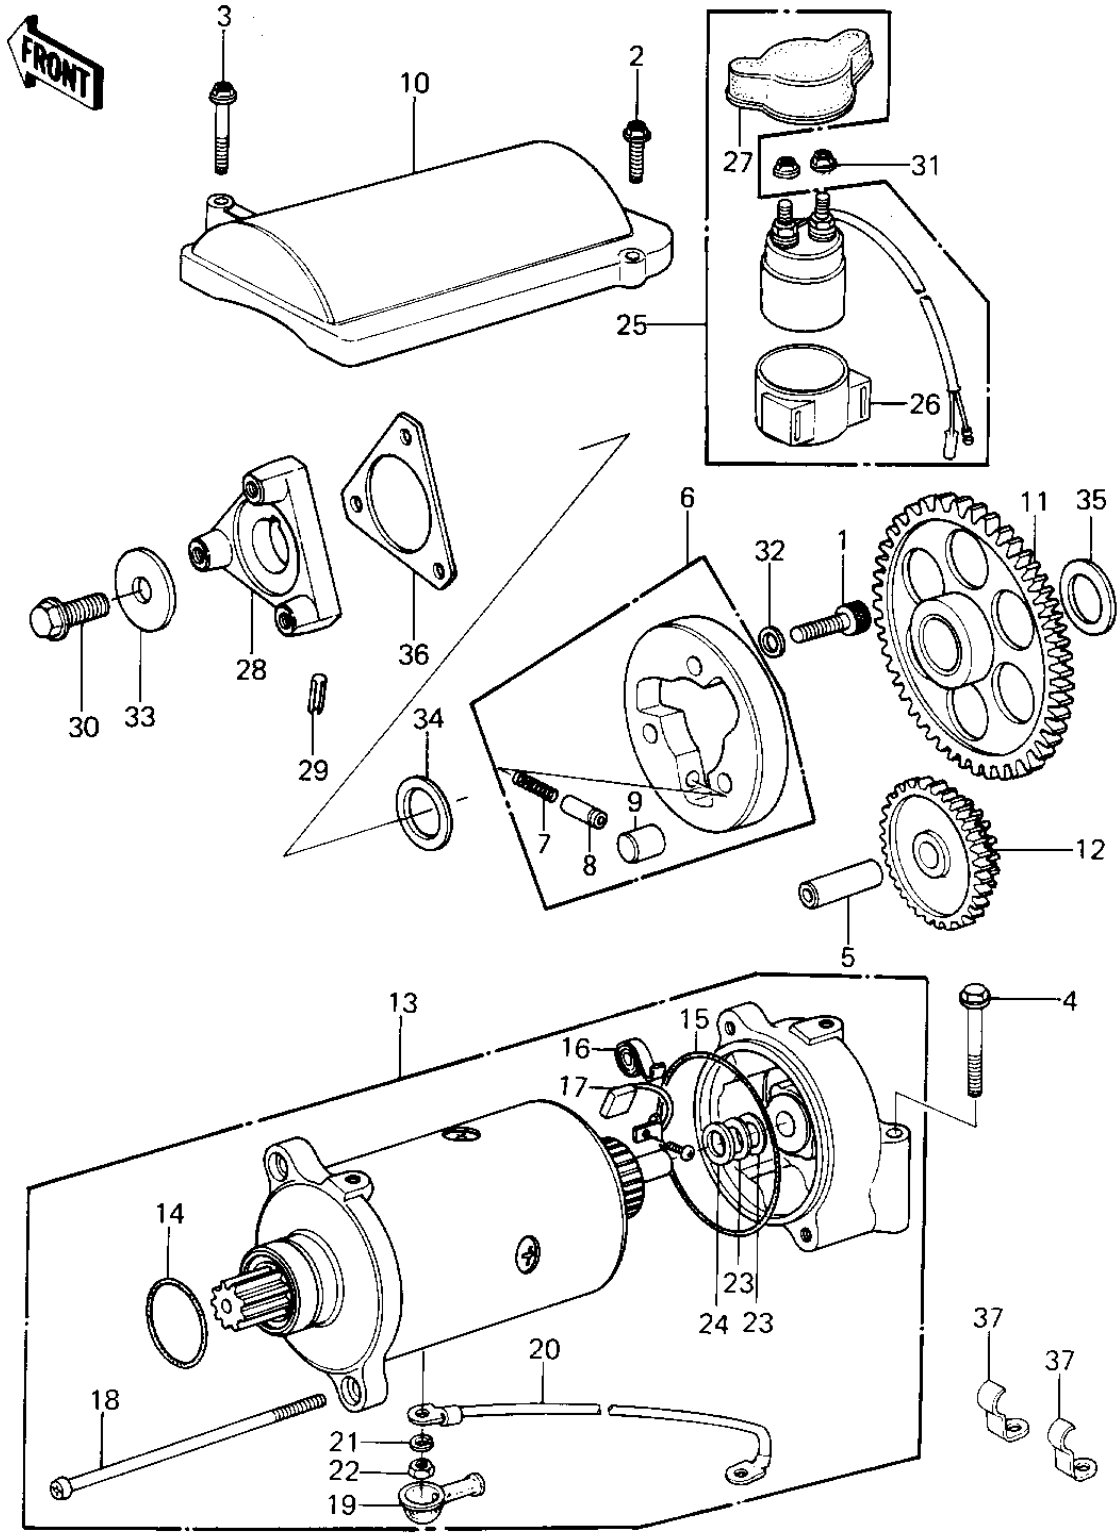

1979 KZ1300-A1 PARTS DIAGRAM

STARTER MOTOR/STARTER CLUTCH (KZ1300-A3)

1979 KZ1300-A1 PARTS LIST

STARTER MOTOR/STARTER CLUTCH (KZ1300-A3)

ITEM NAME	PART NUMBER	QUANTITY
BOLT,SOCKET,8X25 (Ref # 1)	120P0825	3
BOLT,FLANGED,6X25 (Ref # 2)	130B0625	1
BOLT,FLANGED,6X40 (Ref # 3)	130B0640	1
BOLT,FLANGED,6X55 (Ref # 4)	130G0655	2
PIN-PISTON (Ref # 5)	13002-019	1
CLUTCH-ASSY-ONEWAY (Ref # 6)	13193-1012	1
PIN (Ref # 7)	92043-087	3
SPRING (Ref # 8)	92081-110	3
ROLLER (Ref # 9)	92122-004	3
COVER,STARTER MOTOR (Ref # 10)	14025-1752	1
GEAR,STARTER CLUTCH (Ref # 11)	16085-1010	1
GEAR,STARTER REDUCTON (Ref # 12)	16085-1011	1
STARTER-ELECTRIC (Ref # 13)	21163-1014	1
"0" RING,STARTING MTR (Ref # 14)	21027-004	1
"0" RING,STARTING MTR (Ref # 15)	21027-003	2
SPRING,CARBON BRUSH (Ref # 16)	21040-003	2
CARBON BRUSH (Ref # 17)	21039-003	2
SCREW,PAN HEAD,6X110 (Ref # 18)	21015-005	2
GROMMET,CORD (Ref # 19)	21017-017	1
WIRE-LEAD,STRTR MOTOR (Ref # 20)	26011-1094	1
WASHER SPRING 6MM (Ref # 21)	461F0600	2
NUT 6MM (Ref # 22)	312B0600	2
WASHER,THRUST,0.2T (Ref # 23)	21025-011	AR
WASHER,THRUST,1.6T (Ref # 24)	21025-010	1
SWITCH,MAGNETIC (Ref # 25)	27010-1025	1
DAMPER MAG SWITCH SHK (Ref # 26)	21064-002	1
COVER,MAGNETIC SWITCH (Ref # 27)	14025-1165	1
HUB,TORSION DAMPER (Ref # 28)	49030-1006	1
PIN-SPRING,4X6 (Ref # 29)	555A0406	1

1979 KZ1300-A1 PARTS LIST

STARTER MOTOR/STARTER CLUTCH (KZ1300-A3)

ITEM NAME	PART NUMBER	QUANTITY
BOLT,FLANGED,12X25 (Ref # 30)	92001-1425	1
NUT-6MM (Ref # 31)	92015-1078	2
WASHER,PLAIN (Ref # 32)	92022-1108	3
WASHER,PLAIN (Ref # 33)	92022-1263	1
SHIM,25.3X36X0.3 (Ref # 34)	92025-1019	1
SPACER,25X34X2.3 (Ref # 35)	92026-1059	1
SPACER,TORSION DAMPER (Ref # 36)	92026-1090	1
CLAMP,LEAD WIRE (Ref # 37)	92037-1345	2