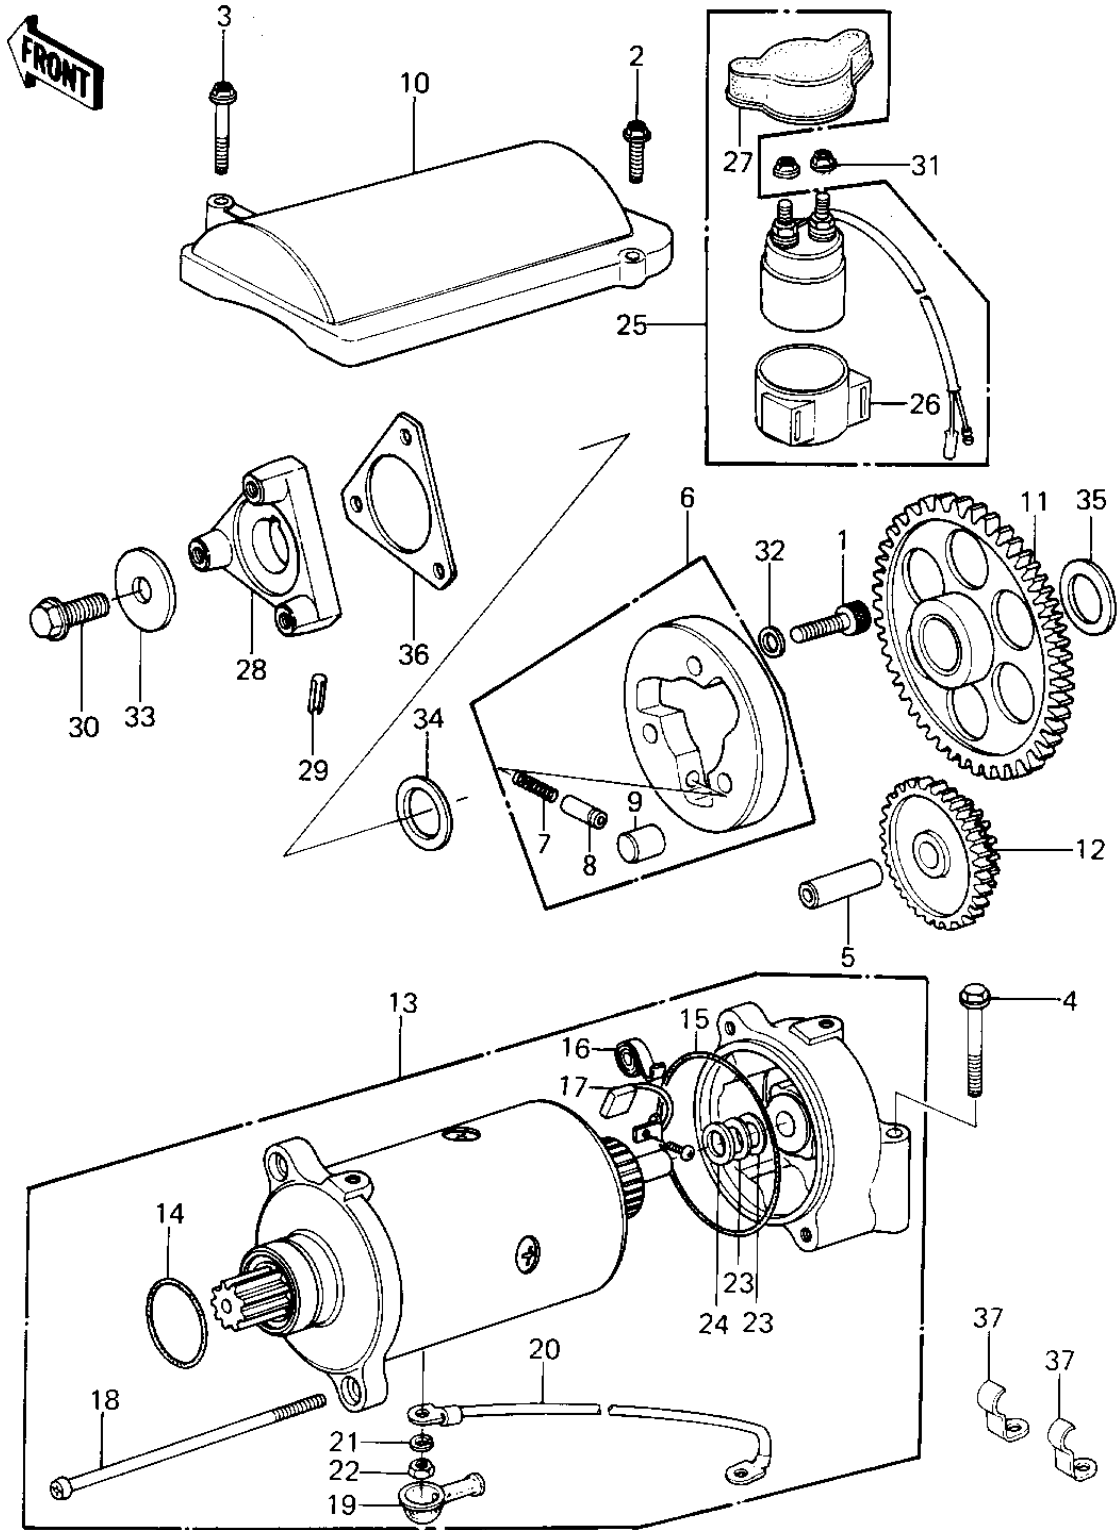

# 1979 KZ1300-A1 PARTS DIAGRAM

## STARTER MOTOR/STARTER CLUTCH (KZ1300-A3)

## STARTER MOTOR/STARTER CLUTCH (KZ1300-A3)

ITEM NAME	PART NUMBER	QUANTITY
BOLT,SOCKET,8X25 (Ref # 1)	120P0825	3
BOLT,FLANGED,6X25 (Ref # 2)	130B0625	1
BOLT,FLANGED,6X40 (Ref # 3)	130B0640	1
BOLT,FLANGED,6X55 (Ref # 4)	130G0655	2
PIN-PISTON (Ref # 5)	13002-019	1
CLUTCH-ASSY-ONEWAY (Ref # 6)	13193-1012	1
PIN (Ref # 7)	92043-087	3
SPRING (Ref # 8)	92081-110	3
ROLLER (Ref # 9)	92122-004	3
COVER,STARTER MOTOR (Ref # 10)	14025-1752	1
GEAR,STARTER CLUTCH (Ref # 11)	16085-1010	1
GEAR,STARTER REDUCTON (Ref # 12)	16085-1011	1
STARTER-ELECTRIC (Ref # 13)	21163-1014	1
"0" RING,STARTING MTR (Ref # 14)	21027-004	1
"0" RING,STARTING MTR (Ref # 15)	21027-003	2
SPRING,CARBON BRUSH (Ref # 16)	21040-003	2
CARBON BRUSH (Ref # 17)	21039-003	2
SCREW,PAN HEAD,6X110 (Ref # 18)	21015-005	2
GROMMET,CORD (Ref # 19)	21017-017	1
WIRE-LEAD,STRTR MOTOR (Ref # 20)	26011-1094	1
WASHER SPRING 6MM (Ref # 21)	461F0600	2
NUT 6MM (Ref # 22)	312B0600	2
WASHER,THRUST,0.2T (Ref # 23)	21025-011	AR
WASHER,THRUST,1.6T (Ref # 24)	21025-010	1
SWITCH,MAGNETIC (Ref # 25)	27010-1025	1
DAMPER MAG SWITCH SHK (Ref # 26)	21064-002	1
COVER,MAGNETIC SWITCH (Ref # 27)	14025-1165	1
HUB,TORSION DAMPER (Ref # 28)	49030-1006	1
PIN-SPRING,4X6 (Ref # 29)	555A0406	1

## STARTER MOTOR/STARTER CLUTCH (KZ1300-A3)

ITEM NAME	PART NUMBER	QUANTITY
BOLT,FLANGED,12X25 (Ref # 30)	92001-1425	1
NUT-6MM (Ref # 31)	92015-1078	2
WASHER,PLAIN (Ref # 32)	92022-1108	3
WASHER,PLAIN (Ref # 33)	92022-1263	1
SHIM,25.3X36X0.3 (Ref # 34)	92025-1019	1
SPACER,25X34X2.3 (Ref # 35)	92026-1059	1
SPACER,TORSION DAMPER (Ref # 36)	92026-1090	1
CLAMP,LEAD WIRE (Ref # 37)	92037-1345	2