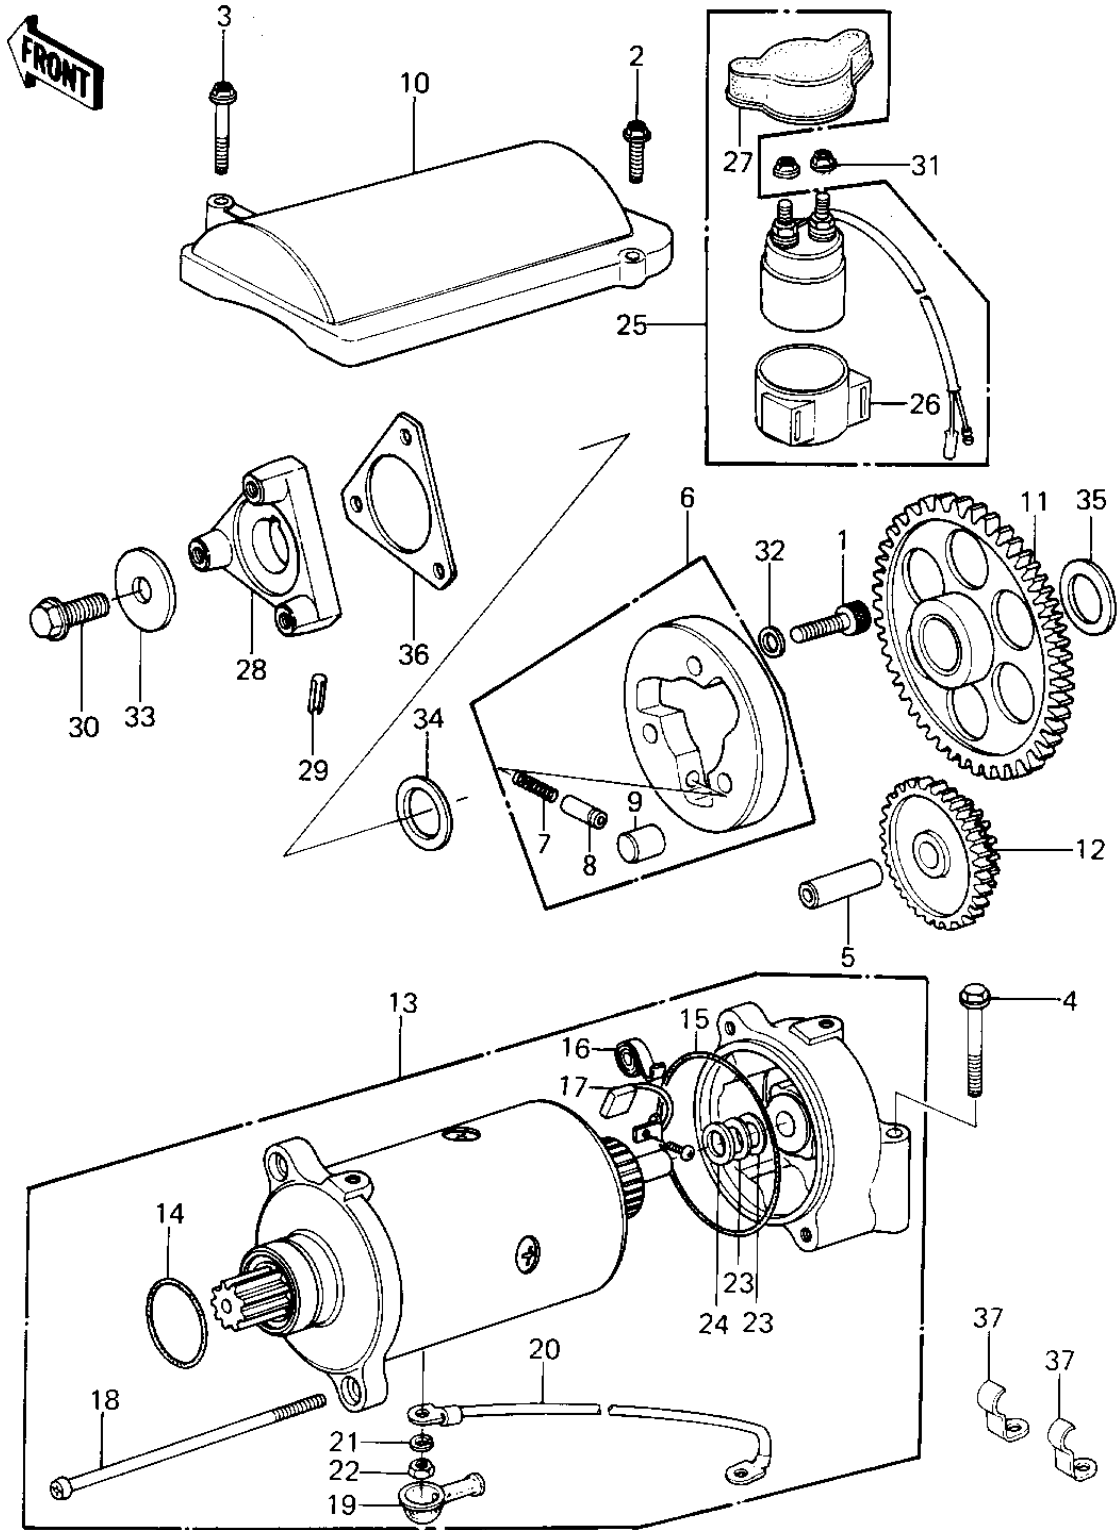

1981 KZ1300-A3 PARTS DIAGRAM

STARTER MOTOR/STARTER CLUTCH (KZ1300-A3)

1981 KZ1300-A3 PARTS LIST

STARTER MOTOR/STARTER CLUTCH (KZ1300-A3)

ITEM NAME	PART NUMBER	QUANTITY
BOLT,SOCKET,8X25 (Ref # 1)	120P0825	3
BOLT,FLANGED,6X25 (Ref # 2)	130B0625	1
BOLT,FLANGED,6X40 (Ref # 3)	130B0640	1
BOLT,FLANGED,6X55 (Ref # 4)	130G0655	2
PIN-PISTON (Ref # 5)	13002-019	1
CLUTCH-ASSY-ONEWAY (Ref # 6)	13193-1012	1
PIN (Ref # 7)	92043-087	3
SPRING (Ref # 8)	92081-110	3
ROLLER (Ref # 9)	92122-004	3
COVER,STARTER MOTOR (Ref # 10)	14025-1752	1
GEAR,STARTER CLUTCH (Ref # 11)	16085-1010	1
GEAR,STARTER REDUCTON (Ref # 12)	16085-1011	1
STARTER-ELECTRIC (Ref # 13)	21163-1014	1
"0" RING,STARTING MTR (Ref # 14)	21027-004	1
"0" RING,STARTING MTR (Ref # 15)	21027-003	2
SPRING,CARBON BRUSH (Ref # 16)	21040-003	2
CARBON BRUSH (Ref # 17)	21039-003	2
SCREW,PAN HEAD,6X110 (Ref # 18)	21015-005	2
GROMMET,CORD (Ref # 19)	21017-017	1
WIRE-LEAD,STRTR MOTOR (Ref # 20)	26011-1094	1
WASHER SPRING 6MM (Ref # 21)	461F0600	2
NUT 6MM (Ref # 22)	312B0600	2
WASHER,THRUST,0.2T (Ref # 23)	21025-011	AR
WASHER,THRUST,1.6T (Ref # 24)	21025-010	1
SWITCH,MAGNETIC (Ref # 25)	27010-1025	1
DAMPER MAG SWITCH SHK (Ref # 26)	21064-002	1
COVER,MAGNETIC SWITCH (Ref # 27)	14025-1165	1
HUB,TORSION DAMPER (Ref # 28)	49030-1006	1
PIN-SPRING,4X6 (Ref # 29)	555A0406	1

1981 KZ1300-A3 PARTS LIST

STARTER MOTOR/STARTER CLUTCH (KZ1300-A3)

ITEM NAME	PART NUMBER	QUANTITY
BOLT,FLANGED,12X25 (Ref # 30)	92001-1425	1
NUT-6MM (Ref # 31)	92015-1078	2
WASHER,PLAIN (Ref # 32)	92022-1108	3
WASHER,PLAIN (Ref # 33)	92022-1263	1
SHIM,25.3X36X0.3 (Ref # 34)	92025-1019	1
SPACER,25X34X2.3 (Ref # 35)	92026-1059	1
SPACER,TORSION DAMPER (Ref # 36)	92026-1090	1
CLAMP,LEAD WIRE (Ref # 37)	92037-1345	2