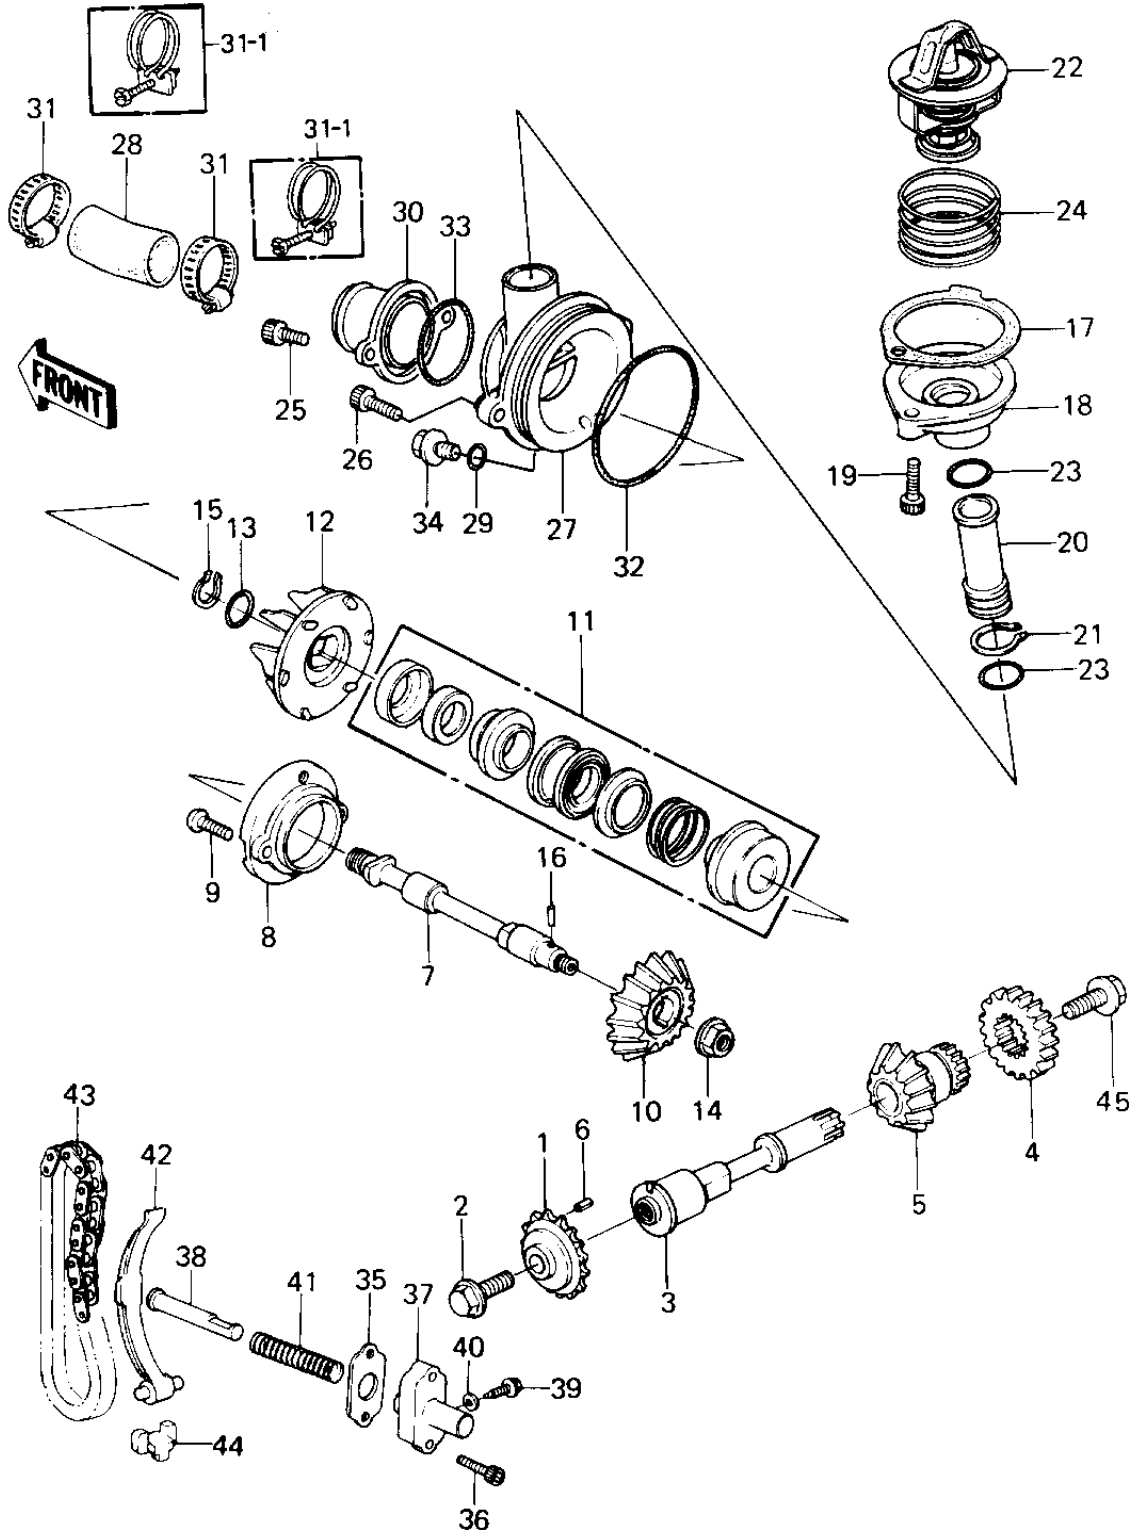

1979 KZ1300-A1 PARTS DIAGRAM

WATER PUMP