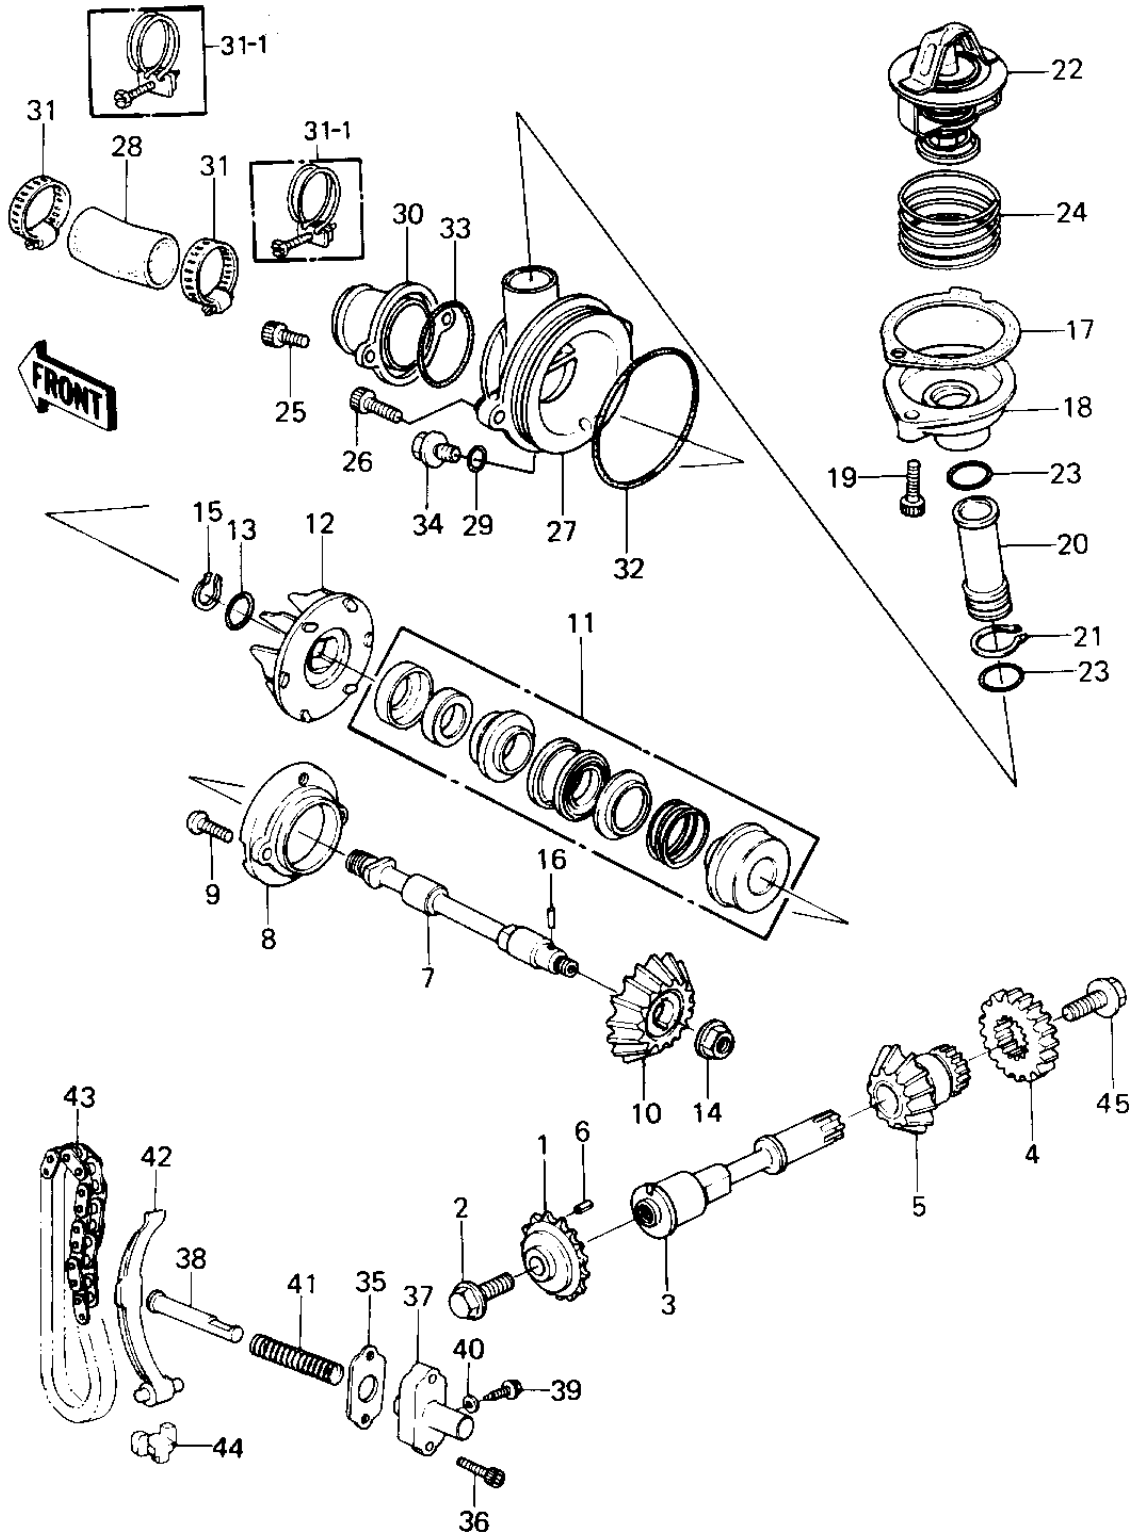

1980 KZ1300-A2 PARTS DIAGRAM

WATER PUMP