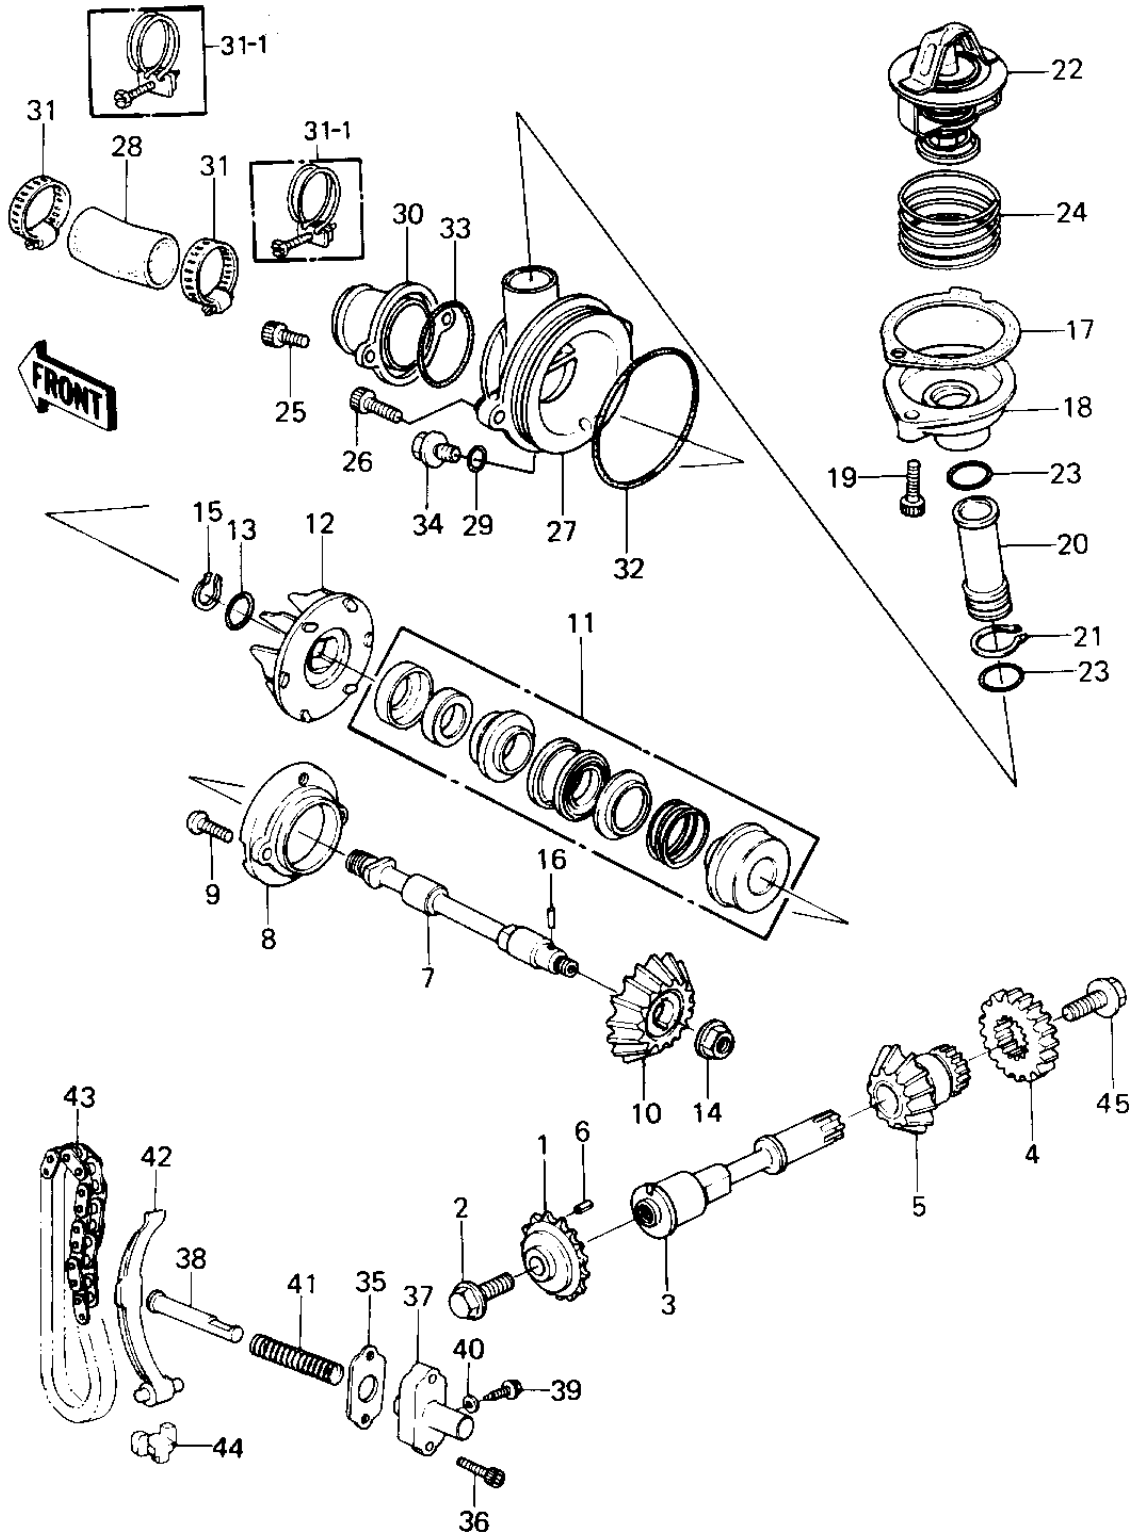

1981 KZ1300-A3 PARTS DIAGRAM

WATER PUMP