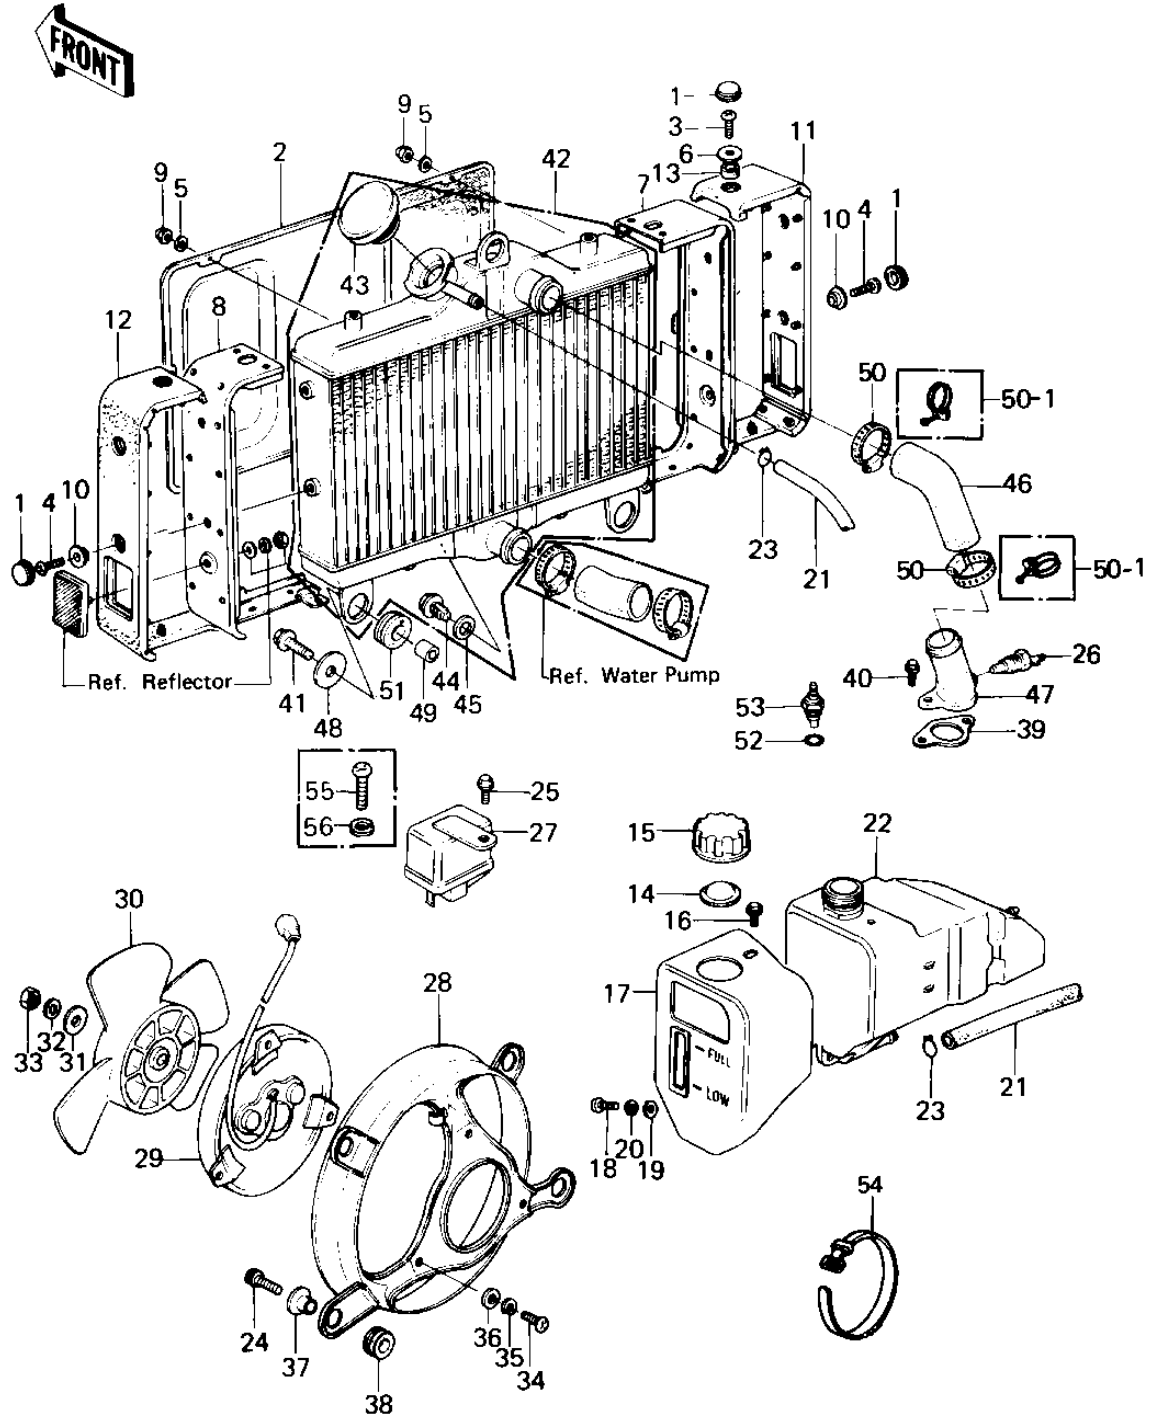

1979 KZ1300-A1 PARTS DIAGRAM

RADIATOR/FAN/COOLANT TANK

1979 KZ1300-A1 PARTS LIST

RADIATOR/FAN/COOLANT TANK

ITEM NAME	PART NUMBER	QUANTITY
CAP,RADIATOR GUARD (Ref # 1)	11012-1077	6
SCREEN,RADIATOR (Ref # 2)	14037-1001	1
SCREW PAN HEAD 6X10 (Ref # 3)	220B0610	2
SCREW PAN HEAD 6X16 (Ref # 4)	220B0616	6
WASHER PLAIN 6MM (Ref # 5)	410B0600	6
WASHER SHOCK DAMPER (Ref # 6)	42046-008	2
GUARD,RADIATOR,R.H (Ref # 7)	55020-1036	1
GUARD,RADIATOR,R.H (Ref # 7)	55020-1036	1
GUARD,RADIATOR,L.H (Ref # 8)	55020-1037	1
GUARD,RADIATOR,L.H (Ref # 8)	55020-1037	1
NUT-CAP,6MM,BLACK (Ref # 9)	322C0600	6
COLLAR,RADIATOR GUARD (Ref # 10)	92027-1189	6
DAMPER,RADIATOR,R.H (Ref # 11)	92075-1210	1
DAMPER,RADIATOR,R.H (Ref # 11)	92075-1210	1
DAMPER,RADIATOR,L.H (Ref # 12)	92075-1211	1
DAMPER,RADIATOR,L.H (Ref # 12)	92075-1211	1
BUSHING,RBR,14X22X8.5 (Ref # 13)	92092-1005	2
GASKET,RESERVE TANK (Ref # 14)	11009-1145	1
CAP,RESERVE TANK (Ref # 15)	11012-1084	1
BOLT,FLANGED,6X10 (Ref # 16)	130B0610	1
COVER,RESERVE TANK (Ref # 17)	14025-1152	1
SCREW PAN HEAD 6X16 (Ref # 18)	220B0616	1
WASHER PLAIN 6MM (Ref # 19)	411B0600	1
WASHER SPRING 6MM (Ref # 20)	461F0600	1
HOSE,COOLNG,7X12X1500 (Ref # 21)	39062-1003	1
TANK,RESERVE (Ref # 22)	43078-1007	1
CLAMP-HOSE (Ref # 23)	92037-1104	2
BOLT,6X20 (Ref # 24)	120P0620	4
BELT,FLANGED,6X12 (Ref # 25)	131B0612	1