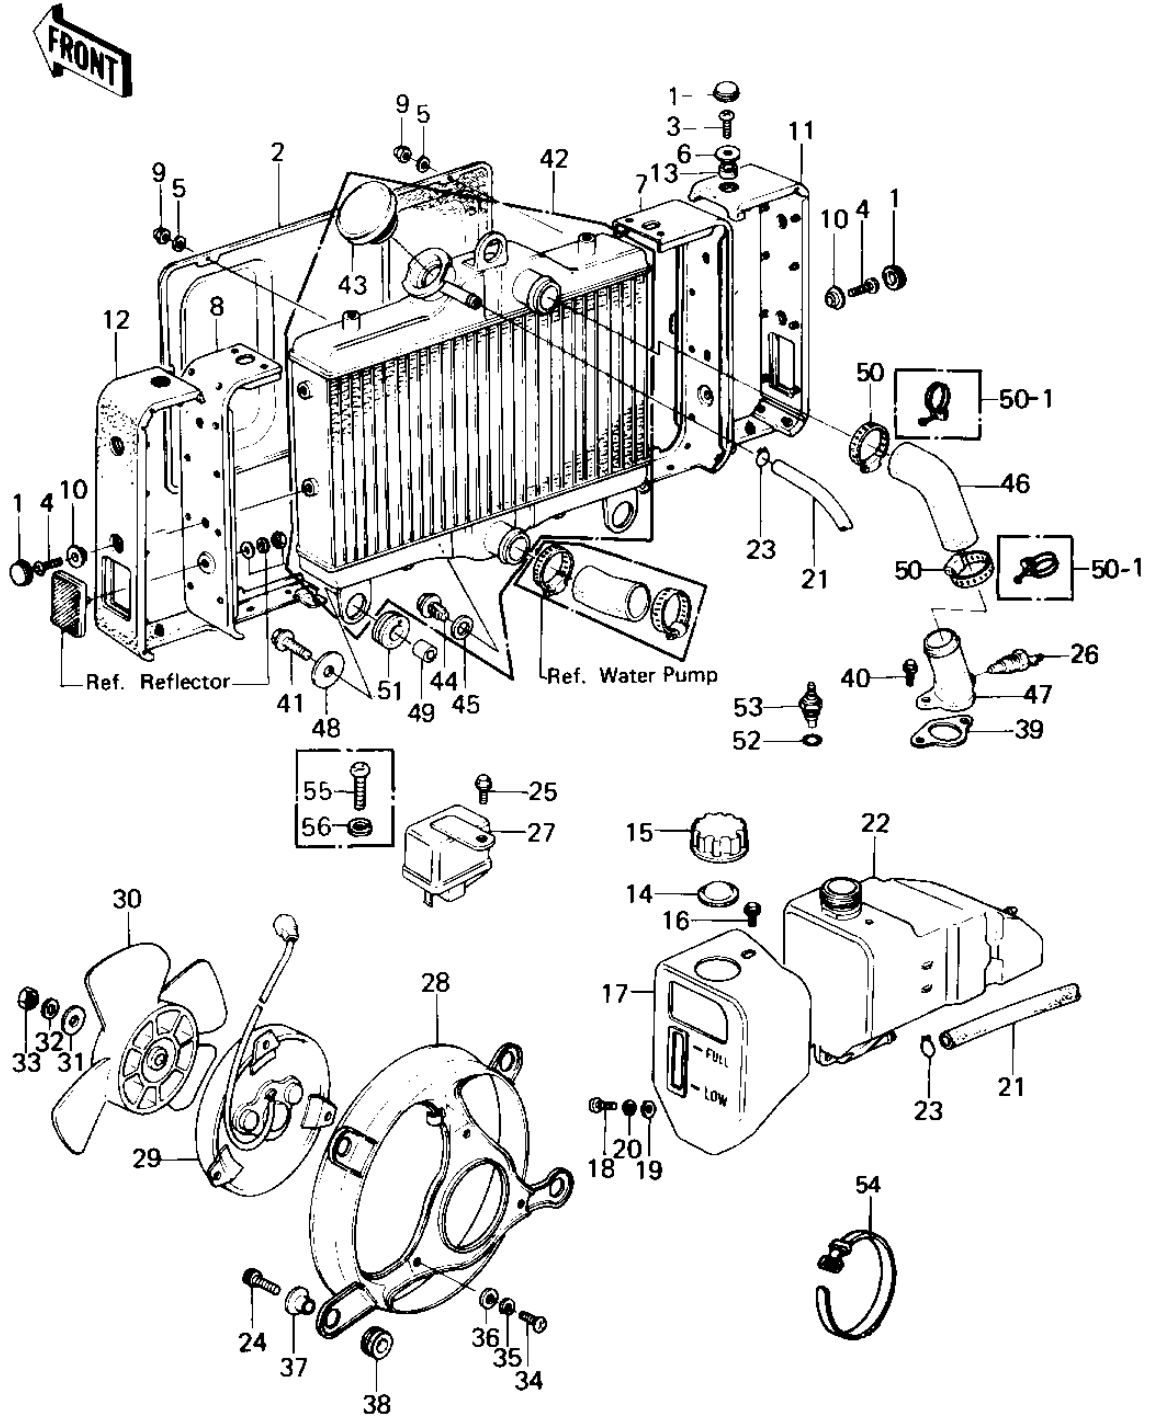

1980 KZ1300-A2 PARTS DIAGRAM

RADIATOR/FAN/COOLANT TANK

1980 KZ1300-A2 PARTS LIST

RADIATOR/FAN/COOLANT TANK

ITEM NAME	PART NUMBER	QUANTITY
CAP,RADIATOR GUARD (Ref # 1)	11012-1077	1
SCREEN,RADIATOR (Ref # 2)	14037-1001	1
SCREW PAN HEAD 6X10 (Ref # 3)	220B0610	1
SCREW PAN HEAD 6X16 (Ref # 4)	220B0616	1
WASHER PLAIN 6MM (Ref # 5)	410B0600	1
WASHER SHOCK DAMPER (Ref # 6)	42046-008	1
GUARD,RADIATOR,R.H (Ref # 7)	55020-1036	1
GUARD,RADIATOR,R.H (Ref # 7)	55020-1036	1
GUARD,RADIATOR,L.H (Ref # 8)	55020-1037	1
GUARD,RADIATOR,L.H (Ref # 8)	55020-1037	1
NUT-CAP,6MM,BLACK (Ref # 9)	322C0600	1
COLLAR,RADIATOR GUARD (Ref # 10)	92027-1189	1
DAMPER,RADIATOR,R.H (Ref # 11)	92075-1210	1
DAMPER,RADIATOR,R.H (Ref # 11)	92075-1210	1
DAMPER,RADIATOR,L.H (Ref # 12)	92075-1211	1
DAMPER,RADIATOR,L.H (Ref # 12)	92075-1211	1
BUSHING,RBR,14X22X8.5 (Ref # 13)	92092-1005	1
GASKET,RESERVE TANK (Ref # 14)	11009-1145	1
CAP,RESERVE TANK (Ref # 15)	11012-1084	1
BOLT,FLANGED,6X10 (Ref # 16)	130B0610	1
COVER,RESERVE TANK (Ref # 17)	14025-1152	1
SCREW PAN HEAD 6X16 (Ref # 18)	220B0616	1
WASHER PLAIN 6MM (Ref # 19)	411B0600	1
WASHER SPRING 6MM (Ref # 20)	461F0600	1
HOSE,COOLNG,7X12X1500 (Ref # 21)	39062-1003	1
TANK,RESERVE (Ref # 22)	43078-1007	1
CLAMP-HOSE (Ref # 23)	92037-1104	1
BOLT,6X20 (Ref # 24)	120P0620	1
BELT,FLANGED,6X12 (Ref # 25)	131B0612	1