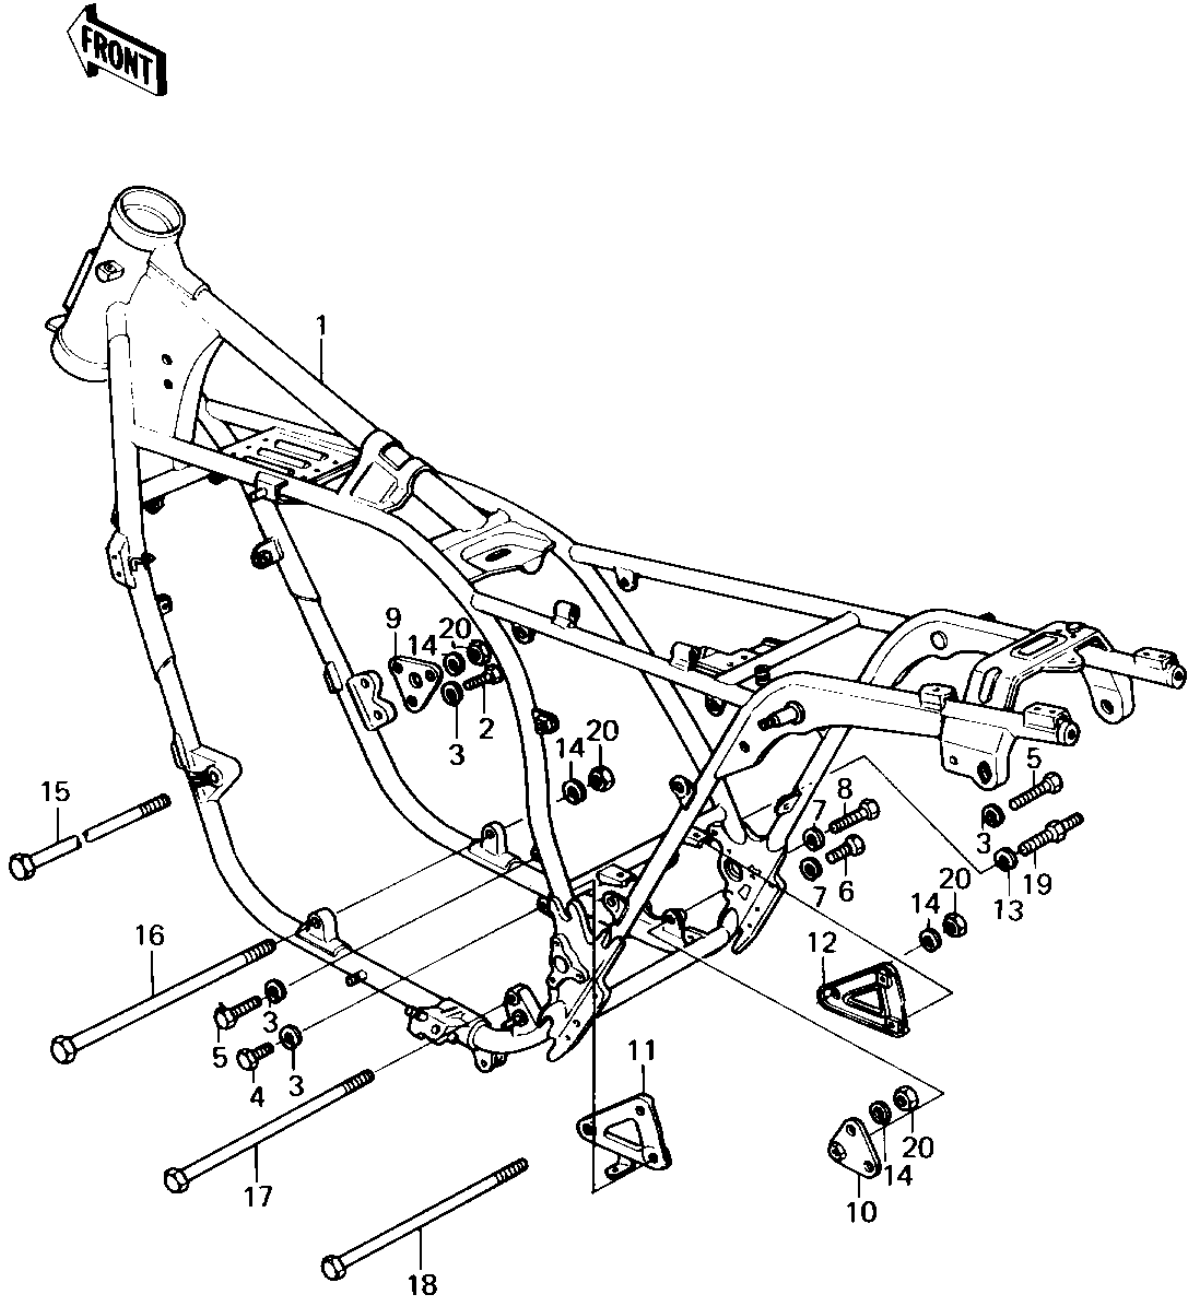

1979 KZ1300-A1 PARTS DIAGRAM

FRAME

1979 KZ1300-A1 PARTS LIST

FRAME

ITEM NAME	PART NUMBER	QUANTITY
FRAME (Ref # 1)	32002-1092	1
FRAME-COMP (Ref # 1)	32002-1371	1
BOLT,8X22 (Ref # 2)	114G0822	2
WASHER SPRING 8MM (Ref # 3)	461F0800	5
BOLT-SMALL-UPSET 8X25 (Ref # 4)	115G0825	1
BOLT,8X40 (Ref # 5)	115G0840	2
BOLT,HEX HEAD,10X16 (Ref # 6)	113G1016	1
WASHER SPRING 10MM (Ref # 7)	461F1000	2
BOLT,HEX HEAD 10X40 (Ref # 8)	92001-1253	1
BRACKET,ENGINE,FRONT (Ref # 9)	32029-1061	1
BRACKET,ENGINE,REAR (Ref # 10)	32029-1062	1
BRACKET,ENGINE,REAR (Ref # 11)	32029-1063	1
BRACKET,ENGINE,REAR (Ref # 12)	32029-1064	1
WASHER SPRING 8MM (Ref # 13)	461F0800	1
WASHER SPRING 10MM (Ref # 14)	461F1000	4
BOLT,HEX HEAD,10X369 (Ref # 15)	92001-1126	1
BOLT,HEX HEAD,10X3/3 (Ref # 16)	92001-1127	1
BOLT,HEX HEAD,10X305 (Ref # 17)	92001-1128	1
BOLT,HEX HEAD,10X287 (Ref # 18)	92001-1129	1
BOLT,ENGINE BRACKET (Ref # 19)	92001-1400	1
BOLT,ENGINE BRACKET (Ref # 19)	92001-1400	1
NUT,10MM (Ref # 20)	92015-1429	4