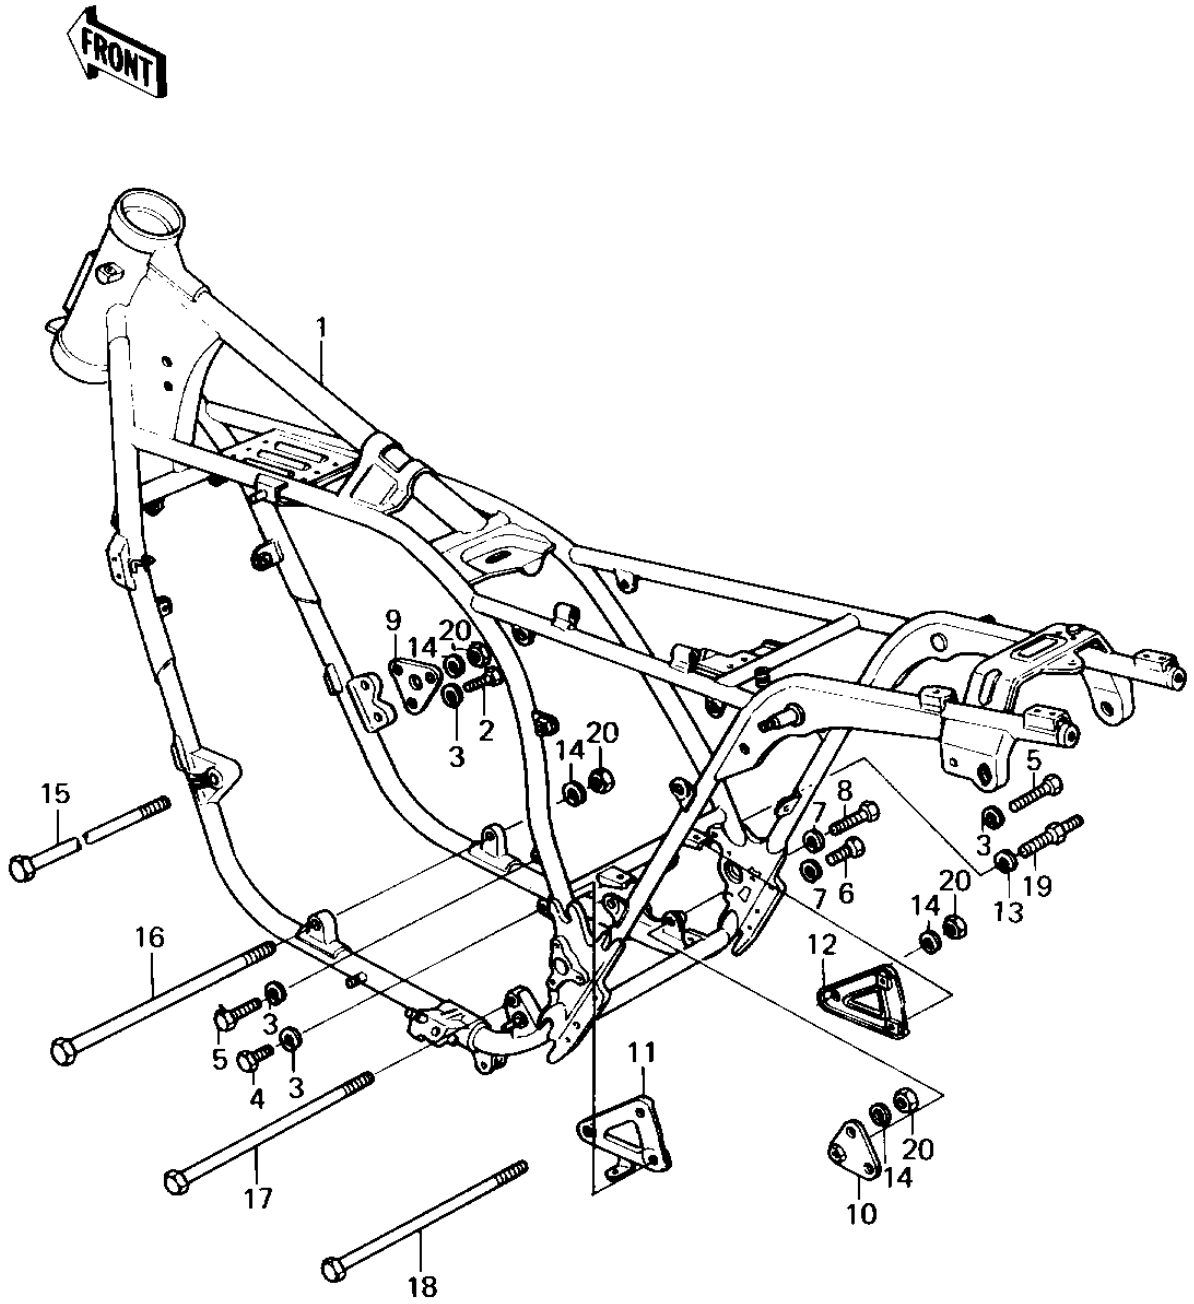

1979 KZ1300-A1 PARTS DIAGRAM

FRAME

1979 KZ1300-A1 PARTS LIST

FRAME

ITEM NAME	PART NUMBER	QUANTITY
FRAME (Ref # 1)	32002-1092	1
FRAME-COMP (Ref # 1)	32002-1371	1
BOLT,8X22 (Ref # 2)	114G0822	2
WASHER SPRING 8MM (Ref # 3)	461F0800	5
BOLT-SMALL-UPSET 8X25 (Ref # 4)	115G0825	1
BOLT,8X40 (Ref # 5)	115G0840	2
BOLT,HEX HEAD,10X16 (Ref # 6)	113G1016	1
WASHER SPRING 10MM (Ref # 7)	461F1000	2
BOLT,HEX HEAD 10X40 (Ref # 8)	92001-1253	1
BRACKET,ENGINE,FRONT (Ref # 9)	32029-1061	1
BRACKET,ENGINE,REAR (Ref # 10)	32029-1062	1
BRACKET,ENGINE,REAR (Ref # 11)	32029-1063	1
BRACKET,ENGINE,REAR (Ref # 12)	32029-1064	1
WASHER SPRING 8MM (Ref # 13)	461F0800	1
WASHER SPRING 10MM (Ref # 14)	461F1000	4
BOLT,HEX HEAD,10X369 (Ref # 15)	92001-1126	1
BOLT,HEX HEAD,10X3/3 (Ref # 16)	92001-1127	1
BOLT,HEX HEAD,10X305 (Ref # 17)	92001-1128	1
BOLT,HEX HEAD,10X287 (Ref # 18)	92001-1129	1
BOLT,ENGINE BRACKET (Ref # 19)	92001-1400	1
BOLT,ENGINE BRACKET (Ref # 19)	92001-1400	1
NUT,10MM (Ref # 20)	92015-1429	4