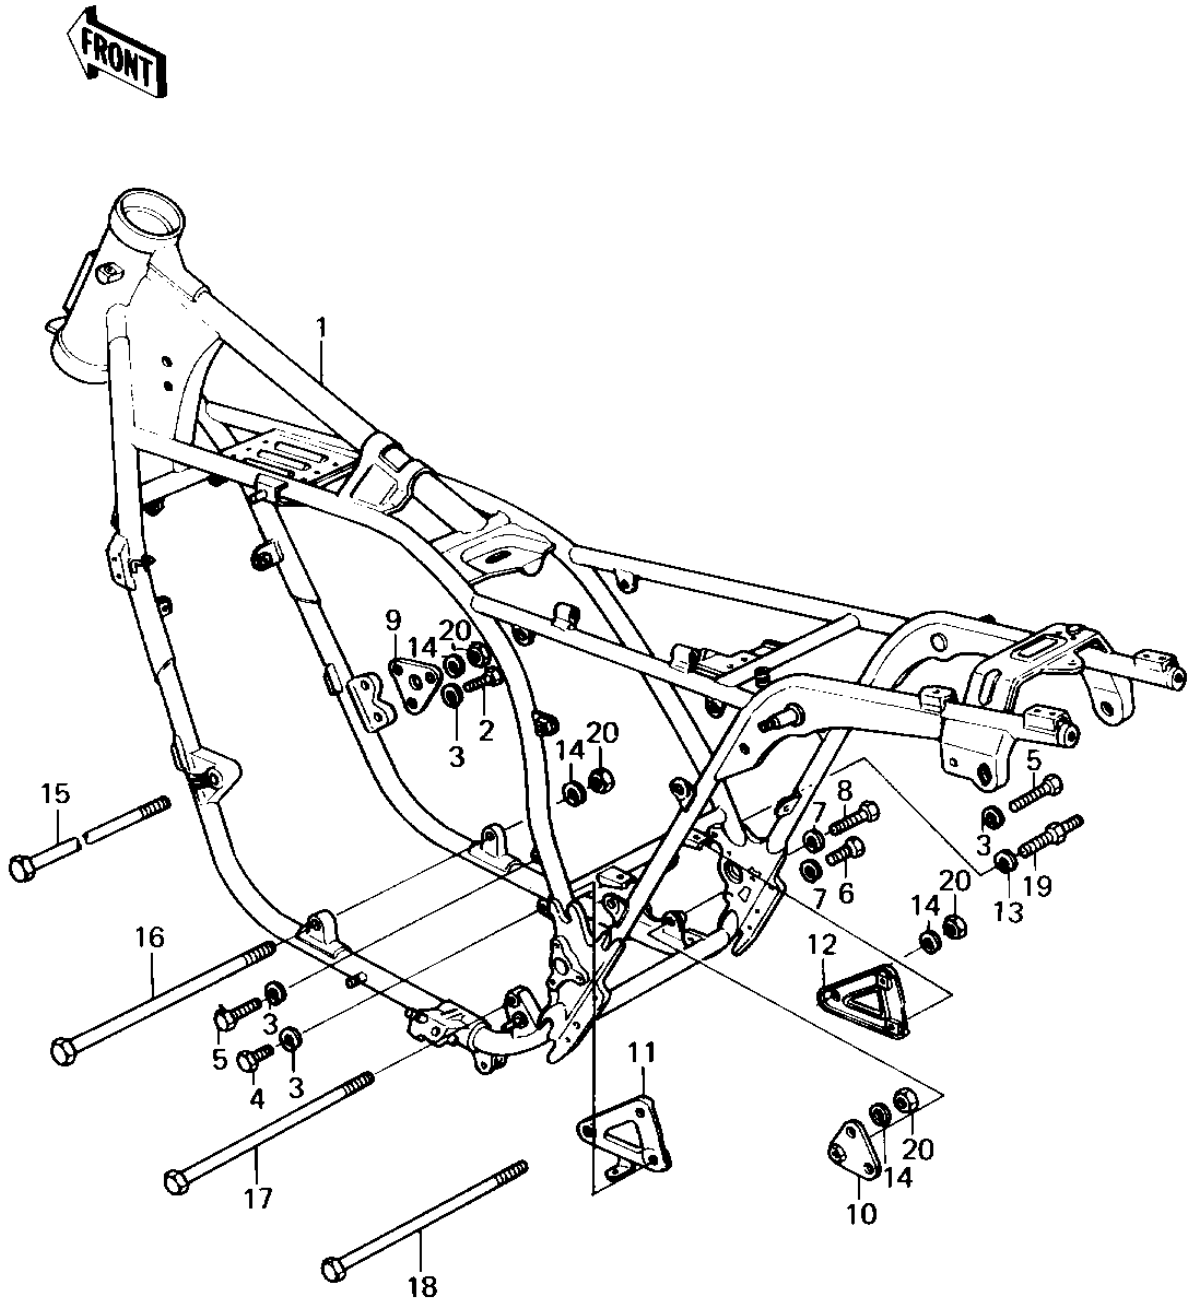

# 1980 KZ1300-A2 PARTS DIAGRAM

FRAME

# 1980 KZ1300-A2 PARTS LIST

## FRAME

ITEM NAME	PART NUMBER	QUANTITY
FRAME (Ref # 1)	32002-1092	1
FRAME-COMP (Ref # 1)	32002-1371	1
BOLT,8X22 (Ref # 2)	114G0822	1
WASHER SPRING 8MM (Ref # 3)	461F0800	1
BOLT-SMALL-UPSET 8X25 (Ref # 4)	115G0825	1
BOLT,8X40 (Ref # 5)	115G0840	1
BOLT,HEX HEAD,10X16 (Ref # 6)	113G1016	1
WASHER SPRING 10MM (Ref # 7)	461F1000	1
BOLT,HEX HEAD 10X40 (Ref # 8)	92001-1253	1
BRACKET,ENGINE,FRONT (Ref # 9)	32029-1061	1
BRACKET,ENGINE,REAR (Ref # 10)	32029-1062	1
BRACKET,ENGINE,REAR (Ref # 11)	32029-1063	1
BRACKET,ENGINE,REAR (Ref # 12)	32029-1064	1
WASHER SPRING 8MM (Ref # 13)	461F0800	1
WASHER SPRING 10MM (Ref # 14)	461F1000	1
BOLT,HEX HEAD,10X369 (Ref # 15)	92001-1126	1
BOLT,HEX HEAD,10X3/3 (Ref # 16)	92001-1127	1
BOLT,HEX HEAD,10X305 (Ref # 17)	92001-1128	1
BOLT,HEX HEAD,10X287 (Ref # 18)	92001-1129	1
BOLT,ENGINE BRACKET (Ref # 19)	92001-1400	1
BOLT,ENGINE BRACKET (Ref # 19)	92001-1400	1
NUT,10MM (Ref # 20)	92015-1429	1