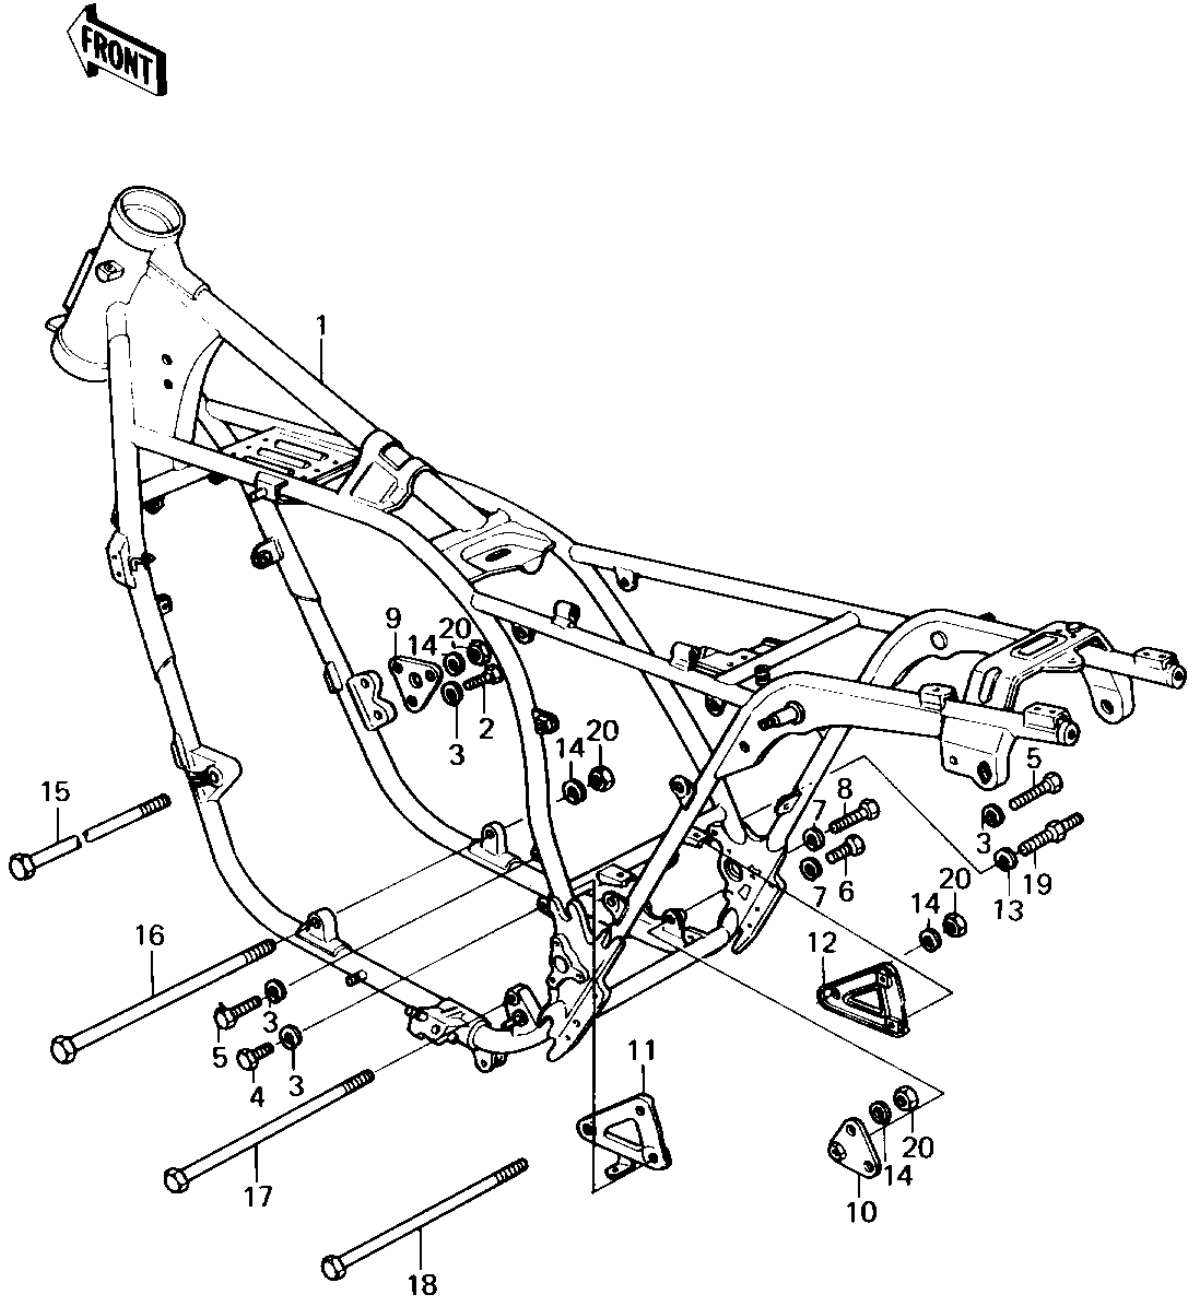

# 1981 KZ1300-A3 PARTS DIAGRAM

FRAME

# 1981 KZ1300-A3 PARTS LIST

## FRAME

ITEM NAME	PART NUMBER	QUANTITY
FRAME (Ref # 1)	32002-1092	1
FRAME-COMP (Ref # 1)	32002-1371	1
BOLT,8X22 (Ref # 2)	114G0822	2
WASHER SPRING 8MM (Ref # 3)	461F0800	5
BOLT-SMALL-UPSET 8X25 (Ref # 4)	115G0825	1
BOLT,8X40 (Ref # 5)	115G0840	2
BOLT,HEX HEAD,10X16 (Ref # 6)	113G1016	1
WASHER SPRING 10MM (Ref # 7)	461F1000	2
BOLT,HEX HEAD 10X40 (Ref # 8)	92001-1253	1
BRACKET,ENGINE,FRONT (Ref # 9)	32029-1061	1
BRACKET,ENGINE,REAR (Ref # 10)	32029-1062	1
BRACKET,ENGINE,REAR (Ref # 11)	32029-1063	1
BRACKET,ENGINE,REAR (Ref # 12)	32029-1064	1
WASHER SPRING 8MM (Ref # 13)	461F0800	1
WASHER SPRING 10MM (Ref # 14)	461F1000	4
BOLT,HEX HEAD,10X369 (Ref # 15)	92001-1126	1
BOLT,HEX HEAD,10X3/3 (Ref # 16)	92001-1127	1
BOLT,HEX HEAD,10X305 (Ref # 17)	92001-1128	1
BOLT,HEX HEAD,10X287 (Ref # 18)	92001-1129	1
BOLT,ENGINE BRACKET (Ref # 19)	92001-1400	1
BOLT,ENGINE BRACKET (Ref # 19)	92001-1400	1
NUT,10MM (Ref # 20)	92015-1429	4