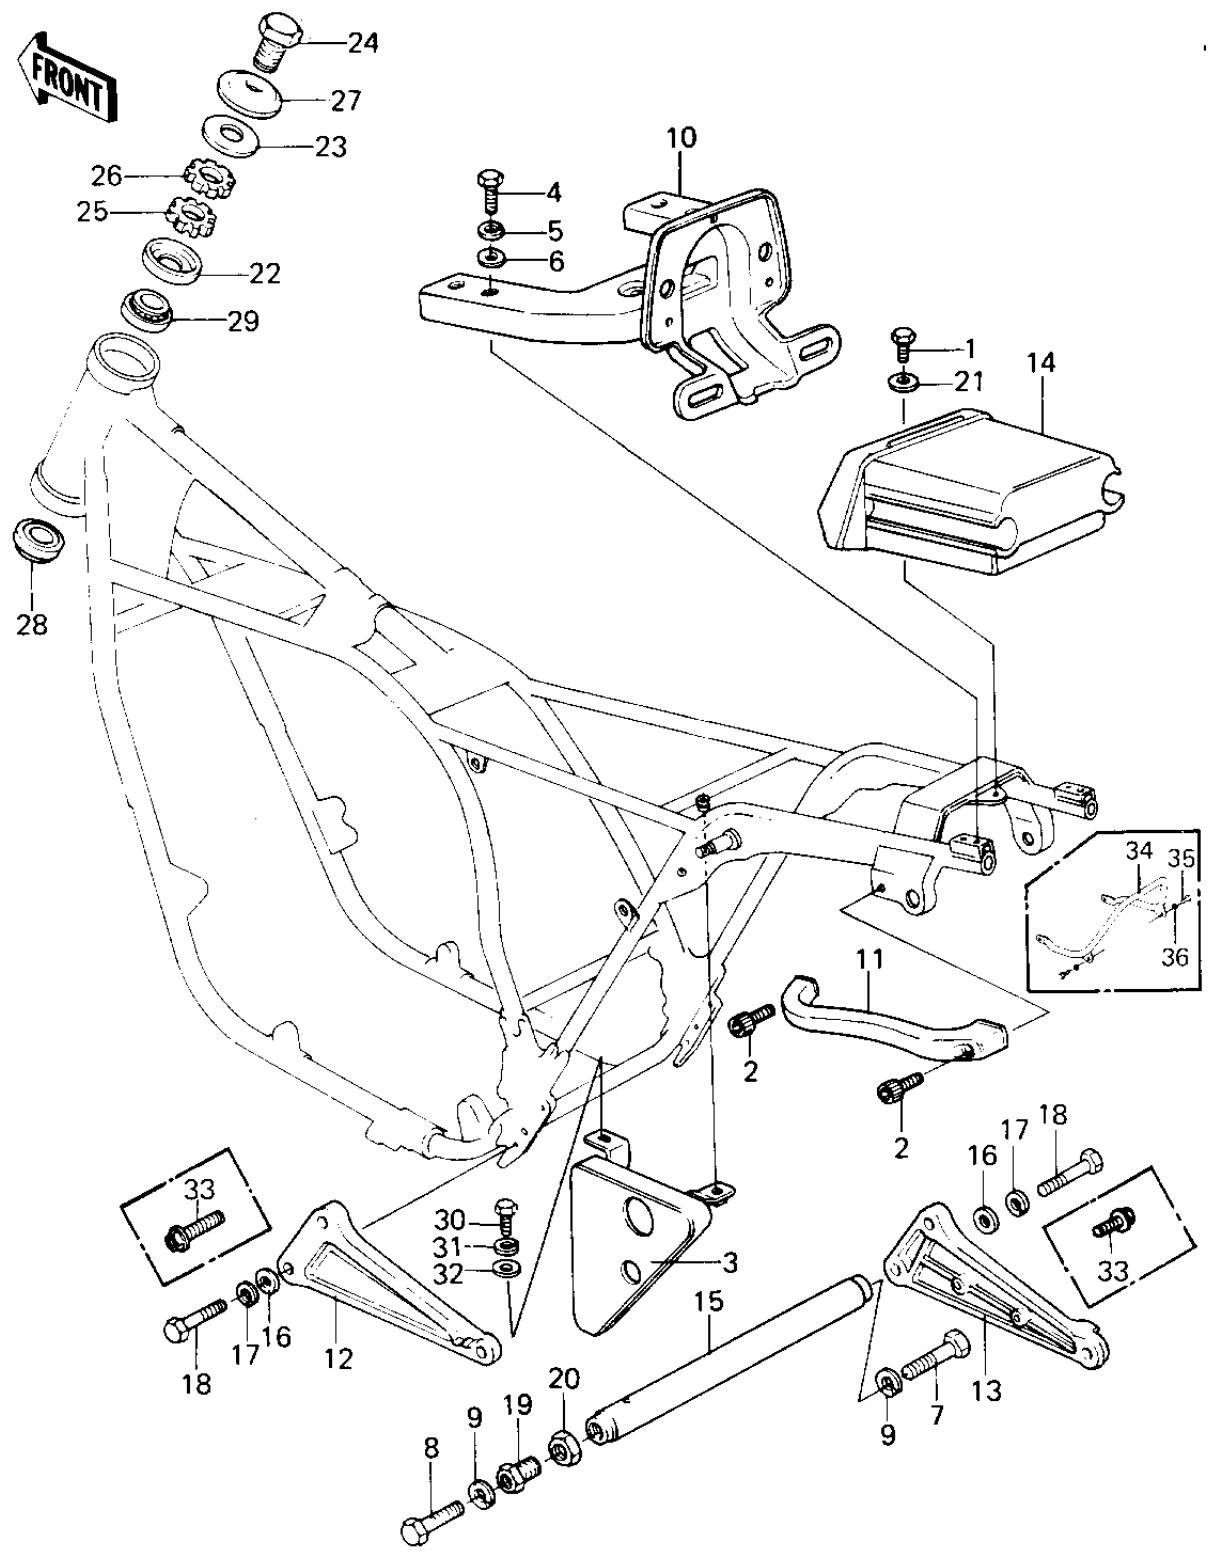

1979 KZ1300-A1 PARTS DIAGRAM

FRAME FITTINGS

1979 KZ1300-A1 PARTS LIST

FRAME FITTINGS

| ITEM NAME | PART NUMBER | QUANTITY |
|----------------------------------|-------------|----------|
| BOLT-UPSET 6X14 (Ref # 1) | 112B0614 | 1 |
| BOLT SOCKET, 8 X 20 (Ref # 2) | 120Q0820 | 2 |
| COVER,SEAT LOCK (Ref # 3) | 14025-1246 | 1 |
| COVER,SEAT LOCK (Ref # 3) | 14025-1246 | 1 |
| BOLT-SMALL-UPSET,8X16 (Ref # 4) | 115G0816 | 4 |
| WASHER SPRING 8MM (Ref # 5) | 461F0800 | 4 |
| WASHER SPRING 8MM (Ref # 5) | 461F0800 | 4 |
| WASHER PLAIN 8MM (Ref # 6) | 410B0800 | 4 |
| BOLT,HEX HEAD,10X25 (Ref # 7) | 113G1025 | 1 |
| BOLT-UPSET,10X30 (Ref # 8) | 112G1030 | 1 |
| WASHER SPRING 10MM (Ref # 9) | 461F1000 | 1 |
| BRACKET,ASSY (Ref # 10) | 23062-1003 | 1 |
| GRIP,FRAME (Ref # 11) | 32109-1012 | 1 |
| STAY,MUFFLER,L.H (Ref # 12) | 35011-1019 | 1 |
| STAY,MUFFLER,R.H (Ref # 13) | 35011-1020 | 1 |
| CASE,STORAGE (Ref # 14) | 39012-1001 | 1 |
| CROSSMEMBER (Ref # 15) | 39042-1001 | 1 |
| WASHER PLAIN 8MM (Ref # 16) | 411B0800 | 4 |
| WASHER SPRING 8MM (Ref # 17) | 461F0800 | 4 |
| BOLT,HEX HEAD,8X30 (Ref # 18) | 92001-1142 | 4 |
| BOLT,CROSSMEMBER FITT (Ref # 19) | 92001-1216 | 1 |
| NUT,CROSSMEMBER FITTI (Ref # 20) | 92015-1086 | 1 |
| WASHER 6.5X22X1.6T (Ref # 21) | 92022-237 | 1 |
| CAP,STEERING STEM HEA (Ref # 22) | 11012-1059 | 1 |
| WASHER,WAVE (Ref # 23) | 46100-003 | 1 |
| BOLT,STEERG STEM HEAD (Ref # 24) | 92007-031 | 1 |
| NUT,STEERING STEM HEA (Ref # 25) | 92015-1052 | 1 |
| NUT,STEERING STEM HEA (Ref # 26) | 92015-1069 | 1 |
| WASHER,STEERG STM HD (Ref # 27) | 92022-230 | 1 |