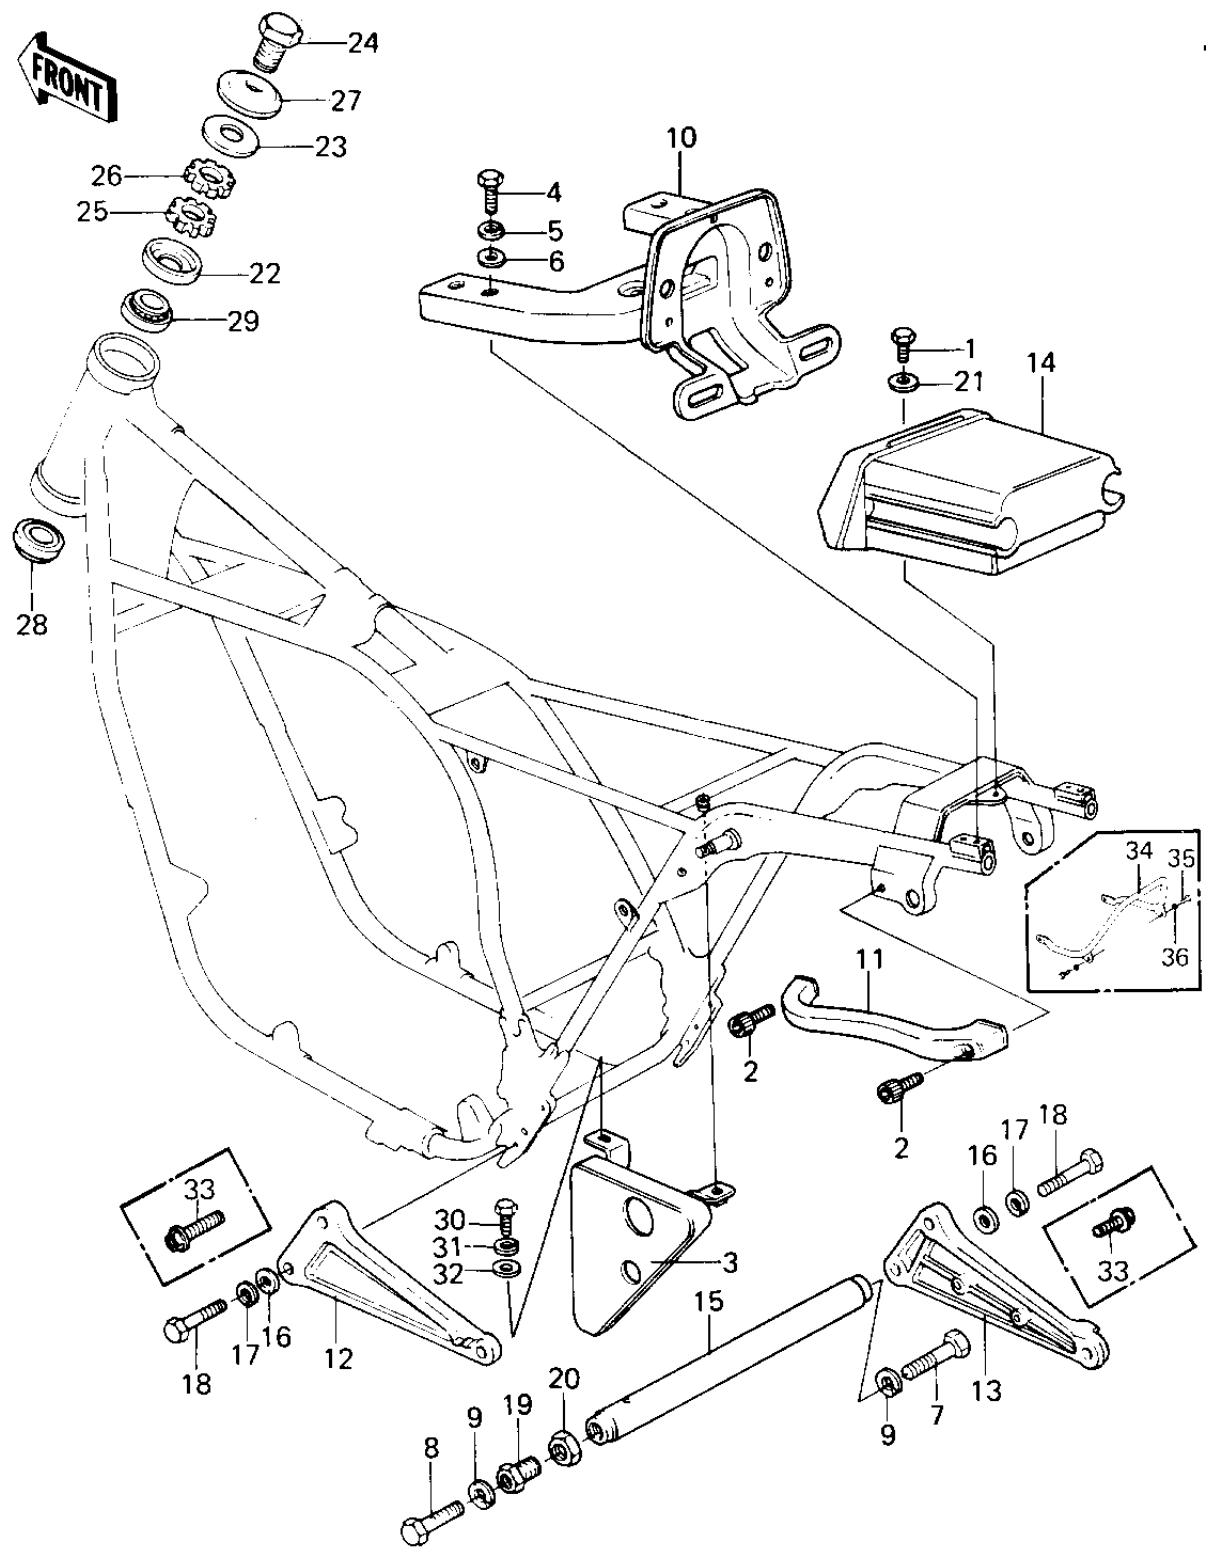

1979 KZ1300-A1 PARTS DIAGRAM

FRAME FITTINGS

1979 KZ1300-A1 PARTS LIST

FRAME FITTINGS

ITEM NAME	PART NUMBER	QUANTITY
BOLT-UPSET 6X14 (Ref # 1)	112B0614	1
BOLT SOCKET, 8 X 20 (Ref # 2)	120Q0820	2
COVER,SEAT LOCK (Ref # 3)	14025-1246	1
COVER,SEAT LOCK (Ref # 3)	14025-1246	1
BOLT-SMALL-UPSET,8X16 (Ref # 4)	115G0816	4
WASHER SPRING 8MM (Ref # 5)	461F0800	4
WASHER SPRING 8MM (Ref # 5)	461F0800	4
WASHER PLAIN 8MM (Ref # 6)	410B0800	4
BOLT,HEX HEAD,10X25 (Ref # 7)	113G1025	1
BOLT-UPSET,10X30 (Ref # 8)	112G1030	1
WASHER SPRING 10MM (Ref # 9)	461F1000	1
BRACKET,ASSY (Ref # 10)	23062-1003	1
GRIP,FRAME (Ref # 11)	32109-1012	1
STAY,MUFFLER,L.H (Ref # 12)	35011-1019	1
STAY,MUFFLER,R.H (Ref # 13)	35011-1020	1
CASE,STORAGE (Ref # 14)	39012-1001	1
CROSSMEMBER (Ref # 15)	39042-1001	1
WASHER PLAIN 8MM (Ref # 16)	411B0800	4
WASHER SPRING 8MM (Ref # 17)	461F0800	4
BOLT,HEX HEAD,8X30 (Ref # 18)	92001-1142	4
BOLT,CROSSMEMBER FITT (Ref # 19)	92001-1216	1
NUT,CROSSMEMBER FITTI (Ref # 20)	92015-1086	1
WASHER 6.5X22X1.6T (Ref # 21)	92022-237	1
CAP,STEERING STEM HEA (Ref # 22)	11012-1059	1
WASHER,WAVE (Ref # 23)	46100-003	1
BOLT,STEERG STEM HEAD (Ref # 24)	92007-031	1
NUT,STEERING STEM HEA (Ref # 25)	92015-1052	1
NUT,STEERING STEM HEA (Ref # 26)	92015-1069	1
WASHER,STEERG STM HD (Ref # 27)	92022-230	1

1979 KZ1300-A1 PARTS LIST

FRAME FITTINGS

ITEM NAME	PART NUMBER	QUANTITY
BEARING,ROLLER,32006 (Ref # 28)	92116-1008	1
BRG,ROLLER,HR320/28XJ (Ref # 29)	92116-1009	1
BOLT-UPSET,6X12 (Ref # 30)	112G0612	1
WASHER SPRING 6MM (Ref # 31)	461F0600	1
WASHER PLAIN 6MM (Ref # 32)	411B0600	1
BOLT,8X28 (Ref # 33)	92001-1095	4
STAY,REAR (Ref # 34)	35011-1070	1
BOLT-SMALL-UPSET,8X14 (Ref # 35)	115B0814	2
WASHER SPRING 8MM (Ref # 36)	461F0800	2