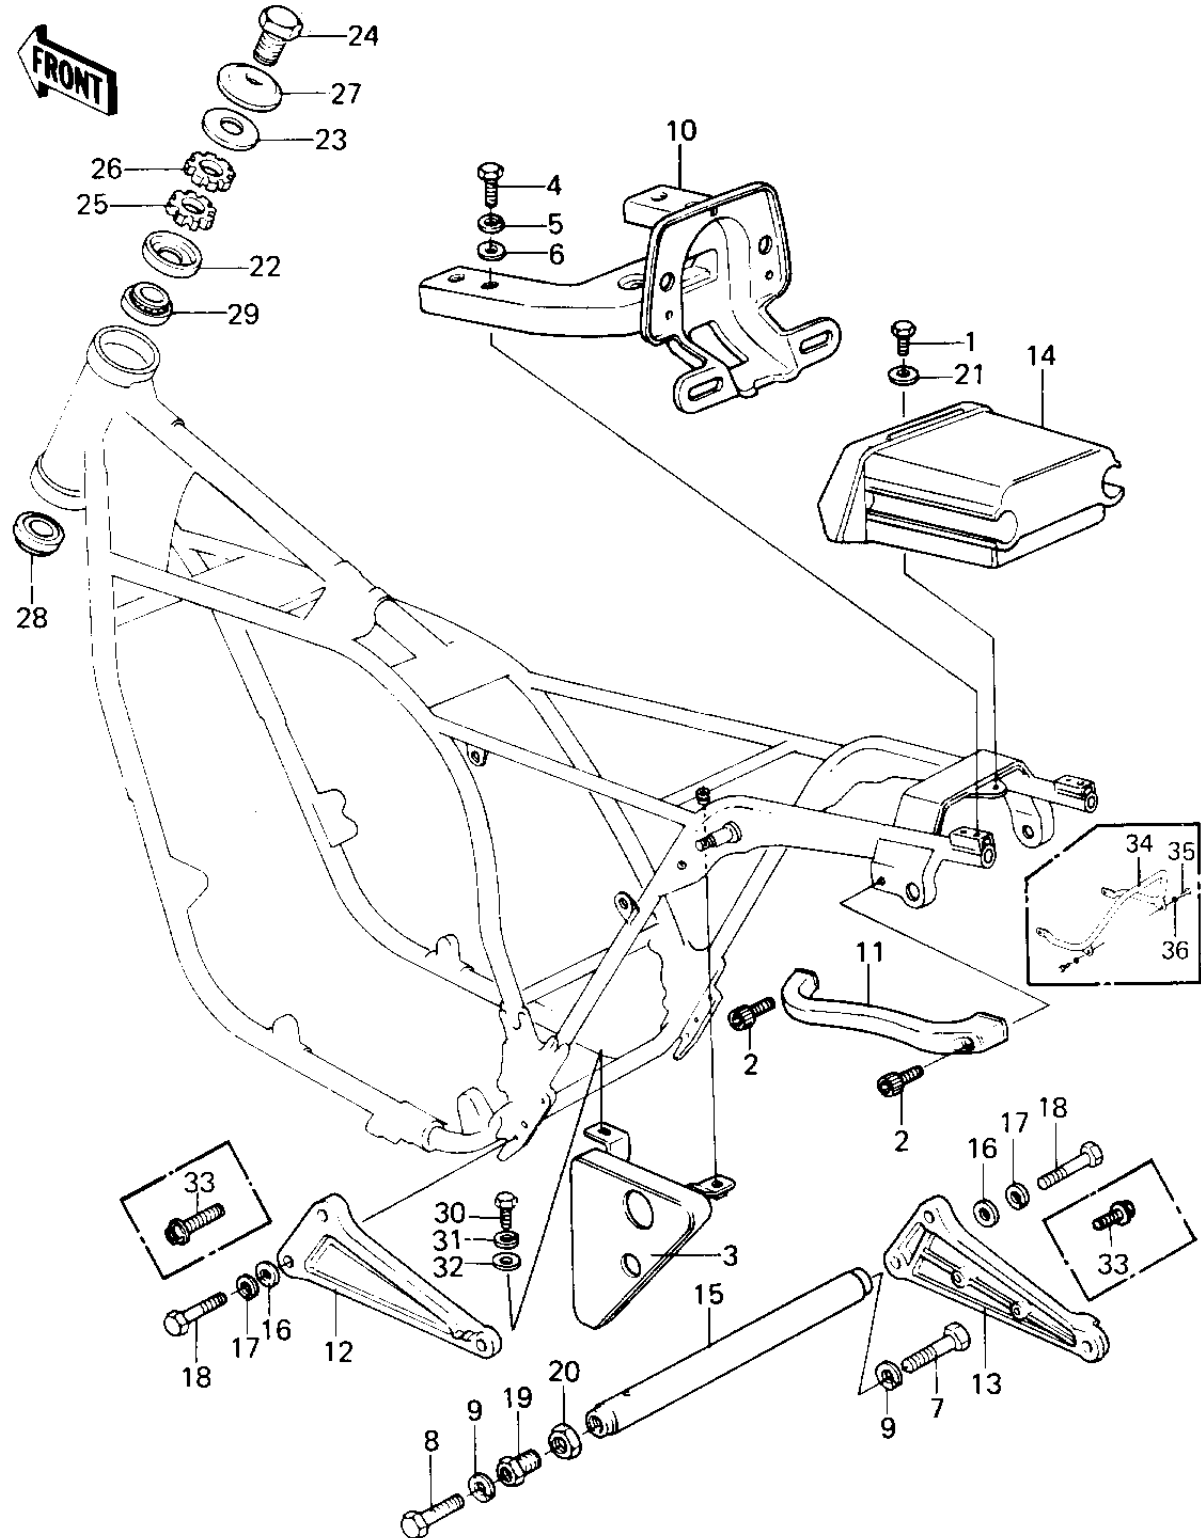

# 1980 KZ1300-A2 PARTS DIAGRAM

## FRAME FITTINGS

## FRAME FITTINGS

ITEM NAME	PART NUMBER	QUANTITY
BOLT-UPSET 6X14 (Ref # 1)	112B0614	1
BOLT SOCKET, 8 X 20 (Ref # 2)	120Q0820	1
COVER,SEAT LOCK (Ref # 3)	14025-1246	1
COVER,SEAT LOCK (Ref # 3)	14025-1246	1
BOLT-SMALL-UPSET,8X16 (Ref # 4)	115G0816	1
WASHER SPRING 8MM (Ref # 5)	461F0800	1
WASHER SPRING 8MM (Ref # 5)	461F0800	1
WASHER PLAIN 8MM (Ref # 6)	410B0800	1
BOLT,HEX HEAD,10X25 (Ref # 7)	113G1025	1
BOLT-UPSET,10X30 (Ref # 8)	112G1030	1
WASHER SPRING 10MM (Ref # 9)	461F1000	1
BRACKET,ASSY (Ref # 10)	23062-1003	1
GRIP,FRAME (Ref # 11)	32109-1012	1
STAY,MUFFLER,L.H (Ref # 12)	35011-1019	1
STAY,MUFFLER,R.H (Ref # 13)	35011-1020	1
CASE,STORAGE (Ref # 14)	39012-1001	1
CROSSMEMBER (Ref # 15)	39042-1001	1
WASHER PLAIN 8MM (Ref # 16)	411B0800	1
WASHER SPRING 8MM (Ref # 17)	461F0800	1
BOLT,HEX HEAD,8X30 (Ref # 18)	92001-1142	1
BOLT,CROSSMEMBER FITT (Ref # 19)	92001-1216	1
NUT,CROSSMEMBER FITTI (Ref # 20)	92015-1086	1
WASHER 6.5X22X1.6T (Ref # 21)	92022-237	1
CAP,STEERING STEM HEA (Ref # 22)	11012-1059	1
WASHER,WAVE (Ref # 23)	46100-003	1
BOLT,STEERG STEM HEAD (Ref # 24)	92007-031	1
NUT,STEERING STEM HEA (Ref # 25)	92015-1052	1
NUT,STEERING STEM HEA (Ref # 26)	92015-1069	1
WASHER,STEERG STM HD (Ref # 27)	92022-230	1

## FRAME FITTINGS

ITEM NAME	PART NUMBER	QUANTITY
BEARING,ROLLER,32006 (Ref # 28)	92116-1008	1
BRG,ROLLER,HR320/28XJ (Ref # 29)	92116-1009	1
BOLT-UPSET,6X12 (Ref # 30)	112G0612	1
WASHER SPRING 6MM (Ref # 31)	461F0600	1
WASHER PLAIN 6MM (Ref # 32)	411B0600	1
BOLT,8X28 (Ref # 33)	92001-1095	1
STAY,REAR (Ref # 34)	35011-1070	1
BOLT-SMALL-UPSET,8X14 (Ref # 35)	115B0814	1
WASHER SPRING 8MM (Ref # 36)	461F0800	1