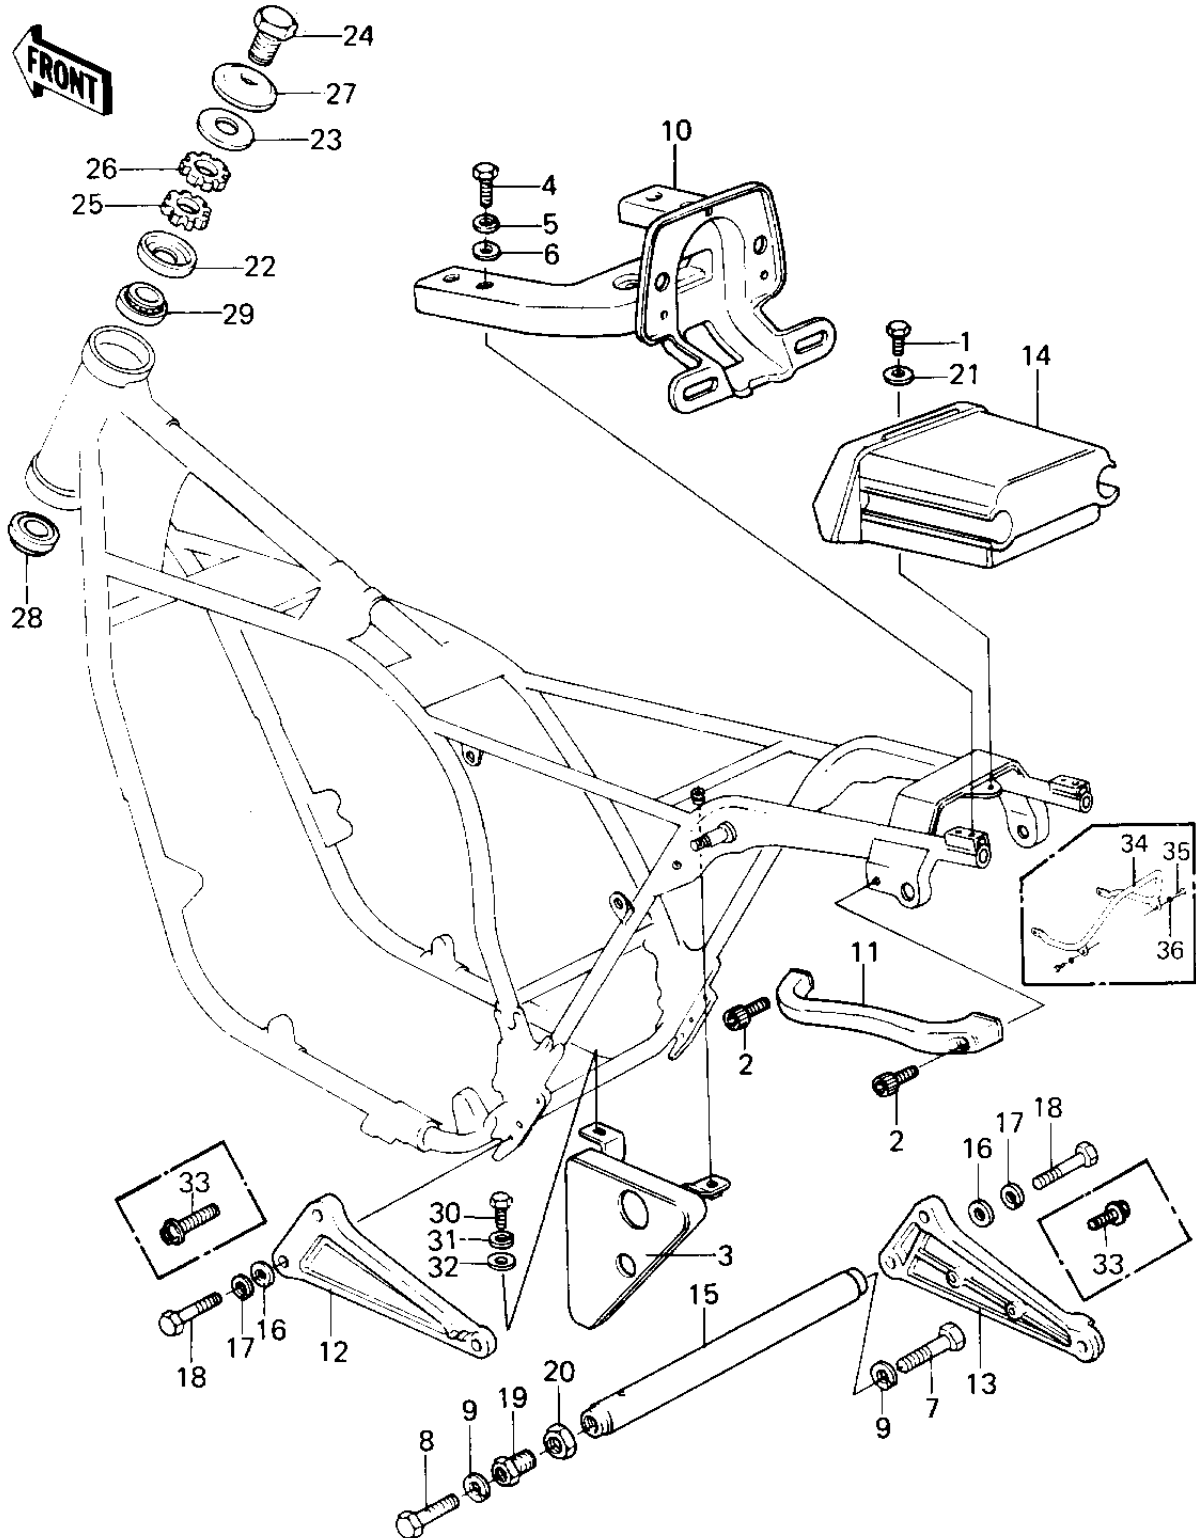

1980 KZ1300-A2 PARTS DIAGRAM

FRAME FITTINGS

1980 KZ1300-A2 PARTS LIST

FRAME FITTINGS

ITEM NAME	PART NUMBER	QUANTITY
BOLT-UPSET 6X14 (Ref # 1)	112B0614	1
BOLT SOCKET, 8 X 20 (Ref # 2)	120Q0820	1
COVER,SEAT LOCK (Ref # 3)	14025-1246	1
COVER,SEAT LOCK (Ref # 3)	14025-1246	1
BOLT-SMALL-UPSET,8X16 (Ref # 4)	115G0816	1
WASHER SPRING 8MM (Ref # 5)	461F0800	1
WASHER SPRING 8MM (Ref # 5)	461F0800	1
WASHER PLAIN 8MM (Ref # 6)	410B0800	1
BOLT,HEX HEAD,10X25 (Ref # 7)	113G1025	1
BOLT-UPSET,10X30 (Ref # 8)	112G1030	1
WASHER SPRING 10MM (Ref # 9)	461F1000	1
BRACKET,ASSY (Ref # 10)	23062-1003	1
GRIP,FRAME (Ref # 11)	32109-1012	1
STAY,MUFFLER,L.H (Ref # 12)	35011-1019	1
STAY,MUFFLER,R.H (Ref # 13)	35011-1020	1
CASE,STORAGE (Ref # 14)	39012-1001	1
CROSSMEMBER (Ref # 15)	39042-1001	1
WASHER PLAIN 8MM (Ref # 16)	411B0800	1
WASHER SPRING 8MM (Ref # 17)	461F0800	1
BOLT,HEX HEAD,8X30 (Ref # 18)	92001-1142	1
BOLT,CROSSMEMBER FITT (Ref # 19)	92001-1216	1
NUT,CROSSMEMBER FITTI (Ref # 20)	92015-1086	1
WASHER 6.5X22X1.6T (Ref # 21)	92022-237	1
CAP,STEERING STEM HEA (Ref # 22)	11012-1059	1
WASHER,WAVE (Ref # 23)	46100-003	1
BOLT,STEERG STEM HEAD (Ref # 24)	92007-031	1
NUT,STEERING STEM HEA (Ref # 25)	92015-1052	1
NUT,STEERING STEM HEA (Ref # 26)	92015-1069	1
WASHER,STEERG STM HD (Ref # 27)	92022-230	1

1980 KZ1300-A2 PARTS LIST

FRAME FITTINGS

ITEM NAME	PART NUMBER	QUANTITY
BEARING,ROLLER,32006 (Ref # 28)	92116-1008	1
BRG,ROLLER,HR320/28XJ (Ref # 29)	92116-1009	1
BOLT-UPSET,6X12 (Ref # 30)	112G0612	1
WASHER SPRING 6MM (Ref # 31)	461F0600	1
WASHER PLAIN 6MM (Ref # 32)	411B0600	1
BOLT,8X28 (Ref # 33)	92001-1095	1
STAY,REAR (Ref # 34)	35011-1070	1
BOLT-SMALL-UPSET,8X14 (Ref # 35)	115B0814	1
WASHER SPRING 8MM (Ref # 36)	461F0800	1