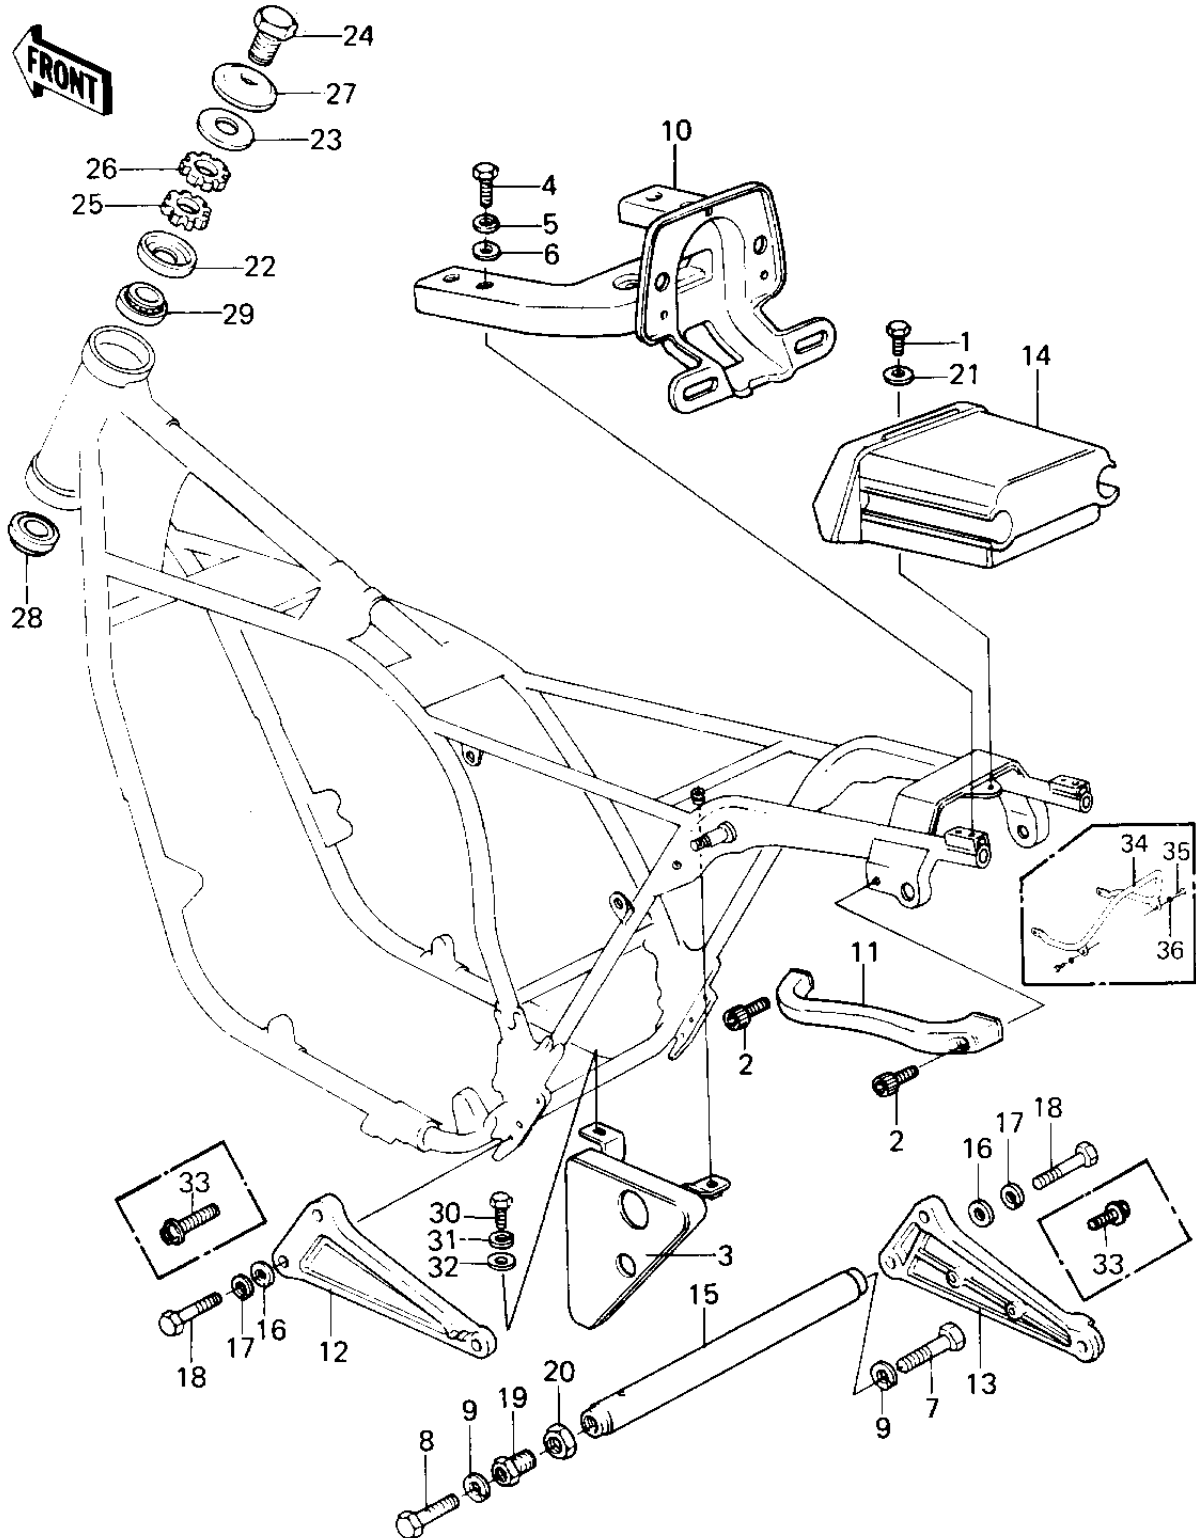

1981 KZ1300-A3 PARTS DIAGRAM

FRAME FITTINGS

1981 KZ1300-A3 PARTS LIST

FRAME FITTINGS

ITEM NAME	PART NUMBER	QUANTITY
BOLT-UPSET 6X14 (Ref # 1)	112B0614	1
BOLT SOCKET, 8 X 20 (Ref # 2)	120Q0820	2
COVER,SEAT LOCK (Ref # 3)	14025-1246	1
COVER,SEAT LOCK (Ref # 3)	14025-1246	1
BOLT-SMALL-UPSET,8X16 (Ref # 4)	115G0816	4
WASHER SPRING 8MM (Ref # 5)	461F0800	4
WASHER SPRING 8MM (Ref # 5)	461F0800	4
WASHER PLAIN 8MM (Ref # 6)	410B0800	4
BOLT,HEX HEAD,10X25 (Ref # 7)	113G1025	1
BOLT-UPSET,10X30 (Ref # 8)	112G1030	1
WASHER SPRING 10MM (Ref # 9)	461F1000	1
BRACKET,ASSY (Ref # 10)	23062-1003	1
GRIP,FRAME (Ref # 11)	32109-1012	1
STAY,MUFFLER,L.H (Ref # 12)	35011-1019	1
STAY,MUFFLER,R.H (Ref # 13)	35011-1020	1
CASE,STORAGE (Ref # 14)	39012-1001	1
CROSSMEMBER (Ref # 15)	39042-1001	1
WASHER PLAIN 8MM (Ref # 16)	411B0800	4
WASHER SPRING 8MM (Ref # 17)	461F0800	4
BOLT,HEX HEAD,8X30 (Ref # 18)	92001-1142	4
BOLT,CROSSMEMBER FITT (Ref # 19)	92001-1216	1
NUT,CROSSMEMBER FITTI (Ref # 20)	92015-1086	1
WASHER 6.5X22X1.6T (Ref # 21)	92022-237	1
CAP,STEERING STEM HEA (Ref # 22)	11012-1059	1
WASHER,WAVE (Ref # 23)	46100-003	1
BOLT,STEERG STEM HEAD (Ref # 24)	92007-031	1
NUT,STEERING STEM HEA (Ref # 25)	92015-1052	1
NUT,STEERING STEM HEA (Ref # 26)	92015-1069	1
WASHER,STEERG STM HD (Ref # 27)	92022-230	1

1981 KZ1300-A3 PARTS LIST

FRAME FITTINGS

ITEM NAME	PART NUMBER	QUANTITY
BEARING,ROLLER,32006 (Ref # 28)	92116-1008	1
BRG,ROLLER,HR320/28XJ (Ref # 29)	92116-1009	1
BOLT-UPSET,6X12 (Ref # 30)	112G0612	1
WASHER SPRING 6MM (Ref # 31)	461F0600	1
WASHER PLAIN 6MM (Ref # 32)	411B0600	1
BOLT,8X28 (Ref # 33)	92001-1095	4
STAY,REAR (Ref # 34)	35011-1070	1
BOLT-SMALL-UPSET,8X14 (Ref # 35)	115B0814	2
WASHER SPRING 8MM (Ref # 36)	461F0800	2