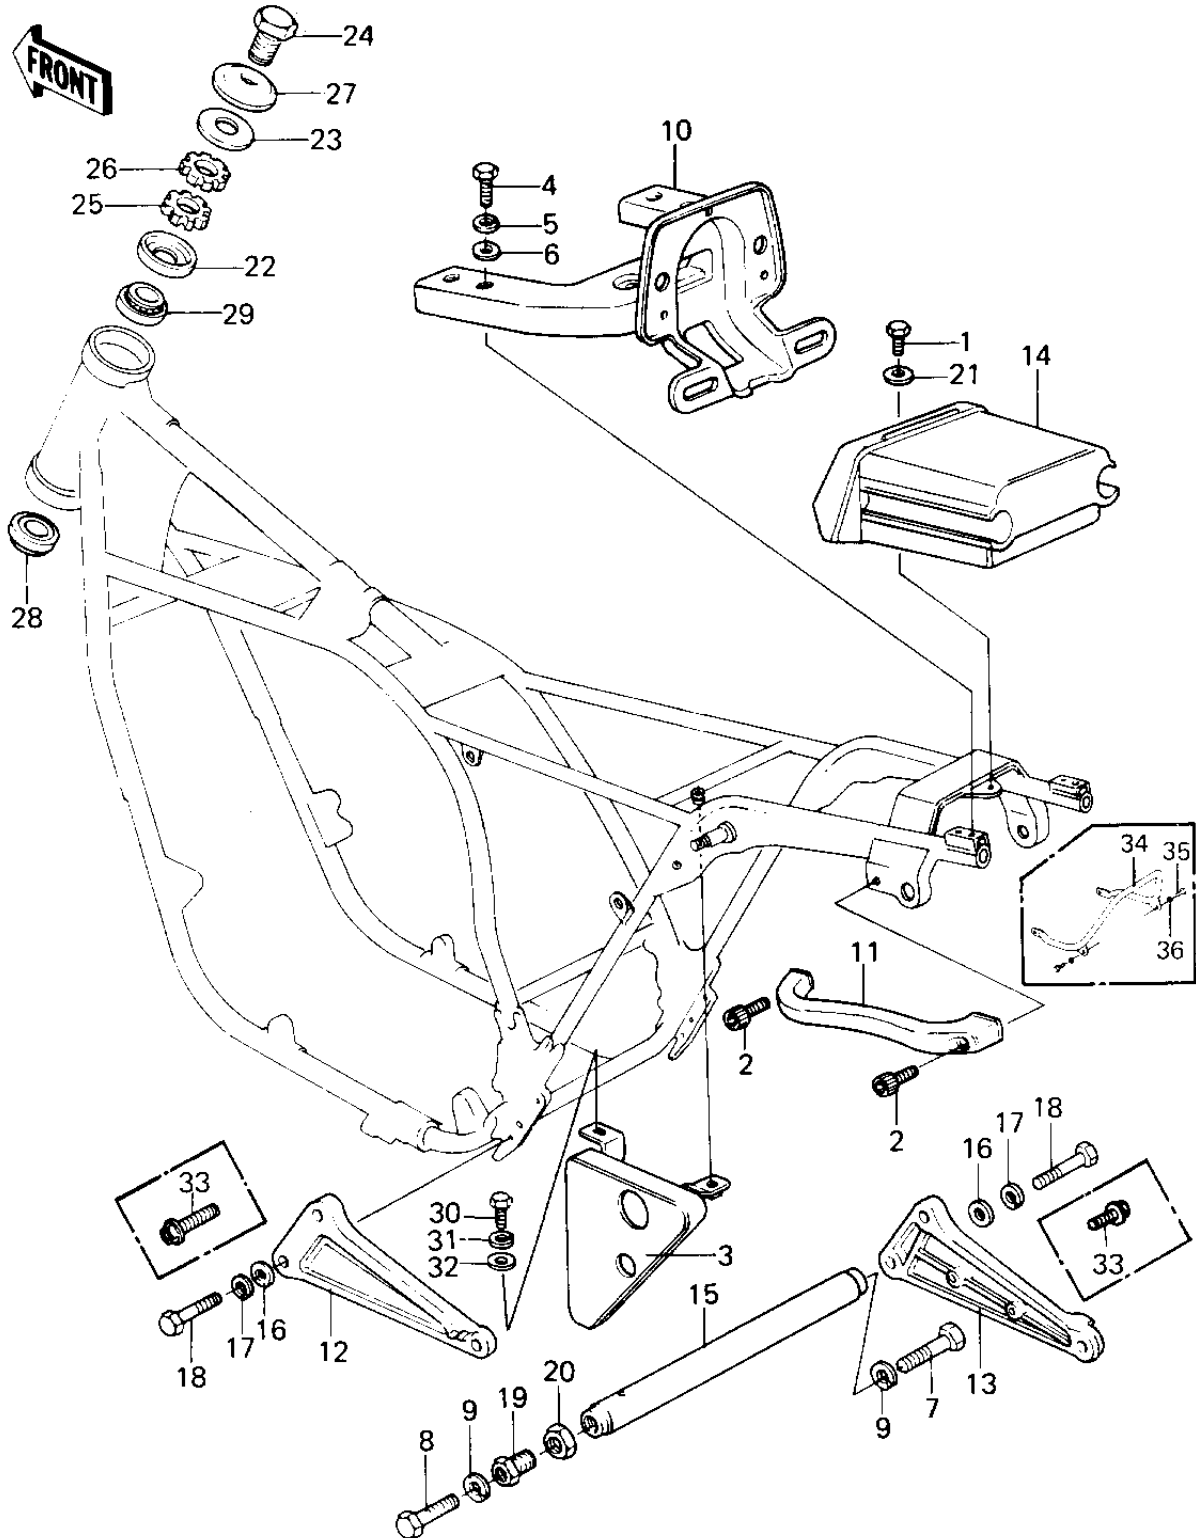

# 1981 KZ1300-A3 PARTS DIAGRAM

## FRAME FITTINGS

## FRAME FITTINGS

ITEM NAME	PART NUMBER	QUANTITY
BOLT-UPSET 6X14 (Ref # 1)	112B0614	1
BOLT SOCKET, 8 X 20 (Ref # 2)	120Q0820	2
COVER,SEAT LOCK (Ref # 3)	14025-1246	1
COVER,SEAT LOCK (Ref # 3)	14025-1246	1
BOLT-SMALL-UPSET,8X16 (Ref # 4)	115G0816	4
WASHER SPRING 8MM (Ref # 5)	461F0800	4
WASHER SPRING 8MM (Ref # 5)	461F0800	4
WASHER PLAIN 8MM (Ref # 6)	410B0800	4
BOLT,HEX HEAD,10X25 (Ref # 7)	113G1025	1
BOLT-UPSET,10X30 (Ref # 8)	112G1030	1
WASHER SPRING 10MM (Ref # 9)	461F1000	1
BRACKET,ASSY (Ref # 10)	23062-1003	1
GRIP,FRAME (Ref # 11)	32109-1012	1
STAY,MUFFLER,L.H (Ref # 12)	35011-1019	1
STAY,MUFFLER,R.H (Ref # 13)	35011-1020	1
CASE,STORAGE (Ref # 14)	39012-1001	1
CROSSMEMBER (Ref # 15)	39042-1001	1
WASHER PLAIN 8MM (Ref # 16)	411B0800	4
WASHER SPRING 8MM (Ref # 17)	461F0800	4
BOLT,HEX HEAD,8X30 (Ref # 18)	92001-1142	4
BOLT,CROSSMEMBER FITT (Ref # 19)	92001-1216	1
NUT,CROSSMEMBER FITTI (Ref # 20)	92015-1086	1
WASHER 6.5X22X1.6T (Ref # 21)	92022-237	1
CAP,STEERING STEM HEA (Ref # 22)	11012-1059	1
WASHER,WAVE (Ref # 23)	46100-003	1
BOLT,STEERG STEM HEAD (Ref # 24)	92007-031	1
NUT,STEERING STEM HEA (Ref # 25)	92015-1052	1
NUT,STEERING STEM HEA (Ref # 26)	92015-1069	1
WASHER,STEERG STM HD (Ref # 27)	92022-230	1

## FRAME FITTINGS

ITEM NAME	PART NUMBER	QUANTITY
BEARING,ROLLER,32006 (Ref # 28)	92116-1008	1
BRG,ROLLER,HR320/28XJ (Ref # 29)	92116-1009	1
BOLT-UPSET,6X12 (Ref # 30)	112G0612	1
WASHER SPRING 6MM (Ref # 31)	461F0600	1
WASHER PLAIN 6MM (Ref # 32)	411B0600	1
BOLT,8X28 (Ref # 33)	92001-1095	4
STAY,REAR (Ref # 34)	35011-1070	1
BOLT-SMALL-UPSET,8X14 (Ref # 35)	115B0814	2
WASHER SPRING 8MM (Ref # 36)	461F0800	2