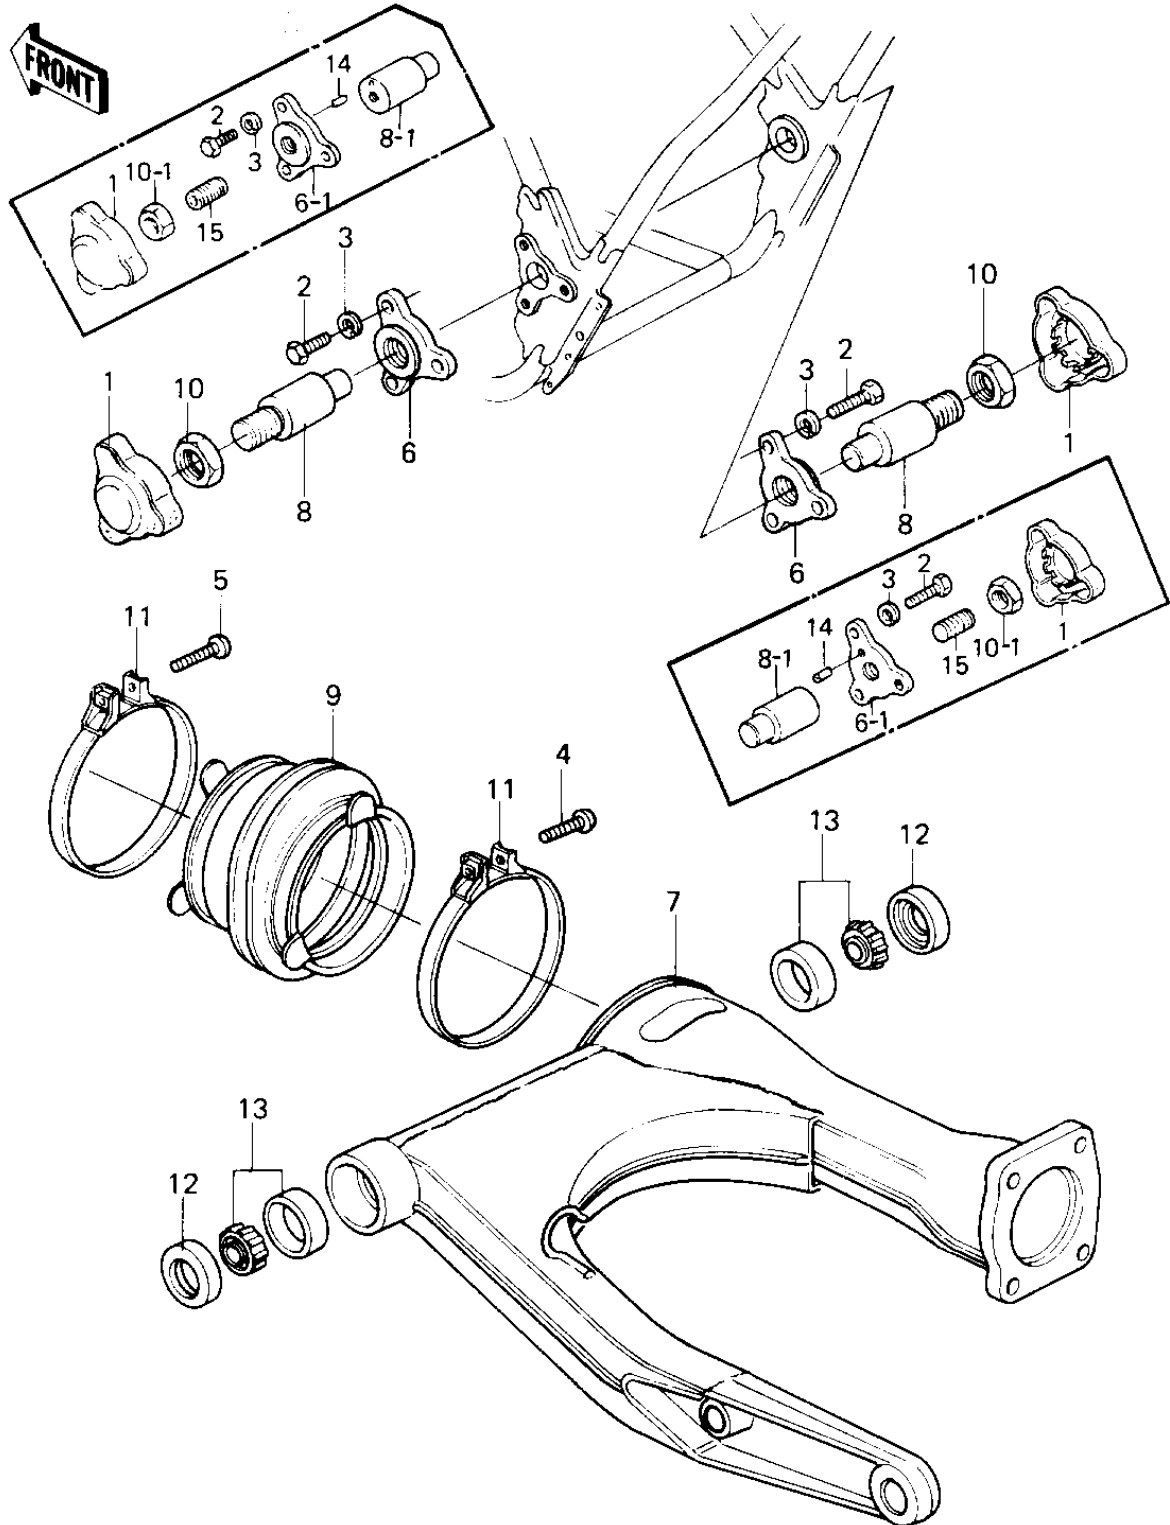

# 1979 KZ1300-A1 PARTS DIAGRAM

## SWING ARM

# 1979 KZ1300-A1 PARTS LIST

## SWING ARM

ITEM NAME	PART NUMBER	QUANTITY
COVER,SWING ARM (Ref # 1)	14025-1087	2
BOLT,8X22 (Ref # 2)	114G0822	6
WASHER SPRING 8MM (Ref # 3)	461F0800	6
SCREW-PAN-CROS (Ref # 4)	220B0420	1
SCREW-PAN-CROS (Ref # 5)	220B0430	1
STOPPER,SWING ARM (Ref # 6)	32085-1031	2
STOPPER,SWING ARM (Ref # 6-1)	32085-1053	2
ARM,SWING (Ref # 7)	33001-1026	1
SHAFT,SWING ARM (Ref # 8)	33032-1006	2
SHAFT,SWING ARM (Ref # 8-1)	33032-1016	2
BOOT,SWING ARM (Ref # 9)	49006-1020	1
NUT,20M/M (Ref # 10)	92015-1056	2
NUT 14MM (Ref # 10-1)	315B1400	2
CLAMP,SWING ARM BOOT (Ref # 11)	92037-1097	2
OIL SEAL,26406 (Ref # 12)	92049-1030	2
BRG,ROLLER,4T30203E1 (Ref # 13)	92116-1001	2
PIN,SPRING,3X14 (Ref # 14)	555A0314	2
SCREW,14X22 (Ref # 15)	92009-1087	2