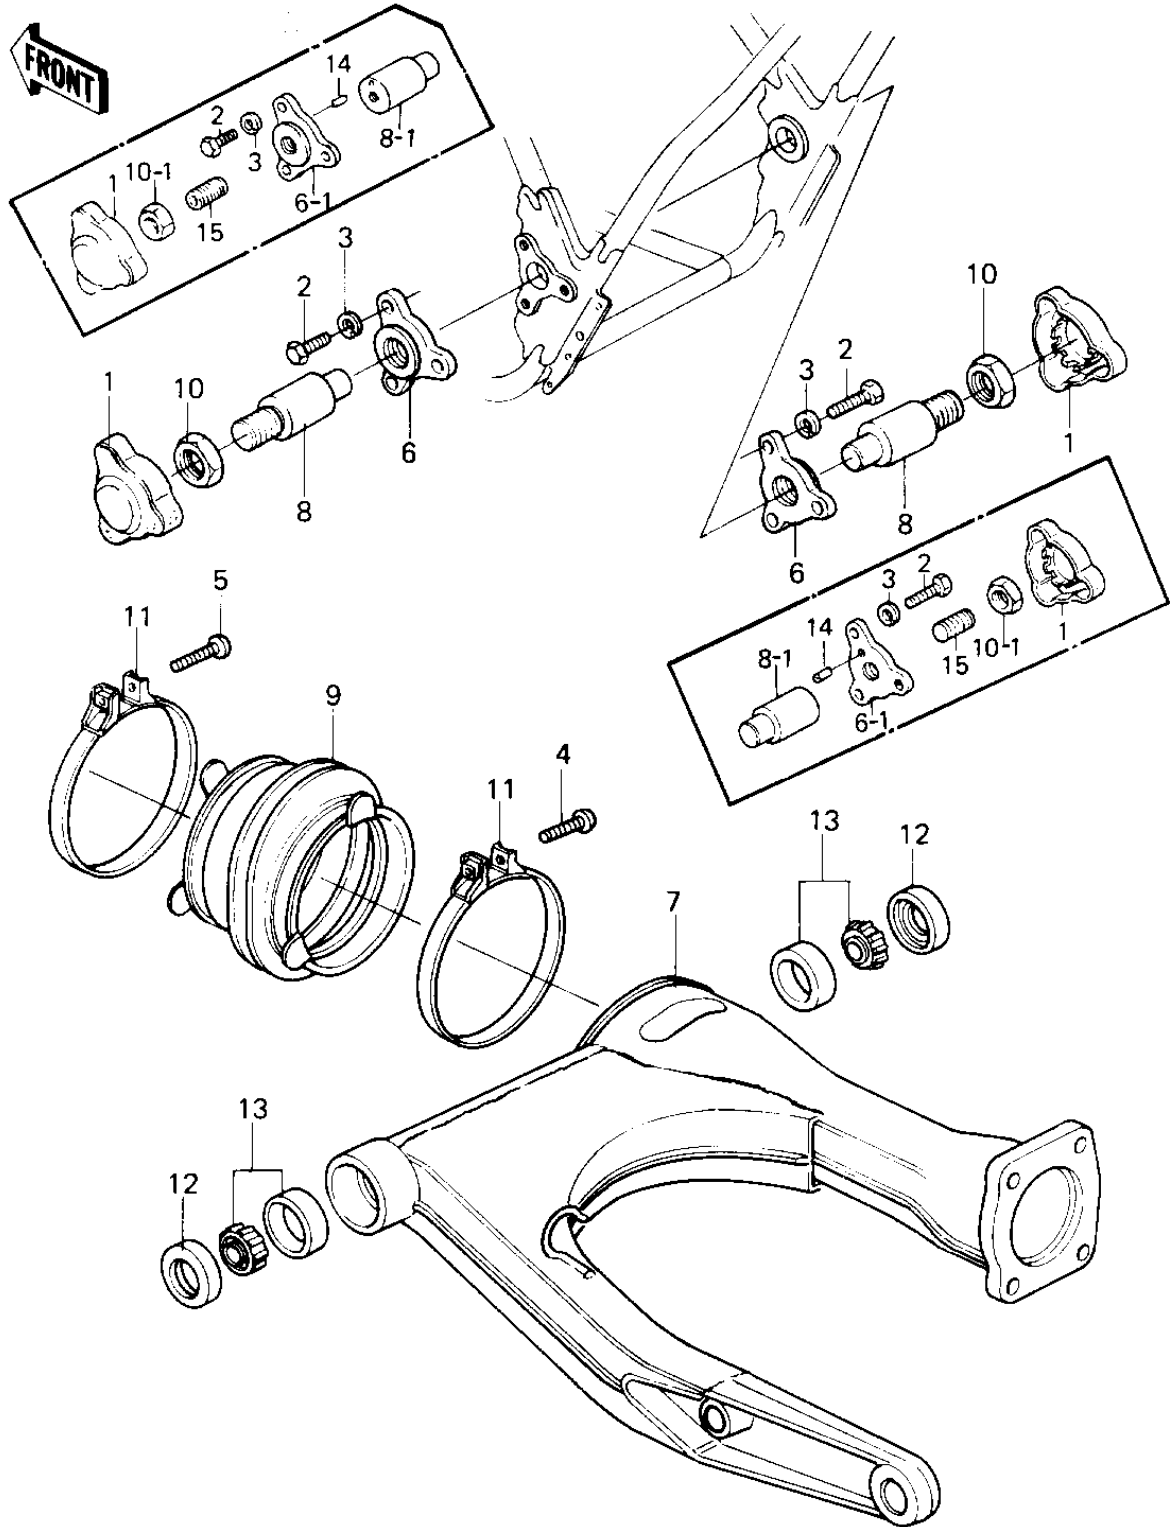

1979 KZ1300-A1 PARTS DIAGRAM

SWING ARM

1979 KZ1300-A1 PARTS LIST

SWING ARM

ITEM NAME	PART NUMBER	QUANTITY
COVER,SWING ARM (Ref # 1)	14025-1087	2
BOLT,8X22 (Ref # 2)	114G0822	6
WASHER SPRING 8MM (Ref # 3)	461F0800	6
SCREW-PAN-CROS (Ref # 4)	220B0420	1
SCREW-PAN-CROS (Ref # 5)	220B0430	1
STOPPER,SWING ARM (Ref # 6)	32085-1031	2
STOPPER,SWING ARM (Ref # 6-1)	32085-1053	2
ARM,SWING (Ref # 7)	33001-1026	1
SHAFT,SWING ARM (Ref # 8)	33032-1006	2
SHAFT,SWING ARM (Ref # 8-1)	33032-1016	2
BOOT,SWING ARM (Ref # 9)	49006-1020	1
NUT,20M/M (Ref # 10)	92015-1056	2
NUT 14MM (Ref # 10-1)	315B1400	2
CLAMP,SWING ARM BOOT (Ref # 11)	92037-1097	2
OIL SEAL,26406 (Ref # 12)	92049-1030	2
BRG,ROLLER,4T30203E1 (Ref # 13)	92116-1001	2
PIN,SPRING,3X14 (Ref # 14)	555A0314	2
SCREW,14X22 (Ref # 15)	92009-1087	2