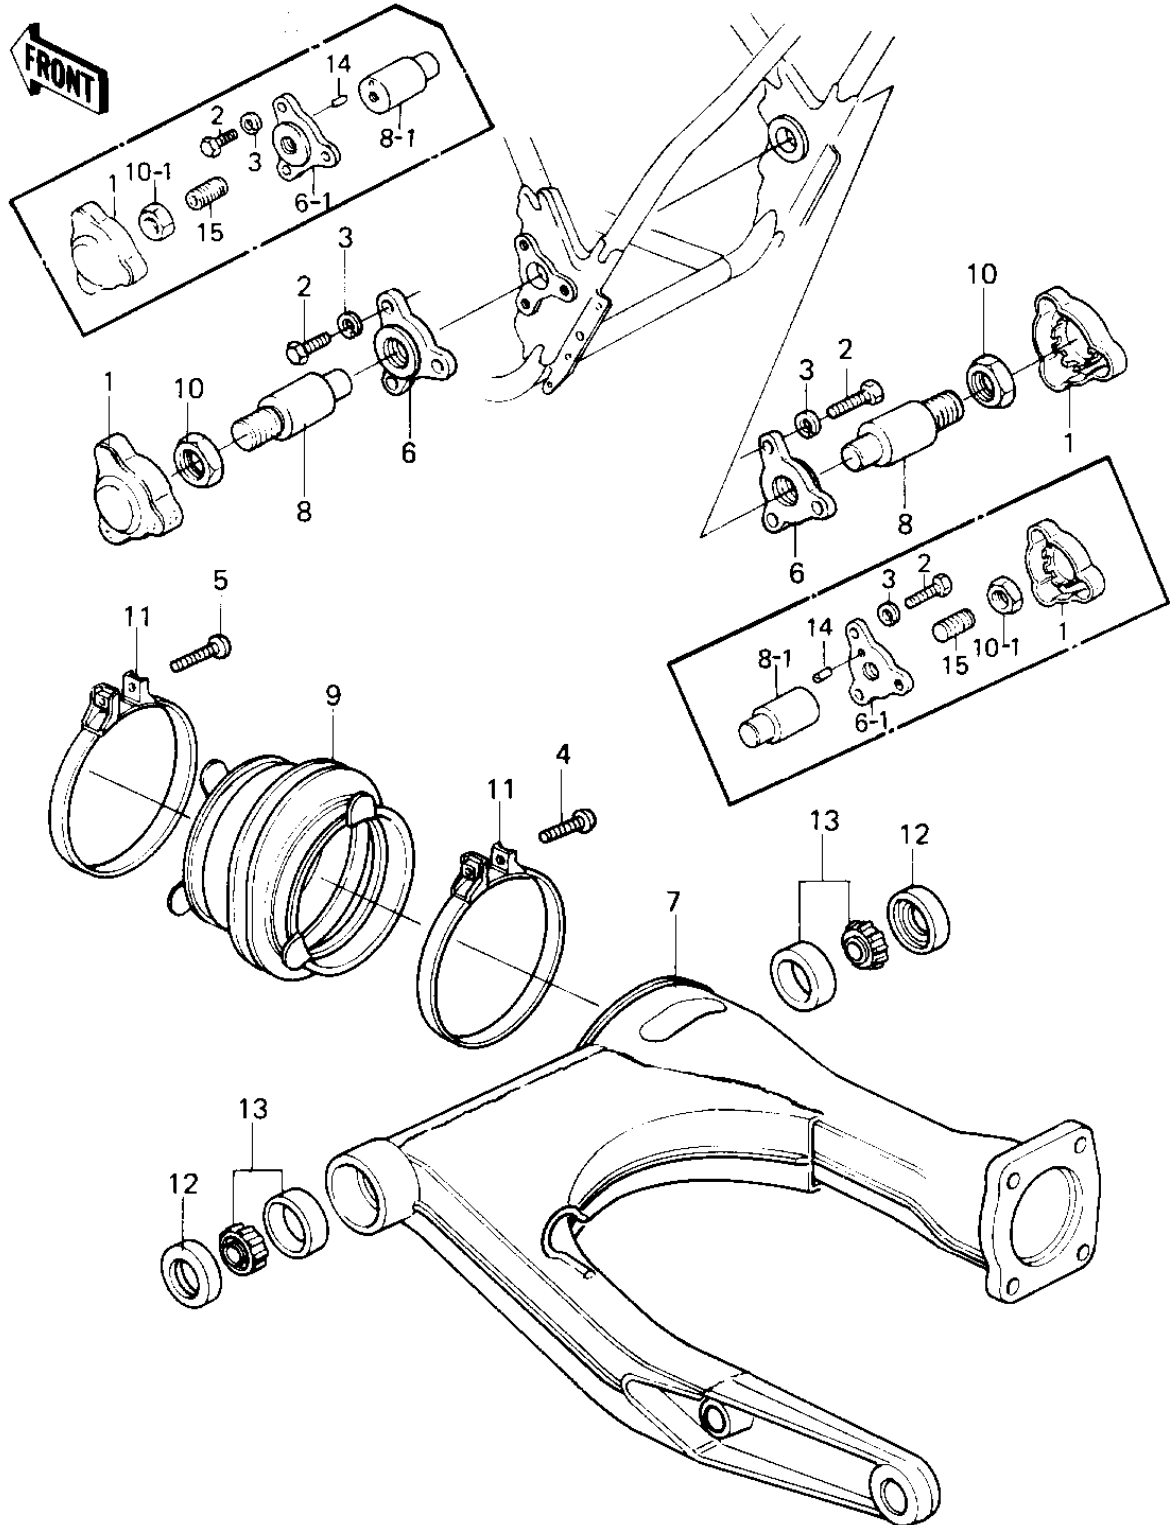

# 1981 KZ1300-A3 PARTS DIAGRAM

## SWING ARM

# 1981 KZ1300-A3 PARTS LIST

## SWING ARM

ITEM NAME	PART NUMBER	QUANTITY
COVER,SWING ARM (Ref # 1)	14025-1087	2
BOLT,8X22 (Ref # 2)	114G0822	6
WASHER SPRING 8MM (Ref # 3)	461F0800	6
SCREW-PAN-CROS (Ref # 4)	220B0420	1
SCREW-PAN-CROS (Ref # 5)	220B0430	1
STOPPER,SWING ARM (Ref # 6)	32085-1031	2
STOPPER,SWING ARM (Ref # 6-1)	32085-1053	2
ARM,SWING (Ref # 7)	33001-1026	1
SHAFT,SWING ARM (Ref # 8)	33032-1006	2
SHAFT,SWING ARM (Ref # 8-1)	33032-1016	2
BOOT,SWING ARM (Ref # 9)	49006-1020	1
NUT,20M/M (Ref # 10)	92015-1056	2
NUT 14MM (Ref # 10-1)	315B1400	2
CLAMP,SWING ARM BOOT (Ref # 11)	92037-1097	2
OIL SEAL,26406 (Ref # 12)	92049-1030	2
BRG,ROLLER,4T30203E1 (Ref # 13)	92116-1001	2
PIN,SPRING,3X14 (Ref # 14)	555A0314	2
SCREW,14X22 (Ref # 15)	92009-1087	2