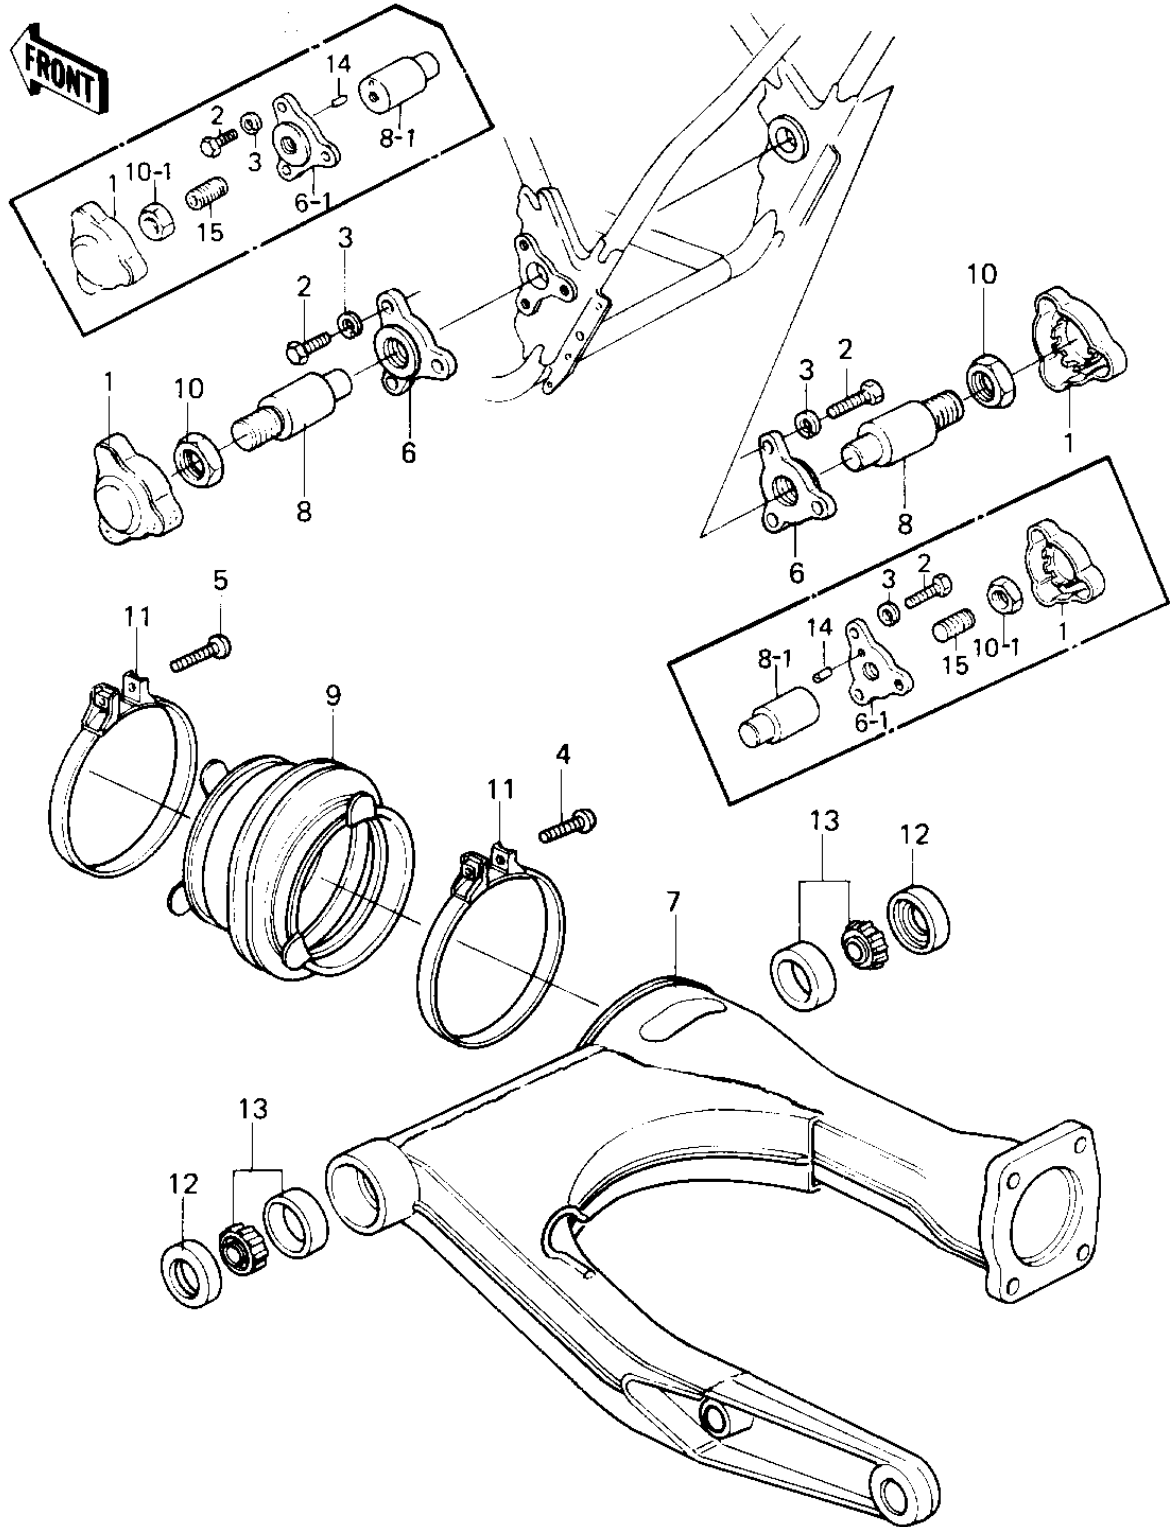

# 1981 KZ1300-A3 PARTS DIAGRAM

## SWING ARM

# 1981 KZ1300-A3 PARTS LIST

## SWING ARM

ITEM NAME	PART NUMBER	QUANTITY
COVER,SWING ARM (Ref # 1)	14025-1087	2
BOLT,8X22 (Ref # 2)	114G0822	6
WASHER SPRING 8MM (Ref # 3)	461F0800	6
SCREW-PAN-CROS (Ref # 4)	220B0420	1
SCREW-PAN-CROS (Ref # 5)	220B0430	1
STOPPER,SWING ARM (Ref # 6)	32085-1031	2
STOPPER,SWING ARM (Ref # 6-1)	32085-1053	2
ARM,SWING (Ref # 7)	33001-1026	1
SHAFT,SWING ARM (Ref # 8)	33032-1006	2
SHAFT,SWING ARM (Ref # 8-1)	33032-1016	2
BOOT,SWING ARM (Ref # 9)	49006-1020	1
NUT,20M/M (Ref # 10)	92015-1056	2
NUT 14MM (Ref # 10-1)	315B1400	2
CLAMP,SWING ARM BOOT (Ref # 11)	92037-1097	2
OIL SEAL,26406 (Ref # 12)	92049-1030	2
BRG,ROLLER,4T30203E1 (Ref # 13)	92116-1001	2
PIN,SPRING,3X14 (Ref # 14)	555A0314	2
SCREW,14X22 (Ref # 15)	92009-1087	2