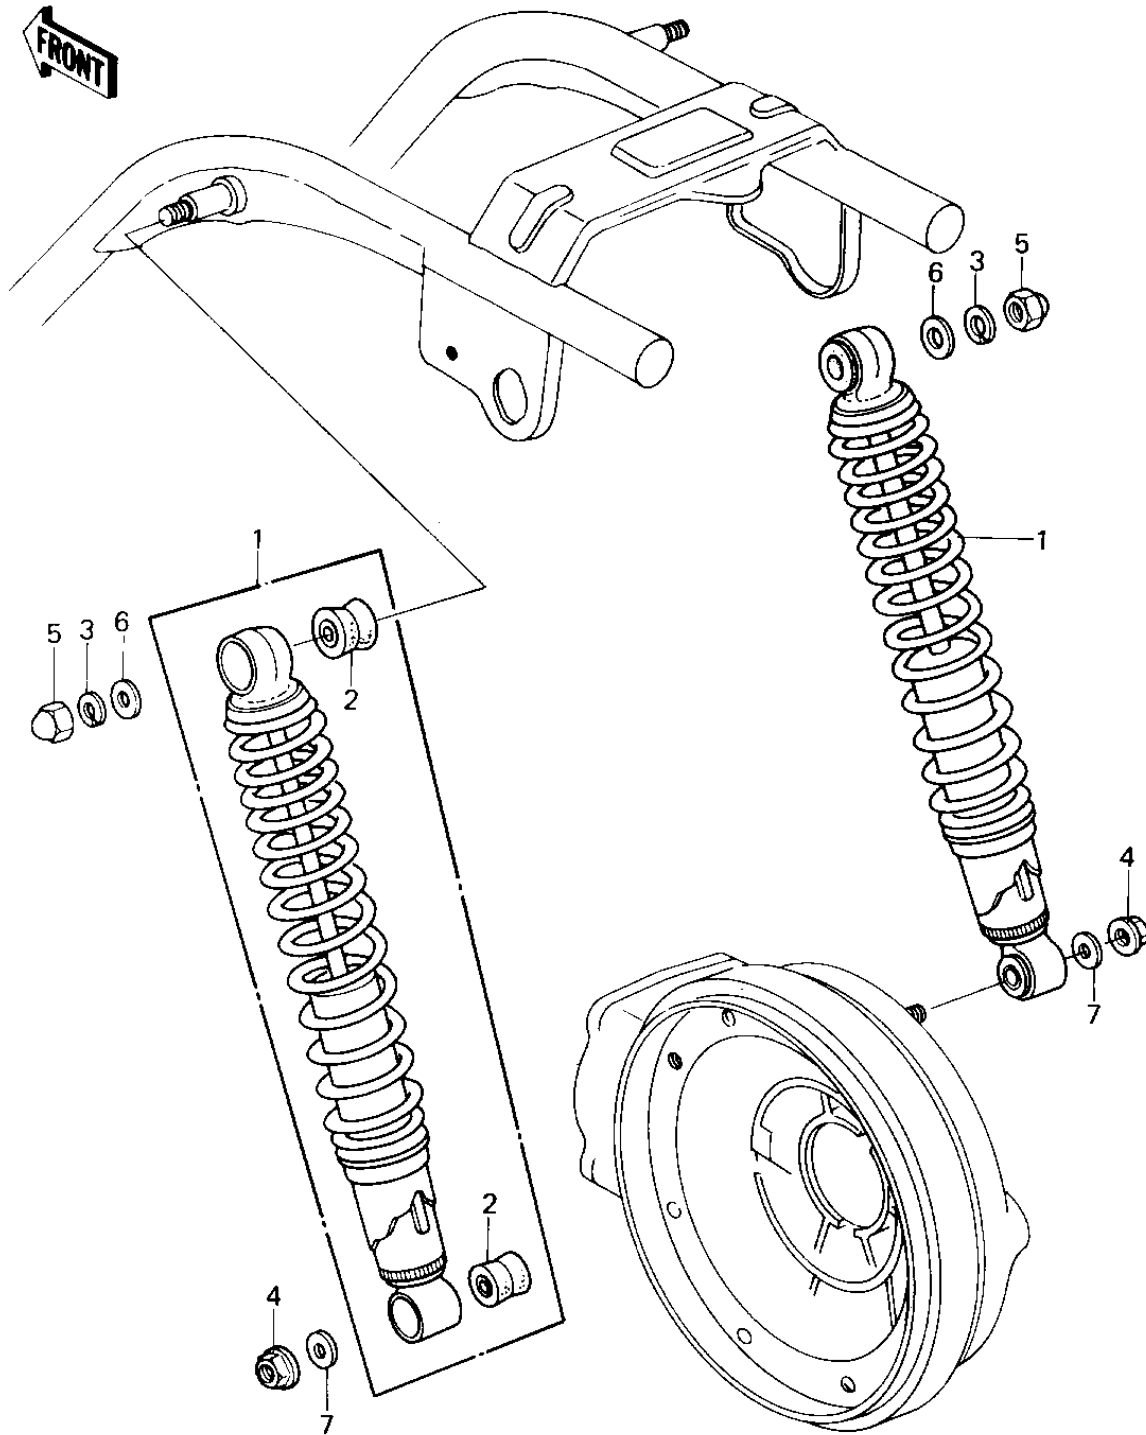

1979 KZ1300-A1 PARTS DIAGRAM

SHOCK ABSORBERS (KZ 1300-A1/A2)

(KZ

1979 KZ1300-A1 PARTS LIST

SHOCK ABSORBERS (KZ 1300-A1/A2)

ITEM NAME	PART NUMBER	QUANTITY
SHOCK ABSBR RR (Ref # 1)	45014-1028	2
SHOCK ABSBR RR (Ref # 1)	45014-1059	2
BUSHING,SHOCK ABSORBE (Ref # 2)	92075-1141	4
WASHER SPRING 12MM (Ref # 3)	461F1200	2
NUT,10MM (Ref # 4)	92015-1415	2
NUT 12MM (Ref # 5)	92020-014	2
WASHER PLAIN (Ref # 6)	92022-1075	2
WASHER,12.4X28X4.5 (Ref # 6)	92022-1196	2
WASHER,10.5X30X2.3 (Ref # 7)	92022-1193	2