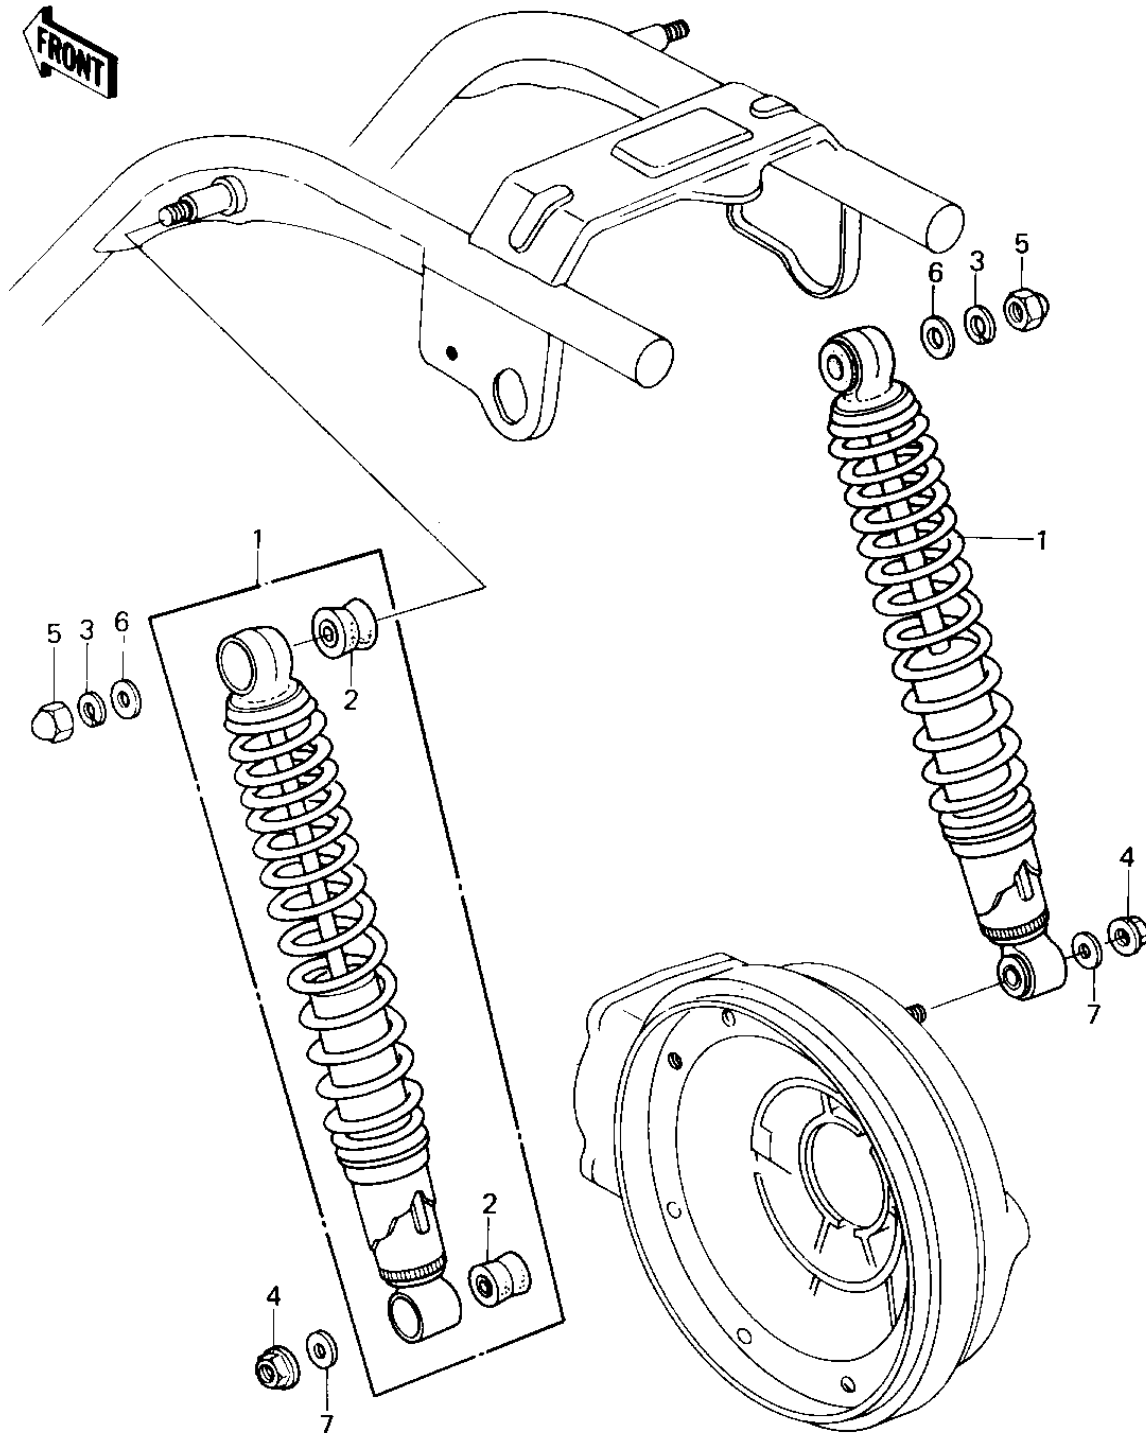

1979 KZ1300-A1 PARTS DIAGRAM

SHOCK ABSORBERS (KZ 1300-A1/A2)

(KZ

1979 KZ1300-A1 PARTS LIST

SHOCK ABSORBERS (KZ 1300-A1/A2)

ITEM NAME	PART NUMBER	QUANTITY
SHOCK ABSBR RR (Ref # 1)	45014-1028	2
SHOCK ABSBR RR (Ref # 1)	45014-1059	2
BUSHING,SHOCK ABSORBE (Ref # 2)	92075-1141	4
WASHER SPRING 12MM (Ref # 3)	461F1200	2
NUT,10MM (Ref # 4)	92015-1415	2
NUT 12MM (Ref # 5)	92020-014	2
WASHER PLAIN (Ref # 6)	92022-1075	2
WASHER,12.4X28X4.5 (Ref # 6)	92022-1196	2
WASHER,10.5X30X2.3 (Ref # 7)	92022-1193	2