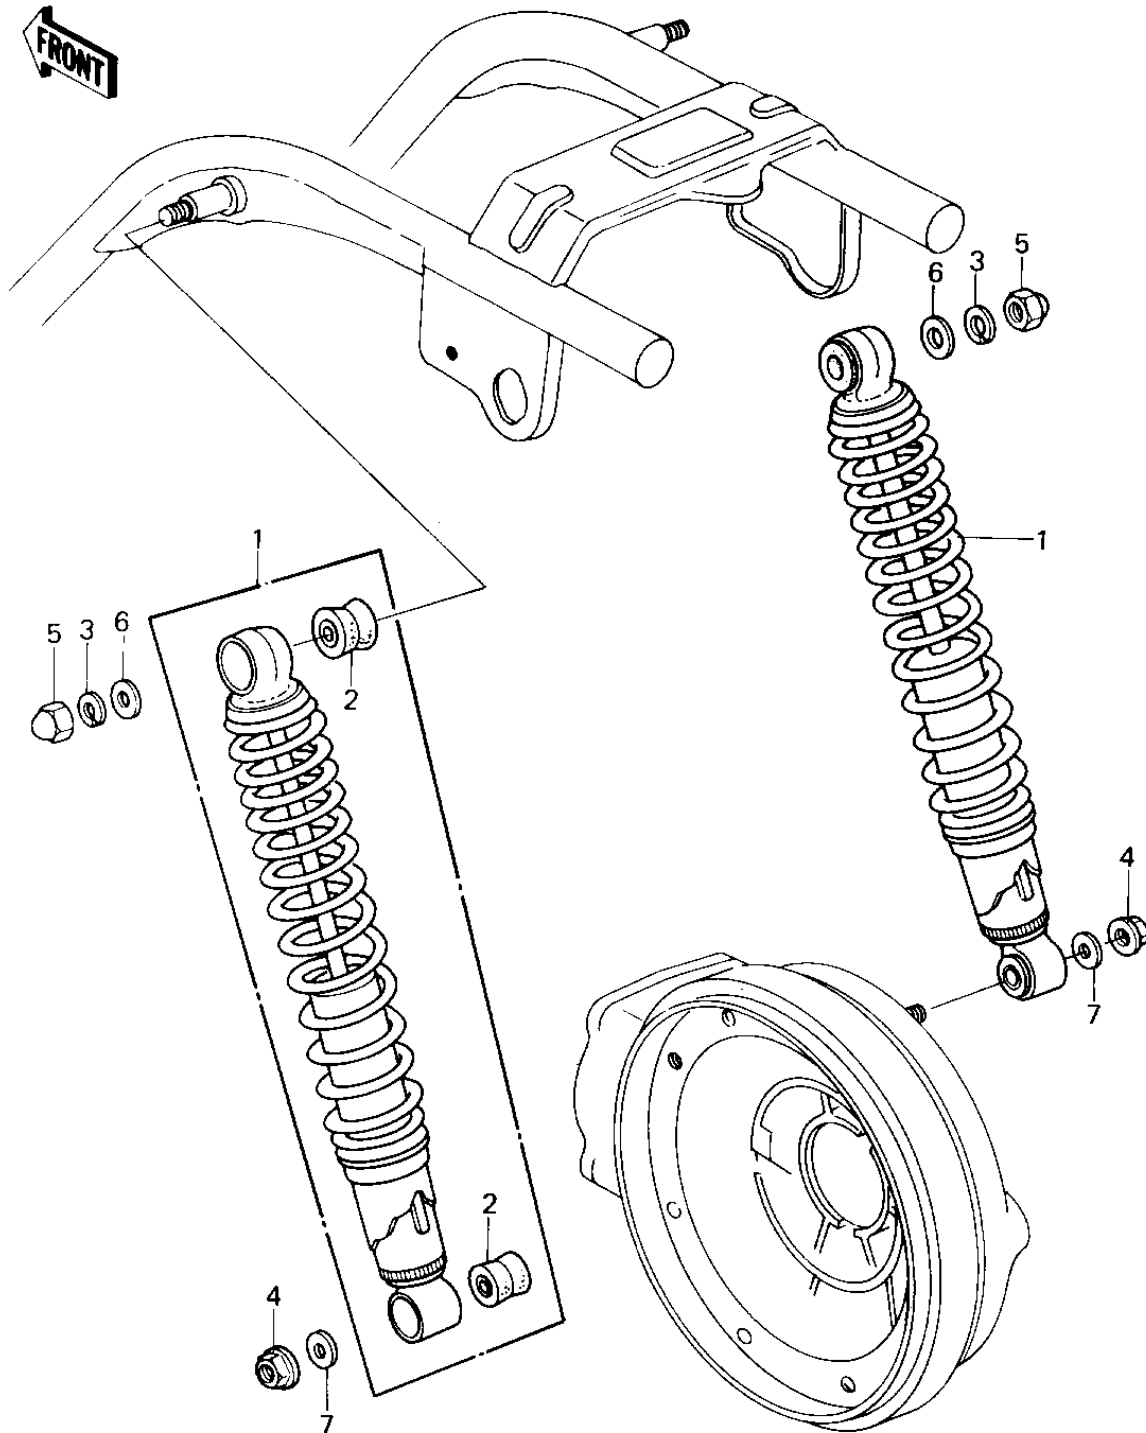

# 1980 KZ1300-A2 PARTS DIAGRAM

## SHOCK ABSORBERS (KZ 1300-A1/A2)

**(KZ**

# 1980 KZ1300-A2 PARTS LIST

## SHOCK ABSORBERS (KZ 1300-A1/A2)

ITEM NAME	PART NUMBER	QUANTITY
SHOCK ABSBR RR (Ref # 1)	45014-1028	1
SHOCK ABSBR RR (Ref # 1)	45014-1059	1
BUSHING,SHOCK ABSORBE (Ref # 2)	92075-1141	1
WASHER SPRING 12MM (Ref # 3)	461F1200	1
NUT,10MM (Ref # 4)	92015-1415	1
NUT 12MM (Ref # 5)	92020-014	1
WASHER PLAIN (Ref # 6)	92022-1075	1
WASHER,12.4X28X4.5 (Ref # 6)	92022-1196	1
WASHER,10.5X30X2.3 (Ref # 7)	92022-1193	1