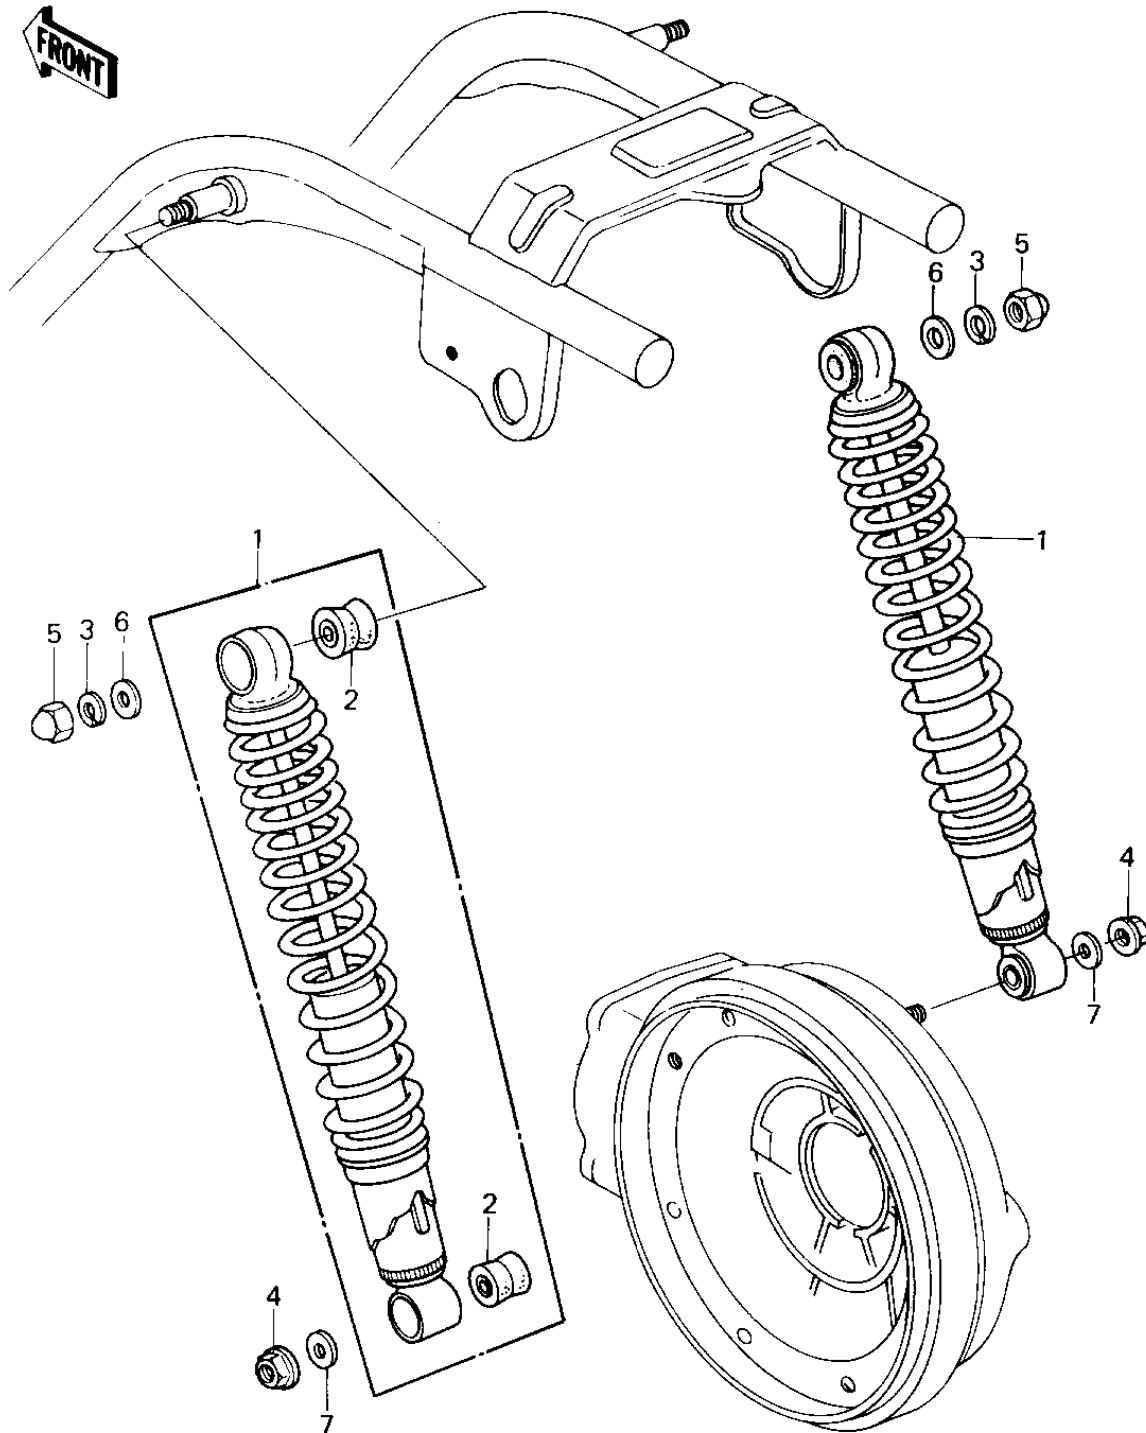

# 1980 KZ1300-A2 PARTS DIAGRAM

SHOCK ABSORBERS (KZ 1300-A1/A2)

**(KZ**

## 1980 KZ1300-A2 PARTS LIST

### SHOCK ABSORBERS (KZ 1300-A1/A2)

ITEM NAME	PART NUMBER	QUANTITY
SHOCK ABSBR RR (Ref # 1)	45014-1028	1
SHOCK ABSBR RR (Ref # 1)	45014-1059	1
BUSHING,SHOCK ABSORBE (Ref # 2)	92075-1141	1
WASHER SPRING 12MM (Ref # 3)	461F1200	1
NUT,10MM (Ref # 4)	92015-1415	1
NUT 12MM (Ref # 5)	92020-014	1
WASHER PLAIN (Ref # 6)	92022-1075	1
WASHER,12.4X28X4.5 (Ref # 6)	92022-1196	1
WASHER,10.5X30X2.3 (Ref # 7)	92022-1193	1