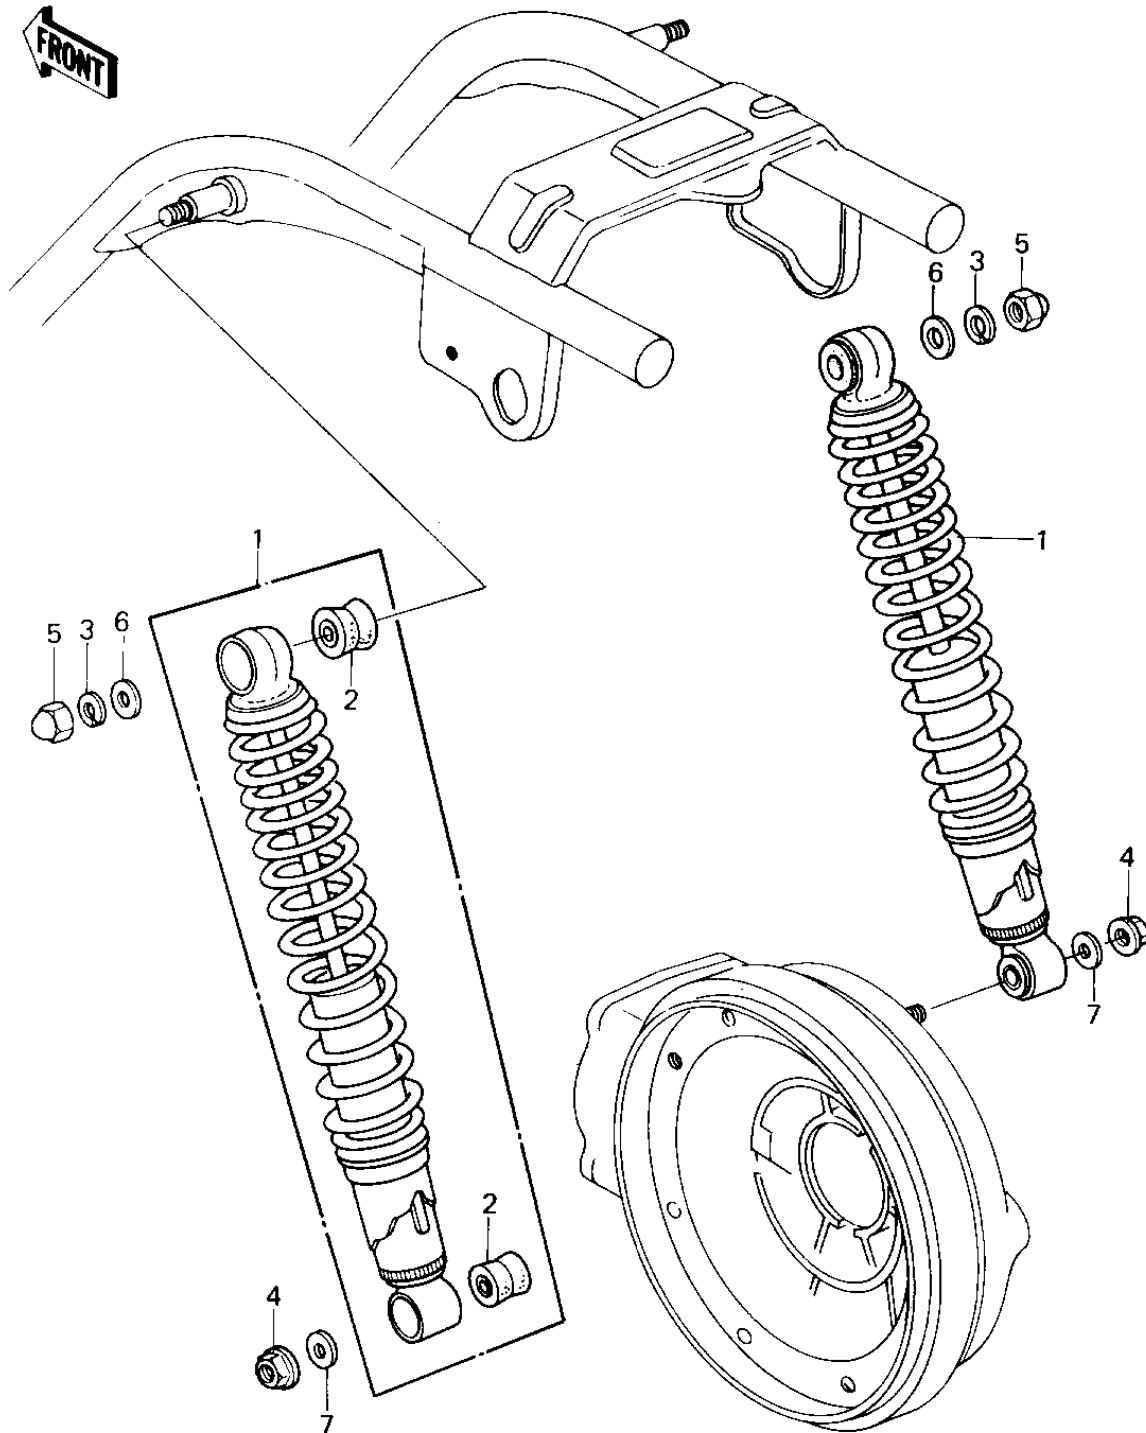

1981 KZ1300-A3 PARTS DIAGRAM

SHOCK ABSORBERS (KZ 1300-A1/A2)

(KZ

1981 KZ1300-A3 PARTS LIST

SHOCK ABSORBERS (KZ 1300-A1/A2)

ITEM NAME	PART NUMBER	QUANTITY
SHOCK ABSBR RR (Ref # 1)	45014-1028	2
SHOCK ABSBR RR (Ref # 1)	45014-1059	2
BUSHING,SHOCK ABSORBE (Ref # 2)	92075-1141	4
WASHER SPRING 12MM (Ref # 3)	461F1200	2
NUT,10MM (Ref # 4)	92015-1415	2
NUT 12MM (Ref # 5)	92020-014	2
WASHER PLAIN (Ref # 6)	92022-1075	2
WASHER,12.4X28X4.5 (Ref # 6)	92022-1196	2
WASHER,10.5X30X2.3 (Ref # 7)	92022-1193	2