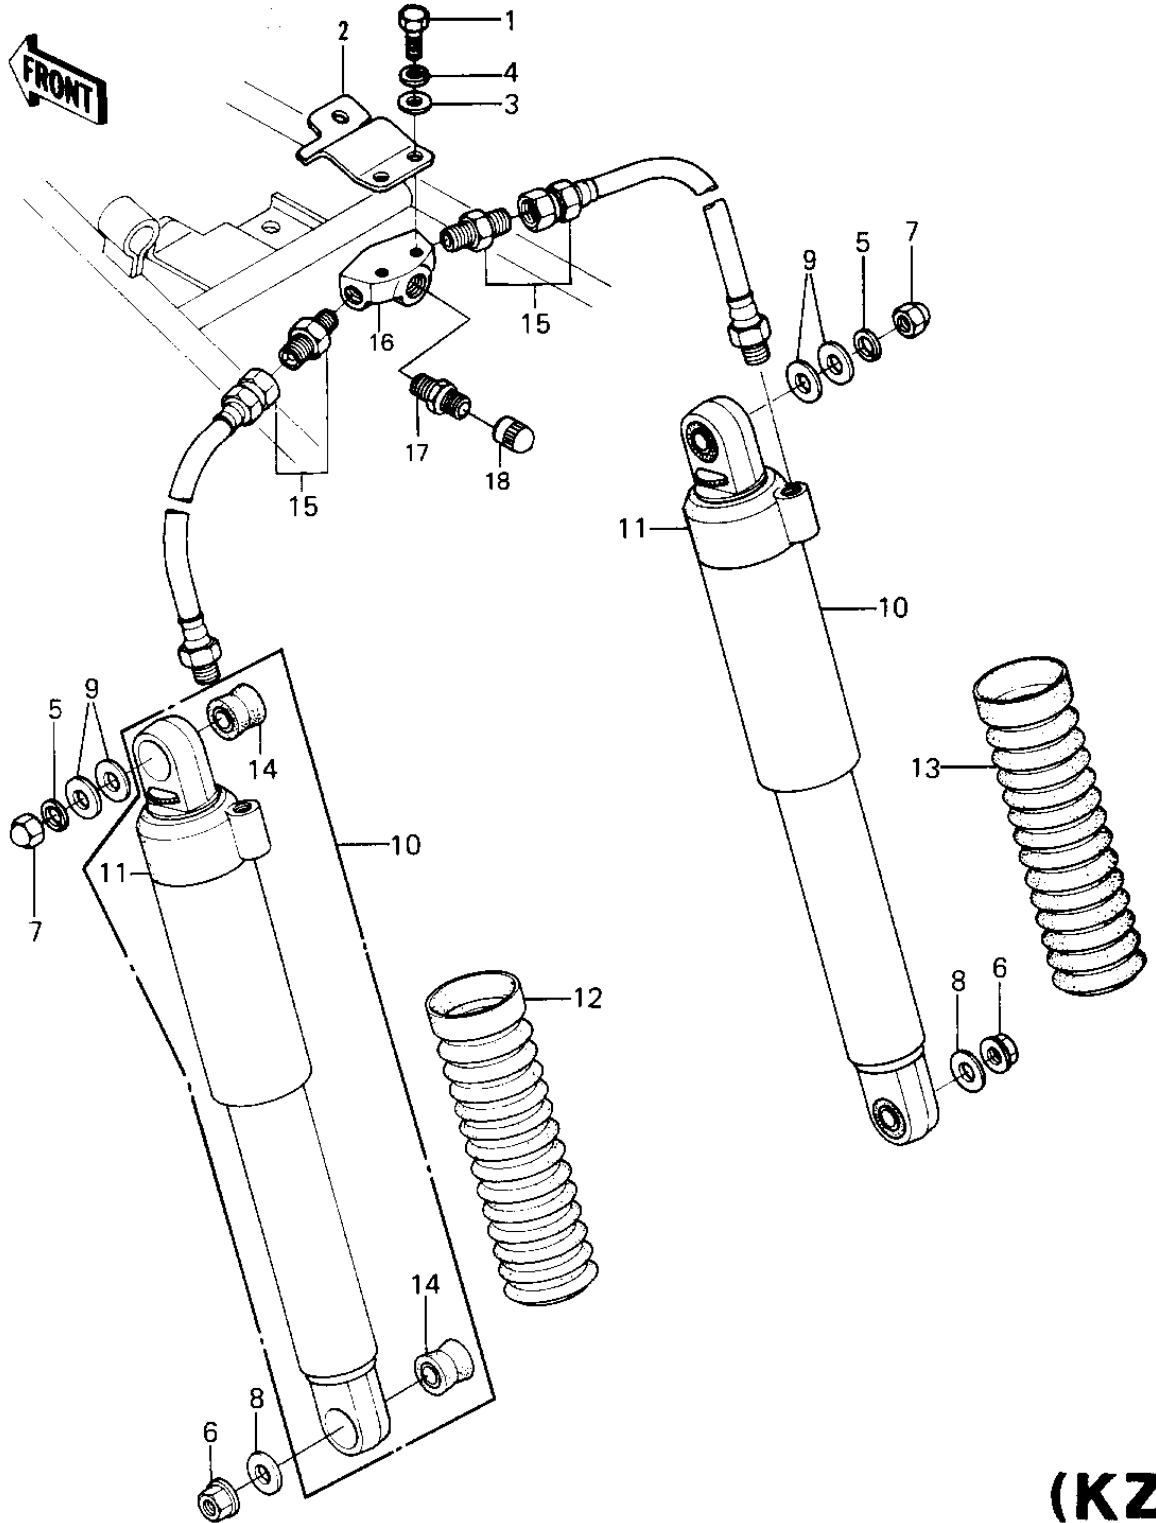

1979 KZ1300-A1 PARTS DIAGRAM

SHOCK ABSORBERS (KZ1300-A3)

(KZ