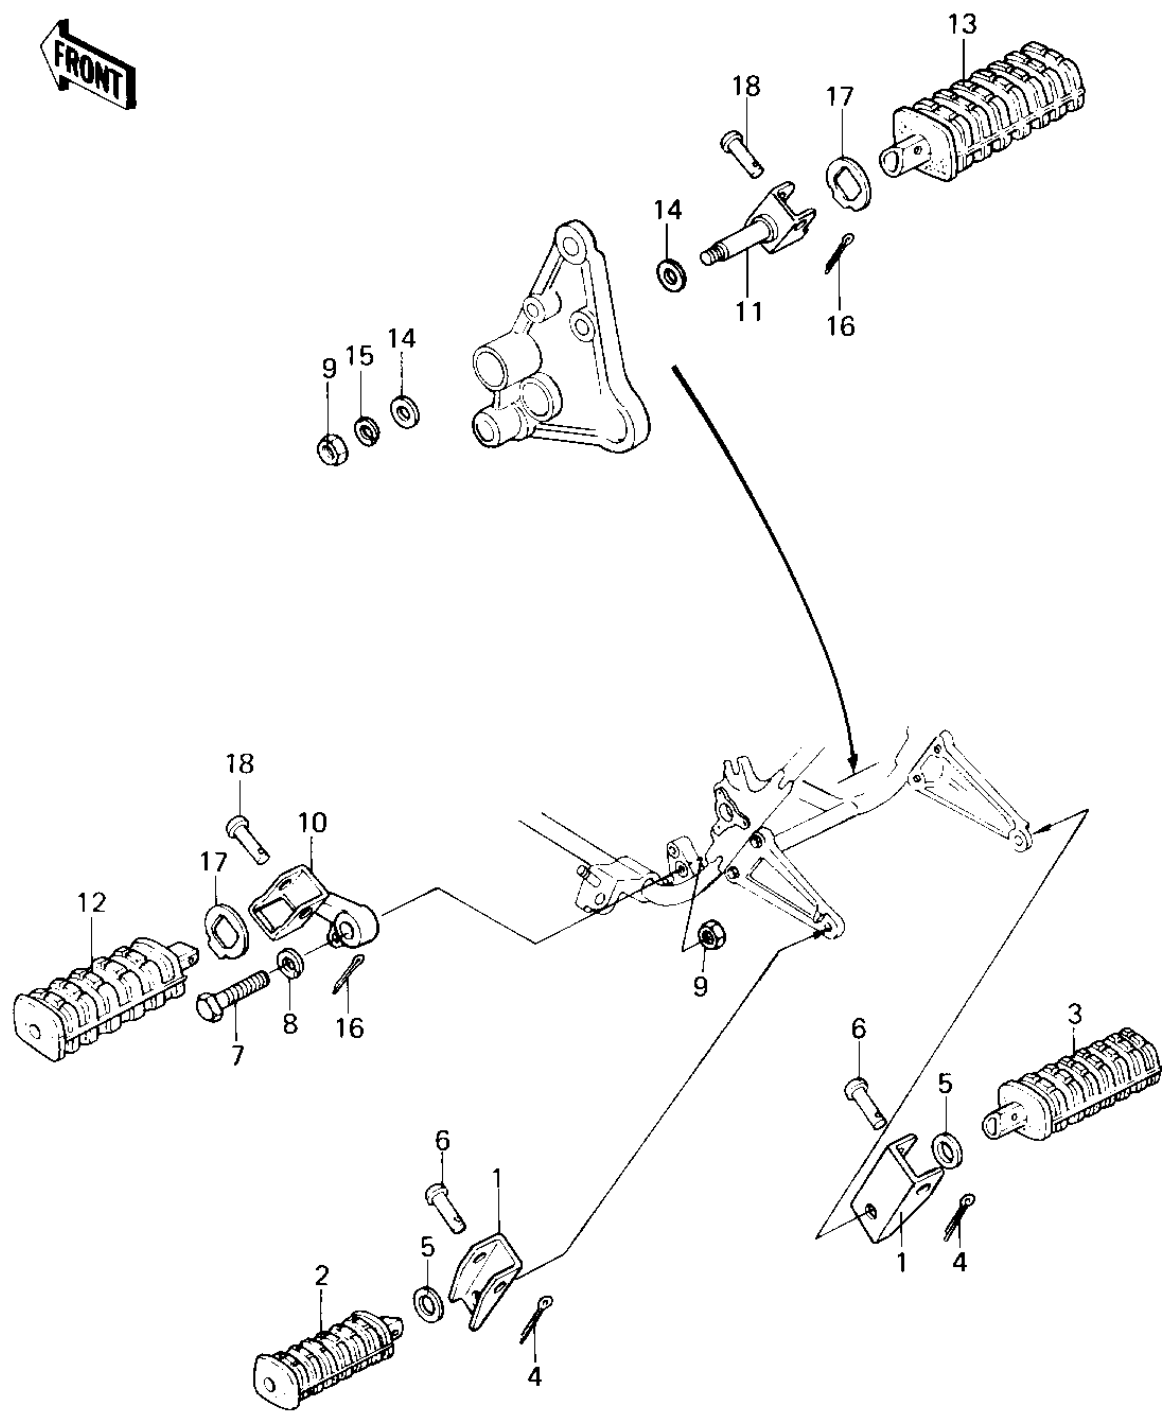

1979 KZ1300-A1 PARTS DIAGRAM

FOOTRESTS

1979 KZ1300-A1 PARTS LIST

FOOTRESTS

ITEM NAME	PART NUMBER	QUANTITY
HOLDER,REAR FOOTREST (Ref # 1)	34003-1025	2
STEP,FOOTREST,REAR,LH (Ref # 2)	34028-1009	1
STEP,FOOTREST,REAR,RH (Ref # 3)	34028-1010	1
PIN,COTTER,2.0X12 (Ref # 4)	550D2012	2
WASHER-PLAIN (Ref # 5)	92022-181	2
PIN (Ref # 6)	92043-1464	2
BOLT-HEX HEAD,12X36 (Ref # 7)	113B1236A	1
WASHER SPRING 12MM (Ref # 8)	461F1200	1
NUT-HEX-FINE,12MM (Ref # 9)	315B1200	1
HOLDER,L.H,FOOTREST (Ref # 10)	34003-1029	1
HOLDER,R.H,FOOTREST (Ref # 11)	34003-1030	1
STEP,FRONT FOOTREST (Ref # 12)	34028-1015	1
STEP,FRONT FOOTREST (Ref # 13)	34028-1016	2
WASHER PLAIN 12MM (Ref # 14)	410B1200	2
WASHER SPRING 12MM (Ref # 15)	461F1200	1
PIN COTTER 2.5X16 (Ref # 16)	550D2516	2
WASHER,LOCK (Ref # 17)	92022-1096	2
PIN-FOOTREST BAR FIT (Ref # 18)	92043-080	2