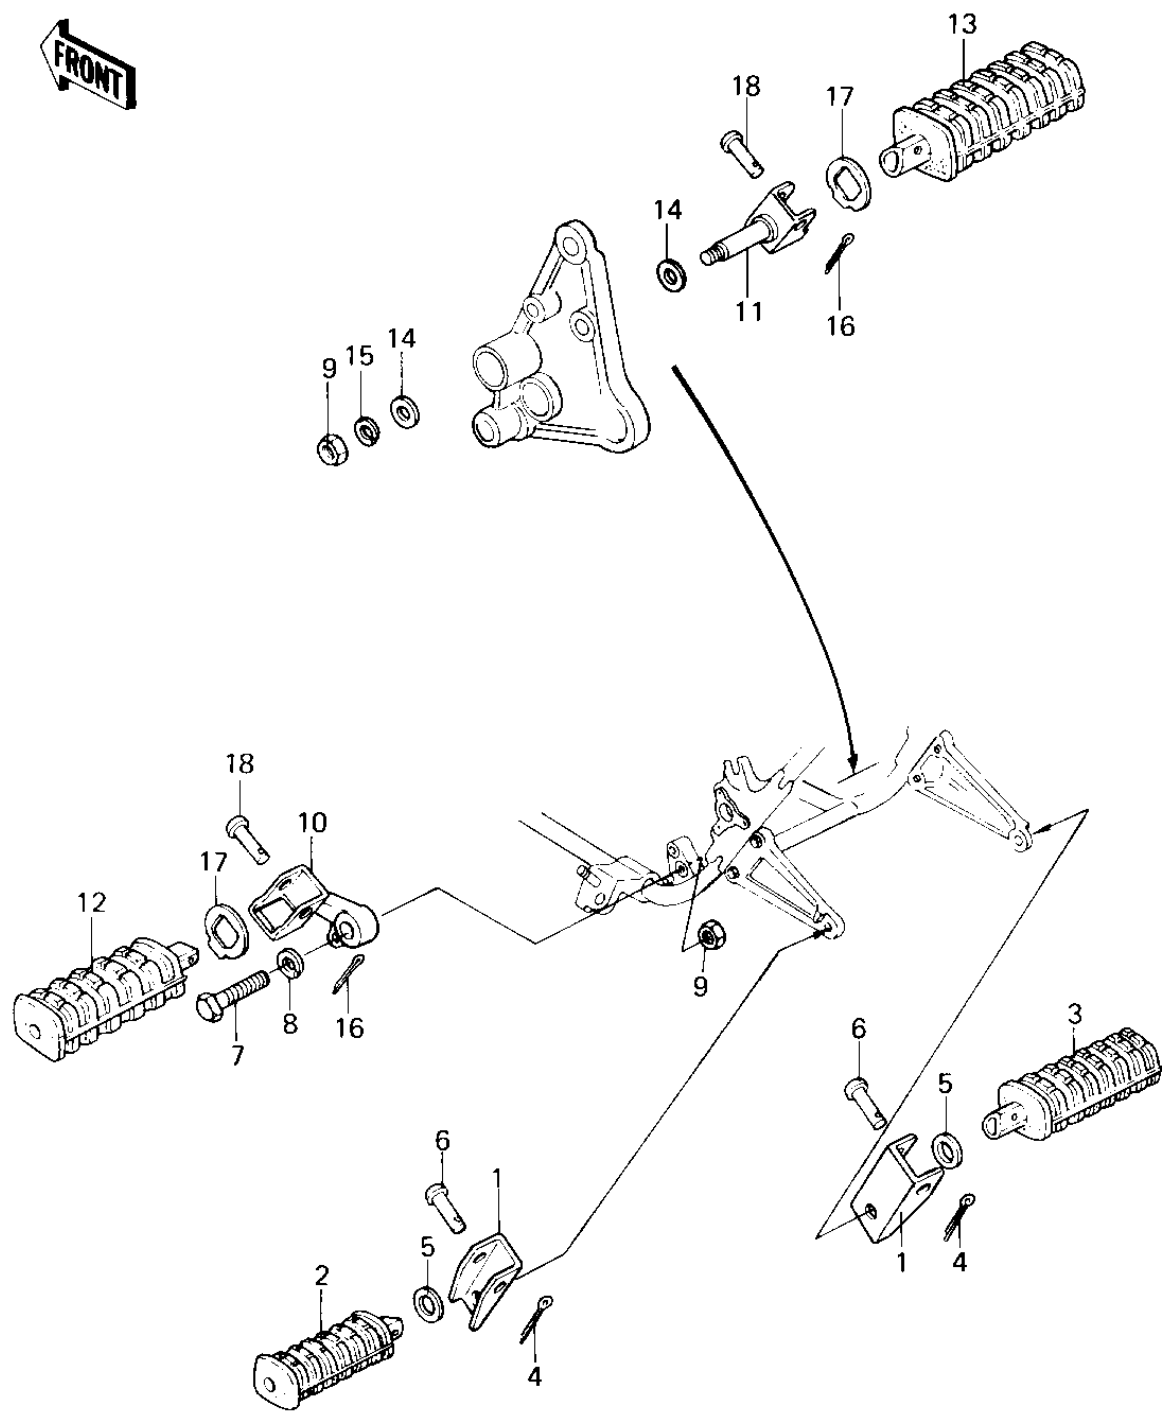

# 1980 KZ1300-A2 PARTS DIAGRAM

## FOOTRESTS

# 1980 KZ1300-A2 PARTS LIST

## FOOTRESTS

ITEM NAME	PART NUMBER	QUANTITY
HOLDER,REAR FOOTREST (Ref # 1)	34003-1025	1
STEP,FOOTREST,REAR,LH (Ref # 2)	34028-1009	1
STEP,FOOTREST,REAR,RH (Ref # 3)	34028-1010	1
PIN,COTTER,2.0X12 (Ref # 4)	550D2012	1
WASHER-PLAIN (Ref # 5)	92022-181	1
PIN (Ref # 6)	92043-1464	1
BOLT-HEX HEAD,12X36 (Ref # 7)	113B1236A	1
WASHER SPRING 12MM (Ref # 8)	461F1200	1
NUT-HEX-FINE,12MM (Ref # 9)	315B1200	1
HOLDER,L.H,FOOTREST (Ref # 10)	34003-1029	1
HOLDER,R.H,FOOTREST (Ref # 11)	34003-1030	1
STEP,FRONT FOOTREST (Ref # 12)	34028-1015	1
STEP,FRONT FOOTREST (Ref # 13)	34028-1016	1
WASHER PLAIN 12MM (Ref # 14)	410B1200	1
WASHER SPRING 12MM (Ref # 15)	461F1200	1
PIN COTTER 2.5X16 (Ref # 16)	550D2516	1
WASHER,LOCK (Ref # 17)	92022-1096	1
PIN-FOOTREST BAR FIT (Ref # 18)	92043-080	1