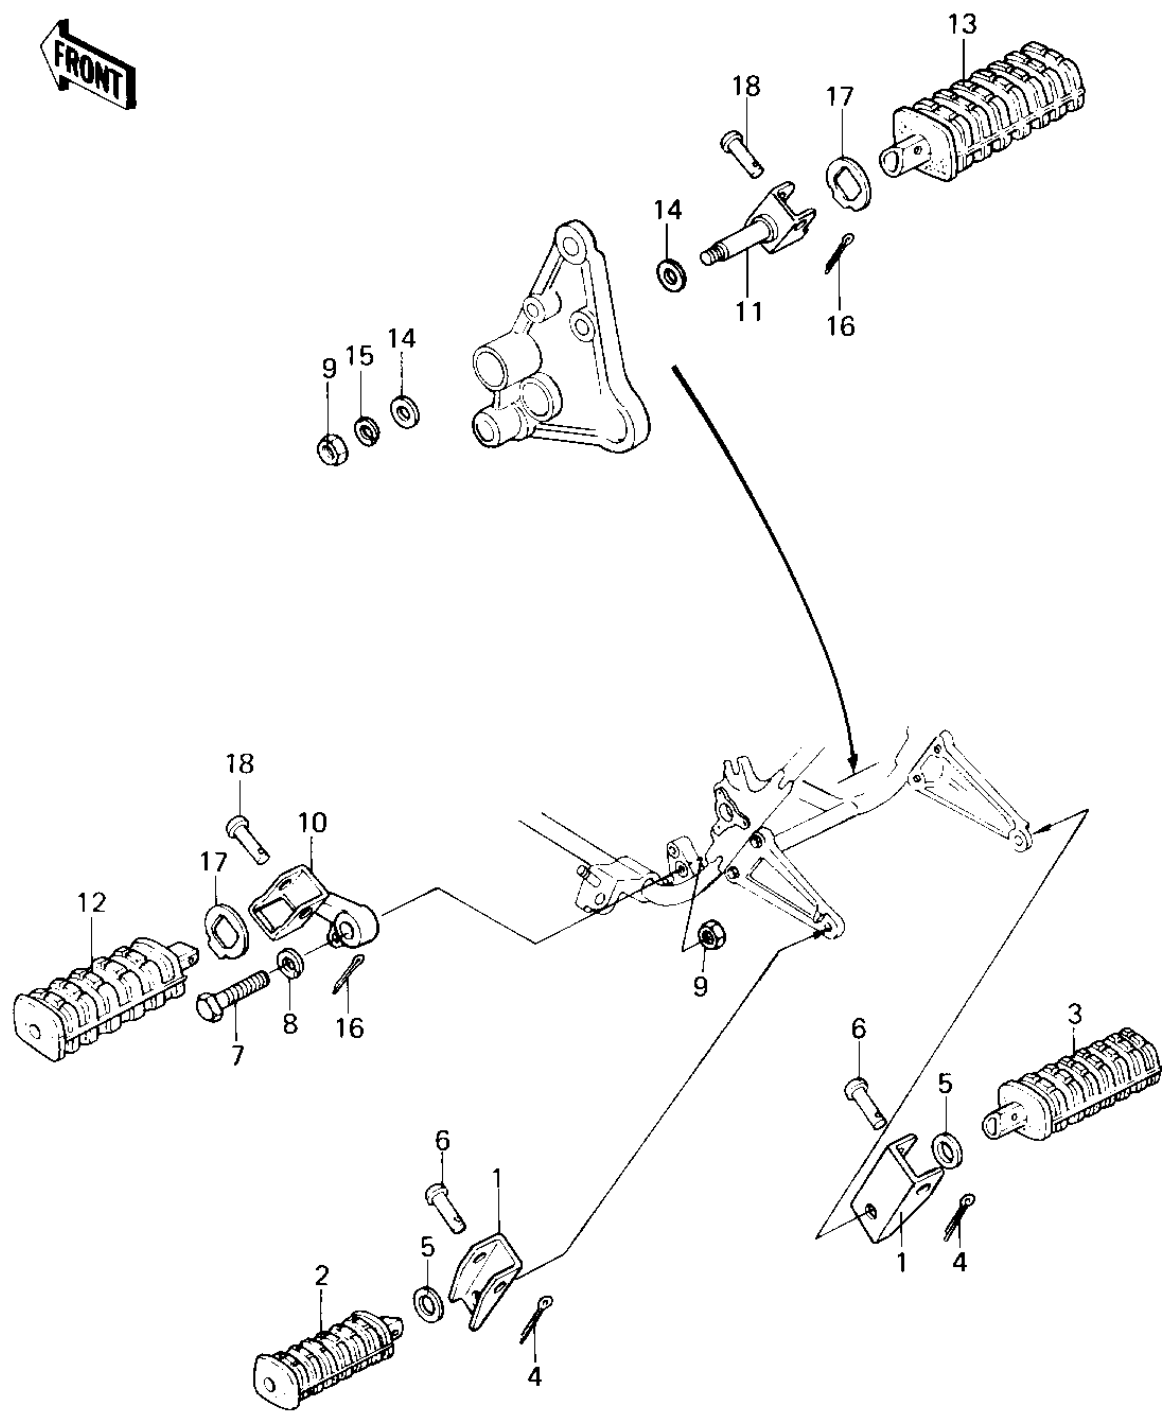

1981 KZ1300-A3 PARTS DIAGRAM

FOOTRESTS

1981 KZ1300-A3 PARTS LIST

FOOTRESTS

| ITEM NAME | PART NUMBER | QUANTITY |
|---------------------------------|-------------|----------|
| HOLDER,REAR FOOTREST (Ref # 1) | 34003-1025 | 2 |
| STEP,FOOTREST,REAR,LH (Ref # 2) | 34028-1009 | 1 |
| STEP,FOOTREST,REAR,RH (Ref # 3) | 34028-1010 | 1 |
| PIN,COTTER,2.0X12 (Ref # 4) | 550D2012 | 2 |
| WASHER-PLAIN (Ref # 5) | 92022-181 | 2 |
| PIN (Ref # 6) | 92043-1464 | 2 |
| BOLT-HEX HEAD,12X36 (Ref # 7) | 113B1236A | 1 |
| WASHER SPRING 12MM (Ref # 8) | 461F1200 | 1 |
| NUT-HEX-FINE,12MM (Ref # 9) | 315B1200 | 1 |
| HOLDER,L.H,FOOTREST (Ref # 10) | 34003-1029 | 1 |
| HOLDER,R.H,FOOTREST (Ref # 11) | 34003-1030 | 1 |
| STEP,FRONT FOOTREST (Ref # 12) | 34028-1015 | 1 |
| STEP,FRONT FOOTREST (Ref # 13) | 34028-1016 | 2 |
| WASHER PLAIN 12MM (Ref # 14) | 410B1200 | 2 |
| WASHER SPRING 12MM (Ref # 15) | 461F1200 | 1 |
| PIN COTTER 2.5X16 (Ref # 16) | 550D2516 | 2 |
| WASHER,LOCK (Ref # 17) | 92022-1096 | 2 |
| PIN-FOOTREST BAR FIT (Ref # 18) | 92043-080 | 2 |