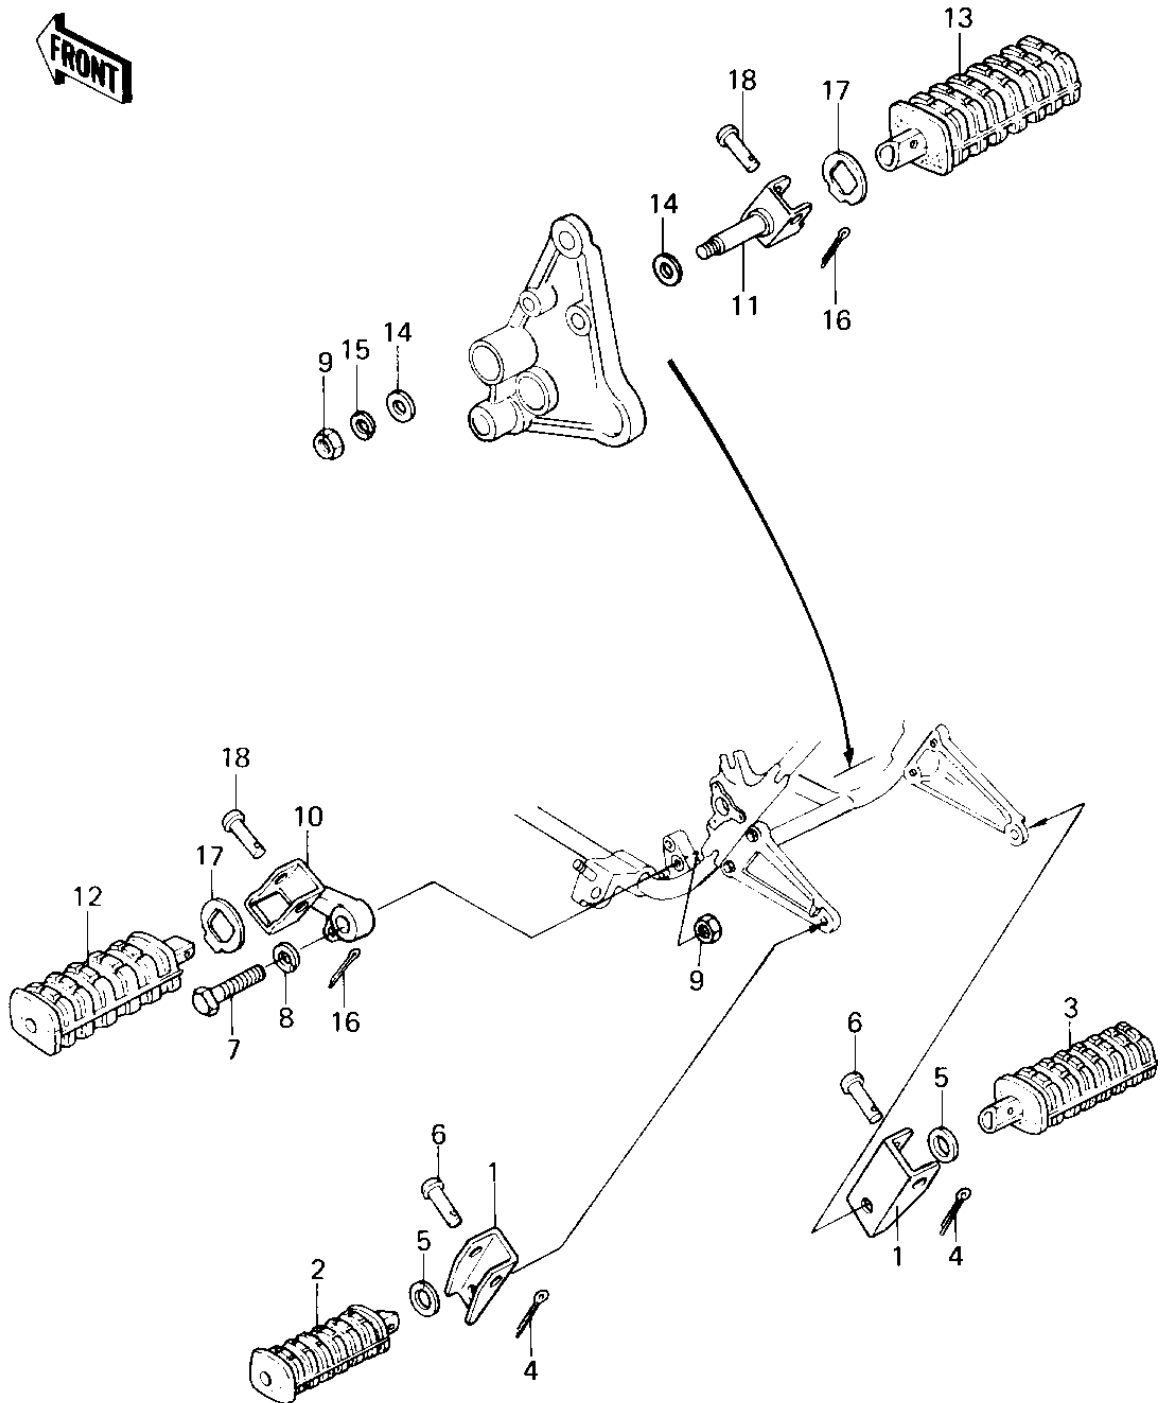

1981 KZ1300-A3 PARTS DIAGRAM

FOOTRESTS

1981 KZ1300-A3 PARTS LIST

FOOTRESTS

ITEM NAME	PART NUMBER	QUANTITY
HOLDER,REAR FOOTREST (Ref # 1)	34003-1025	2
STEP,FOOTREST,REAR,LH (Ref # 2)	34028-1009	1
STEP,FOOTREST,REAR,RH (Ref # 3)	34028-1010	1
PIN,COTTER,2.0X12 (Ref # 4)	550D2012	2
WASHER-PLAIN (Ref # 5)	92022-181	2
PIN (Ref # 6)	92043-1464	2
BOLT-HEX HEAD,12X36 (Ref # 7)	113B1236A	1
WASHER SPRING 12MM (Ref # 8)	461F1200	1
NUT-HEX-FINE,12MM (Ref # 9)	315B1200	1
HOLDER,L.H,FOOTREST (Ref # 10)	34003-1029	1
HOLDER,R.H,FOOTREST (Ref # 11)	34003-1030	1
STEP,FRONT FOOTREST (Ref # 12)	34028-1015	1
STEP,FRONT FOOTREST (Ref # 13)	34028-1016	2
WASHER PLAIN 12MM (Ref # 14)	410B1200	2
WASHER SPRING 12MM (Ref # 15)	461F1200	1
PIN COTTER 2.5X16 (Ref # 16)	550D2516	2
WASHER,LOCK (Ref # 17)	92022-1096	2
PIN-FOOTREST BAR FIT (Ref # 18)	92043-080	2