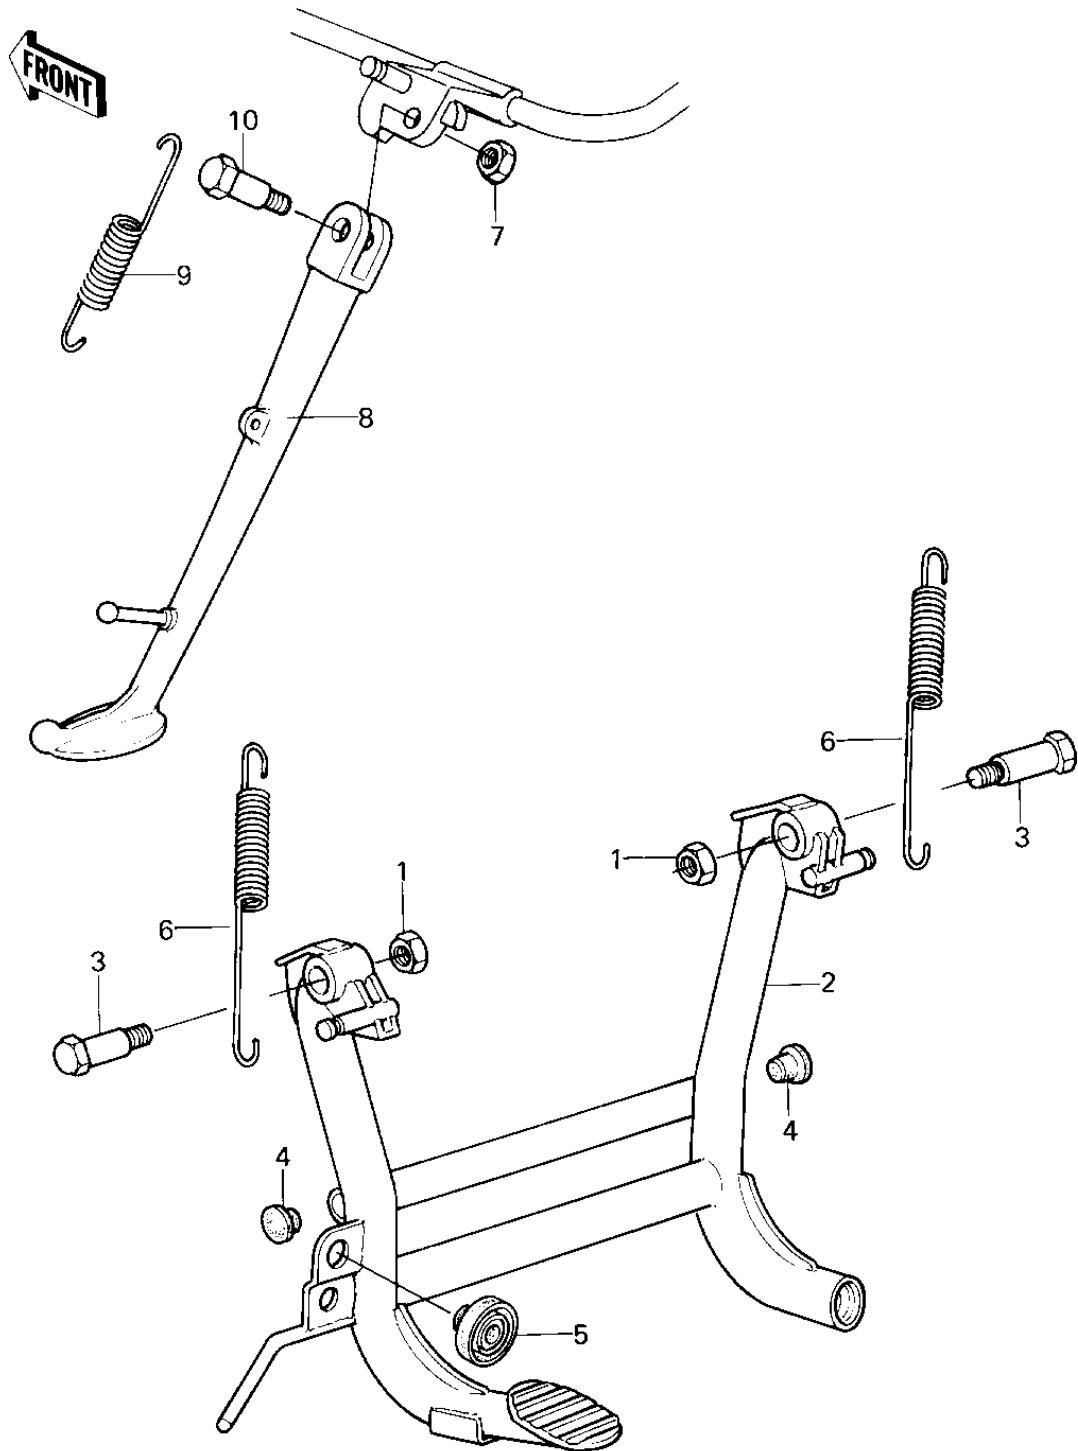

1979 KZ1300-A1 PARTS DIAGRAM

STANDS

1979 KZ1300-A1 PARTS LIST

STANDS

ITEM NAME	PART NUMBER	QUANTITY
NUT,LOCK,10MM (Ref # 1)	92019-021	2
STAND-MAIN (Ref # 2)	34011-1021	1
BOLT,MAIN STAND FITTI (Ref # 3)	92001-1214	2
PLUG,FRAME END (Ref # 4)	92066-1034	2
DAMPER RUBB MAIN STAD (Ref # 5)	92075-015	1
SPRING,MAIN STAND (Ref # 6)	92081-1154	2
NUT,LOCK,10MM (Ref # 7)	92019-021	1
STAND-SIDE (Ref # 8)	34024-1023	1
SPRING,SIDE STAND (Ref # 9)	34025-005	1
BOLT-SIDE STAND (Ref # 10)	92003-079	1