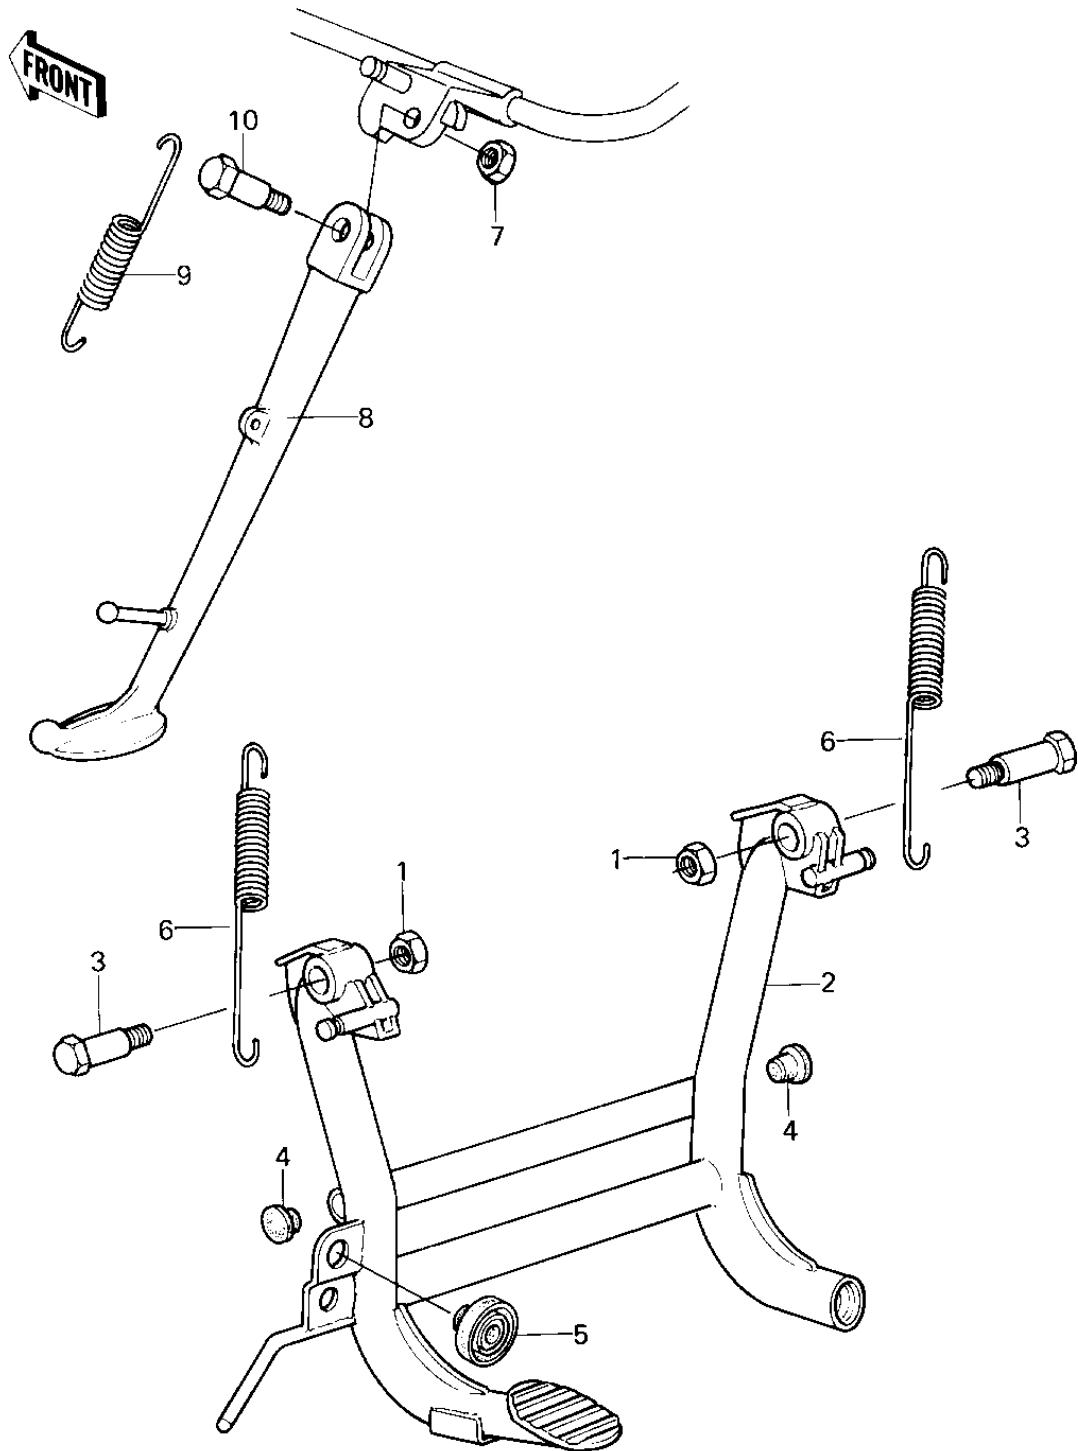

# 1979 KZ1300-A1 PARTS DIAGRAM

## STANDS

# 1979 KZ1300-A1 PARTS LIST

## STANDS

ITEM NAME	PART NUMBER	QUANTITY
NUT,LOCK,10MM (Ref # 1)	92019-021	2
STAND-MAIN (Ref # 2)	34011-1021	1
BOLT,MAIN STAND FITTI (Ref # 3)	92001-1214	2
PLUG,FRAME END (Ref # 4)	92066-1034	2
DAMPER RUBB MAIN STAD (Ref # 5)	92075-015	1
SPRING,MAIN STAND (Ref # 6)	92081-1154	2
NUT,LOCK,10MM (Ref # 7)	92019-021	1
STAND-SIDE (Ref # 8)	34024-1023	1
SPRING,SIDE STAND (Ref # 9)	34025-005	1
BOLT-SIDE STAND (Ref # 10)	92003-079	1