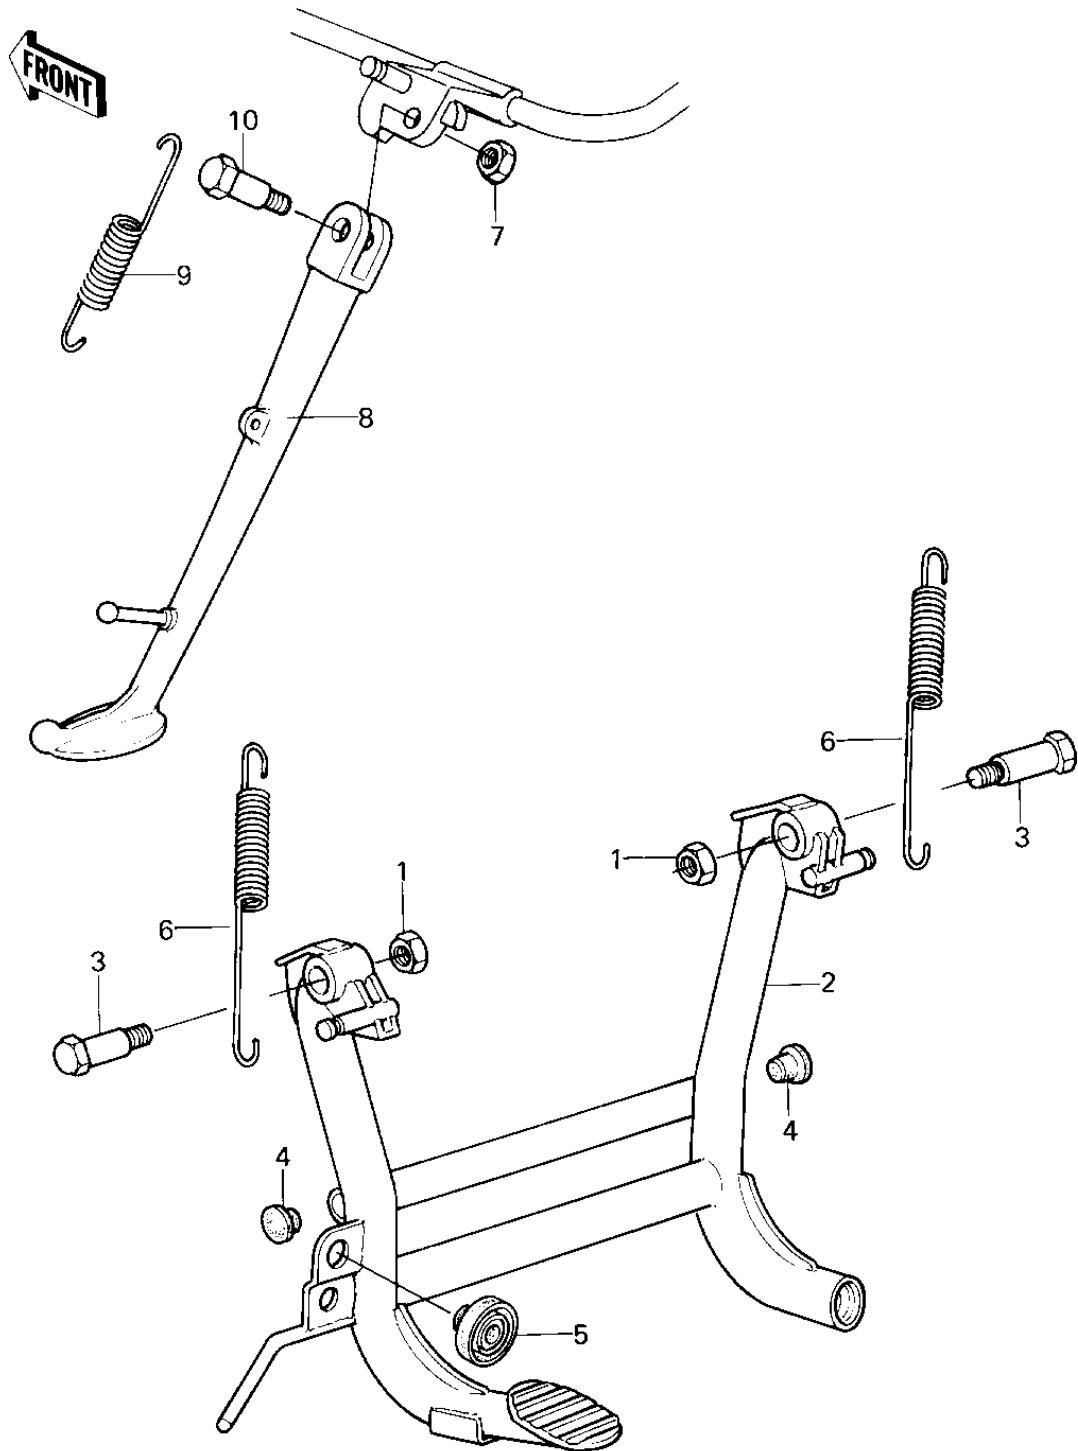

# 1980 KZ1300-A2 PARTS DIAGRAM

## STANDS

## 1980 KZ1300-A2 PARTS LIST

### STANDS

ITEM NAME	PART NUMBER	QUANTITY
NUT,LOCK,10MM (Ref # 1)	92019-021	1
STAND-MAIN (Ref # 2)	34011-1021	1
BOLT,MAIN STAND FITTI (Ref # 3)	92001-1214	1
PLUG,FRAME END (Ref # 4)	92066-1034	1
DAMPER RUBB MAIN STAD (Ref # 5)	92075-015	1
SPRING,MAIN STAND (Ref # 6)	92081-1154	1
NUT,LOCK,10MM (Ref # 7)	92019-021	1
STAND-SIDE (Ref # 8)	34024-1023	1
SPRING,SIDE STAND (Ref # 9)	34025-005	1
BOLT-SIDE STAND (Ref # 10)	92003-079	1