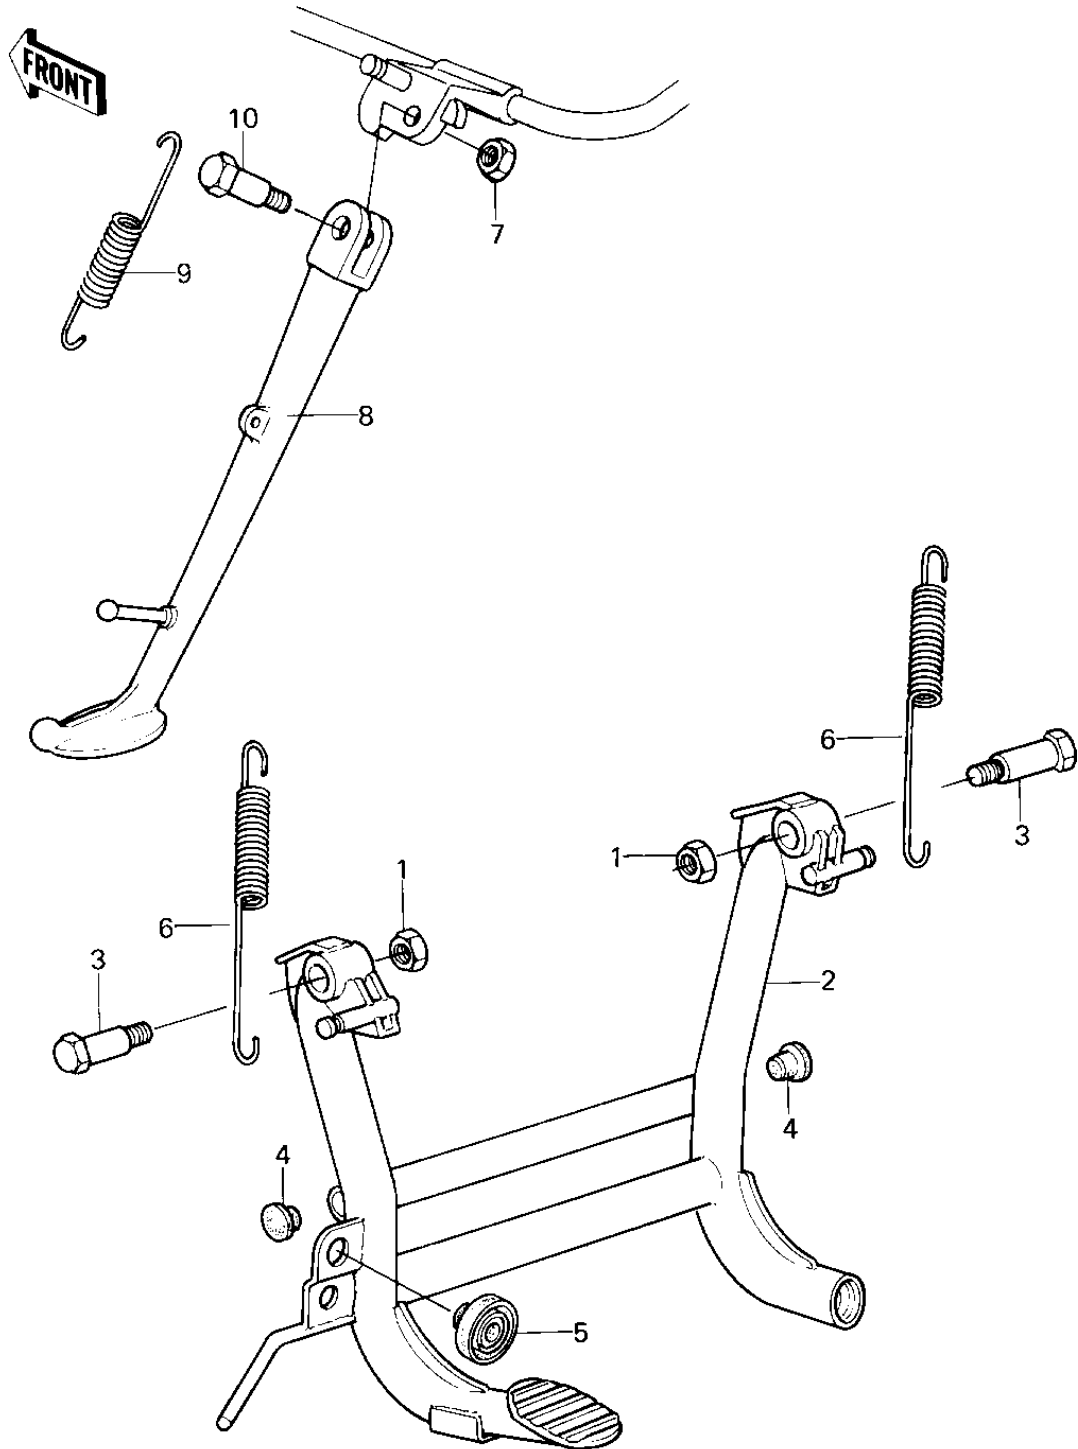

1981 KZ1300-A3 PARTS DIAGRAM

STANDS

1981 KZ1300-A3 PARTS LIST

STANDS

ITEM NAME	PART NUMBER	QUANTITY
NUT,LOCK,10MM (Ref # 1)	92019-021	2
STAND-MAIN (Ref # 2)	34011-1021	1
BOLT,MAIN STAND FITTI (Ref # 3)	92001-1214	2
PLUG,FRAME END (Ref # 4)	92066-1034	2
DAMPER RUBB MAIN STAD (Ref # 5)	92075-015	1
SPRING,MAIN STAND (Ref # 6)	92081-1154	2
NUT,LOCK,10MM (Ref # 7)	92019-021	1
STAND-SIDE (Ref # 8)	34024-1023	1
SPRING,SIDE STAND (Ref # 9)	34025-005	1
BOLT-SIDE STAND (Ref # 10)	92003-079	1